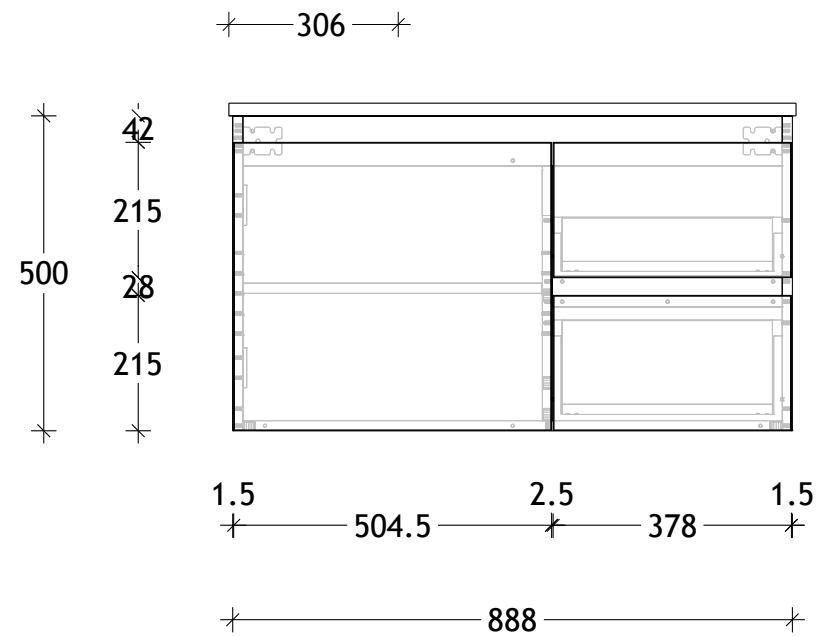

NAME:	GQTW0600WH
SIZE:	600
WK/WH:	WALL HUNG
CONFIGURATION:	CENTRE BOWL

NAME:	GQTW0750WHL
SIZE:	750
WK/WH:	WALL HUNG
CONFIGURATION:	LEFT BOWL

NAME:	GQTW0900WHL
SIZE:	900
WK/WH:	WALL HUNG
CONFIGURATION:	LEFT BOWL

NAME:	GQTW1200WHS
SIZE:	1200
WK/WH:	WALL HUNG
CONFIGURATION:	CENTRE BOWL

NAME:	GQTW1500WHS
SIZE:	1500
WK/WH:	WALL HUNG
CONFIGURATION:	CENTRE BOWL

NAME:	GQTW1500WHD
SIZE:	1500
WK/WH:	WALL HUNG
CONFIGURATION:	DOUBLE BOWL

NAME:	GQTW1800WHS
SIZE:	1800
WK/WH:	WALL HUNG
CONFIGURATION:	CENTRE BOWL

NAME:	GQTW1800WHD
SIZE:	1800
WK/WH:	WALL HUNG
CONFIGURATION:	DOUBLE BOWL