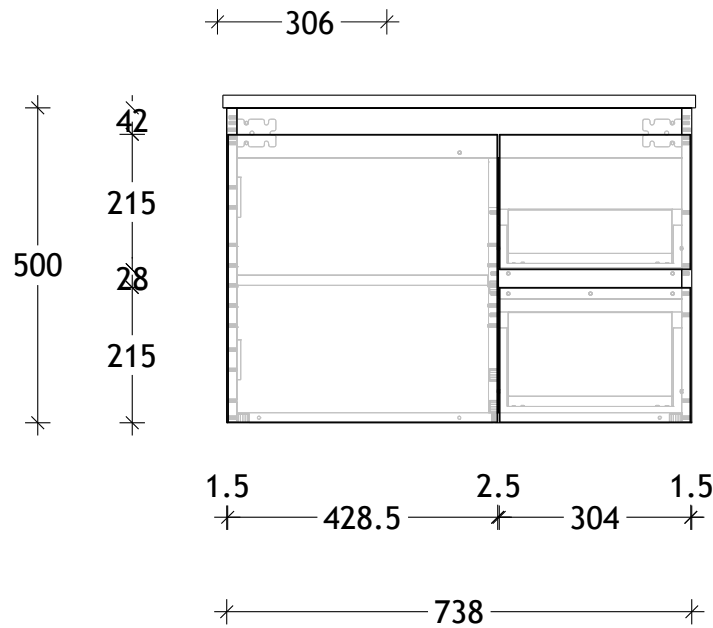

NAME:	GQTW0600WH
SIZE:	600
WK/WH:	WALL HUNG
CONFIGURATION:	CENTRE BOWL

NAME:	GQTW0750WHL
SIZE:	750
WK/WH:	WALL HUNG
CONFIGURATION:	LEFT BOWL

NAME:	GQTW0900WHL
SIZE:	900
WK/WH:	WALL HUNG
CONFIGURATION:	LEFT BOWL

NAME:	GQTW1200WHS
SIZE:	1200
WK/WH:	WALL HUNG
CONFIGURATION:	CENTRE BOWL

NAME:	GQTW1500WHS
SIZE:	1500
WK/WH:	WALL HUNG
CONFIGURATION:	CENTRE BOWL

NAME:	GQTW1500WHD
SIZE:	1500
WK/WH:	WALL HUNG
CONFIGURATION:	DOUBLE BOWL

NAME:	GQTW1800WHS
SIZE:	1800
WK/WH:	WALL HUNG
CONFIGURATION:	CENTRE BOWL

NAME:	GQTW1800WHD
SIZE:	1800
WK/WH:	WALL HUNG
CONFIGURATION:	DOUBLE BOWL