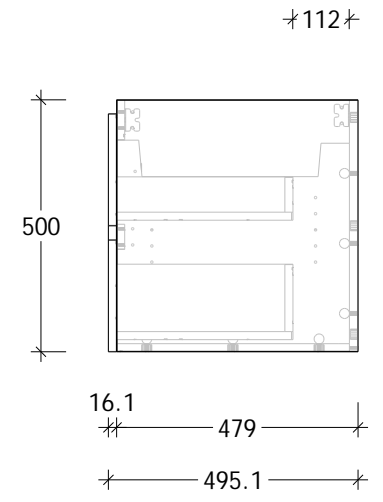

NAME:	GQTW0600WH
SIZE:	600
WK/WH:	WALL HUNG
CONFIGURATION:	CENTRE BOWL

NAME:	GQTW0750WHL
SIZE:	750
WK/WH:	WALL HUNG
CONFIGURATION:	LEFT BOWL

NAME:	GQTW0900WHL
SIZE:	900
WK/WH:	WALL HUNG
CONFIGURATION:	LEFT BOWL

NAME:	GQTW1200WHS
SIZE:	1200
WK/WH:	WALL HUNG
CONFIGURATION:	CENTRE BOWL

NAME:	GQTW1500WHS
SIZE:	1500
WK/WH:	WALL HUNG
CONFIGURATION:	CENTRE BOWL

NAME:	GQTW1500WHD
SIZE:	1500
WK/WH:	WALL HUNG
CONFIGURATION:	DOUBLE BOWL

NAME:	GQTW1800WHS
SIZE:	1800
WK/WH:	WALL HUNG
CONFIGURATION:	CENTRE BOWL

NAME:	GQTW1800WHD
SIZE:	1800
WK/WH:	WALL HUNG
CONFIGURATION:	DOUBLE BOWL