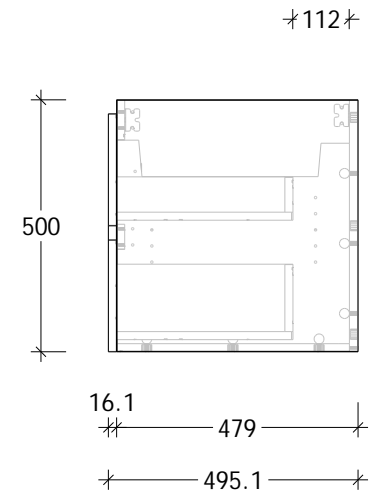

NAME:	GQTW0600WH
SIZE:	600
WK/WH:	WALL HUNG
CONFIGURATION:	CENTRE BOWL

NAME:	GQTW0750WHL
SIZE:	750
WK/WH:	WALL HUNG
CONFIGURATION:	LEFT BOWL

NAME:	GQTW0900WHL
SIZE:	900
WK/WH:	WALL HUNG
CONFIGURATION:	LEFT BOWL

NAME:	GQTW1200WHS
SIZE:	1200
WK/WH:	WALL HUNG
CONFIGURATION:	CENTRE BOWL

NAME:	GQTW1500WHS
SIZE:	1500
WK/WH:	WALL HUNG
CONFIGURATION:	CENTRE BOWL

NAME:	GQTW1500WHD
SIZE:	1500
WK/WH:	WALL HUNG
CONFIGURATION:	DOUBLE BOWL

NAME:	GQTW1800WHS
SIZE:	1800
WK/WH:	WALL HUNG
CONFIGURATION:	CENTRE BOWL

NAME:	GQTW1800WHD
SIZE:	1800
WK/WH:	WALL HUNG
CONFIGURATION:	DOUBLE BOWL