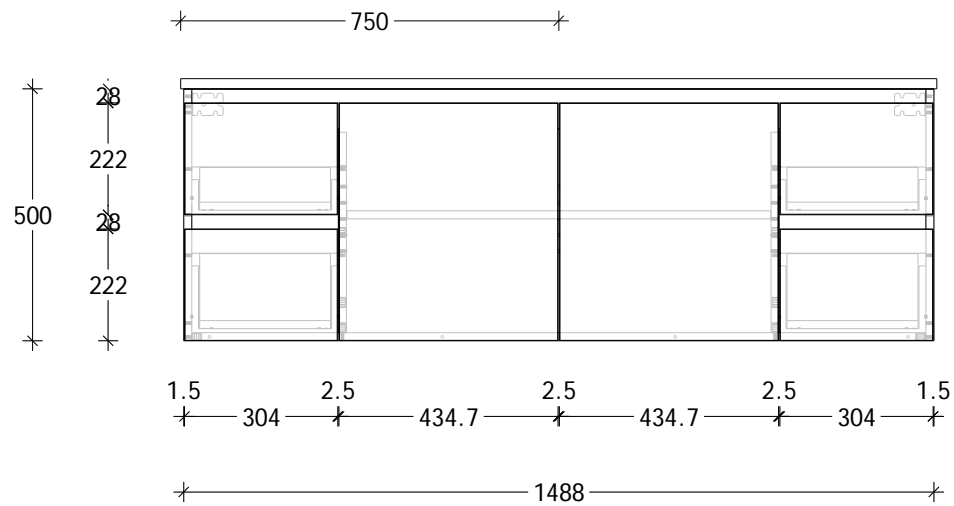

NAME:	GQTW0600WH
SIZE:	600
WK/WH:	WALL HUNG
CONFIGURATION:	CENTRE BOWL

NAME:	GQTW0750WHL
SIZE:	750
WK/WH:	WALL HUNG
CONFIGURATION:	LEFT BOWL

NAME:	GQTW0900WHL
SIZE:	900
WK/WH:	WALL HUNG
CONFIGURATION:	LEFT BOWL

NAME:	GQTW1200WHS
SIZE:	1200
WK/WH:	WALL HUNG
CONFIGURATION:	CENTRE BOWL

NAME:	GQTW1500WHS
SIZE:	1500
WK/WH:	WALL HUNG
CONFIGURATION:	CENTRE BOWL

NAME:	GQTW1500WHD
SIZE:	1500
WK/WH:	WALL HUNG
CONFIGURATION:	DOUBLE BOWL

NAME:	GQTW1800WHS
SIZE:	1800
WK/WH:	WALL HUNG
CONFIGURATION:	CENTRE BOWL

NAME:	GQTW1800WHD
SIZE:	1800
WK/WH:	WALL HUNG
CONFIGURATION:	DOUBLE BOWL