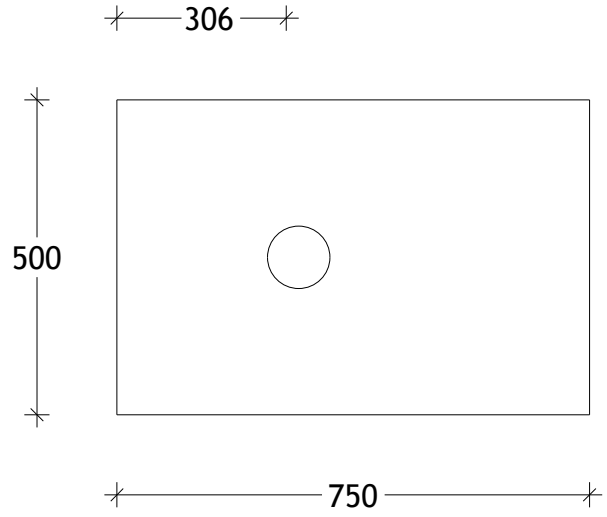

NAME:	GQTW0600WH
SIZE:	600
WK/WH:	WALL HUNG
CONFIGURATION:	CENTRE BOWL

NAME:	GQTW0750WHL
SIZE:	750
WK/WH:	WALL HUNG
CONFIGURATION:	LEFT BOWL

NAME:	GQTW0900WHL
SIZE:	900
WK/WH:	WALL HUNG
CONFIGURATION:	LEFT BOWL

NAME:	GQTW1200WHS
SIZE:	1200
WK/WH:	WALL HUNG
CONFIGURATION:	CENTRE BOWL

NAME:	GQTW1500WHS
SIZE:	1500
WK/WH:	WALL HUNG
CONFIGURATION:	CENTRE BOWL

NAME:	GQTW1500WHD
SIZE:	1500
WK/WH:	WALL HUNG
CONFIGURATION:	DOUBLE BOWL

NAME:	GQTW1800WHS
SIZE:	1800
WK/WH:	WALL HUNG
CONFIGURATION:	CENTRE BOWL

NAME:	GQTW1800WHD
SIZE:	1800
WK/WH:	WALL HUNG
CONFIGURATION:	DOUBLE BOWL