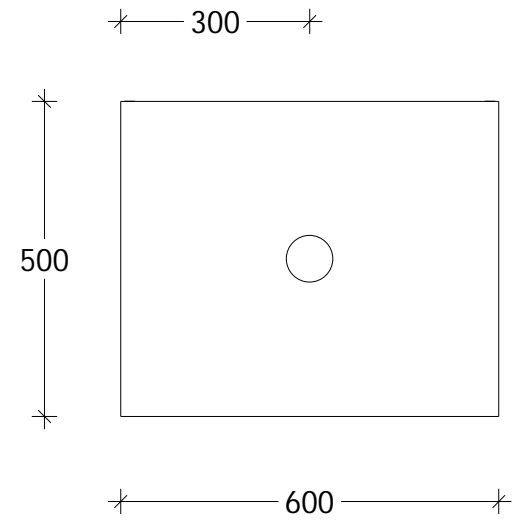

NAME:	GQTW0600WH
SIZE:	600
WK/WH:	WALL HUNG
CONFIGURATION:	CENTRE BOWL

NAME:	GQTW0750WHL
SIZE:	750
WK/WH:	WALL HUNG
CONFIGURATION:	LEFT BOWL

NAME:	GQTW0900WHL
SIZE:	900
WK/WH:	WALL HUNG
CONFIGURATION:	LEFT BOWL

NAME:	GQTW1200WHS
SIZE:	1200
WK/WH:	WALL HUNG
CONFIGURATION:	CENTRE BOWL

NAME:	GQTW1500WHS
SIZE:	1500
WK/WH:	WALL HUNG
CONFIGURATION:	CENTRE BOWL

NAME:	GQTW1500WHD
SIZE:	1500
WK/WH:	WALL HUNG
CONFIGURATION:	DOUBLE BOWL

NAME:	GQTW1800WHS
SIZE:	1800
WK/WH:	WALL HUNG
CONFIGURATION:	CENTRE BOWL

NAME:	GQTW1800WHD
SIZE:	1800
WK/WH:	WALL HUNG
CONFIGURATION:	DOUBLE BOWL