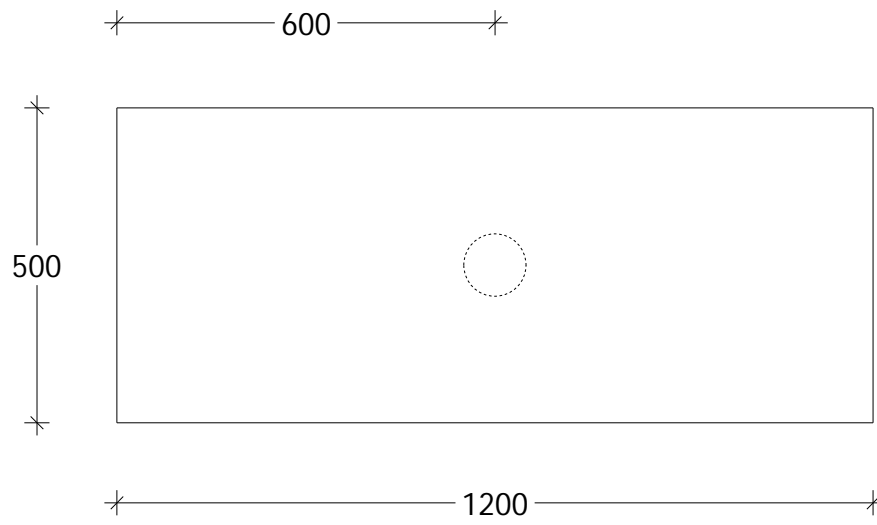

NAME:	GQTW0600WH
SIZE:	600
WK/WH:	WALL HUNG
CONFIGURATION:	CENTRE BOWL

NAME:	GQTW0750WHL
SIZE:	750
WK/WH:	WALL HUNG
CONFIGURATION:	LEFT BOWL

NAME:	GQTW0900WHL
SIZE:	900
WK/WH:	WALL HUNG
CONFIGURATION:	LEFT BOWL

NAME:	GQTW1200WHS
SIZE:	1200
WK/WH:	WALL HUNG
CONFIGURATION:	CENTRE BOWL

NAME:	GQTW1500WHS
SIZE:	1500
WK/WH:	WALL HUNG
CONFIGURATION:	CENTRE BOWL

NAME:	GQTW1500WHD
SIZE:	1500
WK/WH:	WALL HUNG
CONFIGURATION:	DOUBLE BOWL

NAME:	GQTW1800WHS
SIZE:	1800
WK/WH:	WALL HUNG
CONFIGURATION:	CENTRE BOWL

NAME:	GQTW1800WHD
SIZE:	1800
WK/WH:	WALL HUNG
CONFIGURATION:	DOUBLE BOWL