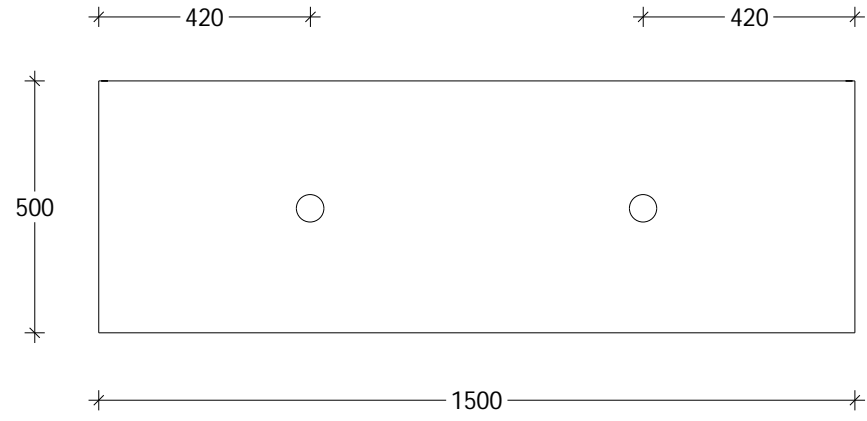

NAME:	GQTW0600WH
SIZE:	600
WK/WH:	WALL HUNG
CONFIGURATION:	CENTRE BOWL

NAME:	GQTW0750WHL
SIZE:	750
WK/WH:	WALL HUNG
CONFIGURATION:	LEFT BOWL

NAME:	GQTW0900WHL
SIZE:	900
WK/WH:	WALL HUNG
CONFIGURATION:	LEFT BOWL

NAME:	GQTW1200WHS
SIZE:	1200
WK/WH:	WALL HUNG
CONFIGURATION:	CENTRE BOWL

NAME:	GQTW1500WHS
SIZE:	1500
WK/WH:	WALL HUNG
CONFIGURATION:	CENTRE BOWL

NAME:	GQTW1500WHD
SIZE:	1500
WK/WH:	WALL HUNG
CONFIGURATION:	DOUBLE BOWL

NAME:	GQTW1800WHS
SIZE:	1800
WK/WH:	WALL HUNG
CONFIGURATION:	CENTRE BOWL

NAME:	GQTW1800WHD
SIZE:	1800
WK/WH:	WALL HUNG
CONFIGURATION:	DOUBLE BOWL