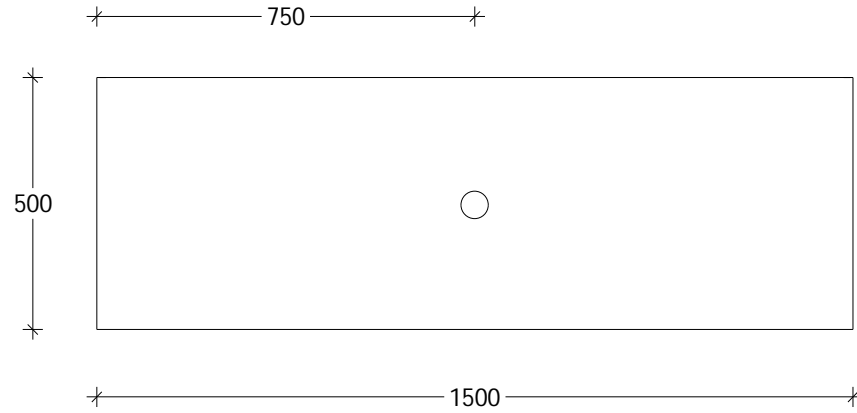

NAME:	GQTW0600WH
SIZE:	600
WK/WH:	WALL HUNG
CONFIGURATION:	CENTRE BOWL

NAME:	GQTW0750WHL
SIZE:	750
WK/WH:	WALL HUNG
CONFIGURATION:	LEFT BOWL

NAME:	GQTW0900WHL
SIZE:	900
WK/WH:	WALL HUNG
CONFIGURATION:	LEFT BOWL

NAME:	GQTW1200WHS
SIZE:	1200
WK/WH:	WALL HUNG
CONFIGURATION:	CENTRE BOWL

NAME:	GQTW1500WHS
SIZE:	1500
WK/WH:	WALL HUNG
CONFIGURATION:	CENTRE BOWL

NAME:	GQTW1500WHD
SIZE:	1500
WK/WH:	WALL HUNG
CONFIGURATION:	DOUBLE BOWL

NAME:	GQTW1800WHS
SIZE:	1800
WK/WH:	WALL HUNG
CONFIGURATION:	CENTRE BOWL

NAME:	GQTW1800WHD
SIZE:	1800
WK/WH:	WALL HUNG
CONFIGURATION:	DOUBLE BOWL