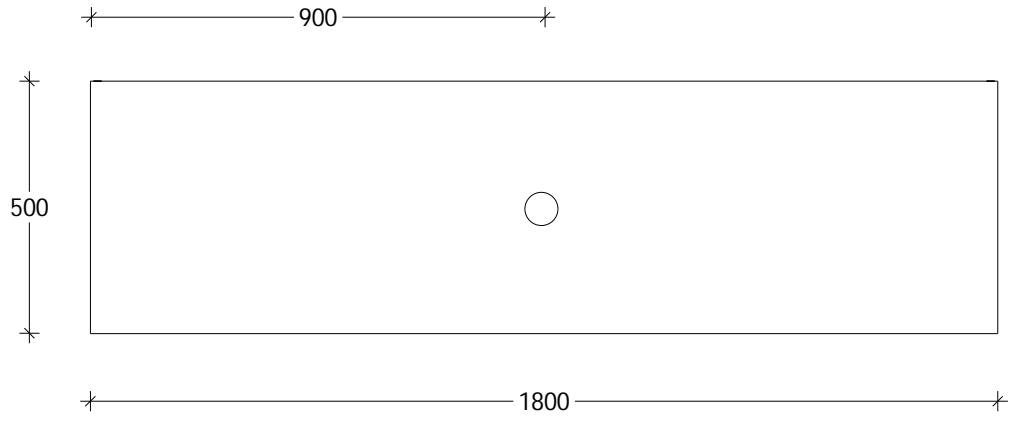

NAME:	GQTW0600WH
SIZE:	600
WK/WH:	WALL HUNG
CONFIGURATION:	CENTRE BOWL

NAME:	GQTW0750WHL
SIZE:	750
WK/WH:	WALL HUNG
CONFIGURATION:	LEFT BOWL

NAME:	GQTW0900WHL
SIZE:	900
WK/WH:	WALL HUNG
CONFIGURATION:	LEFT BOWL

NAME:	GQTW1200WHS
SIZE:	1200
WK/WH:	WALL HUNG
CONFIGURATION:	CENTRE BOWL

NAME:	GQTW1500WHS
SIZE:	1500
WK/WH:	WALL HUNG
CONFIGURATION:	CENTRE BOWL

NAME:	GQTW1500WHD
SIZE:	1500
WK/WH:	WALL HUNG
CONFIGURATION:	DOUBLE BOWL

NAME:	GQTW1800WHS
SIZE:	1800
WK/WH:	WALL HUNG
CONFIGURATION:	CENTRE BOWL

NAME:	GQTW1800WHD
SIZE:	1800
WK/WH:	WALL HUNG
CONFIGURATION:	DOUBLE BOWL