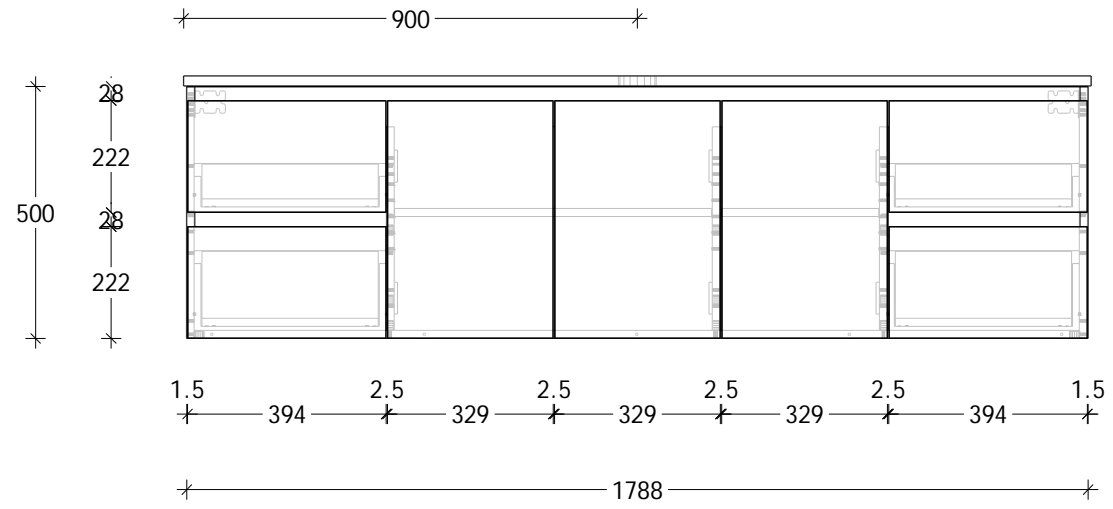

NAME:	GQTW0600WH
SIZE:	600
WK/WH:	WALL HUNG
CONFIGURATION:	CENTRE BOWL

NAME:	GQTW0750WHL
SIZE:	750
WK/WH:	WALL HUNG
CONFIGURATION:	LEFT BOWL

NAME:	GQTW0900WHL
SIZE:	900
WK/WH:	WALL HUNG
CONFIGURATION:	LEFT BOWL

NAME:	GQTW1200WHS
SIZE:	1200
WK/WH:	WALL HUNG
CONFIGURATION:	CENTRE BOWL

NAME:	GQTW1500WHS
SIZE:	1500
WK/WH:	WALL HUNG
CONFIGURATION:	CENTRE BOWL

NAME:	GQTW1500WHD
SIZE:	1500
WK/WH:	WALL HUNG
CONFIGURATION:	DOUBLE BOWL

NAME:	GQTW1800WHS
SIZE:	1800
WK/WH:	WALL HUNG
CONFIGURATION:	CENTRE BOWL

NAME:	GQTW1800WHD
SIZE:	1800
WK/WH:	WALL HUNG
CONFIGURATION:	DOUBLE BOWL