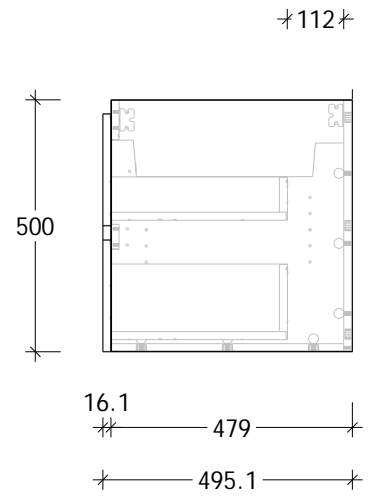

NAME:	GQTW0600WH
SIZE:	600
WK/WH:	WALL HUNG
CONFIGURATION:	CENTRE BOWL

NAME:	GQTW0750WHL
SIZE:	750
WK/WH:	WALL HUNG
CONFIGURATION:	LEFT BOWL

NAME:	GQTW0900WHL
SIZE:	900
WK/WH:	WALL HUNG
CONFIGURATION:	LEFT BOWL

NAME:	GQTW1200WHS
SIZE:	1200
WK/WH:	WALL HUNG
CONFIGURATION:	CENTRE BOWL

NAME:	GQTW1500WHS
SIZE:	1500
WK/WH:	WALL HUNG
CONFIGURATION:	CENTRE BOWL

NAME:	GQTW1500WHD
SIZE:	1500
WK/WH:	WALL HUNG
CONFIGURATION:	DOUBLE BOWL

NAME:	GQTW1800WHS
SIZE:	1800
WK/WH:	WALL HUNG
CONFIGURATION:	CENTRE BOWL

NAME:	GQTW1800WHD
SIZE:	1800
WK/WH:	WALL HUNG
CONFIGURATION:	DOUBLE BOWL