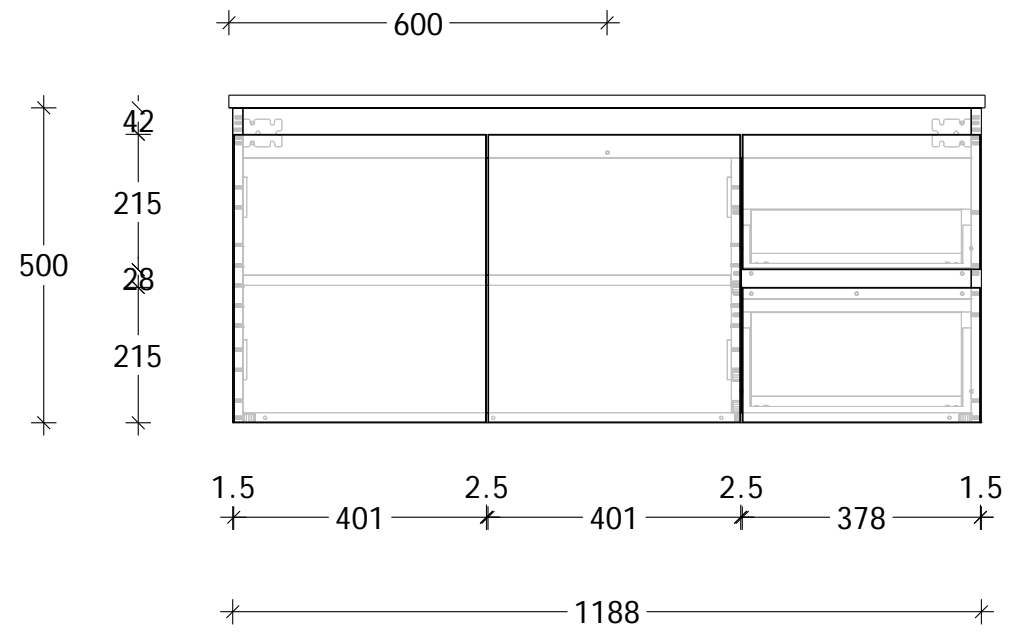

NAME:	GQTW0600WH
SIZE:	600
WK/WH:	WALL HUNG
CONFIGURATION:	CENTRE BOWL

NAME:	GQTW0750WHL
SIZE:	750
WK/WH:	WALL HUNG
CONFIGURATION:	LEFT BOWL

NAME:	GQTW0900WHL
SIZE:	900
WK/WH:	WALL HUNG
CONFIGURATION:	LEFT BOWL

NAME:	GQTW1200WHS
SIZE:	1200
WK/WH:	WALL HUNG
CONFIGURATION:	CENTRE BOWL

NAME:	GQTW1500WHS
SIZE:	1500
WK/WH:	WALL HUNG
CONFIGURATION:	CENTRE BOWL

NAME:	GQTW1500WHD
SIZE:	1500
WK/WH:	WALL HUNG
CONFIGURATION:	DOUBLE BOWL

NAME:	GQTW1800WHS
SIZE:	1800
WK/WH:	WALL HUNG
CONFIGURATION:	CENTRE BOWL

NAME:	GQTW1800WHD
SIZE:	1800
WK/WH:	WALL HUNG
CONFIGURATION:	DOUBLE BOWL