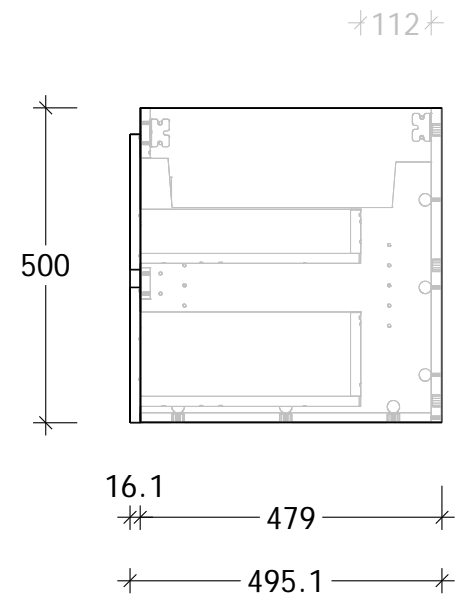

NAME:	GQTW0600WH
SIZE:	600
WK/WH:	WALL HUNG
CONFIGURATION:	CENTRE BOWL

NAME:	GQTW0750WHL
SIZE:	750
WK/WH:	WALL HUNG
CONFIGURATION:	LEFT BOWL

NAME:	GQTW0900WHL
SIZE:	900
WK/WH:	WALL HUNG
CONFIGURATION:	LEFT BOWL

NAME:	GQTW1200WHS
SIZE:	1200
WK/WH:	WALL HUNG
CONFIGURATION:	CENTRE BOWL

NAME:	GQTW1500WHS
SIZE:	1500
WK/WH:	WALL HUNG
CONFIGURATION:	CENTRE BOWL

NAME:	GQTW1500WHD
SIZE:	1500
WK/WH:	WALL HUNG
CONFIGURATION:	DOUBLE BOWL

NAME:	GQTW1800WHS
SIZE:	1800
WK/WH:	WALL HUNG
CONFIGURATION:	CENTRE BOWL

NAME:	GQTW1800WHD
SIZE:	1800
WK/WH:	WALL HUNG
CONFIGURATION:	DOUBLE BOWL