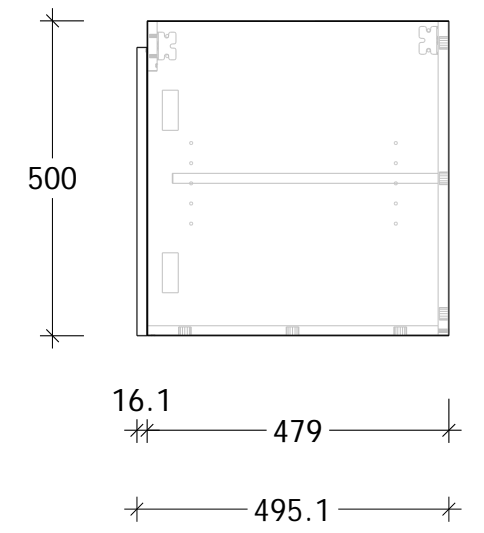

NAME:	GQTW0600WH
SIZE:	600
WK/WH:	WALL HUNG
CONFIGURATION:	CENTRE BOWL

NAME:	GQTW0750WHL
SIZE:	750
WK/WH:	WALL HUNG
CONFIGURATION:	LEFT BOWL

NAME:	GQTW0900WHL
SIZE:	900
WK/WH:	WALL HUNG
CONFIGURATION:	LEFT BOWL

NAME:	GQTW1200WHS
SIZE:	1200
WK/WH:	WALL HUNG
CONFIGURATION:	CENTRE BOWL

NAME:	GQTW1500WHS
SIZE:	1500
WK/WH:	WALL HUNG
CONFIGURATION:	CENTRE BOWL

NAME:	GQTW1500WHD
SIZE:	1500
WK/WH:	WALL HUNG
CONFIGURATION:	DOUBLE BOWL

NAME:	GQTW1800WHS
SIZE:	1800
WK/WH:	WALL HUNG
CONFIGURATION:	CENTRE BOWL

NAME:	GQTW1800WHD
SIZE:	1800
WK/WH:	WALL HUNG
CONFIGURATION:	DOUBLE BOWL