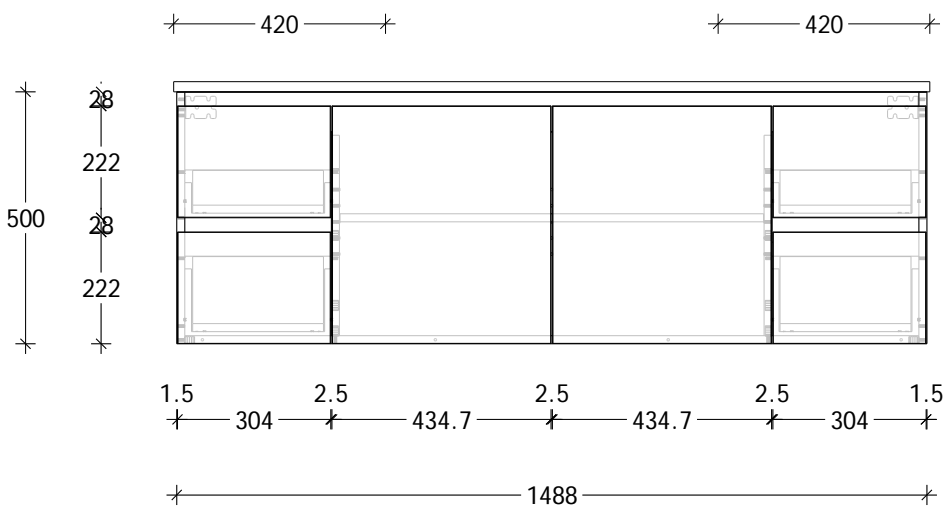

NAME:	GQTW0600WH
SIZE:	600
WK/WH:	WALL HUNG
CONFIGURATION:	CENTRE BOWL

NAME:	GQTW0750WHL
SIZE:	750
WK/WH:	WALL HUNG
CONFIGURATION:	LEFT BOWL

NAME:	GQTW0900WHL
SIZE:	900
WK/WH:	WALL HUNG
CONFIGURATION:	LEFT BOWL

NAME:	GQTW1200WHS
SIZE:	1200
WK/WH:	WALL HUNG
CONFIGURATION:	CENTRE BOWL

NAME:	GQTW1500WHS
SIZE:	1500
WK/WH:	WALL HUNG
CONFIGURATION:	CENTRE BOWL

NAME:	GQTW1500WHD
SIZE:	1500
WK/WH:	WALL HUNG
CONFIGURATION:	DOUBLE BOWL

NAME:	GQTW1800WHS
SIZE:	1800
WK/WH:	WALL HUNG
CONFIGURATION:	CENTRE BOWL

NAME:	GQTW1800WHD
SIZE:	1800
WK/WH:	WALL HUNG
CONFIGURATION:	DOUBLE BOWL