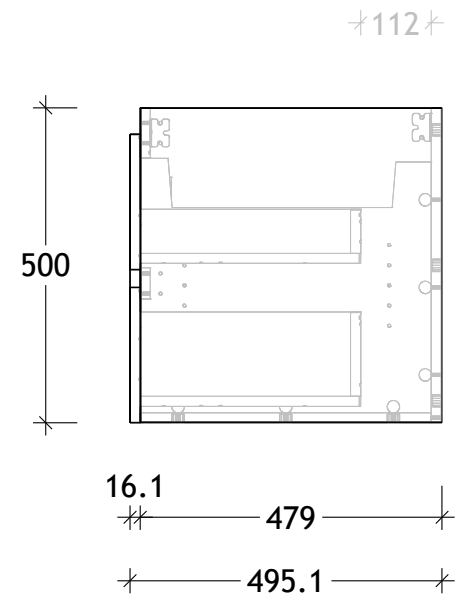

NAME:	GQTW0600WH
SIZE:	600
WK/WH:	WALL HUNG
CONFIGURATION:	CENTRE BOWL

NAME:	GQTW0750WHL
SIZE:	750
WK/WH:	WALL HUNG
CONFIGURATION:	LEFT BOWL

NAME:	GQTW0900WHL
SIZE:	900
WK/WH:	WALL HUNG
CONFIGURATION:	LEFT BOWL

NAME:	GQTW1200WHS
SIZE:	1200
WK/WH:	WALL HUNG
CONFIGURATION:	CENTRE BOWL

NAME:	GQTW1500WHS
SIZE:	1500
WK/WH:	WALL HUNG
CONFIGURATION:	CENTRE BOWL

NAME:	GQTW1500WHD
SIZE:	1500
WK/WH:	WALL HUNG
CONFIGURATION:	DOUBLE BOWL

NAME:	GQTW1800WHS
SIZE:	1800
WK/WH:	WALL HUNG
CONFIGURATION:	CENTRE BOWL

NAME:	GQTW1800WHD
SIZE:	1800
WK/WH:	WALL HUNG
CONFIGURATION:	DOUBLE BOWL