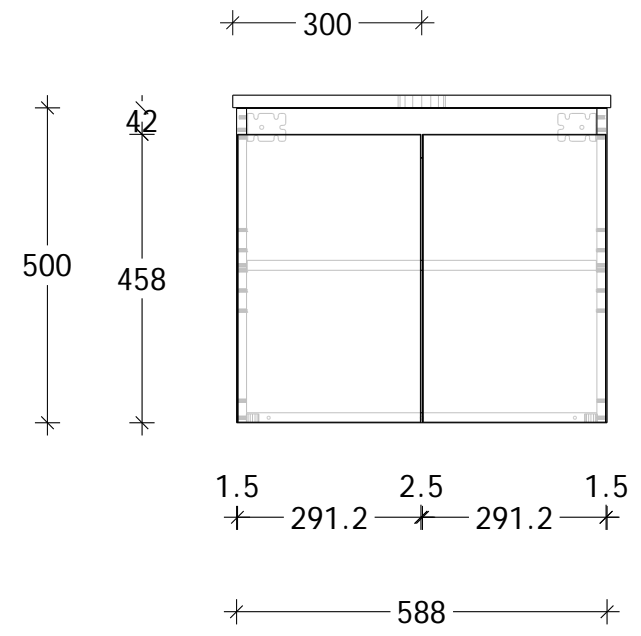

NAME:	GQTW0600WH
SIZE:	600
WK/WH:	WALL HUNG
CONFIGURATION:	CENTRE BOWL

NAME:	GQTW0750WHL
SIZE:	750
WK/WH:	WALL HUNG
CONFIGURATION:	LEFT BOWL

NAME:	GQTW0900WHL
SIZE:	900
WK/WH:	WALL HUNG
CONFIGURATION:	LEFT BOWL

NAME:	GQTW1200WHS
SIZE:	1200
WK/WH:	WALL HUNG
CONFIGURATION:	CENTRE BOWL

NAME:	GQTW1500WHS
SIZE:	1500
WK/WH:	WALL HUNG
CONFIGURATION:	CENTRE BOWL

NAME:	GQTW1500WHD
SIZE:	1500
WK/WH:	WALL HUNG
CONFIGURATION:	DOUBLE BOWL

NAME:	GQTW1800WHS
SIZE:	1800
WK/WH:	WALL HUNG
CONFIGURATION:	CENTRE BOWL

NAME:	GQTW1800WHD
SIZE:	1800
WK/WH:	WALL HUNG
CONFIGURATION:	DOUBLE BOWL