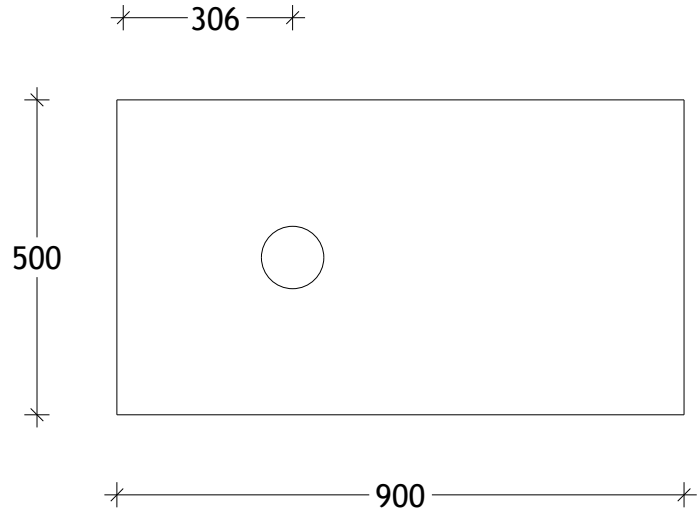

NAME:	GQTW0600WH
SIZE:	600
WK/WH:	WALL HUNG
CONFIGURATION:	CENTRE BOWL

NAME:	GQTW0750WHL
SIZE:	750
WK/WH:	WALL HUNG
CONFIGURATION:	LEFT BOWL

NAME:	GQTW0900WHL
SIZE:	900
WK/WH:	WALL HUNG
CONFIGURATION:	LEFT BOWL

NAME:	GQTW1200WHS
SIZE:	1200
WK/WH:	WALL HUNG
CONFIGURATION:	CENTRE BOWL

NAME:	GQTW1500WHS
SIZE:	1500
WK/WH:	WALL HUNG
CONFIGURATION:	CENTRE BOWL

NAME:	GQTW1500WHD
SIZE:	1500
WK/WH:	WALL HUNG
CONFIGURATION:	DOUBLE BOWL

NAME:	GQTW1800WHS
SIZE:	1800
WK/WH:	WALL HUNG
CONFIGURATION:	CENTRE BOWL

NAME:	GQTW1800WHD
SIZE:	1800
WK/WH:	WALL HUNG
CONFIGURATION:	DOUBLE BOWL