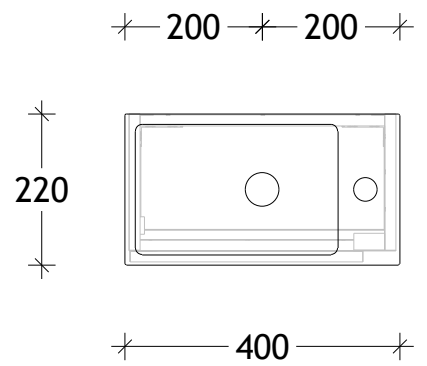

NAME:	HIDE - HID0400WH
SIZE:	400
WK/WH:	WALL HUNG
CONFIGURATION:	-

200 200

400

400

500 497

1.5 48
338.5

388

55

500

16 199

215

PLEASE NOTE: Do not perform any plumbing rough in prior to taking delivery of your vanity, as all measurements are nominal and are subject to change. Measure exact locations from your vanity once it is on site.

NAME:	HIDE - HID0400WK
SIZE:	400
WK/WH:	WITH KICK
CONFIGURATION:	-

PLEASE NOTE: Do not perform any plumbing rough in prior to taking delivery of your vanity, as all measurements are nominal and are subject to change. Measure exact locations from your vanity once it is on site.