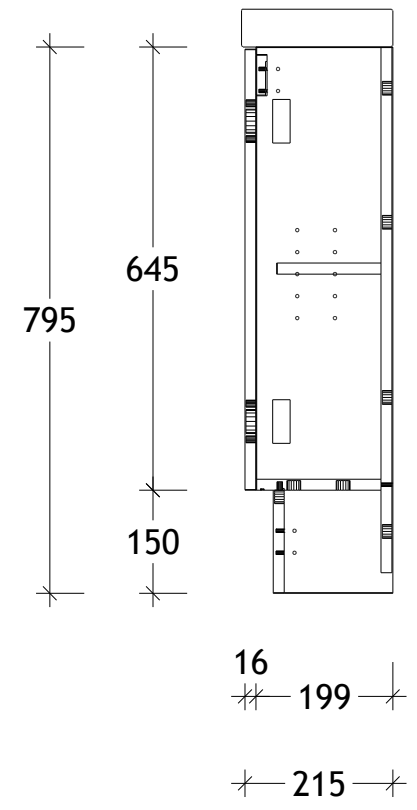

NAME:	HIDE - HID0400WH
SIZE:	400
WK/WH:	WALL HUNG
CONFIGURATION:	-

200 200

400

400

500 497

1.5 48
338.5

388

55

500

16 199

215

PLEASE NOTE: Do not perform any plumbing rough in prior to taking delivery of your vanity, as all measurements are nominal and are subject to change. Measure exact locations from your vanity once it is on site.

NAME:	HIDE - HID0400WK
SIZE:	400
WK/WH:	WITH KICK
CONFIGURATION:	-

PLEASE NOTE: Do not perform any plumbing rough in prior to taking delivery of your vanity, as all measurements are nominal and are subject to change. Measure exact locations from your vanity once it is on site.