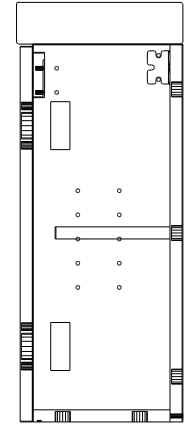

NAME:	HIDE - HID0400WH
SIZE:	400
WK/WH:	WALL HUNG
CONFIGURATION:	-

200 200

400

400

500 497

1.5 48
338.5

388

55

500

16 199

215

PLEASE NOTE: Do not perform any plumbing rough in prior to taking delivery of your vanity, as all measurements are nominal and are subject to change. Measure exact locations from your vanity once it is on site.

NAME:	HIDE - HID0400WK
SIZE:	400
WK/WH:	WITH KICK
CONFIGURATION:	-

PLEASE NOTE: Do not perform any plumbing rough in prior to taking delivery of your vanity, as all measurements are nominal and are subject to change. Measure exact locations from your vanity once it is on site.