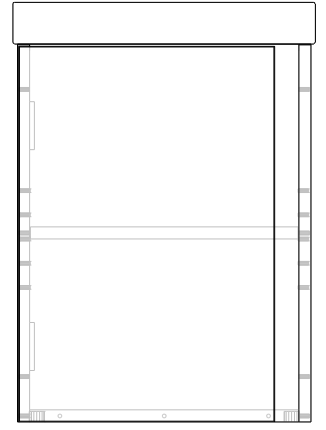

NAME:	HIDE - HID0400WH
SIZE:	400
WK/WH:	WALL HUNG
CONFIGURATION:	-

200 200

400

400

500 497

1.5 48
338.5

388

55

500

16 199

215

PLEASE NOTE: Do not perform any plumbing rough in prior to taking delivery of your vanity, as all measurements are nominal and are subject to change. Measure exact locations from your vanity once it is on site.

NAME:	HIDE - HID0400WK
SIZE:	400
WK/WH:	WITH KICK
CONFIGURATION:	-

PLEASE NOTE: Do not perform any plumbing rough in prior to taking delivery of your vanity, as all measurements are nominal and are subject to change. Measure exact locations from your vanity once it is on site.