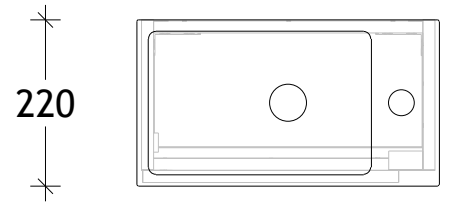

NAME:	HIDE - HID0400WH
SIZE:	400
WK/WH:	WALL HUNG
CONFIGURATION:	-

200 200

400

400

500 497

1.5 48
338.5

388

55

500

16 199

215

PLEASE NOTE: Do not perform any plumbing rough in prior to taking delivery of your vanity, as all measurements are nominal and are subject to change. Measure exact locations from your vanity once it is on site.

NAME:	HIDE - HID0400WK
SIZE:	400
WK/WH:	WITH KICK
CONFIGURATION:	-

PLEASE NOTE: Do not perform any plumbing rough in prior to taking delivery of your vanity, as all measurements are nominal and are subject to change. Measure exact locations from your vanity once it is on site.