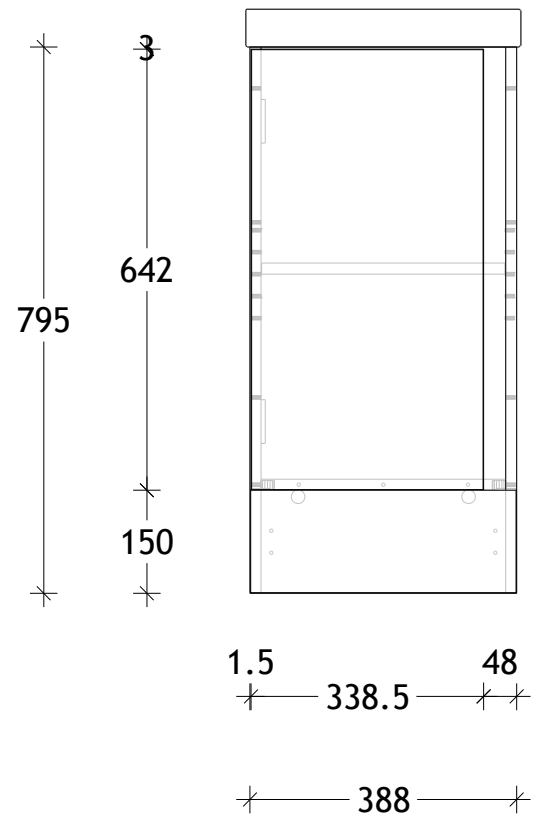

NAME:	HIDE - HID0400WH
SIZE:	400
WK/WH:	WALL HUNG
CONFIGURATION:	-

200 200

400

400

500 497

1.5 48
338.5

388

55

500

16 199

215

PLEASE NOTE: Do not perform any plumbing rough in prior to taking delivery of your vanity, as all measurements are nominal and are subject to change. Measure exact locations from your vanity once it is on site.

NAME:	HIDE - HID0400WK
SIZE:	400
WK/WH:	WITH KICK
CONFIGURATION:	-

PLEASE NOTE: Do not perform any plumbing rough in prior to taking delivery of your vanity, as all measurements are nominal and are subject to change. Measure exact locations from your vanity once it is on site.