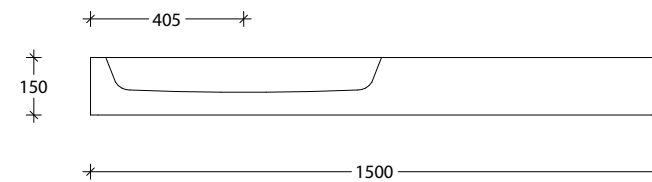

NAME:	MICHEL SEMI-RECESSED
BASIN:	MIYA SEMI-RECESSED 550

NAME:	MICHEL SEMI-RECESSED
BASIN:	MIYA SEMI-RECESSED 750

NAME:	MICHEL SEMI-RECESSED
BASIN STYLE:	ABOVE-COUNTER BASIN