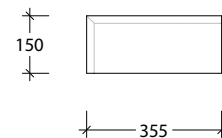

NAME:	MICHEL SEMI-RECESSED
BASIN:	MIYA SEMI-RECESSED 550

NAME:	MICHEL SEMI-RECESSED
BASIN:	MIYA SEMI-RECESSED 750

NAME:	MICHEL SEMI-RECESSED
BASIN STYLE:	ABOVE-COUNTER BASIN