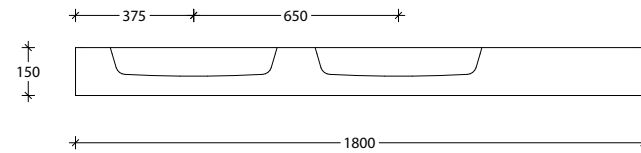

NAME:	MICHEL SEMI-RECESSED
BASIN:	MIYA SEMI-RECESSED 550

NAME:	MICHEL SEMI-RECESSED
BASIN:	MIYA SEMI-RECESSED 750

NAME:	MICHEL SEMI-RECESSED
BASIN STYLE:	ABOVE-COUNTER BASIN