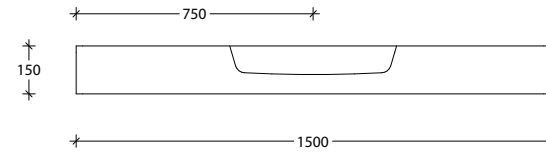

NAME:	MICHEL SEMI-RECESSED
BASIN:	MIYA SEMI-RECESSED 550

NAME:	MICHEL SEMI-RECESSED
BASIN:	MIYA SEMI-RECESSED 750

NAME:	MICHEL SEMI-RECESSED
BASIN STYLE:	ABOVE-COUNTER BASIN