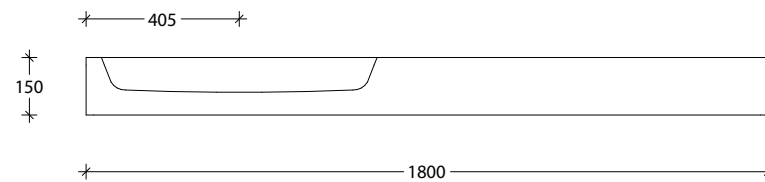

NAME:	MICHEL SEMI-RECESSED
BASIN:	MIYA SEMI-RECESSED 550

NAME:	MICHEL SEMI-RECESSED
BASIN:	MIYA SEMI-RECESSED 750

NAME:	MICHEL SEMI-RECESSED
BASIN STYLE:	ABOVE-COUNTER BASIN