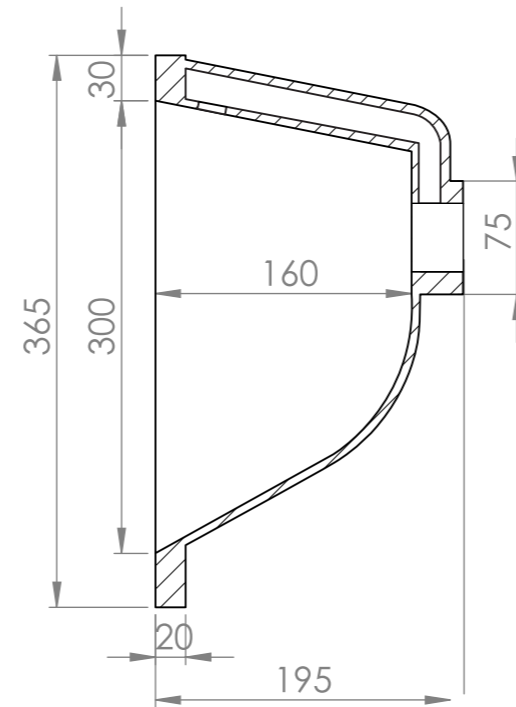

SECTION A-A

SCALE 1:5

BOTTOM VIEW

TOP VIEW

SECTION B-B

NOTES:  
ALL DIMENSIONS IN MILLIMETRES  
NOT TO SCALE

Ceramic under-counter: Dish  
White glazed  
Overall dimensions: 460x335  
Cut-out dimensions: 400x275  
BT420

DISCLAIMER: Architectural Designer Products does not recommend cutting basin hole in benchtop material until basin is on site. Actual basin dimensions may vary.