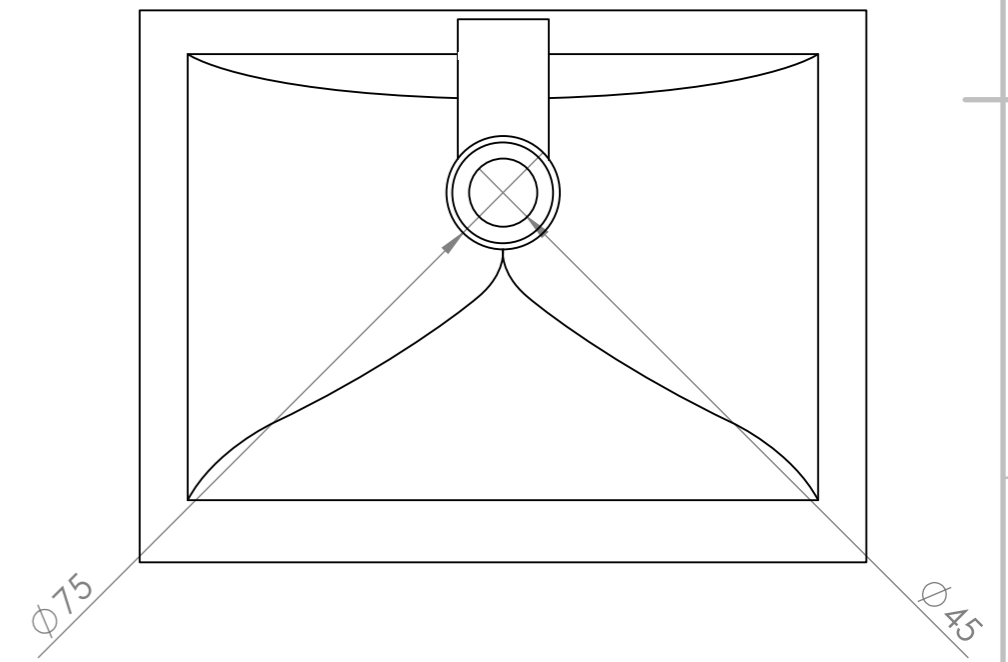

SECTION A-A

SCALE 1:5

BOTTOM VIEW

TOP VIEW

SECTION B-B

NOTES:  
ALL DIMENSIONS IN MILLIMETRES  
NOT TO SCALE

Ceramic under-counter: Dish  
White glazed  
Overall dimensions: 460x335  
Cut-out dimensions: 400x275  
BT420

DISCLAIMER: Architectural Designer Products does not recommend cutting basin hole in benchtop material until basin is on site. Actual basin dimensions may vary.