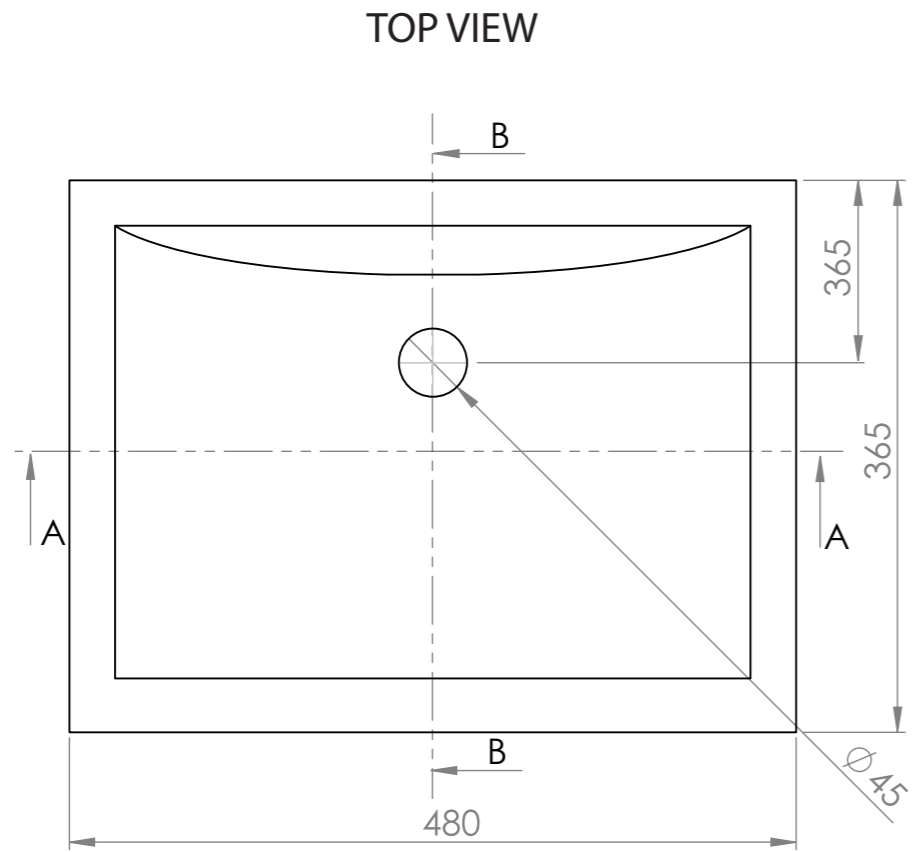

SECTION A-A

SCALE 1:5

BOTTOM VIEW

TOP VIEW

SECTION B-B

NOTES:  
ALL DIMENSIONS IN MILLIMETRES  
NOT TO SCALE

Ceramic under-counter: Dish  
White glazed  
Overall dimensions: 460x335  
Cut-out dimensions: 400x275  
BT420

DISCLAIMER: Architectural Designer Products does not recommend cutting basin hole in benchtop material until basin is on site. Actual basin dimensions may vary.