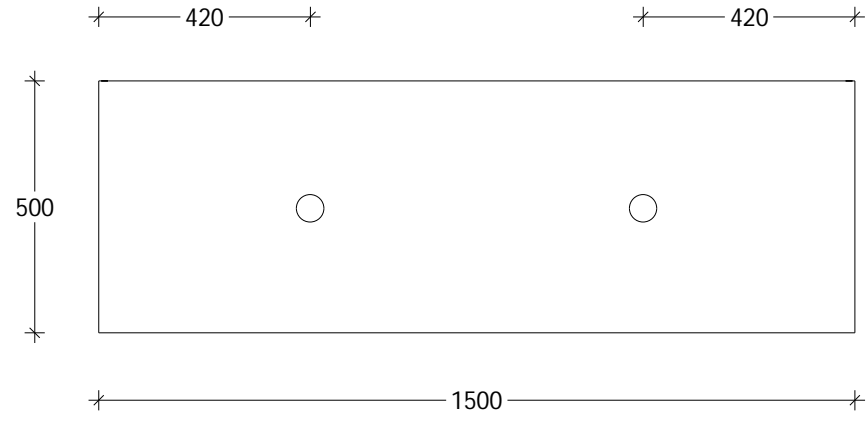

NAME:	GQSL0600WH
SIZE:	600
WK/WH:	WALL HUNG
CONFIGURATION:	CENTRE BOWL

NAME:	GQSL0750WHL
SIZE:	750
WK/WH:	WALL HUNG
CONFIGURATION:	LEFT BOWL

NAME:	GQSL10900WHL
SIZE:	900
WK/WH:	WALL HUNG
CONFIGURATION:	LEFT BOWL

NAME:	GQSL1200WHS
SIZE:	1200
WK/WH:	WALL HUNG
CONFIGURATION:	CENTRE BOWL

NAME:	GQSL1500WHS
SIZE:	1500
WK/WH:	WALL HUNG
CONFIGURATION:	CENTRE BOWL

NAME:	GQSL1500WHD
SIZE:	1500
WK/WH:	WALL HUNG
CONFIGURATION:	DOUBLE BOWL

NAME:	GQSL1800WHS
SIZE:	1800
WK/WH:	WALL HUNG
CONFIGURATION:	CENTRE BOWL

NAME:	GQSL1800WHD
SIZE:	1800
WK/WH:	WALL HUNG
CONFIGURATION:	DOUBLE BOWL