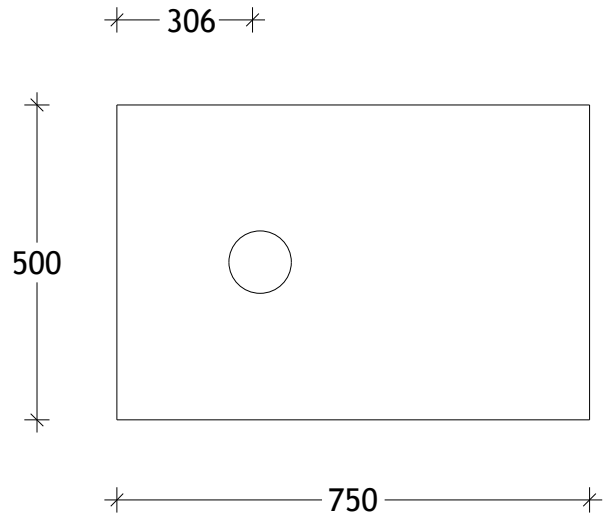

NAME:	GQSL0600WH
SIZE:	600
WK/WH:	WALL HUNG
CONFIGURATION:	CENTRE BOWL

NAME:	GQSL0750WHL
SIZE:	750
WK/WH:	WALL HUNG
CONFIGURATION:	LEFT BOWL

NAME:	GQSL10900WHL
SIZE:	900
WK/WH:	WALL HUNG
CONFIGURATION:	LEFT BOWL

NAME:	GQSL1200WHS
SIZE:	1200
WK/WH:	WALL HUNG
CONFIGURATION:	CENTRE BOWL

NAME:	GQSL1500WHS
SIZE:	1500
WK/WH:	WALL HUNG
CONFIGURATION:	CENTRE BOWL

NAME:	GQSL1500WHD
SIZE:	1500
WK/WH:	WALL HUNG
CONFIGURATION:	DOUBLE BOWL

NAME:	GQSL1800WHS
SIZE:	1800
WK/WH:	WALL HUNG
CONFIGURATION:	CENTRE BOWL

NAME:	GQSL1800WHD
SIZE:	1800
WK/WH:	WALL HUNG
CONFIGURATION:	DOUBLE BOWL