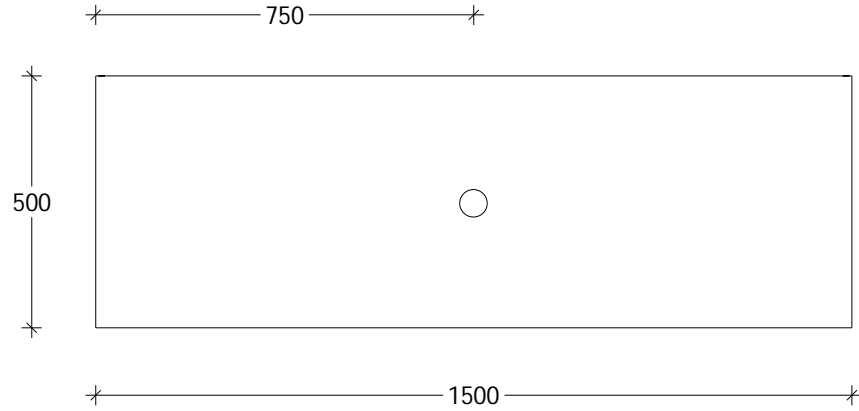

NAME:	GQSL0600WH
SIZE:	600
WK/WH:	WALL HUNG
CONFIGURATION:	CENTRE BOWL

NAME:	GQSL0750WHL
SIZE:	750
WK/WH:	WALL HUNG
CONFIGURATION:	LEFT BOWL

NAME:	GQSL10900WHL
SIZE:	900
WK/WH:	WALL HUNG
CONFIGURATION:	LEFT BOWL

NAME:	GQSL1200WHS
SIZE:	1200
WK/WH:	WALL HUNG
CONFIGURATION:	CENTRE BOWL

NAME:	GQSL1500WHS
SIZE:	1500
WK/WH:	WALL HUNG
CONFIGURATION:	CENTRE BOWL

NAME:	GQSL1500WHD
SIZE:	1500
WK/WH:	WALL HUNG
CONFIGURATION:	DOUBLE BOWL

NAME:	GQSL1800WHS
SIZE:	1800
WK/WH:	WALL HUNG
CONFIGURATION:	CENTRE BOWL

NAME:	GQSL1800WHD
SIZE:	1800
WK/WH:	WALL HUNG
CONFIGURATION:	DOUBLE BOWL