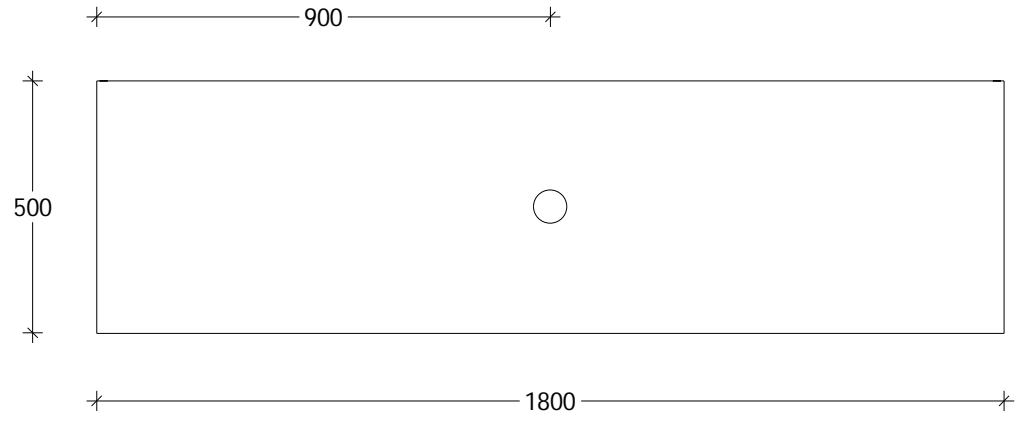

NAME:	GQSL0600WH
SIZE:	600
WK/WH:	WALL HUNG
CONFIGURATION:	CENTRE BOWL

NAME:	GQSL0750WHL
SIZE:	750
WK/WH:	WALL HUNG
CONFIGURATION:	LEFT BOWL

NAME:	GQSL10900WHL
SIZE:	900
WK/WH:	WALL HUNG
CONFIGURATION:	LEFT BOWL

NAME:	GQSL1200WHS
SIZE:	1200
WK/WH:	WALL HUNG
CONFIGURATION:	CENTRE BOWL

NAME:	GQSL1500WHS
SIZE:	1500
WK/WH:	WALL HUNG
CONFIGURATION:	CENTRE BOWL

NAME:	GQSL1500WHD
SIZE:	1500
WK/WH:	WALL HUNG
CONFIGURATION:	DOUBLE BOWL

NAME:	GQSL1800WHS
SIZE:	1800
WK/WH:	WALL HUNG
CONFIGURATION:	CENTRE BOWL

NAME:	GQSL1800WHD
SIZE:	1800
WK/WH:	WALL HUNG
CONFIGURATION:	DOUBLE BOWL