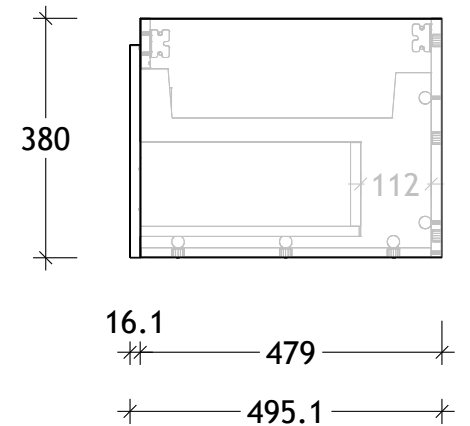

NAME:	GQSL0600WH
SIZE:	600
WK/WH:	WALL HUNG
CONFIGURATION:	CENTRE BOWL

NAME:	GQSL0750WHL
SIZE:	750
WK/WH:	WALL HUNG
CONFIGURATION:	LEFT BOWL

NAME:	GQSL10900WHL
SIZE:	900
WK/WH:	WALL HUNG
CONFIGURATION:	LEFT BOWL

NAME:	GQSL1200WHS
SIZE:	1200
WK/WH:	WALL HUNG
CONFIGURATION:	CENTRE BOWL

NAME:	GQSL1500WHS
SIZE:	1500
WK/WH:	WALL HUNG
CONFIGURATION:	CENTRE BOWL

NAME:	GQSL1500WHD
SIZE:	1500
WK/WH:	WALL HUNG
CONFIGURATION:	DOUBLE BOWL

NAME:	GQSL1800WHS
SIZE:	1800
WK/WH:	WALL HUNG
CONFIGURATION:	CENTRE BOWL

NAME:	GQSL1800WHD
SIZE:	1800
WK/WH:	WALL HUNG
CONFIGURATION:	DOUBLE BOWL