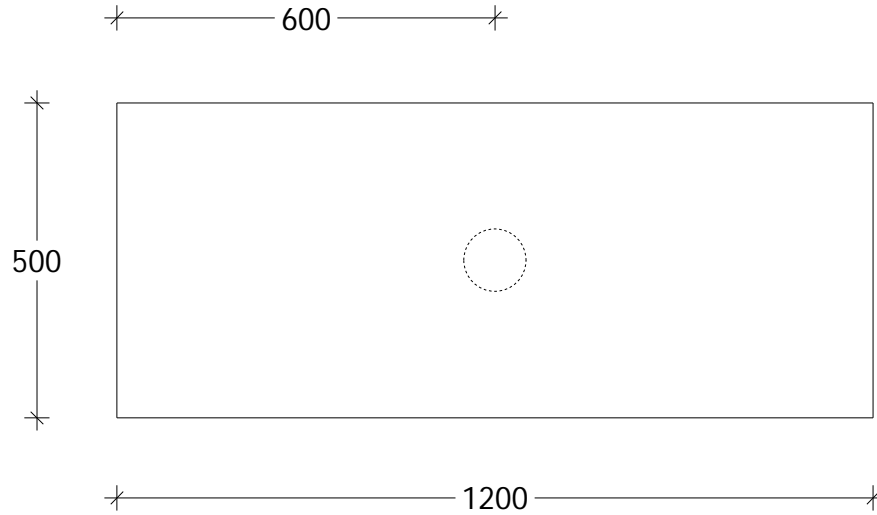

NAME:	GQSL0600WH
SIZE:	600
WK/WH:	WALL HUNG
CONFIGURATION:	CENTRE BOWL

NAME:	GQSL0750WHL
SIZE:	750
WK/WH:	WALL HUNG
CONFIGURATION:	LEFT BOWL

NAME:	GQSL10900WHL
SIZE:	900
WK/WH:	WALL HUNG
CONFIGURATION:	LEFT BOWL

NAME:	GQSL1200WHS
SIZE:	1200
WK/WH:	WALL HUNG
CONFIGURATION:	CENTRE BOWL

NAME:	GQSL1500WHS
SIZE:	1500
WK/WH:	WALL HUNG
CONFIGURATION:	CENTRE BOWL

NAME:	GQSL1500WHD
SIZE:	1500
WK/WH:	WALL HUNG
CONFIGURATION:	DOUBLE BOWL

NAME:	GQSL1800WHS
SIZE:	1800
WK/WH:	WALL HUNG
CONFIGURATION:	CENTRE BOWL

NAME:	GQSL1800WHD
SIZE:	1800
WK/WH:	WALL HUNG
CONFIGURATION:	DOUBLE BOWL