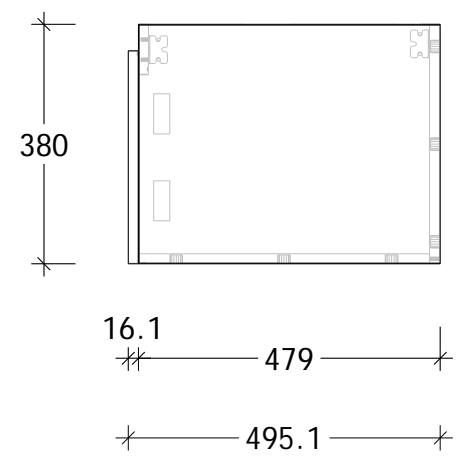

NAME:	GQSL0600WH
SIZE:	600
WK/WH:	WALL HUNG
CONFIGURATION:	CENTRE BOWL

NAME:	GQSL0750WHL
SIZE:	750
WK/WH:	WALL HUNG
CONFIGURATION:	LEFT BOWL

NAME:	GQSL10900WHL
SIZE:	900
WK/WH:	WALL HUNG
CONFIGURATION:	LEFT BOWL

NAME:	GQSL1200WHS
SIZE:	1200
WK/WH:	WALL HUNG
CONFIGURATION:	CENTRE BOWL

NAME:	GQSL1500WHS
SIZE:	1500
WK/WH:	WALL HUNG
CONFIGURATION:	CENTRE BOWL

NAME:	GQSL1500WHD
SIZE:	1500
WK/WH:	WALL HUNG
CONFIGURATION:	DOUBLE BOWL

NAME:	GQSL1800WHS
SIZE:	1800
WK/WH:	WALL HUNG
CONFIGURATION:	CENTRE BOWL

NAME:	GQSL1800WHD
SIZE:	1800
WK/WH:	WALL HUNG
CONFIGURATION:	DOUBLE BOWL