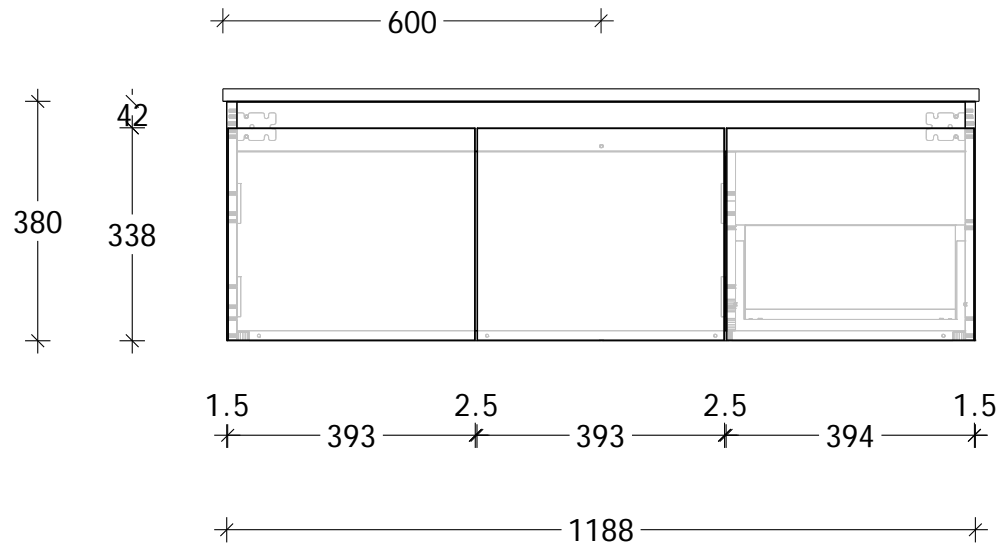

NAME:	GQSL0600WH
SIZE:	600
WK/WH:	WALL HUNG
CONFIGURATION:	CENTRE BOWL

NAME:	GQSL0750WHL
SIZE:	750
WK/WH:	WALL HUNG
CONFIGURATION:	LEFT BOWL

NAME:	GQSL10900WHL
SIZE:	900
WK/WH:	WALL HUNG
CONFIGURATION:	LEFT BOWL

NAME:	GQSL1200WHS
SIZE:	1200
WK/WH:	WALL HUNG
CONFIGURATION:	CENTRE BOWL

NAME:	GQSL1500WHS
SIZE:	1500
WK/WH:	WALL HUNG
CONFIGURATION:	CENTRE BOWL

NAME:	GQSL1500WHD
SIZE:	1500
WK/WH:	WALL HUNG
CONFIGURATION:	DOUBLE BOWL

NAME:	GQSL1800WHS
SIZE:	1800
WK/WH:	WALL HUNG
CONFIGURATION:	CENTRE BOWL

NAME:	GQSL1800WHD
SIZE:	1800
WK/WH:	WALL HUNG
CONFIGURATION:	DOUBLE BOWL