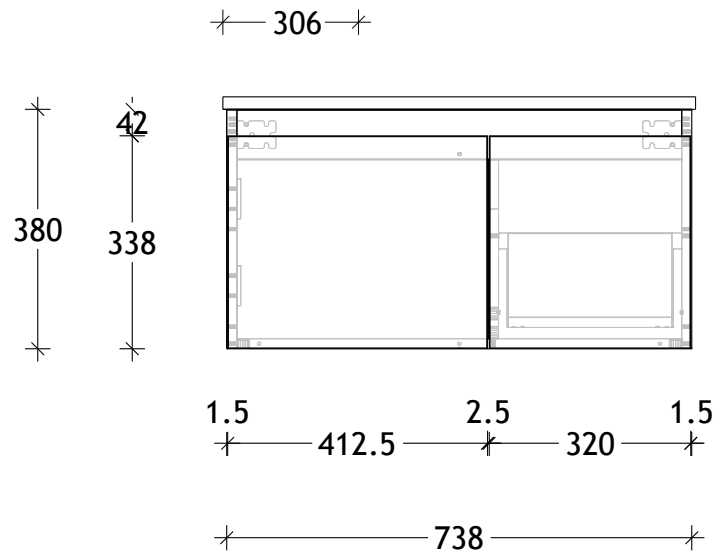

NAME:	GQSL0600WH
SIZE:	600
WK/WH:	WALL HUNG
CONFIGURATION:	CENTRE BOWL

NAME:	GQSL0750WHL
SIZE:	750
WK/WH:	WALL HUNG
CONFIGURATION:	LEFT BOWL

NAME:	GQSL10900WHL
SIZE:	900
WK/WH:	WALL HUNG
CONFIGURATION:	LEFT BOWL

NAME:	GQSL1200WHS
SIZE:	1200
WK/WH:	WALL HUNG
CONFIGURATION:	CENTRE BOWL

NAME:	GQSL1500WHS
SIZE:	1500
WK/WH:	WALL HUNG
CONFIGURATION:	CENTRE BOWL

NAME:	GQSL1500WHD
SIZE:	1500
WK/WH:	WALL HUNG
CONFIGURATION:	DOUBLE BOWL

NAME:	GQSL1800WHS
SIZE:	1800
WK/WH:	WALL HUNG
CONFIGURATION:	CENTRE BOWL

NAME:	GQSL1800WHD
SIZE:	1800
WK/WH:	WALL HUNG
CONFIGURATION:	DOUBLE BOWL