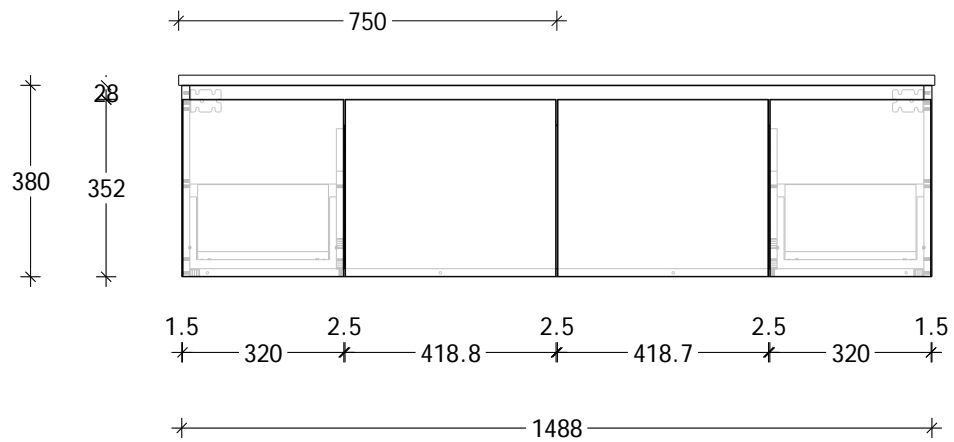

NAME:	GQSL0600WH
SIZE:	600
WK/WH:	WALL HUNG
CONFIGURATION:	CENTRE BOWL

NAME:	GQSL0750WHL
SIZE:	750
WK/WH:	WALL HUNG
CONFIGURATION:	LEFT BOWL

NAME:	GQSL10900WHL
SIZE:	900
WK/WH:	WALL HUNG
CONFIGURATION:	LEFT BOWL

NAME:	GQSL1200WHS
SIZE:	1200
WK/WH:	WALL HUNG
CONFIGURATION:	CENTRE BOWL

NAME:	GQSL1500WHS
SIZE:	1500
WK/WH:	WALL HUNG
CONFIGURATION:	CENTRE BOWL

NAME:	GQSL1500WHD
SIZE:	1500
WK/WH:	WALL HUNG
CONFIGURATION:	DOUBLE BOWL

NAME:	GQSL1800WHS
SIZE:	1800
WK/WH:	WALL HUNG
CONFIGURATION:	CENTRE BOWL

NAME:	GQSL1800WHD
SIZE:	1800
WK/WH:	WALL HUNG
CONFIGURATION:	DOUBLE BOWL