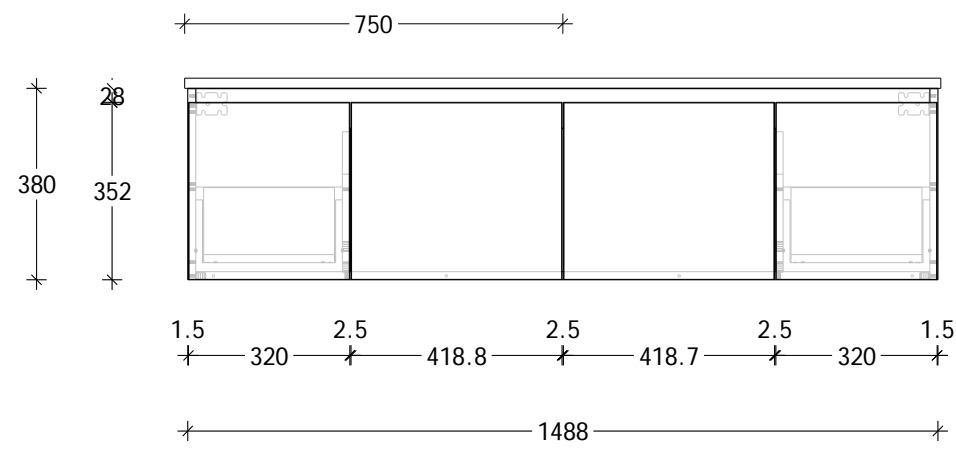

NAME:	GQSL0600WH
SIZE:	600
WK/WH:	WALL HUNG
CONFIGURATION:	CENTRE BOWL

NAME:	GQSL0750WHL
SIZE:	750
WK/WH:	WALL HUNG
CONFIGURATION:	LEFT BOWL

NAME:	GQSL10900WHL
SIZE:	900
WK/WH:	WALL HUNG
CONFIGURATION:	LEFT BOWL

NAME:	GQSL1200WHS
SIZE:	1200
WK/WH:	WALL HUNG
CONFIGURATION:	CENTRE BOWL

NAME:	GQSL1500WHS
SIZE:	1500
WK/WH:	WALL HUNG
CONFIGURATION:	CENTRE BOWL

NAME:	GQSL1500WHD
SIZE:	1500
WK/WH:	WALL HUNG
CONFIGURATION:	DOUBLE BOWL

NAME:	GQSL1800WHS
SIZE:	1800
WK/WH:	WALL HUNG
CONFIGURATION:	CENTRE BOWL

NAME:	GQSL1800WHD
SIZE:	1800
WK/WH:	WALL HUNG
CONFIGURATION:	DOUBLE BOWL