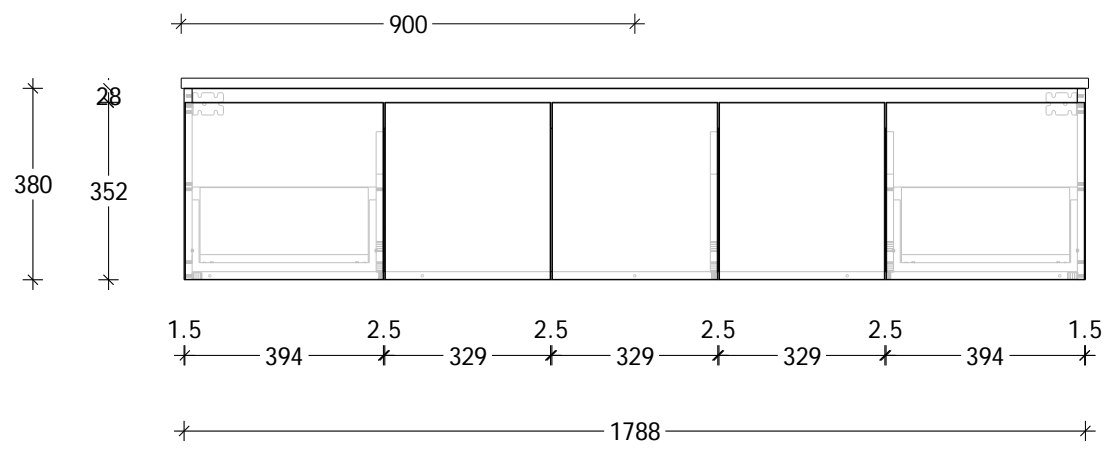

NAME:	GQSL0600WH
SIZE:	600
WK/WH:	WALL HUNG
CONFIGURATION:	CENTRE BOWL

NAME:	GQSL0750WHL
SIZE:	750
WK/WH:	WALL HUNG
CONFIGURATION:	LEFT BOWL

NAME:	GQSL10900WHL
SIZE:	900
WK/WH:	WALL HUNG
CONFIGURATION:	LEFT BOWL

NAME:	GQSL1200WHS
SIZE:	1200
WK/WH:	WALL HUNG
CONFIGURATION:	CENTRE BOWL

NAME:	GQSL1500WHS
SIZE:	1500
WK/WH:	WALL HUNG
CONFIGURATION:	CENTRE BOWL

NAME:	GQSL1500WHD
SIZE:	1500
WK/WH:	WALL HUNG
CONFIGURATION:	DOUBLE BOWL

NAME:	GQSL1800WHS
SIZE:	1800
WK/WH:	WALL HUNG
CONFIGURATION:	CENTRE BOWL

NAME:	GQSL1800WHD
SIZE:	1800
WK/WH:	WALL HUNG
CONFIGURATION:	DOUBLE BOWL