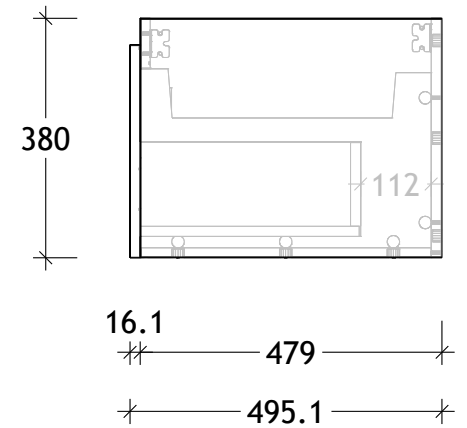

NAME:	GQSL0600WH
SIZE:	600
WK/WH:	WALL HUNG
CONFIGURATION:	CENTRE BOWL

NAME:	GQSL0750WHL
SIZE:	750
WK/WH:	WALL HUNG
CONFIGURATION:	LEFT BOWL

NAME:	GQSL10900WHL
SIZE:	900
WK/WH:	WALL HUNG
CONFIGURATION:	LEFT BOWL

NAME:	GQSL1200WHS
SIZE:	1200
WK/WH:	WALL HUNG
CONFIGURATION:	CENTRE BOWL

NAME:	GQSL1500WHS
SIZE:	1500
WK/WH:	WALL HUNG
CONFIGURATION:	CENTRE BOWL

NAME:	GQSL1500WHD
SIZE:	1500
WK/WH:	WALL HUNG
CONFIGURATION:	DOUBLE BOWL

NAME:	GQSL1800WHS
SIZE:	1800
WK/WH:	WALL HUNG
CONFIGURATION:	CENTRE BOWL

NAME:	GQSL1800WHD
SIZE:	1800
WK/WH:	WALL HUNG
CONFIGURATION:	DOUBLE BOWL