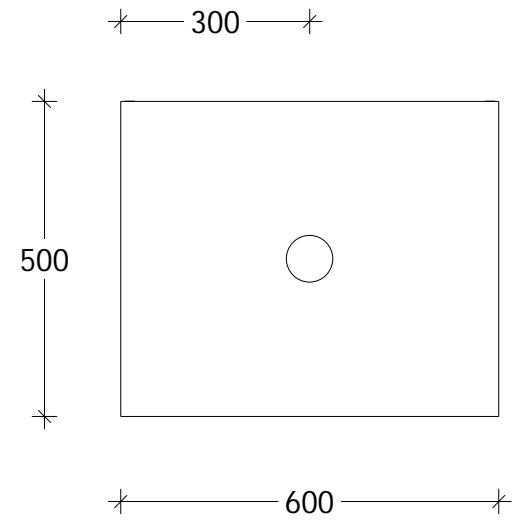

NAME:	GQSL0600WH
SIZE:	600
WK/WH:	WALL HUNG
CONFIGURATION:	CENTRE BOWL

NAME:	GQSL0750WHL
SIZE:	750
WK/WH:	WALL HUNG
CONFIGURATION:	LEFT BOWL

NAME:	GQSL10900WHL
SIZE:	900
WK/WH:	WALL HUNG
CONFIGURATION:	LEFT BOWL

NAME:	GQSL1200WHS
SIZE:	1200
WK/WH:	WALL HUNG
CONFIGURATION:	CENTRE BOWL

NAME:	GQSL1500WHS
SIZE:	1500
WK/WH:	WALL HUNG
CONFIGURATION:	CENTRE BOWL

NAME:	GQSL1500WHD
SIZE:	1500
WK/WH:	WALL HUNG
CONFIGURATION:	DOUBLE BOWL

NAME:	GQSL1800WHS
SIZE:	1800
WK/WH:	WALL HUNG
CONFIGURATION:	CENTRE BOWL

NAME:	GQSL1800WHD
SIZE:	1800
WK/WH:	WALL HUNG
CONFIGURATION:	DOUBLE BOWL