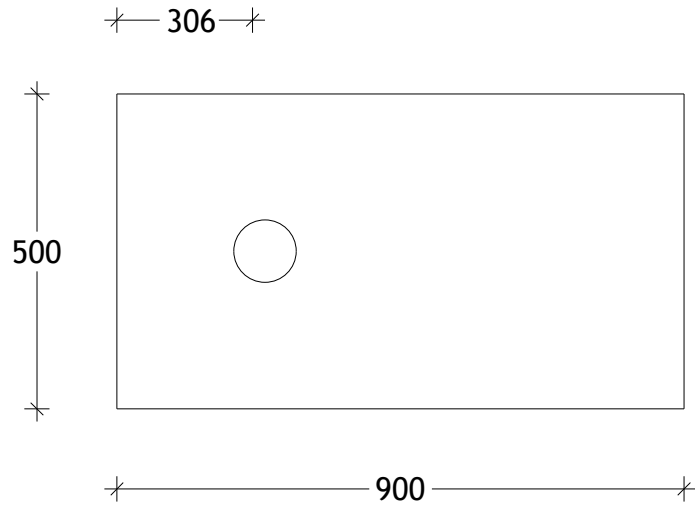

NAME:	GQSL0600WH
SIZE:	600
WK/WH:	WALL HUNG
CONFIGURATION:	CENTRE BOWL

NAME:	GQSL0750WHL
SIZE:	750
WK/WH:	WALL HUNG
CONFIGURATION:	LEFT BOWL

NAME:	GQSL10900WHL
SIZE:	900
WK/WH:	WALL HUNG
CONFIGURATION:	LEFT BOWL

NAME:	GQSL1200WHS
SIZE:	1200
WK/WH:	WALL HUNG
CONFIGURATION:	CENTRE BOWL

NAME:	GQSL1500WHS
SIZE:	1500
WK/WH:	WALL HUNG
CONFIGURATION:	CENTRE BOWL

NAME:	GQSL1500WHD
SIZE:	1500
WK/WH:	WALL HUNG
CONFIGURATION:	DOUBLE BOWL

NAME:	GQSL1800WHS
SIZE:	1800
WK/WH:	WALL HUNG
CONFIGURATION:	CENTRE BOWL

NAME:	GQSL1800WHD
SIZE:	1800
WK/WH:	WALL HUNG
CONFIGURATION:	DOUBLE BOWL