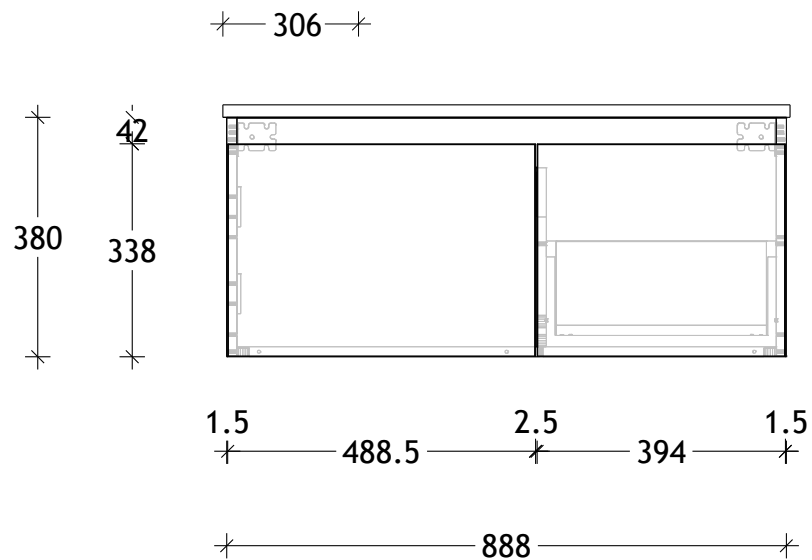

NAME:	GQSL0600WH
SIZE:	600
WK/WH:	WALL HUNG
CONFIGURATION:	CENTRE BOWL

NAME:	GQSL0750WHL
SIZE:	750
WK/WH:	WALL HUNG
CONFIGURATION:	LEFT BOWL

NAME:	GQSL10900WHL
SIZE:	900
WK/WH:	WALL HUNG
CONFIGURATION:	LEFT BOWL

NAME:	GQSL1200WHS
SIZE:	1200
WK/WH:	WALL HUNG
CONFIGURATION:	CENTRE BOWL

NAME:	GQSL1500WHS
SIZE:	1500
WK/WH:	WALL HUNG
CONFIGURATION:	CENTRE BOWL

NAME:	GQSL1500WHD
SIZE:	1500
WK/WH:	WALL HUNG
CONFIGURATION:	DOUBLE BOWL

NAME:	GQSL1800WHS
SIZE:	1800
WK/WH:	WALL HUNG
CONFIGURATION:	CENTRE BOWL

NAME:	GQSL1800WHD
SIZE:	1800
WK/WH:	WALL HUNG
CONFIGURATION:	DOUBLE BOWL