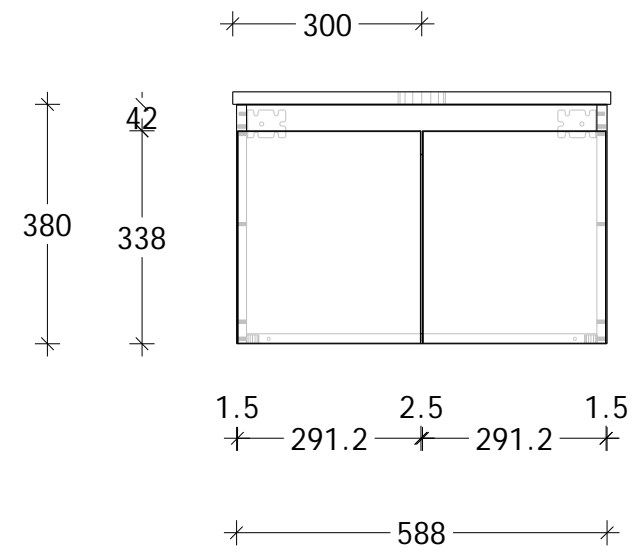

NAME:	GQSL0600WH
SIZE:	600
WK/WH:	WALL HUNG
CONFIGURATION:	CENTRE BOWL

NAME:	GQSL0750WHL
SIZE:	750
WK/WH:	WALL HUNG
CONFIGURATION:	LEFT BOWL

NAME:	GQSL10900WHL
SIZE:	900
WK/WH:	WALL HUNG
CONFIGURATION:	LEFT BOWL

NAME:	GQSL1200WHS
SIZE:	1200
WK/WH:	WALL HUNG
CONFIGURATION:	CENTRE BOWL

NAME:	GQSL1500WHS
SIZE:	1500
WK/WH:	WALL HUNG
CONFIGURATION:	CENTRE BOWL

NAME:	GQSL1500WHD
SIZE:	1500
WK/WH:	WALL HUNG
CONFIGURATION:	DOUBLE BOWL

NAME:	GQSL1800WHS
SIZE:	1800
WK/WH:	WALL HUNG
CONFIGURATION:	CENTRE BOWL

NAME:	GQSL1800WHD
SIZE:	1800
WK/WH:	WALL HUNG
CONFIGURATION:	DOUBLE BOWL