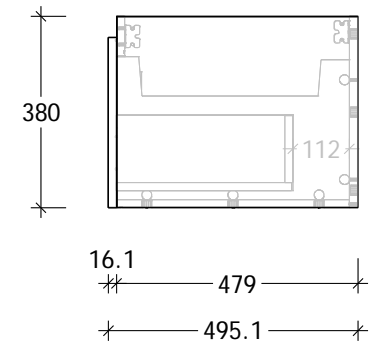

NAME:	GQSL0600WH
SIZE:	600
WK/WH:	WALL HUNG
CONFIGURATION:	CENTRE BOWL

NAME:	GQSL0750WHL
SIZE:	750
WK/WH:	WALL HUNG
CONFIGURATION:	LEFT BOWL

NAME:	GQSL10900WHL
SIZE:	900
WK/WH:	WALL HUNG
CONFIGURATION:	LEFT BOWL

NAME:	GQSL1200WHS
SIZE:	1200
WK/WH:	WALL HUNG
CONFIGURATION:	CENTRE BOWL

NAME:	GQSL1500WHS
SIZE:	1500
WK/WH:	WALL HUNG
CONFIGURATION:	CENTRE BOWL

NAME:	GQSL1500WHD
SIZE:	1500
WK/WH:	WALL HUNG
CONFIGURATION:	DOUBLE BOWL

NAME:	GQSL1800WHS
SIZE:	1800
WK/WH:	WALL HUNG
CONFIGURATION:	CENTRE BOWL

NAME:	GQSL1800WHD
SIZE:	1800
WK/WH:	WALL HUNG
CONFIGURATION:	DOUBLE BOWL