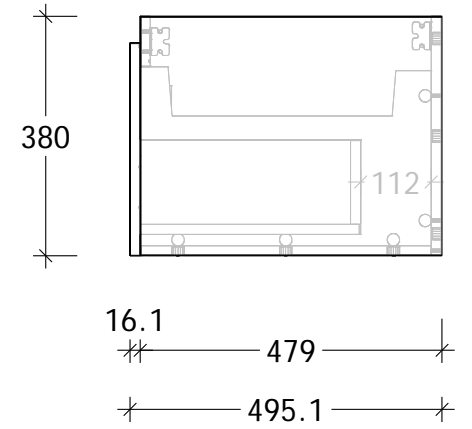

NAME:	GQSL0600WH
SIZE:	600
WK/WH:	WALL HUNG
CONFIGURATION:	CENTRE BOWL

NAME:	GQSL0750WHL
SIZE:	750
WK/WH:	WALL HUNG
CONFIGURATION:	LEFT BOWL

NAME:	GQSL10900WHL
SIZE:	900
WK/WH:	WALL HUNG
CONFIGURATION:	LEFT BOWL

NAME:	GQSL1200WHS
SIZE:	1200
WK/WH:	WALL HUNG
CONFIGURATION:	CENTRE BOWL

NAME:	GQSL1500WHS
SIZE:	1500
WK/WH:	WALL HUNG
CONFIGURATION:	CENTRE BOWL

NAME:	GQSL1500WHD
SIZE:	1500
WK/WH:	WALL HUNG
CONFIGURATION:	DOUBLE BOWL

NAME:	GQSL1800WHS
SIZE:	1800
WK/WH:	WALL HUNG
CONFIGURATION:	CENTRE BOWL

NAME:	GQSL1800WHD
SIZE:	1800
WK/WH:	WALL HUNG
CONFIGURATION:	DOUBLE BOWL