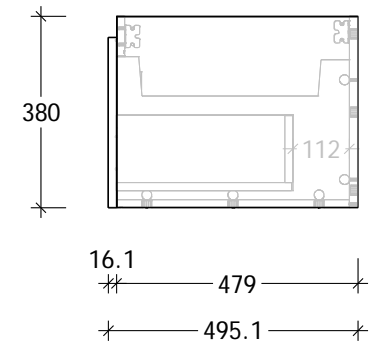

NAME:	GQSL0600WH
SIZE:	600
WK/WH:	WALL HUNG
CONFIGURATION:	CENTRE BOWL

NAME:	GQSL0750WHL
SIZE:	750
WK/WH:	WALL HUNG
CONFIGURATION:	LEFT BOWL

NAME:	GQSL10900WHL
SIZE:	900
WK/WH:	WALL HUNG
CONFIGURATION:	LEFT BOWL

NAME:	GQSL1200WHS
SIZE:	1200
WK/WH:	WALL HUNG
CONFIGURATION:	CENTRE BOWL

NAME:	GQSL1500WHS
SIZE:	1500
WK/WH:	WALL HUNG
CONFIGURATION:	CENTRE BOWL

NAME:	GQSL1500WHD
SIZE:	1500
WK/WH:	WALL HUNG
CONFIGURATION:	DOUBLE BOWL

NAME:	GQSL1800WHS
SIZE:	1800
WK/WH:	WALL HUNG
CONFIGURATION:	CENTRE BOWL

NAME:	GQSL1800WHD
SIZE:	1800
WK/WH:	WALL HUNG
CONFIGURATION:	DOUBLE BOWL