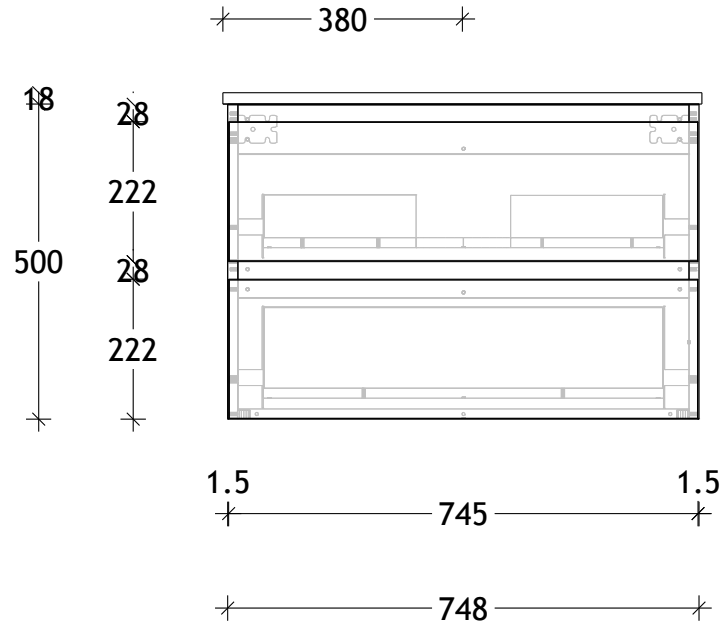

NAME:	GCTWA750WH
SIZE:	750
WK/WH:	WALL HUNG
CONFIGURATION:	CENTRE BOWL

-96.3-