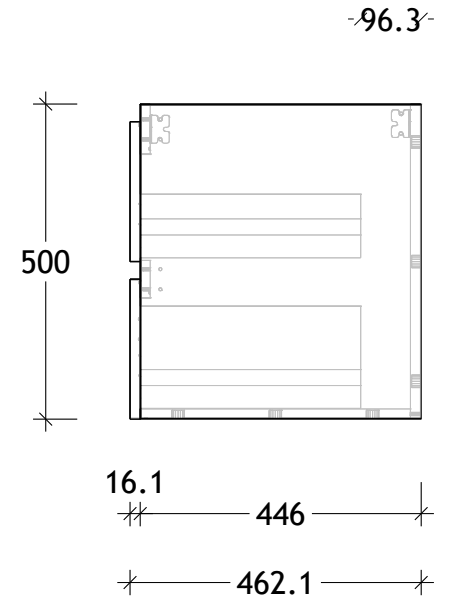

NAME:	GCTWA750WH
SIZE:	750
WK/WH:	WALL HUNG
CONFIGURATION:	CENTRE BOWL

-96.3-