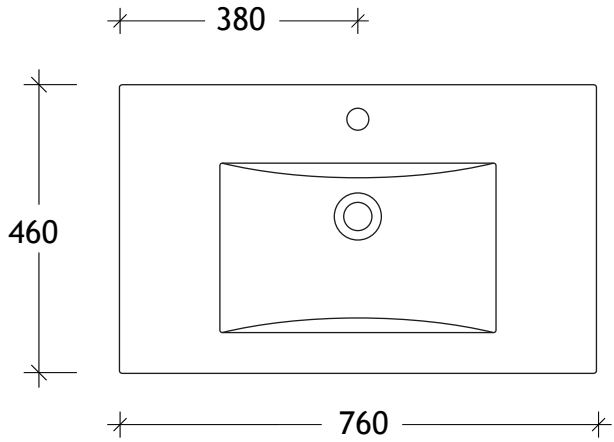

NAME:	GCTWA750WH
SIZE:	750
WK/WH:	WALL HUNG
CONFIGURATION:	CENTRE BOWL

-96.3-