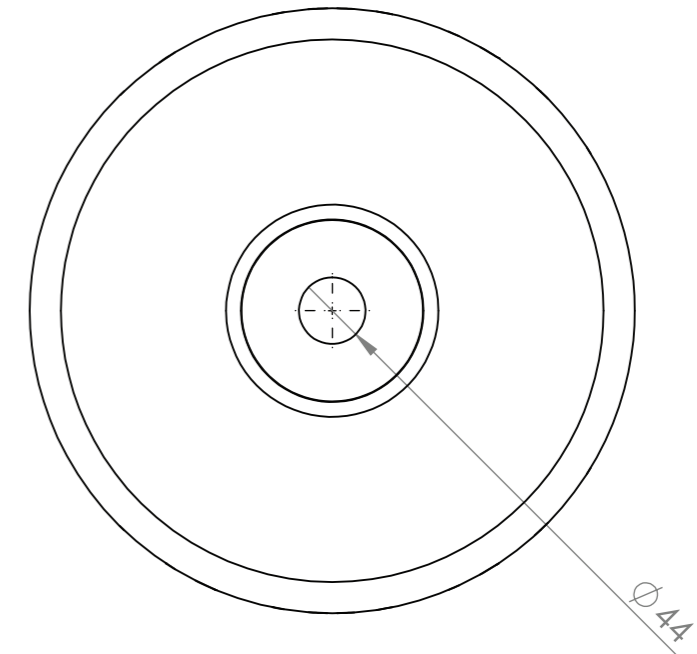

SECTION A-A

SCALE 1:5

TOP VIEW

SECTION B-B

BOTTOM VIEW

NOTES:
ALL DIMENSIONS IN MILLIMETRES
NOT TO SCALE

True Justice under-counter: Unity
Solid white (matte)
Overall dimensions: 400 dia
TOPTUNI400

DISCLAIMER: Architectural Designer Products does not recommend cutting basin hole in benchtop material until basin is on site. Actual basin dimensions may vary.