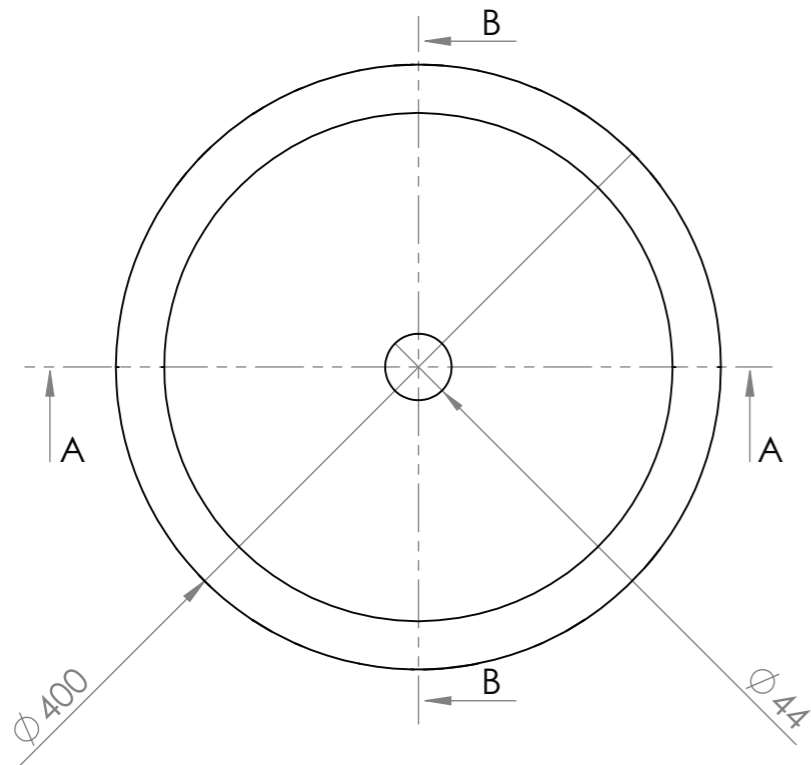

SECTION A-A

SCALE 1:5

TOP VIEW

SECTION B-B

BOTTOM VIEW

NOTES:
ALL DIMENSIONS IN MILLIMETRES
NOT TO SCALE

True Justice under-counter: Unity
Solid white (matte)
Overall dimensions: 400 dia
TOPTUNI400

DISCLAIMER: Architectural Designer Products does not recommend cutting basin hole in benchtop material until basin is on site. Actual basin dimensions may vary.