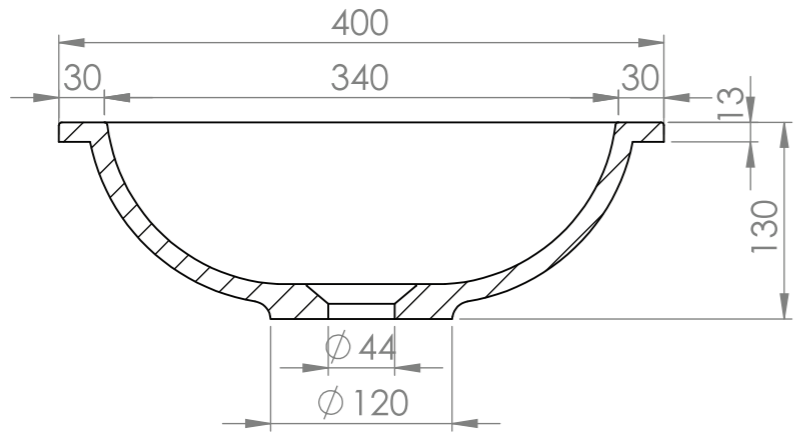

SECTION A-A

SCALE 1:5

TOP VIEW

SECTION B-B

BOTTOM VIEW

NOTES:
ALL DIMENSIONS IN MILLIMETRES
NOT TO SCALE

True Justice under-counter: Unity
Solid white (matte)
Overall dimensions: 400 dia
TOPTUNI400

DISCLAIMER: Architectural Designer Products does not recommend cutting basin hole in benchtop material until basin is on site. Actual basin dimensions may vary.