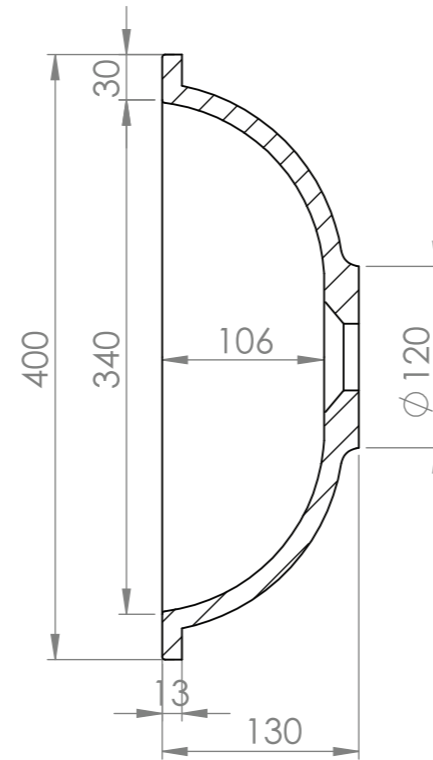

SECTION A-A

SCALE 1:5

TOP VIEW

SECTION B-B

BOTTOM VIEW

NOTES:
ALL DIMENSIONS IN MILLIMETRES
NOT TO SCALE

True Justice under-counter: Unity
Solid white (matte)
Overall dimensions: 400 dia
TOPTUNI400

DISCLAIMER: Architectural Designer Products does not recommend cutting basin hole in benchtop material until basin is on site. Actual basin dimensions may vary.