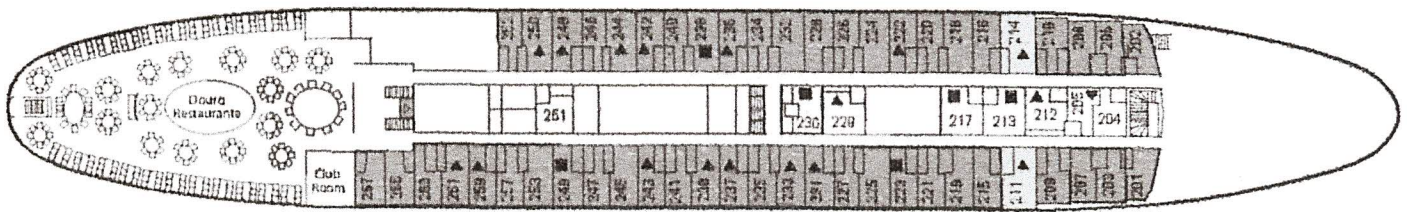

DECK PLAN

Deck Navigators

Deck Promenade

Deck Upper

Deck Reception

Deck Ocean

- Cat 1: Inside | Interior
- Cat 2: Outside | Exterior
- Cat 3: Outside | Exterior
- Cat 4: Outside Superior | Exterior Superior
- Cat 5: Outside Premium | Exterior Premium
- Cat 6: Outside Lux | Exterior Luxo
- Cat 5g: Outside Individual | Exterior Individual

- ▲ Tripe Triplo
- Quadruplo
- ▼ Duplo e Bed
- ◻ Cama Casa
- ◌ Convertible (twinn or double bed) | Convertível (cama de casal ou 2 camas soltas)
- Single Individual
- Lift Elevador
- ⊗ Partial Obstructed view | Vista Parcialmente Obstruída