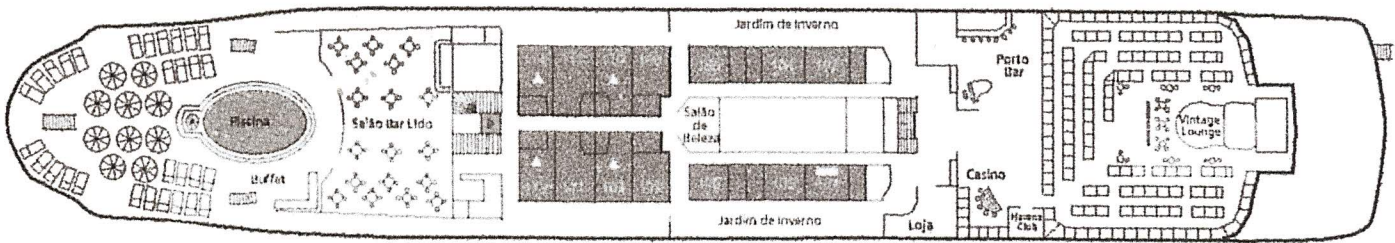

DECK PLAN

Deck Navigators

Deck Promenade

Deck Upper

Deck Reception

Deck Ocean

- Cat 1: Inside | Interior
- Cat 2: Outside | Exterior
- Cat 3: Outside | Exterior
- Cat 4: Outside Superior | Exterior Superior
- Cat 5: Outside Premium | Exterior Premium
- Cat 6: Outside Lux | Exterior Luxo
- Cat 5g: Outside Individual | Exterior Individual

- ▲ Tripe Triplo
- Quadruplo
- ▼ Duplo e Bed
- ◻ Cama Casa
- ◌ Convertible (twinn or double bed) | Convertível (cama de casal ou 2 camas soltas)
- Single Individual
- Lift Elevador
- ⊗ Partial Obstructed view | Vista Parcialmente Obstruída