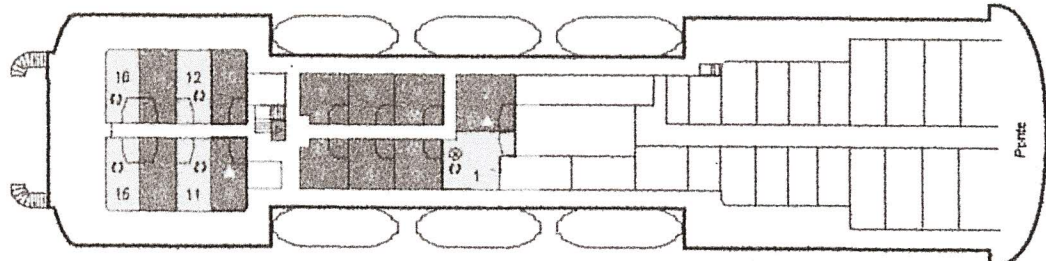

DECK PLAN

Deck Navigators

Deck Promenade

Deck Upper

Deck Reception

Deck Ocean

- Cat 1: Inside | Interior
- Cat 2: Outside | Exterior
- Cat 3: Outside | Exterior
- Cat 4: Outside Superior | Exterior Superior
- Cat 5: Outside Premium | Exterior Premium
- Cat 6: Outside Lux | Exterior Luxo
- Cat 5g: Outside Individual | Exterior Individual

- ▲ Tripe Triplo
- Quadruplo
- ▼ Duplo e Bed
- ◻ Cama Casa
- ◌ Convertible (twinn or double bed) | Convertível (cama de casal ou 2 camas soltas)
- Single Individual
- Lift Elevador
- ⊗ Partial Obstructed view | Vista Parcialmente Obstruída