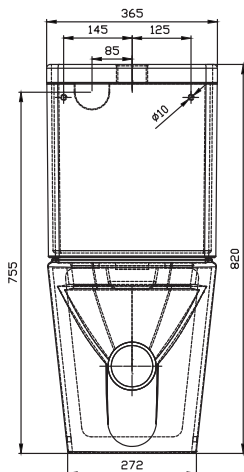

Harmony

BASSINI

Back to Wall Toilet Suite

PRODUCT CODE: **HARMONY10250**

FEATURES:

RIM CONFIGURATION	Box Rim
WASTE OUTLET	S or P Trap using Universal Connector
INLET	Back (Top) Inlet on left of cistern
SEAT	Slim Soft-Close
COLOUR	White
MATERIAL	Vitreous China
PAN SET-OUT	90-190mm
WEIGHT	33kg Pan, 15kg Cistern
FLUSHING (Ltr)	4.5 Litres Full Flush, 3.0 Litres Half Flush, 3.5 Litres Average Flush
WELS RATING	4 Star
AUSTRALIAN STANDARDS	AS1172.1-2014 AS1172.2-2014
WARRANTY	10 Years Pan & Cistern, 2 Years Seat, 5 Years Valves, 1 Year Push Buttons

harmonybathroomware.com.au

WATER RATING
www.waterrating.gov.au

3.5 litres average flush
4.5 L per full flush / 3 L per half flush

In accordance with AS/NZS 6400
Licence No. I642
Plumbing Plus
Bathroom Kitchen Laundry Pty Ltd