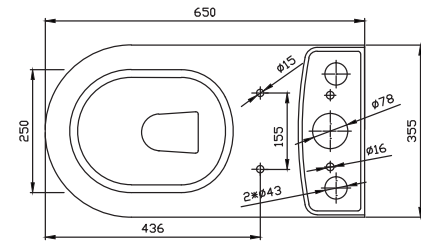

Harmony

BASSINI

Back to Wall Toilet Suite

PRODUCT CODE: **HARMONY10250**

FEATURES:

RIM CONFIGURATION	Box Rim
WASTE OUTLET	S or P Trap using Universal Connector
INLET	Back (Top) Inlet on left of cistern
SEAT	Slim Soft-Close
COLOUR	White
MATERIAL	Vitreous China
PAN SET-OUT	90-190mm
WEIGHT	33kg Pan, 15kg Cistern
FLUSHING (Ltr)	4.5 Litres Full Flush, 3.0 Litres Half Flush, 3.5 Litres Average Flush
WELS RATING	4 Star
AUSTRALIAN STANDARDS	AS1172.1-2014 AS1172.2-2014
WARRANTY	10 Years Pan & Cistern, 2 Years Seat, 5 Years Valves, 1 Year Push Buttons

harmonybathroomware.com.au

WATER RATING
www.waterrating.gov.au

3.5 litres average flush
4.5 L per full flush / 3 L per half flush

In accordance with AS/NZS 6400
Licence No. I642
Plumbing Plus
Bathroom Kitchen Laundry Pty Ltd