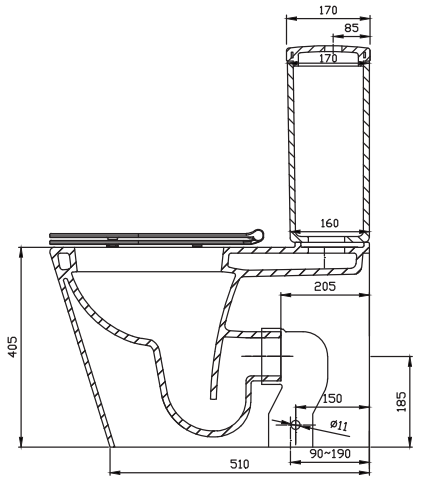

Harmony

BASSINI

Back to Wall Toilet Suite

PRODUCT CODE: **HARMONY10250**

FEATURES:

RIM CONFIGURATION	Box Rim
WASTE OUTLET	S or P Trap using Universal Connector
INLET	Back (Top) Inlet on left of cistern
SEAT	Slim Soft-Close
COLOUR	White
MATERIAL	Vitreous China
PAN SET-OUT	90-190mm
WEIGHT	33kg Pan, 15kg Cistern
FLUSHING (Ltr)	4.5 Litres Full Flush, 3.0 Litres Half Flush, 3.5 Litres Average Flush
WELS RATING	4 Star
AUSTRALIAN STANDARDS	AS1172.1-2014 AS1172.2-2014
WARRANTY	10 Years Pan & Cistern, 2 Years Seat, 5 Years Valves, 1 Year Push Buttons

harmonybathroomware.com.au

WATER RATING
www.waterrating.gov.au

3.5 litres average flush
4.5 L per full flush / 3 L per half flush

In accordance with AS/NZS 6400
Licence No. I642
Plumbing Plus
Bathroom Kitchen Laundry Pty Ltd

WaterMark

AS 1172.1 - AS 1172.2
Certificate No. 23263

VERSION DATE: 2019/03

DISCLAIMER: The installation of this toilet suite should be undertaken by a qualified and licensed plumber and in accordance with the National Plumbing Code AS/NZS 3500.2.2. Harmony sanitaryware products are designed to meet the appropriate Australian standards. Dimensions and set-outs contained are correct at the time of publication. However, neither the manufacturer nor the distributor takes responsibility for printing errors. The manufacturer and the distributor reserve the right to vary specifications or delete toilet suite models without prior notification. A failure to follow the installation instructions, or a failure to have the product installed by a licensed tradesperson, may void the product's warranty.