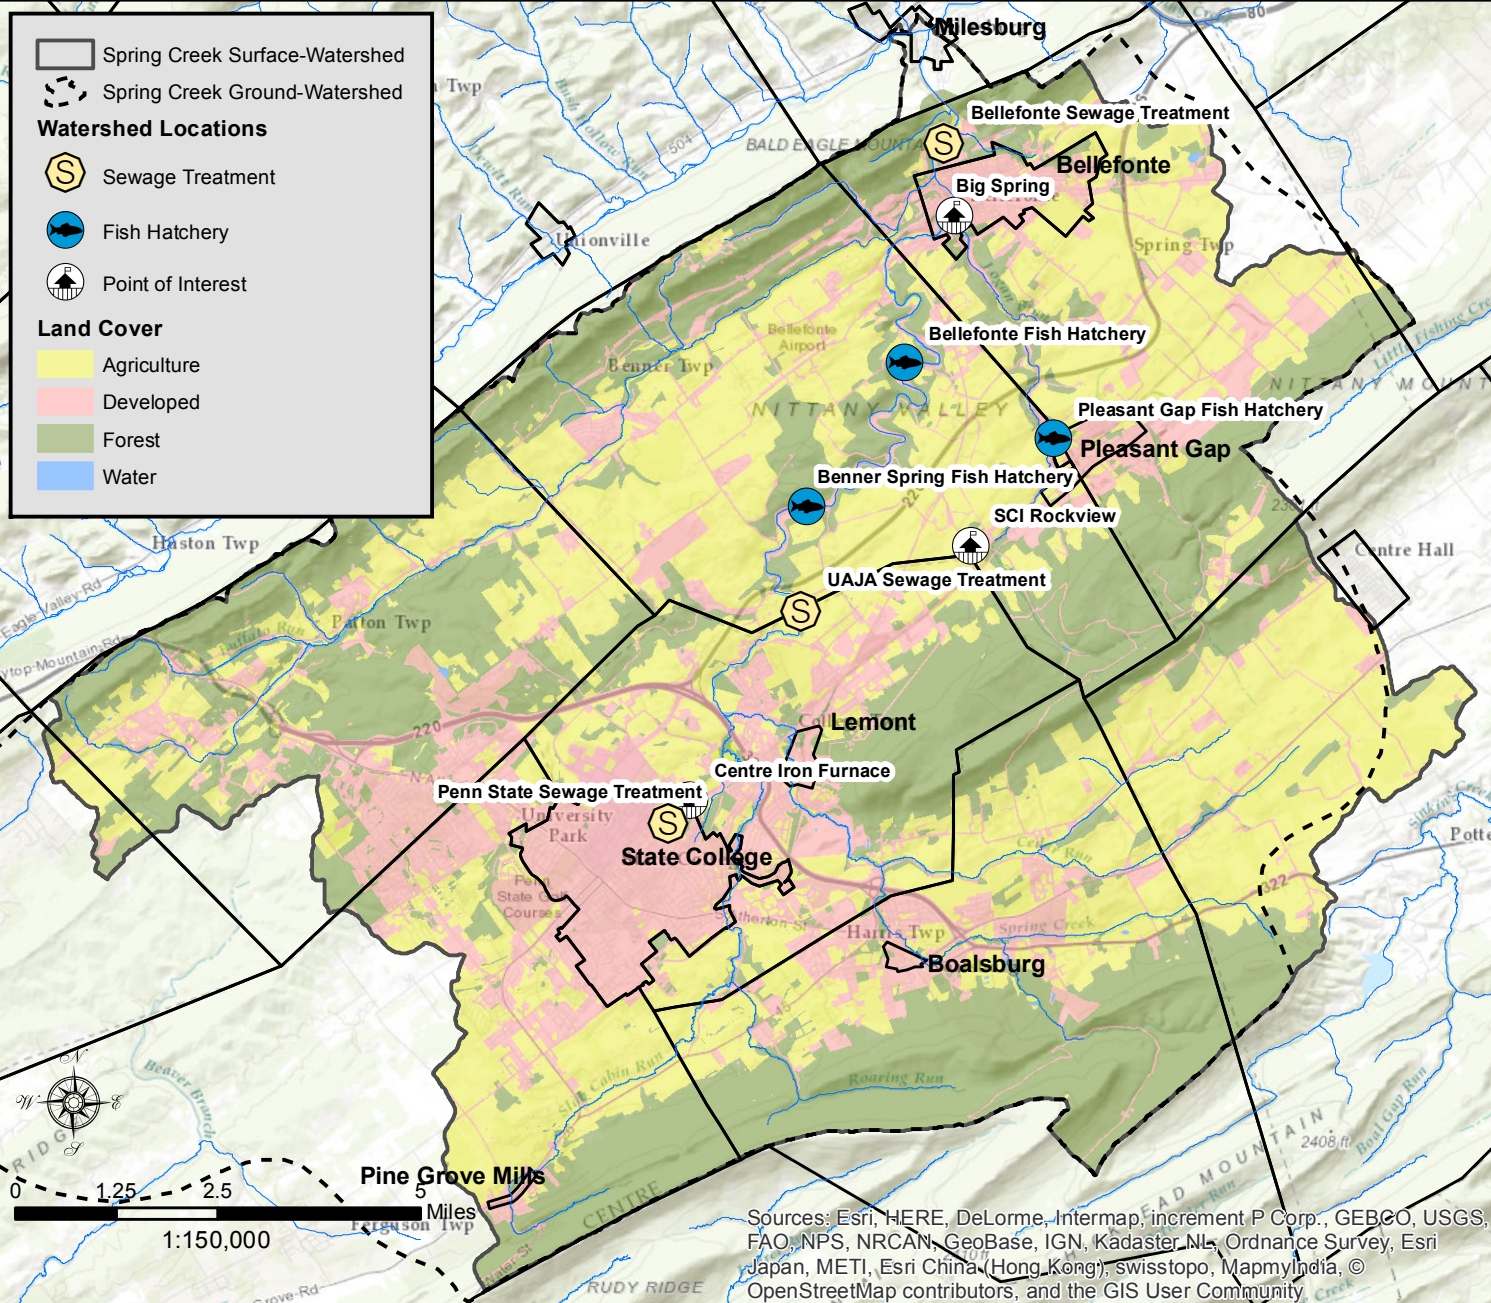

Spring Creek Surface-Watershed
 Spring Creek Ground-Watershed
Watershed Locations
S Sewage Treatment
🐟 Fish Hatchery
🏠 Point of Interest
Land Cover
 Agriculture
 Developed
 Forest
 Water

Sources: Esri, HERE, DeLorme, Intermap, increment P Corp., GEBCO, USGS, FAO, NPS, NRCAN, GeoBase, IGN, Kadaster NL, Ordnance Survey, Esri Japan, METI, Esri China (Hong Kong), swisstopo, MapmyIndia, © OpenStreetMap contributors, and the GIS User Community