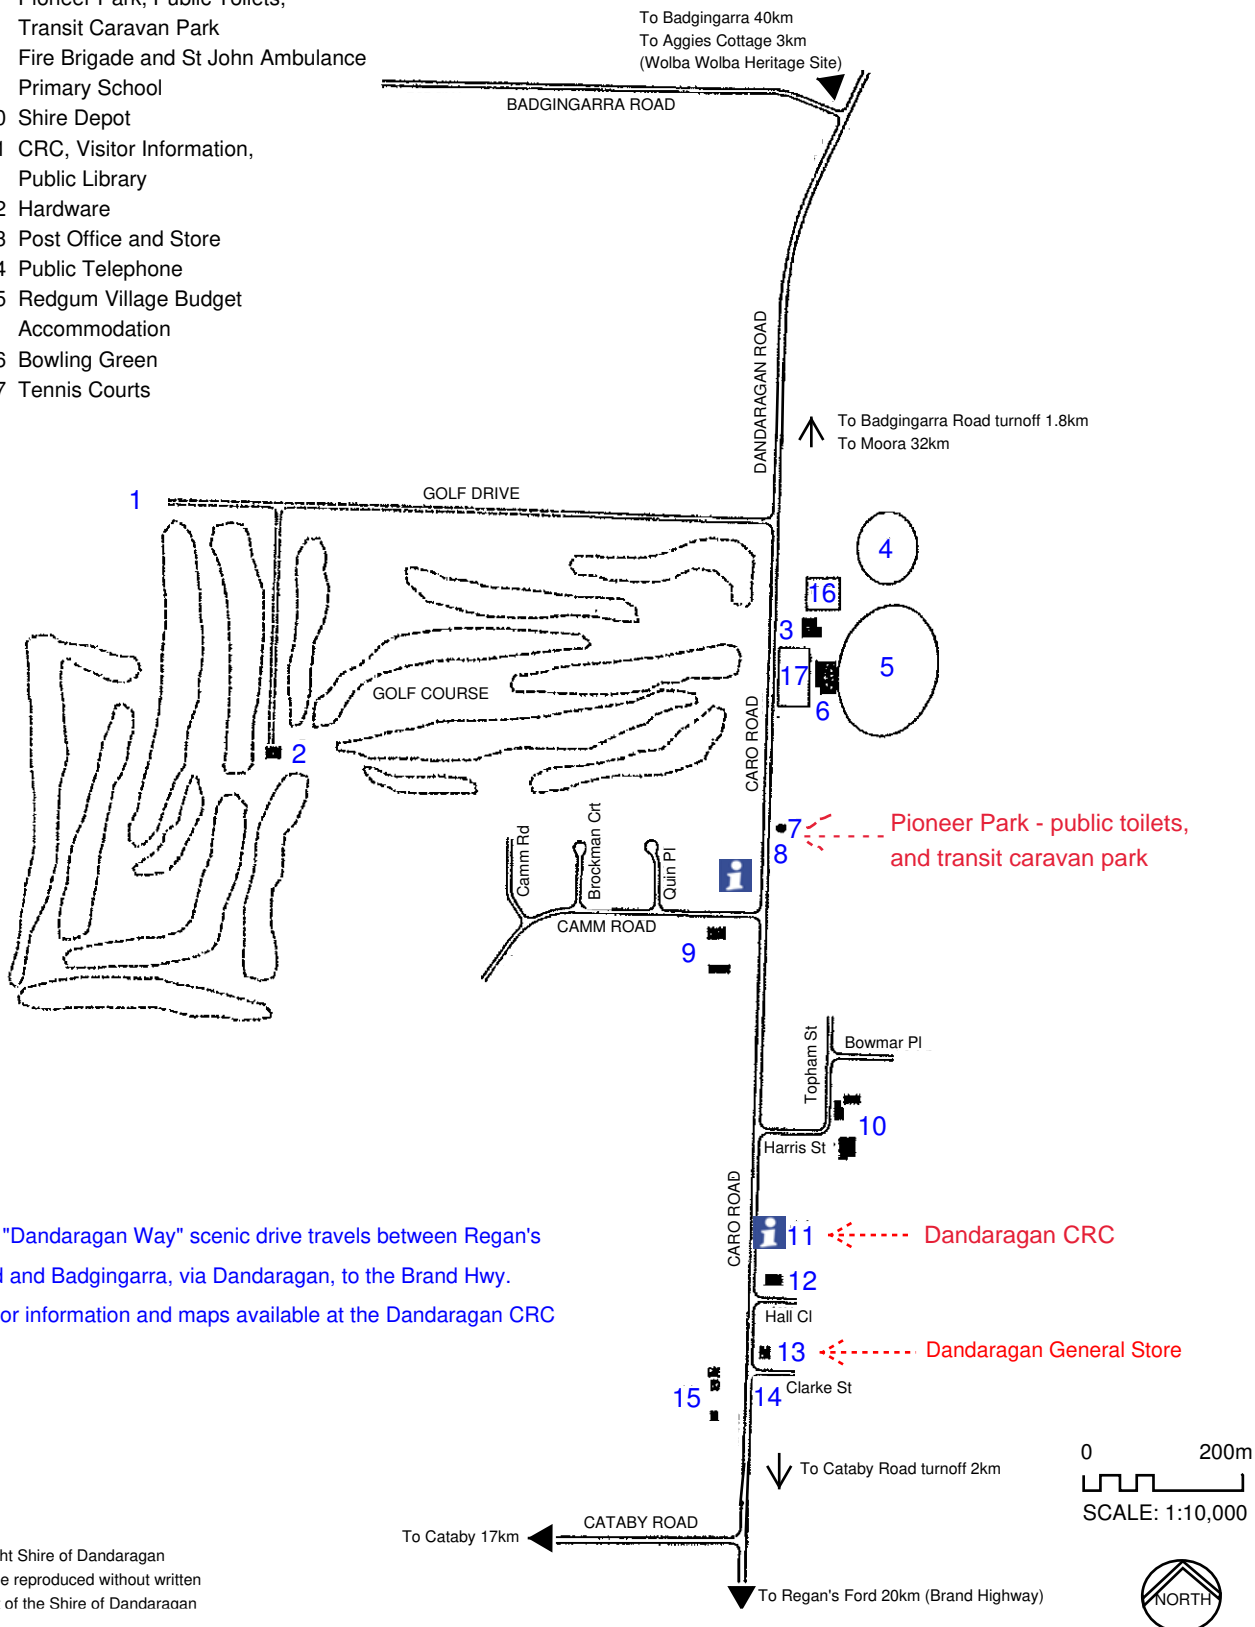

Welcome to DANDARAGAN

MAP KEY

- 1 Landfill site and recycling depot
- 2 Golf Clubhouse
- 3 Community Recreation Centre
- 4 Junior Oval
- 5 Oval
- 6 Community Centre
- 7 Pioneer Park, Public Toilets,
Transit Caravan Park
- 8 Fire Brigade and St John Ambulance
- 9 Primary School
- 10 Shire Depot
- 11 CRC, Visitor Information,
Public Library
- 12 Hardware
- 13 Post Office and Store
- 14 Public Telephone
- 15 Redgum Village Budget
Accommodation
- 16 Bowling Green
- 17 Tennis Courts

The "Dandaragan Way" scenic drive travels between Regan's Ford and Badgingarra, via Dandaragan, to the Brand Hwy.
Visitor information and maps available at the Dandaragan CRC