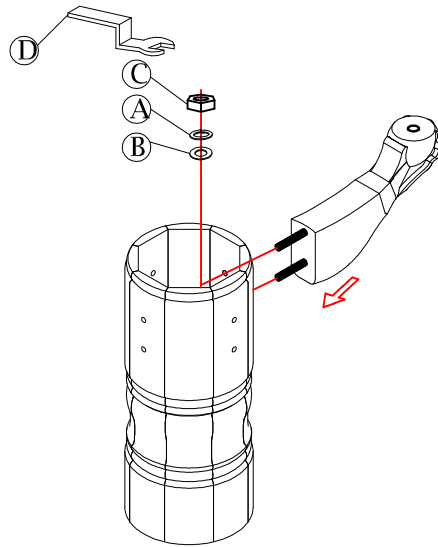

— EST. 1987 —

A H B

HOME FURNITURE COLLECTIONS

ASSEMBLY INSTRUCTION

FULL HOUSE TABLE

LOOSELY ATTACH EACH BOLT UNTIL FRAME IS ASSEMBLED, THEN TIGHTEN WHEN COMPLETE

STEP 1

STEP 2

HOME FURNITURE COLLECTIONS

ASSEMBLY INSTRUCTION

FULL HOUSE TABLE

LOOSELY ATTACH EACH BOLT UNTIL FRAME IS ASSEMBLED, THEN TIGHTEN WHEN COMPLETE

STEP 3

STEP 4

MADE IN CHINA

HARDWARE LIST

<p>A</p>  <p>SPRING WASHER Ø5/16" 12PCS</p>	<p>B</p>  <p>FLAT WASHER Ø5/16"*22mm 12PCS</p>	<p>C</p>  <p>NUT Ø5/16" 12PCS</p>	<p>D</p>  <p>OPEN-HEAD WRENCH 12mm 1pc</p>	<p>E</p>  <p>CUP HOLDERS Ø102*58mm 12PCS</p>
---	--	---	---	--