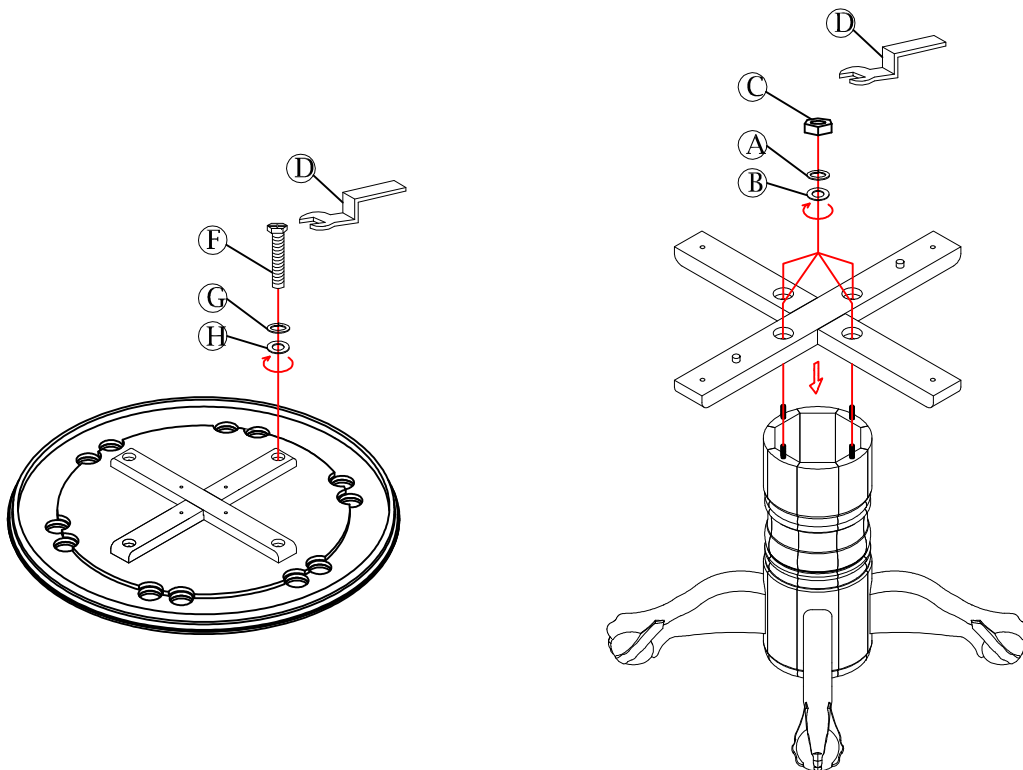

— EST. 1987 —

A H B

HOME FURNITURE COLLECTIONS

ASSEMBLY INSTRUCTION

FULL HOUSE TABLE

LOOSELY ATTACH EACH BOLT UNTIL FRAME IS ASSEMBLED, THEN TIGHTEN WHEN COMPLETE

STEP 1

STEP 2

HOME FURNITURE COLLECTIONS

ASSEMBLY INSTRUCTION

FULL HOUSE TABLE

LOOSELY ATTACH EACH BOLT UNTIL FRAME IS ASSEMBLED, THEN TIGHTEN WHEN COMPLETE

STEP 3

STEP 4

MADE IN CHINA

HARDWARE LIST

<p>A</p>  <p>SPRING WASHER Ø5/16" 12PCS</p>	<p>B</p>  <p>FLAT WASHER Ø5/16"*22mm 12PCS</p>	<p>C</p>  <p>NUT Ø5/16" 12PCS</p>	<p>D</p>  <p>OPEN-HEAD WRENCH 12mm 1pc</p>	<p>E</p>  <p>CUP HOLDERS Ø102*58mm 12PCS</p>
---	--	---	---	--