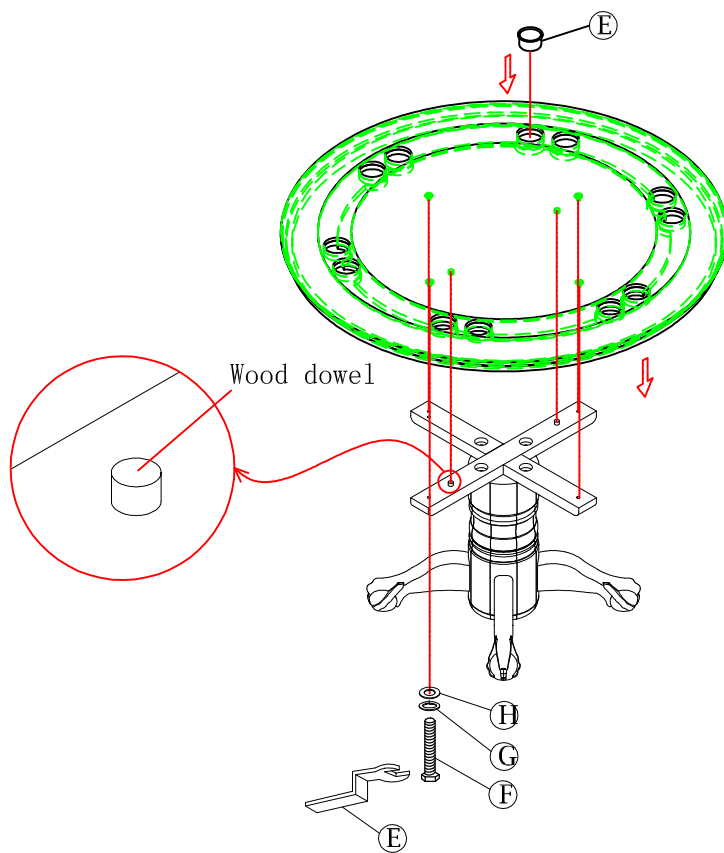

— EST. 1987 —

A H B

HOME FURNITURE COLLECTIONS

ASSEMBLY INSTRUCTION

FULL HOUSE TABLE

LOOSELY ATTACH EACH BOLT UNTIL FRAME IS ASSEMBLED, THEN TIGHTEN WHEN COMPLETE

STEP 1

STEP 2

HOME FURNITURE COLLECTIONS

ASSEMBLY INSTRUCTION

FULL HOUSE TABLE

LOOSELY ATTACH EACH BOLT UNTIL FRAME IS ASSEMBLED, THEN TIGHTEN WHEN COMPLETE

STEP 3

STEP 4

MADE IN CHINA

HARDWARE LIST

<p>A</p>  <p>SPRING WASHER Ø5/16" 12PCS</p>	<p>B</p>  <p>FLAT WASHER Ø5/16"*22mm 12PCS</p>	<p>C</p>  <p>NUT Ø5/16" 12PCS</p>	<p>D</p>  <p>OPEN-HEAD WRENCH 12mm 1pc</p>	<p>E</p>  <p>CUP HOLDERS Ø102*58mm 12PCS</p>
---	--	---	---	--