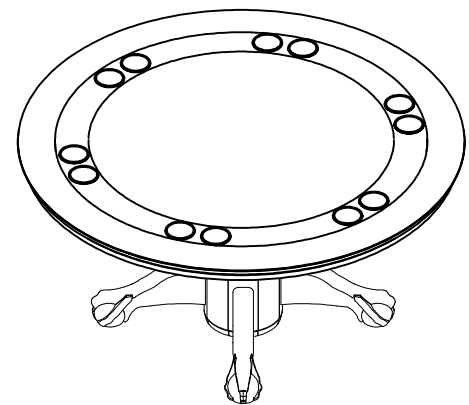

— EST. 1987 —

A H B

HOME FURNITURE COLLECTIONS

ASSEMBLY INSTRUCTION

FULL HOUSE TABLE

LOOSELY ATTACH EACH BOLT UNTIL FRAME IS ASSEMBLED, THEN TIGHTEN WHEN COMPLETE

STEP 1

STEP 2

HOME FURNITURE COLLECTIONS

ASSEMBLY INSTRUCTION

FULL HOUSE TABLE

LOOSELY ATTACH EACH BOLT UNTIL FRAME IS ASSEMBLED, THEN TIGHTEN WHEN COMPLETE

STEP 3

STEP 4

MADE IN CHINA

HARDWARE LIST

<p>A</p>  <p>SPRING WASHER Ø5/16" 12PCS</p>	<p>B</p>  <p>FLAT WASHER Ø5/16"*22mm 12PCS</p>	<p>C</p>  <p>NUT Ø5/16" 12PCS</p>	<p>D</p>  <p>OPEN-HEAD WRENCH 12mm 1pc</p>	<p>E</p>  <p>CUP HOLDERS Ø102*58mm 12PCS</p>
---	--	---	---	--