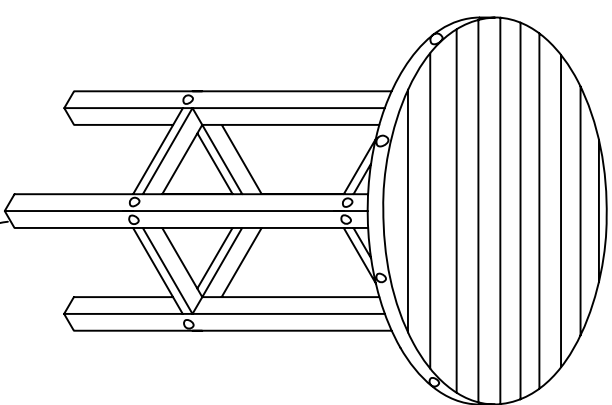

—EST. 1987—

DATE:9/28/2016

HOME FURNITURE COLLECTIONS
ASSEMBLY INSTRUCTIONS

GATEWAY PUB

PART#	DESCRIPTION	QTY
A	Bolt 5/16*3/4"	8
B	Flat Washer	8
C	Lock Washer	8
D	Allen Wrench 5mm	1

Adjustable Levelers

MADE IN CHINA