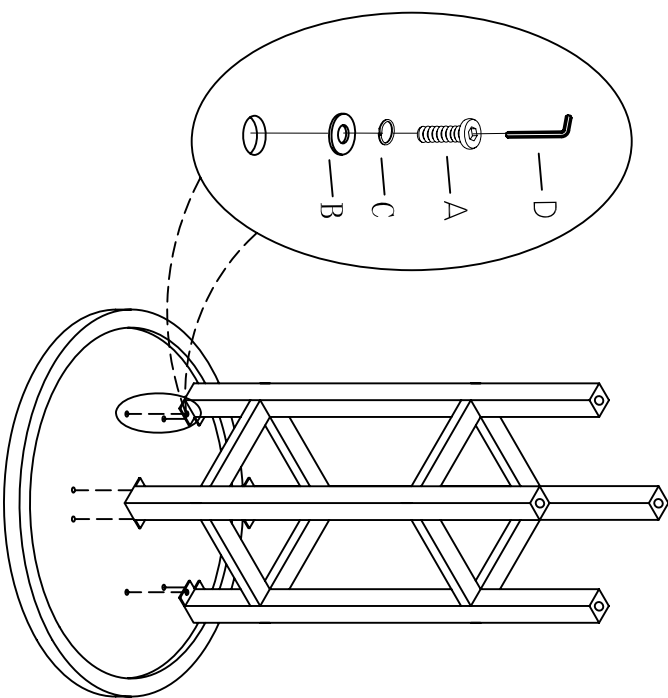

—EST. 1987—

DATE:9/28/2016

HOME FURNITURE COLLECTIONS
ASSEMBLY INSTRUCTIONS

GATEWAY PUB

PART#	DESCRIPTION	QTY
A	Bolt 5/16*3/4"	8
B	Flat Washer	8
C	Lock Washer	8
D	Allen Wrench 5mm	1

Adjustable Levelers

MADE IN CHINA