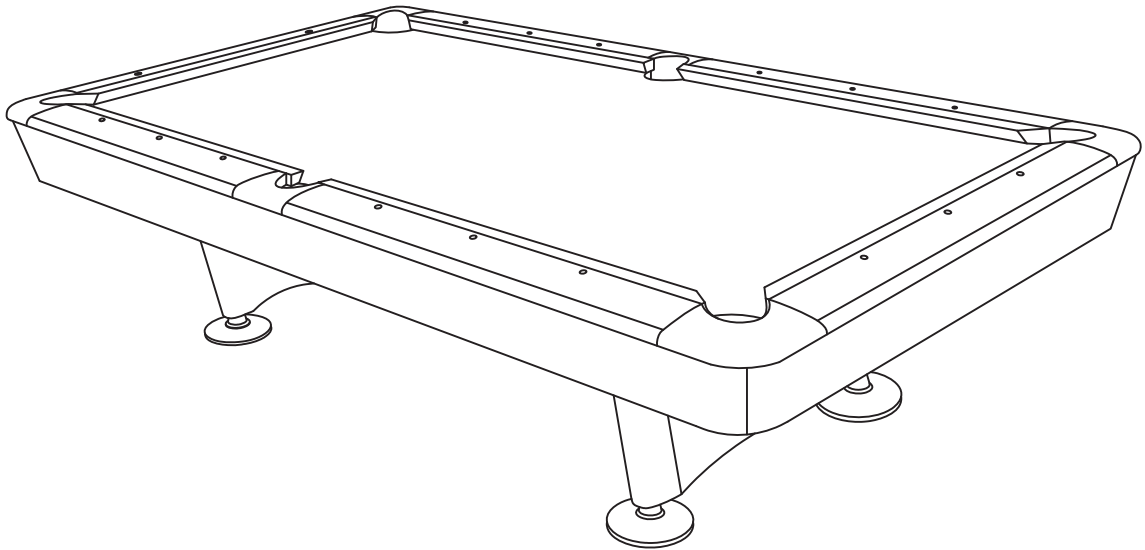

Model Number:988806BLK-KD

Lennox Billiard Table

INSTRUCTION MANUAL

Parts List

<p>#1</p>  <p>Leg 2 pieces</p>	<p>#2</p>  <p>Summer 2 pieces</p>	<p>#3</p>  <p>Side crossbeam 2 pieces</p>	<p>#4</p>  <p>Middle crossbeam 2 pieces</p>
<p>#5</p>  <p>Side panel 2 pieces</p>	<p>#6</p>  <p>End panel 2 pieces</p>	<p>#7</p>  <p>Right top rail 2 pieces</p>	<p>#8</p>  <p>Left top rail 2 pieces</p>
<p>#9</p>  <p>End top rail 2 pieces</p>	<p>#10</p>  <p>Bottom board 1 piece</p>	<p>#11</p>  <p>Side cover board 2 pieces</p>	<p>#12</p>  <p>Middle cover board 2 pieces</p>
<p>#13</p>  <p>Ene cover board 2 pieces</p>	<p>#14</p>  <p>End top corner 4 pieces</p>	<p>#15</p>  <p>Middle top corner 2 pieces</p>	<p>#16</p>  <p>Side basket 4 pieces</p>
<p>#17</p>  <p>Middle basket 2 pieces</p>	<p>#18</p>  <p>3/8"X4-1/2" Bolt 8 pieces</p>	<p>#19</p>  <p>3/8" Nut 20 pieces</p>	<p>#20</p>  <p>3/8"X35mm Washer 34 pieces</p>
<p>#21</p>  <p>3/8"X2" Bolt 18 pieces</p>	<p>#22</p>  <p>3/16"X5/8" Bolt 12 pieces</p>	<p>#23</p>  <p>Medal Connection 4 pieces</p>	<p>#24</p>  <p>T4X3/4" Screw 8 pieces</p>