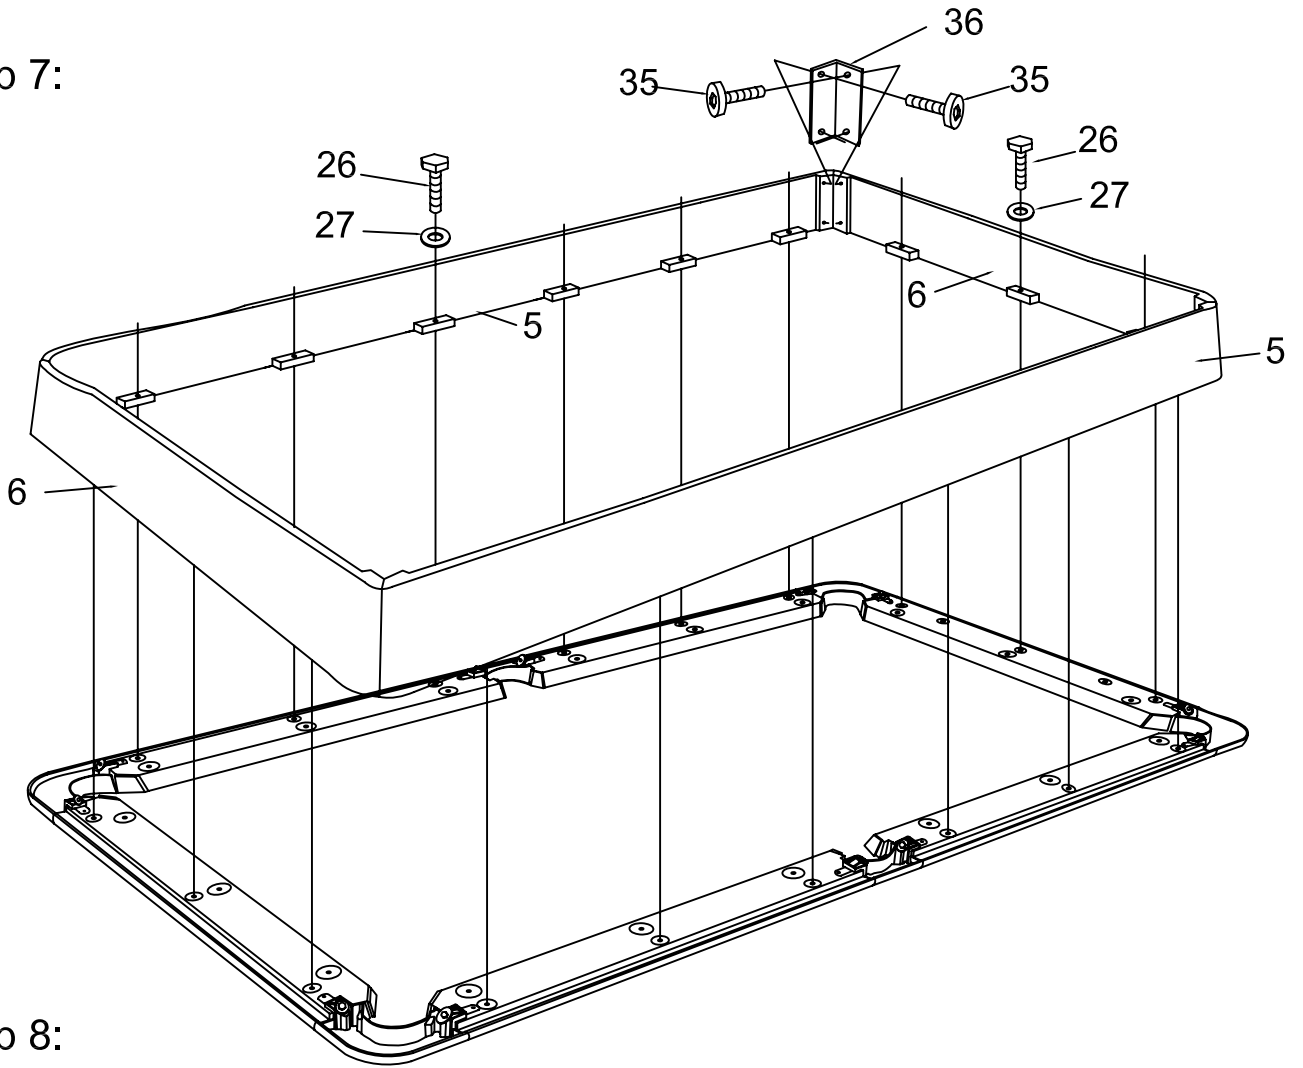

Step 7:

Step 8: