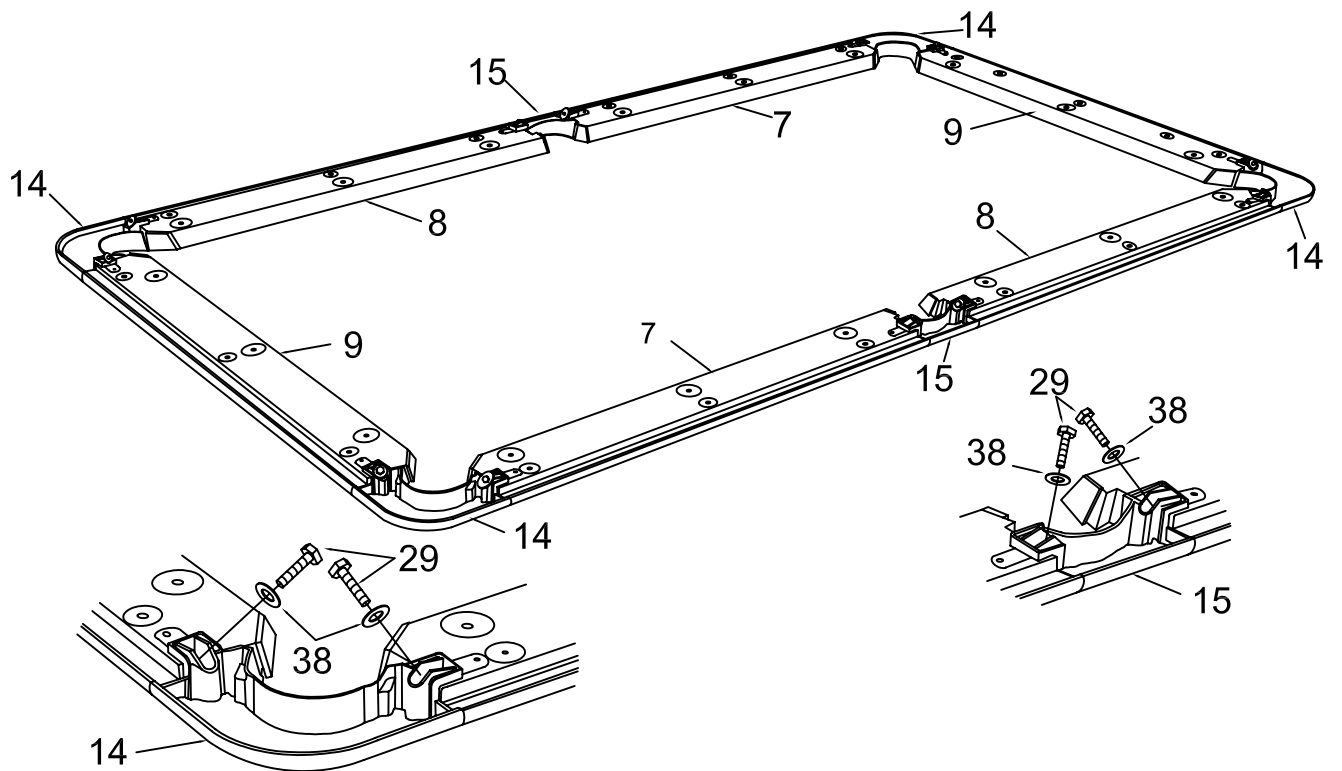

Model Number:988806BLK-KD

Lennox Billiard Table

INSTRUCTION MANUAL

Parts List

<p>#1</p>  <p>Leg 2 pieces</p>	<p>#2</p>  <p>Summer 2 pieces</p>	<p>#3</p>  <p>Side crossbeam 2 pieces</p>	<p>#4</p>  <p>Middle crossbeam 2 pieces</p>
<p>#5</p>  <p>Side panel 2 pieces</p>	<p>#6</p>  <p>End panel 2 pieces</p>	<p>#7</p>  <p>Right top rail 2 pieces</p>	<p>#8</p>  <p>Left top rail 2 pieces</p>
<p>#9</p>  <p>End top rail 2 pieces</p>	<p>#10</p>  <p>Bottom board 1 piece</p>	<p>#11</p>  <p>Side cover board 2 pieces</p>	<p>#12</p>  <p>Middle cover board 2 pieces</p>
<p>#13</p>  <p>Ene cover board 2 pieces</p>	<p>#14</p>  <p>End top corner 4 pieces</p>	<p>#15</p>  <p>Middle top corner 2 pieces</p>	<p>#16</p>  <p>Side basket 4 pieces</p>
<p>#17</p>  <p>Middle basket 2 pieces</p>	<p>#18</p>  <p>3/8"X4-1/2" Bolt 8 pieces</p>	<p>#19</p>  <p>3/8" Nut 20 pieces</p>	<p>#20</p>  <p>3/8"X35mm Washer 34 pieces</p>
<p>#21</p>  <p>3/8"X2" Bolt 18 pieces</p>	<p>#22</p>  <p>3/16"X5/8" Bolt 12 pieces</p>	<p>#23</p>  <p>Medal Connection 4 pieces</p>	<p>#24</p>  <p>T4X3/4" Screw 8 pieces</p>

<p>#25</p>  <p>Leg leveler 4 pieces</p>	<p>#26</p>  <p>5/16"X1-3/4" Bolt 18 pieces</p>	<p>#27</p>  <p>5/16"X23mm Washer 18 pieces</p>	<p>#28</p>  <p>F5X1-1/2" Screw 12 pieces</p>
<p>#29</p>  <p>3/8"X1-1/4" Bolt 12 pieces</p>	<p>#30</p>  <p>3/8"X25mm Washer 24 pieces</p>	<p>#31</p>  <p>F4X1-1/2" Screw 36 pieces</p>	<p>#32</p>  <p>1/2"X1" Bolt 4 pieces</p>
<p>#33</p>  <p>1/2"X28mm Washer 4 pieces</p>	<p>#34</p>  <p>3/8"X2-3/4" Bolt 12 pieces</p>	<p>#35</p>  <p>1/4"X3/4" Bolt 16 pieces</p>	<p>#36</p>  <p>Side Connection 4 pieces</p>
<p>#37</p>  <p>Protector 12 pieces</p>	<p>#38</p>  <p>3/8"X32mm Washer 12 pieces</p>	<p>#39</p>  <p>Allen Key 1 piece</p>	<p>#40</p>  <p>Wrench 1 piece</p>

Step 1:

Step 2:

Step 3:

Step 4:

Step 5:

Step 6:

Step 7:

Step 8: