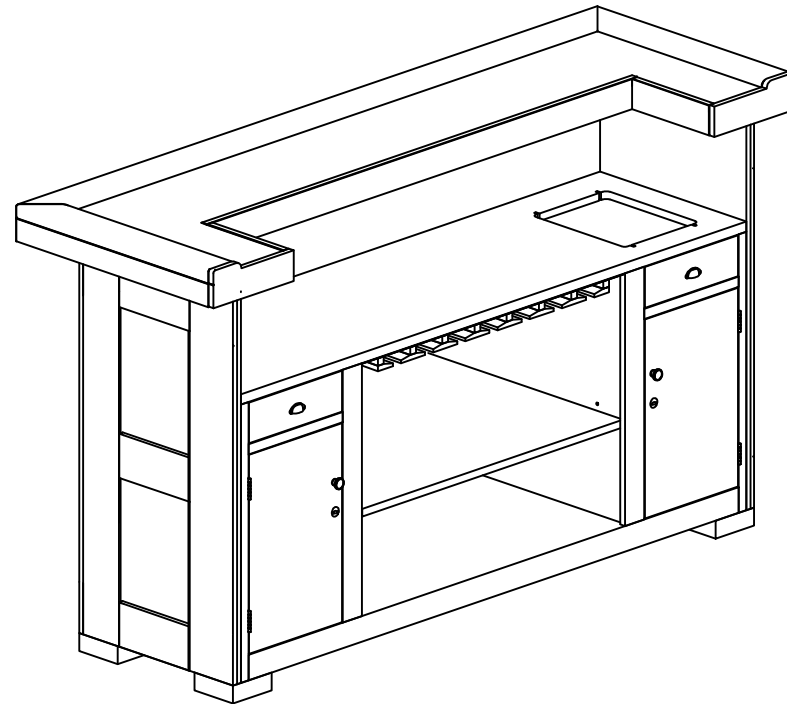

# #7237-84" CICERO & SAVANNAH BAR ASSEMBLY INSTRUCTION

NO.	SKETCH	SPEC	QTY
A		Ø10MM*30MM	8
B		Ø5/16"*Ø3/4"*2MM	12
C		Ø5/16"*1-1/4"	8
D		Ø5/16"*3-3/4"	4