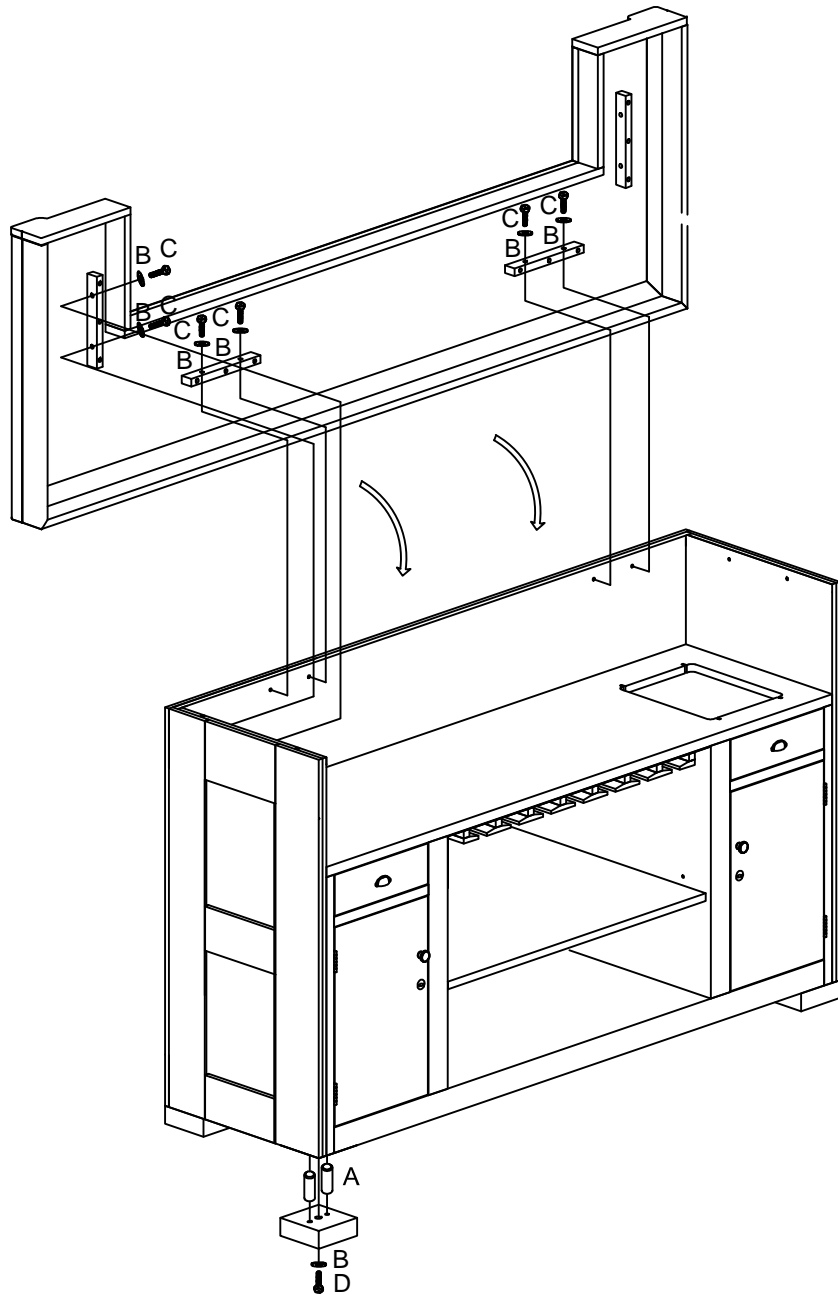

# #7237-84" CICERO & SAVANNAH BAR ASSEMBLY INSTRUCTION

NO.	SKETCH	SPEC	QTY
A		Ø10MM*30MM	8
B		Ø5/16"*Ø3/4"*2MM	12
C		Ø5/16"*1-1/4"	8
D		Ø5/16"*3-3/4"	4