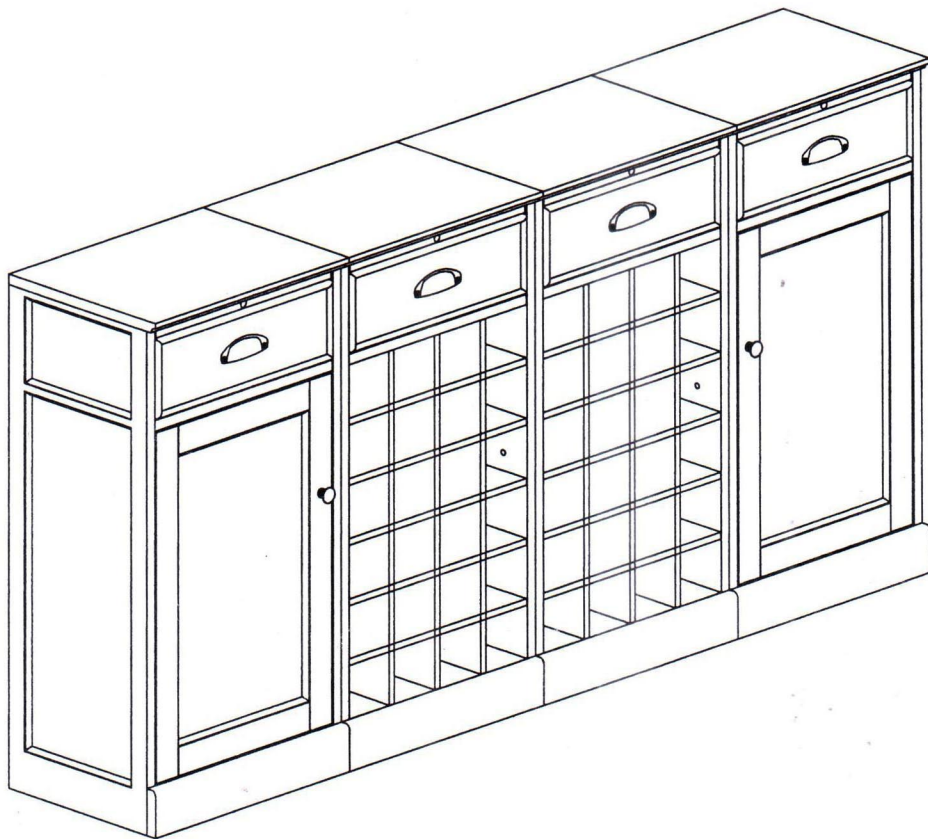

— EST. 1987 —  
**A H B**

HOME FURNITURE COLLECTIONS  
ASSEMBLY INSTRUCTIONS

60007 NATALIA BAR

DO NOT SET POWER DRILL ABOVE LEVEL 4  
LOOSELY ATTACH EACH SCREW UNTIL FRAME IS ASSEMBLED THEN TIGHTEN WHEN COMPLETE

HARDWARE LIST		QTY	OUTLOOK	
A	Wood Screw	2		Ø3*14mm
B	Support Bracket	1		54*13mm
C	Connector	2		Ø1/4"*1-1/4"

— EST. 1987 —  
**A H B**

HOME FURNITURE COLLECTIONS  
ASSEMBLY INSTRUCTIONS

60007 NATALIA BAR