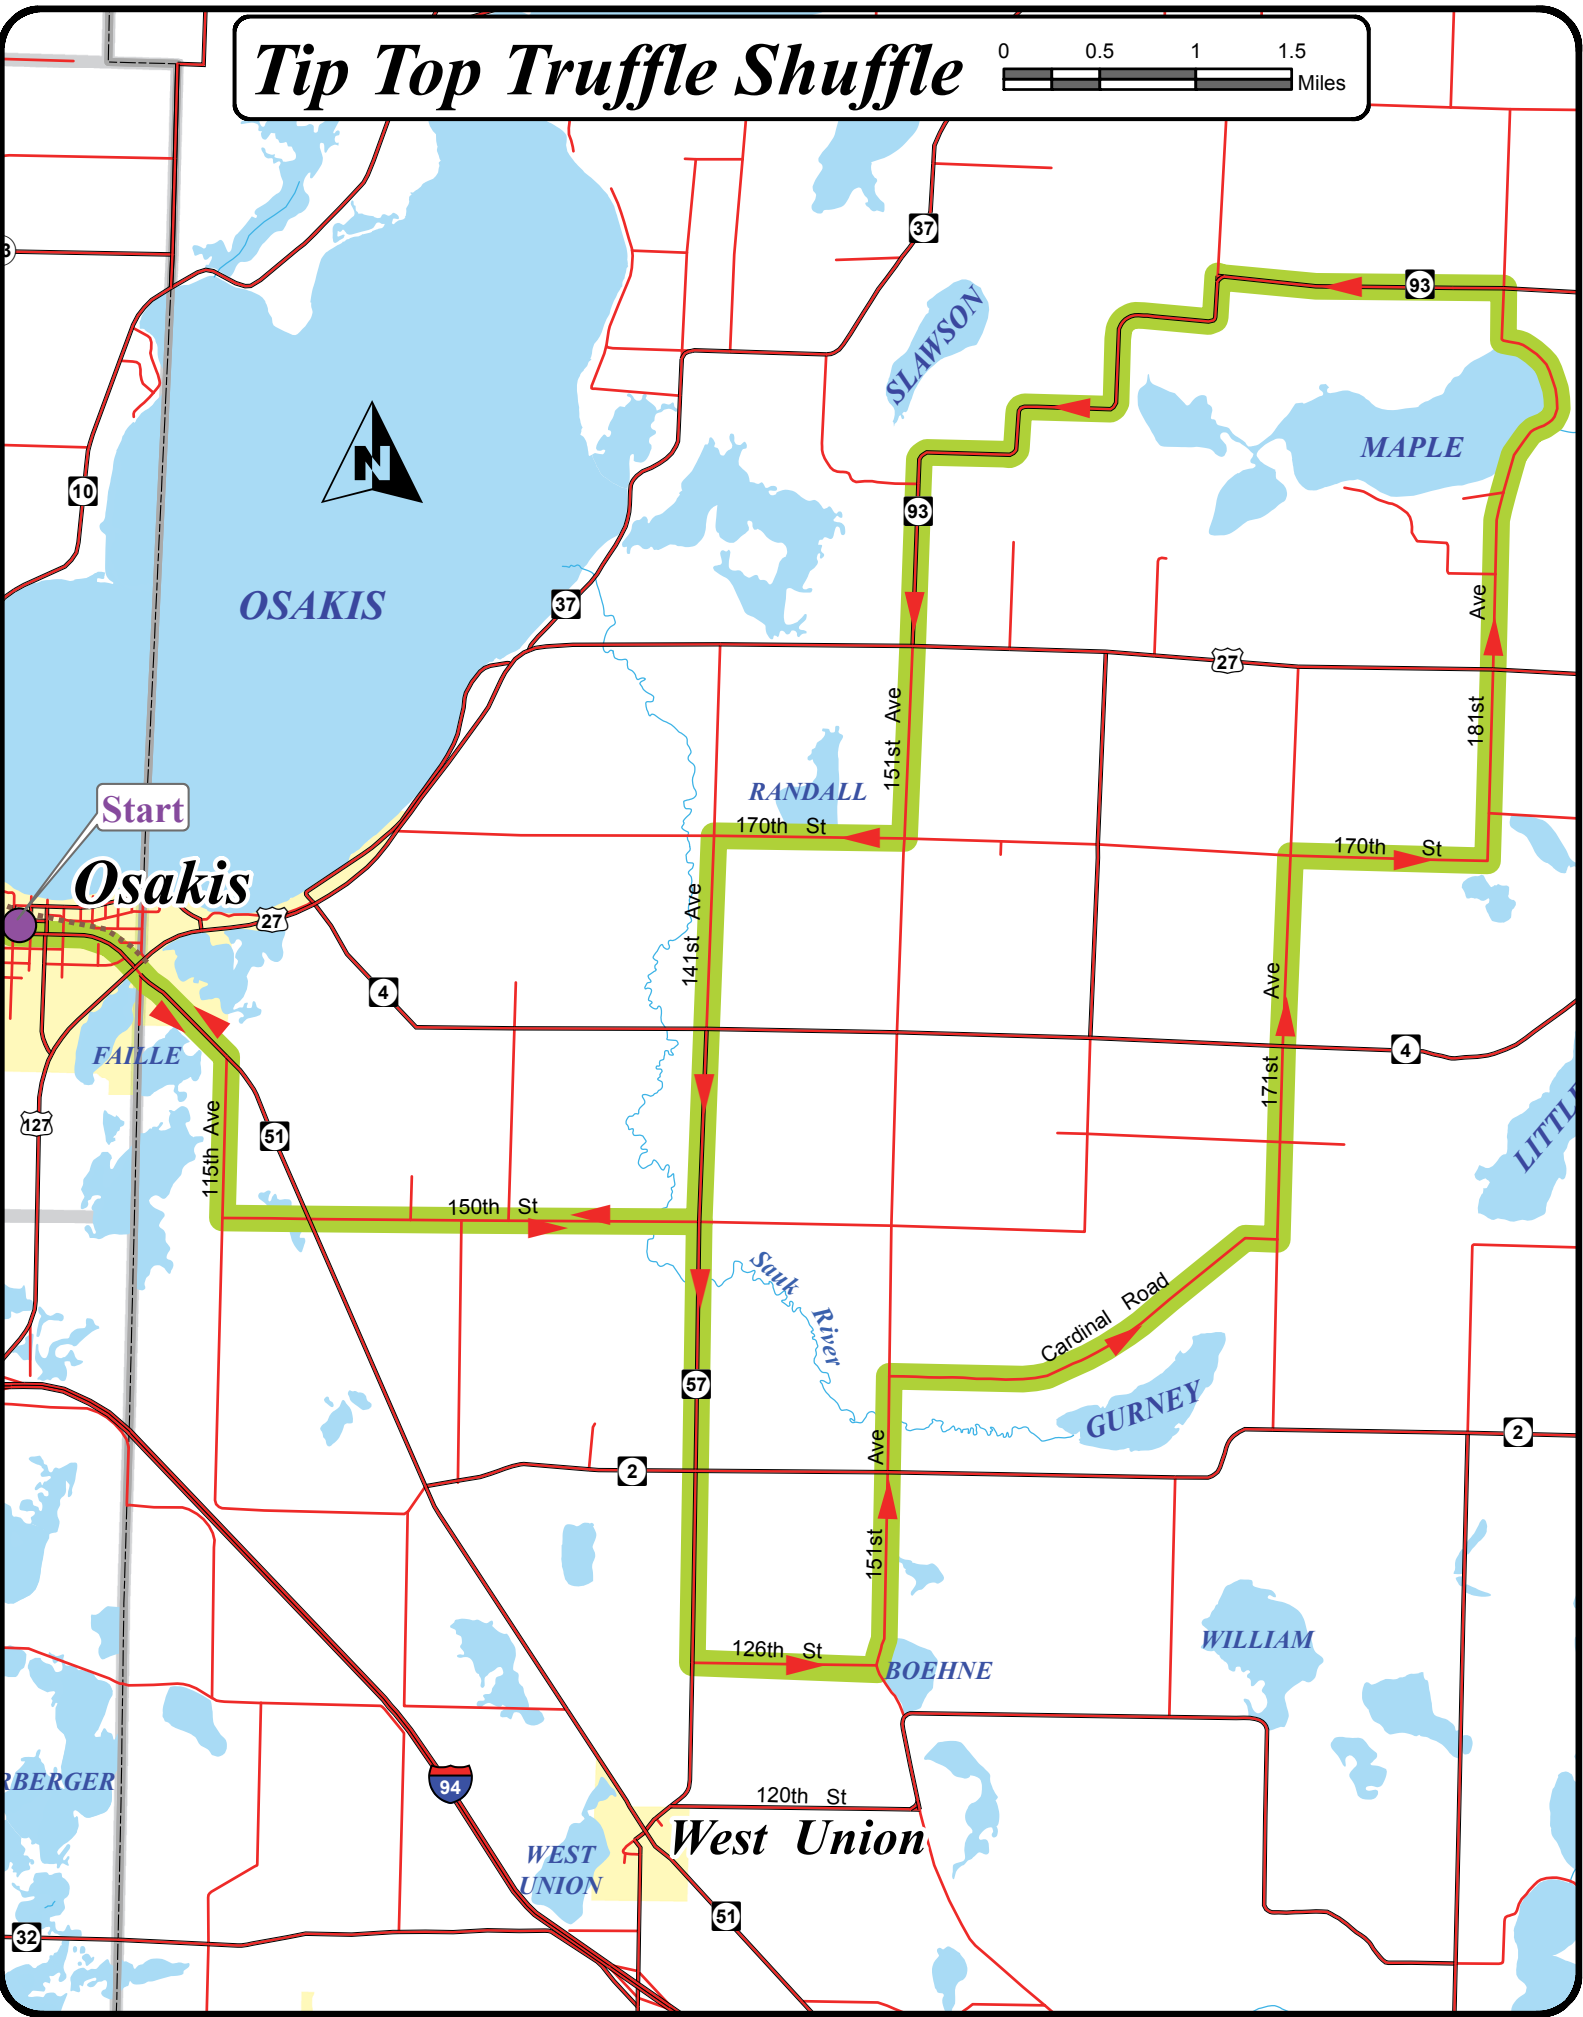

Tip Top Truffle Shuffle

Start

Osakis

OSAKIS

FAILLE

RANDALL

GURNEY

WILLIAM

BOEHNE

SLAWSON

MAPLE

West Union

BERGER

LITTLE