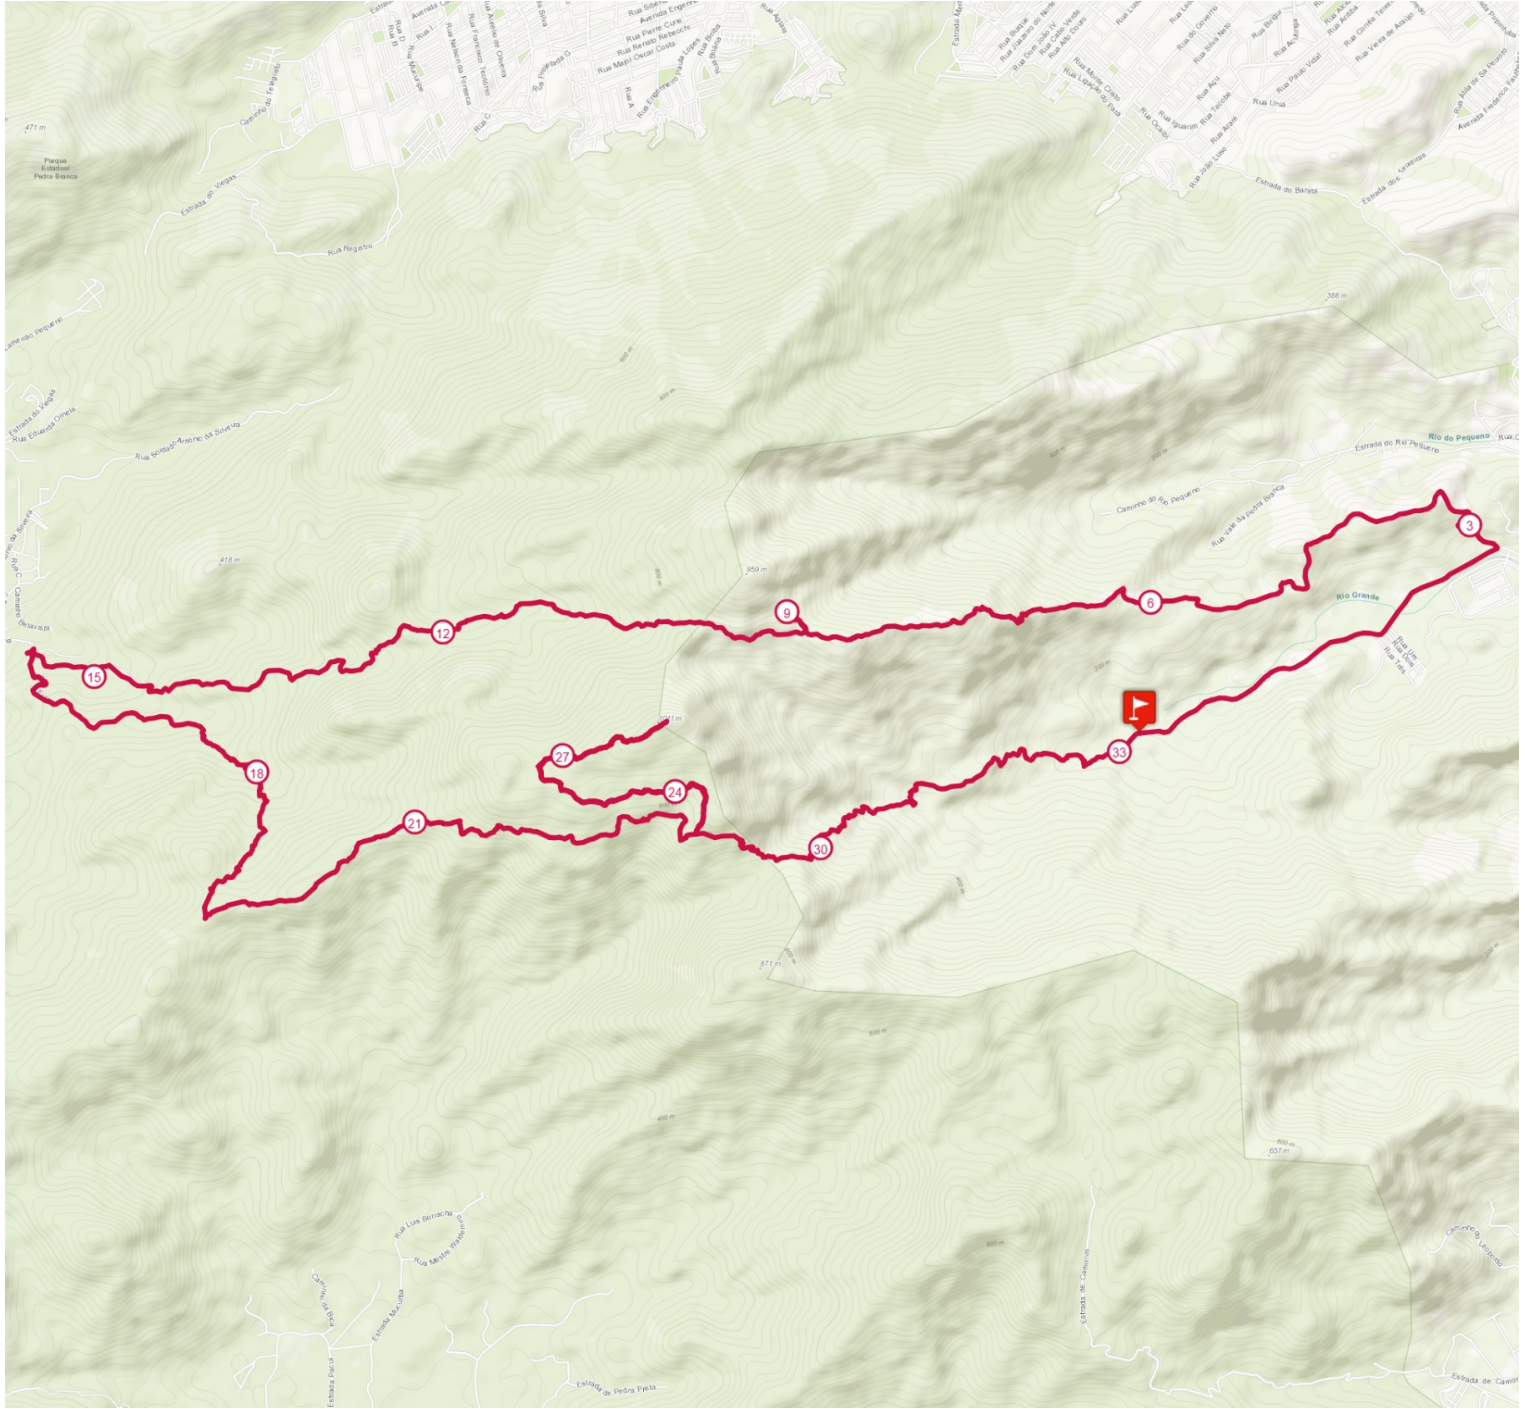

Get this track on your mobile with the app TrailConnect. To read more : <http://trailconnect.run>

<https://tracedetail.com>

 > 10%  > 20%  > 30%