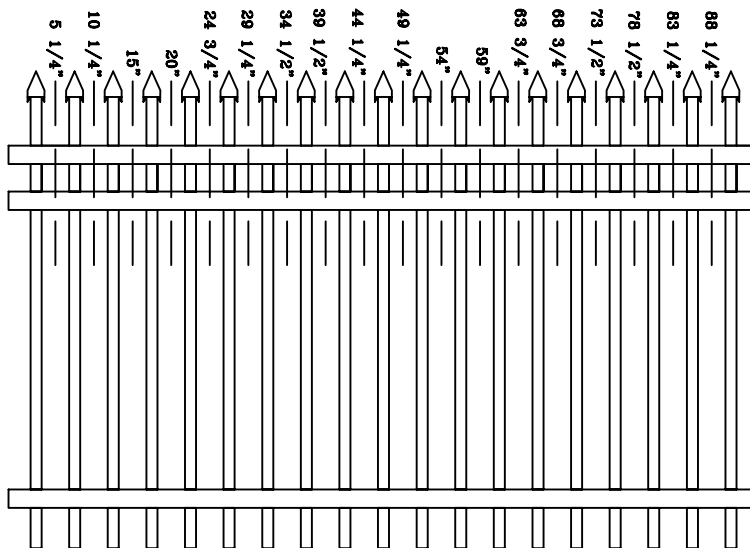

THE MEMORIAL COLLECTION - Cut Section Sizes

Important Notice

Take cut size measurement & add bracket spacing for opening between Posts. Universal Bracket 1 5/8" each side and Swivel Bracket 1 9/16" each side.

Wall Insert Bracket 1" each side and Wall Insert Swivel 2" each side.

Important Notice

Take cut size measurement & add bracket spacing for opening between Posts. Universal Bracket 1 5/8" each side and Swivel Bracket 1 9/16" each side.

Wall Insert Bracket 1" each side and Wall Insert Swivel 2" each side.

THE MEMORIAL COLLECTION - Cut Section Sizes

XVI/XVII/XIX

Important Notice

Take cut size measurement & add bracket spacing for opening between Posts. Universal Bracket 1 5/8" each side and Swivel Bracket 1 9/16" each side.