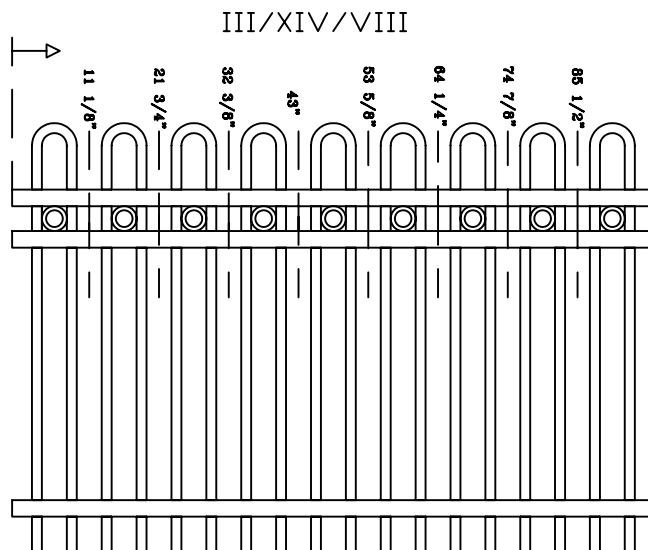

THE MEMORIAL COLLECTION - Cut Section Sizes

96" Rail → I/V/VI/IX/XIII/XV/XX/XXI/XXIII/XXIV

90 3/4" Rail → VII/X/XI/XII/XXII/XXV (Shorter rail but can be cut same as the 96" rail up to 90 3/4")

Important Notice

Take cut size measurement & add bracket spacing for opening between Posts. Universal Bracket 1 5/8" each side and Swivel Bracket 1 9/16" each side.

Wall Insert Bracket 1" each side and Wall Insert Swivel 2" each side.

II/IV

Important Notice

Take cut size measurement & add bracket spacing for opening between Posts. Universal Bracket 1 5/8" each side and Swivel Bracket 1 9/16" each side.

Wall Insert Bracket 1" each side and Wall Insert Swivel 2" each side.

THE MEMORIAL COLLECTION - Cut Section Sizes

Important Notice

Take cut size measurement & add bracket spacing for opening between Posts. Universal Bracket 1 5/8" each side and Swivel Bracket 1 9/16" each side.