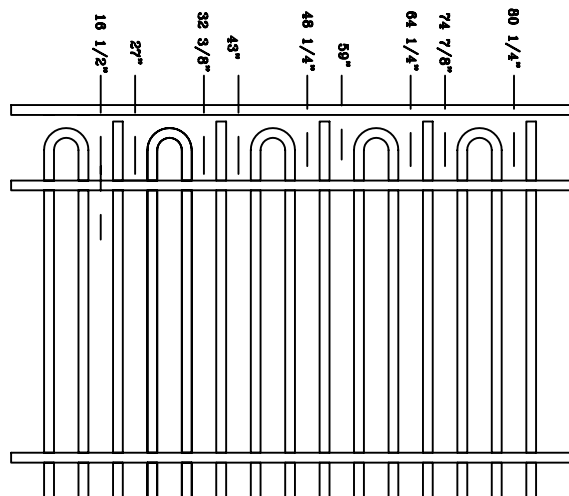

THE MEMORIAL COLLECTION - Cut Section Sizes

96" Rail → I/V/VI/IX/XIII/XV/XX/XXI/XXIII/XXIV

90 3/4" Rail → VII/X/XI/XII/XXII/XXV (Shorter rail but can be cut same as the 96" rail up to 90 3/4")

Important Notice

Take cut size measurement & add bracket spacing for opening between Posts. Universal Bracket 1 5/8" each side and Swivel Bracket 1 9/16" each side.

Wall Insert Bracket 1" each side and Wall Insert Swivel 2" each side.

II/IV

Important Notice

Take cut size measurement & add bracket spacing for opening between Posts. Universal Bracket 1 5/8" each side and Swivel Bracket 1 9/16" each side.

Wall Insert Bracket 1" each side and Wall Insert Swivel 2" each side.

THE MEMORIAL COLLECTION - Cut Section Sizes

Important Notice

Take cut size measurement & add bracket spacing for opening between Posts. Universal Bracket 1 5/8" each side and Swivel Bracket 1 9/16" each side.