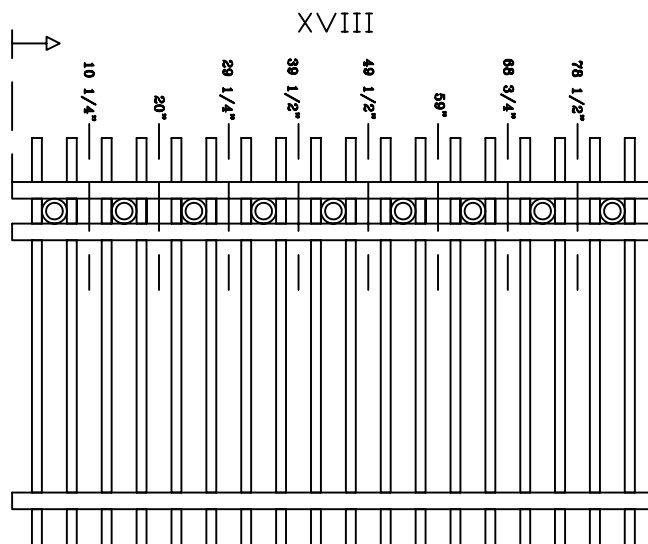

Important Notice

Take cut size measurement & add bracket spacing for opening between Posts. Universal Bracket 1 5/8" each side and Swivel Bracket 1 9/16" each side.

Wall Insert Bracket 1" each side and Wall Insert Swivel 2" each side.