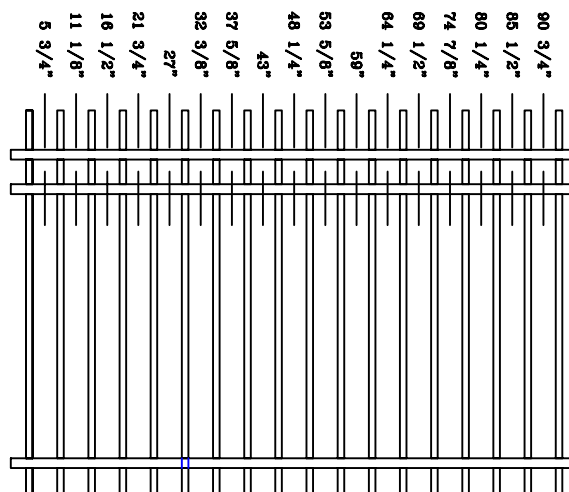

THE MEMORIAL COLLECTION - Cut Section Sizes

96" Rail → I/V/VI/IX/XIII/XV/XX/XXI/XXIII/XXIV

90 3/4" Rail → VII/X/XI/XII/XXII/XXV (Shorter rail but can be cut same as the 96" rail up to 90 3/4")

Important Notice

Take cut size measurement & add bracket spacing for opening between Posts. Universal Bracket 1 5/8" each side and Swivel Bracket 1 9/16" each side.

Wall Insert Bracket 1" each side and Wall Insert Swivel 2" each side.

THE MEMORIAL COLLECTION - Cut Section Sizes

Important Notice

Take cut size measurement & add bracket spacing for opening between Posts. Universal Bracket 1 5/8" each side and Swivel Bracket 1 9/16" each side.