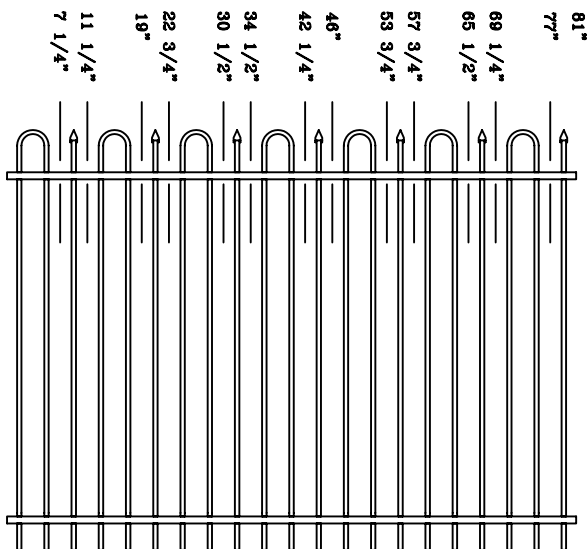

Wall Insert Bracket 1/4" each side and Wall Insert Swivel 1" each side.

THE GEM COLLECTION - Cut Section Sizes

IRON / ALUMINUM

JADE

Important Notice

Take cut size measurement & add bracket spacing for opening between Posts. Universal Bracket 1 1/2" each side and Swivel Bracket 2 1/2" each side.

Wall Insert Bracket 1/4" each side and Wall Insert Swivel 1" each side.

IRON / ALUMINUM

VERMEIL

Important Notice

Take cut size measurement & add bracket spacing for opening between Posts. Universal Bracket 1 1/2" each side and Swivel Bracket 2 1/2" each side.

Wall Insert Bracket 1/4" each side and Wall Insert Swivel 1" each side.

THE GEM COLLECTION - Cut Section Sizes

TURQUOISE

IRON / ALUMINUM

Important Notice

Take cut size measurement & add bracket spacing for opening between Posts. Universal Bracket 1 1/2" each side and Swivel Bracket 2 1/2" each side.