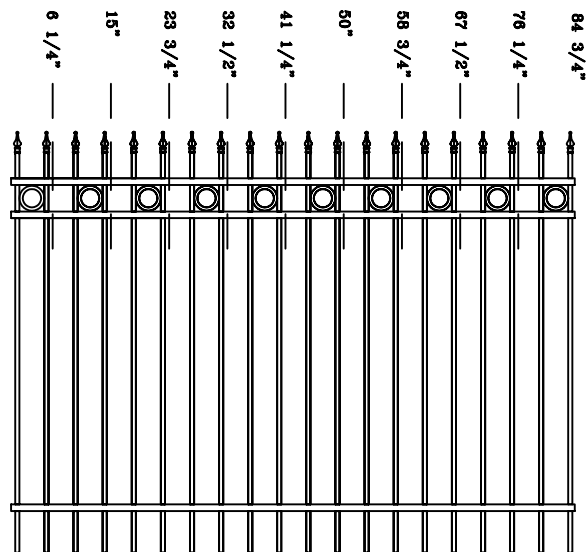

Wall Insert Bracket 1/4" each side and Wall Insert Swivel 1" each side.

IRON / ALUMINUM

SPHERE, RUBY, TOPAZ, GARNET, SAPPHIRE, AMBER, CORAL, MOON STONE
Single Scrolls/Double Scrolls

Important Notice

Take cut size measurement & add bracket spacing for opening between Posts. Universal Bracket 1 1/2" each side and Swivel Bracket 2 1/2" each side.

Wall Insert Bracket 1/4" each side and Wall Insert Swivel 1" each side.

THE GEM COLLECTION - Cut Section Sizes

IRON / ALUMINUM

DIAMOND, RUBY, TOPAZ, GARNET, SAPPHIRE, AMBER, CORAL, MOONSTONE, TIGER EYE

With Rings Every Other Diamond's and X's

Important Notice

Take cut size measurement & add bracket spacing for opening between Posts. Universal Bracket 1 1/2" each side and Swivel Bracket 2 1/2" each side.

Wall Insert Bracket 1/4" each side and Wall Insert Swivel 1" each side.

THE GEM COLLECTION - Cut Section Sizes

EMERALD

Important Notice

Take cut size measurement & add bracket spacing for opening between Posts. Universal Bracket 1 1/2" each side and Swivel Bracket 2 1/2" each side.