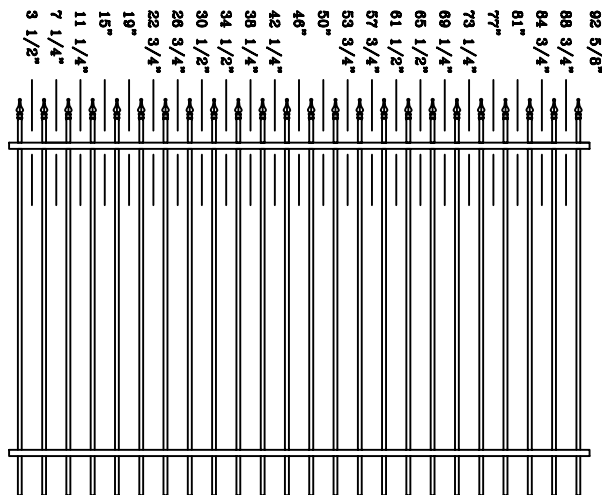

THE GEM COLLECTION – Cut Section Sizes

IRON / ALUMINUM

DIAMOND, RUBY, TOPAZ, GARNET, SAPPHIRE, AMBER, CORAL, MOONSTONE,
TIGER EYE

Less Than Full Panel Cuts

Important Notice

Take cut size measurement & add bracket spacing for opening between Posts. Universal Bracket 1 1/2" each side and Swivel Bracket 2 1/2" each side.

Wall Insert Bracket 1/4" each side and Wall Insert Swivel 1" each side.

IRON / ALUMINUM

SPHERE, RUBY, TOPAZ, GARNET, SAPPHIRE, AMBER, CORAL, MOON STONE
Single Scrolls/Double Scrolls

Important Notice

Take cut size measurement & add bracket spacing for opening between Posts. Universal Bracket 1 1/2" each side and Swivel Bracket 2 1/2" each side.

Wall Insert Bracket 1/4" each side and Wall Insert Swivel 1" each side.

THE GEM COLLECTION - Cut Section Sizes

IRON / ALUMINUM

DIAMOND, RUBY, TOPAZ, GARNET, SAPPHIRE, AMBER, CORAL, MOONSTONE, TIGER EYE

With Rings Every Other Diamond's and X's

THE GEM COLLECTION - Cut Section Sizes

EMERALD

Important Notice

Take cut size measurement & add bracket spacing for opening between Posts. Universal Bracket 1 1/2" each side and Swivel Bracket 2 1/2" each side.