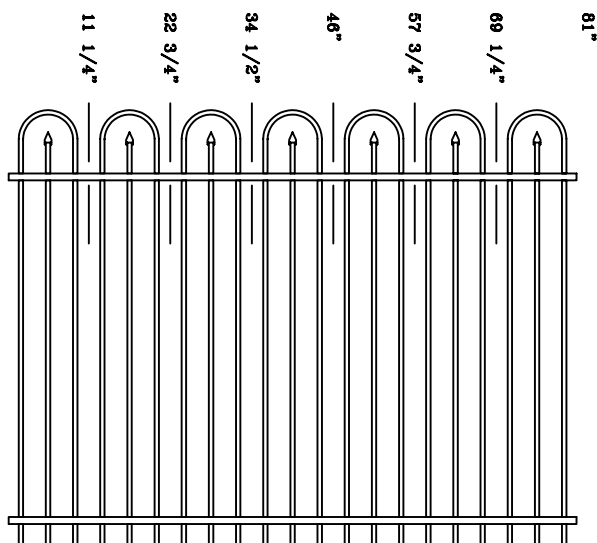

Wall Insert Bracket 1/4" each side and Wall Insert Swivel 1" each side.

THE GEM COLLECTION - Cut Section Sizes

IRON / ALUMINUM

JADE

Important Notice

Take cut size measurement & add bracket spacing for opening between Posts. Universal Bracket 1 1/2" each side and Swivel Bracket 2 1/2" each side.

Wall Insert Bracket 1/4" each side and Wall Insert Swivel 1" each side.

IRON / ALUMINUM

VERMEIL

Important Notice

Take cut size measurement & add bracket spacing for opening between Posts. Universal Bracket 1 1/2" each side and Swivel Bracket 2 1/2" each side.