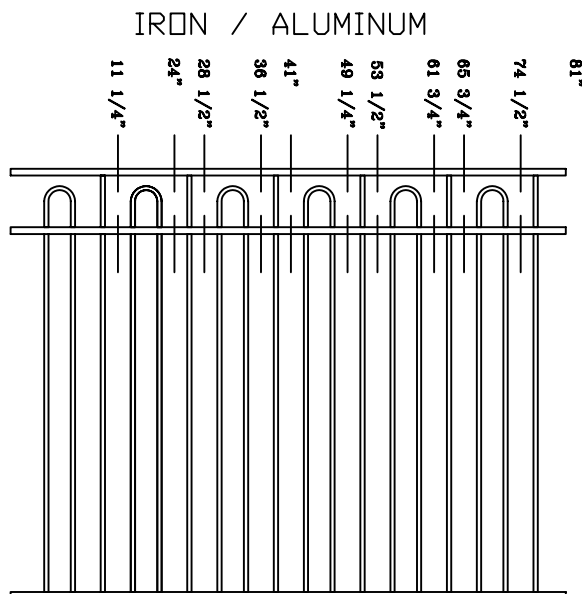

IRON / ALUMINUM

BENITOITE

Important Notice

Take cut size measurement & add bracket spacing for opening between Posts. Universal Bracket 1 1/2" each side and Swivel Bracket 2 1/2" each side.

Wall Insert Bracket 1/4" each side and Wall Insert Swivel 1" each side.

THE GEM COLLECTION - Cut Section Sizes

EMERALD

Important Notice

Take cut size measurement & add bracket spacing for opening between Posts. Universal Bracket 1 1/2" each side and Swivel Bracket 2 1/2" each side.

Wall Insert Bracket 1/4" each side and Wall Insert Swivel 1" each side.

FIRE AGATE

Important Notice

Take cut size measurement & add bracket spacing for opening between Posts. Universal Bracket 1 1/2" each side and Swivel Bracket 2 1/2" each side.

Wall Insert Bracket 1/4" each side and Wall Insert Swivel 1" each side.

THE GEM COLLECTION - Cut Section Sizes

IRON / ALUMINUM

JADE

Important Notice

Take cut size measurement & add bracket spacing for opening between Posts. Universal Bracket 1 1/2" each side and Swivel Bracket 2 1/2" each side.