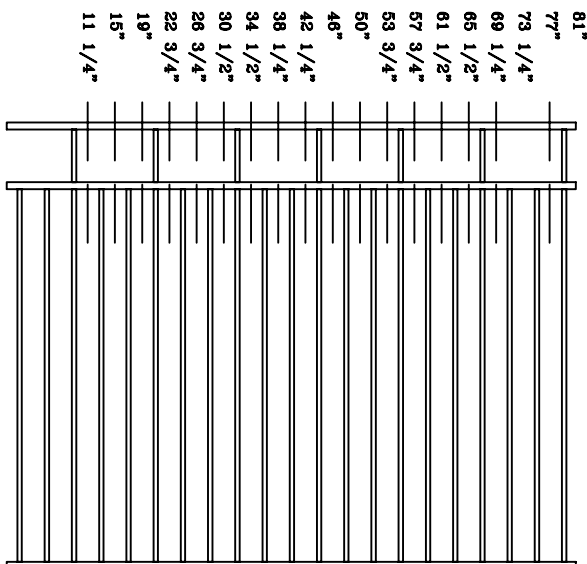

Wall Insert Bracket 1/4" each side and Wall Insert Swivel 1" each side.

IRON / ALUMINUM

VERMEIL

Important Notice

Take cut size measurement & add bracket spacing for opening between Posts. Universal Bracket 1 1/2" each side and Swivel Bracket 2 1/2" each side.

Wall Insert Bracket 1/4" each side and Wall Insert Swivel 1" each side.

THE GEM COLLECTION - Cut Section Sizes

TURQUOISE

IRON / ALUMINUM

Important Notice

Take cut size measurement & add bracket spacing for opening between Posts. Universal Bracket 1 1/2" each side and Swivel Bracket 2 1/2" each side.

Wall Insert Bracket 1/4" each side and Wall Insert Swivel 1" each side.

SUNSTONE, ZIRCON

IRON / ALUMINUM

Important Notice

Take cut size measurement & add bracket spacing for opening between Posts. Universal Bracket 1 1/2" each side and Swivel Bracket 2 1/2" each side.