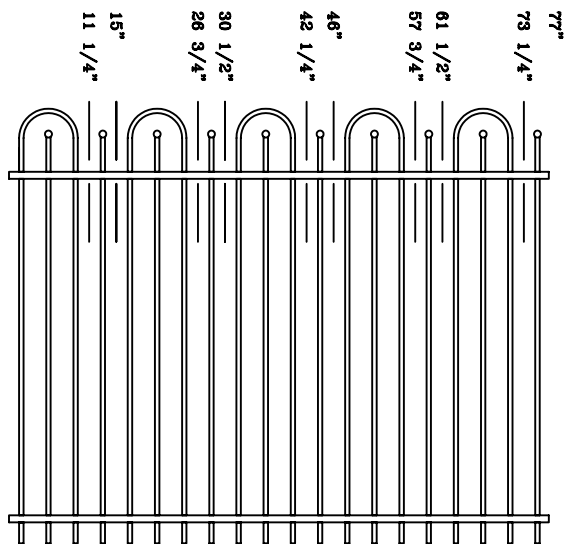

IRON / ALUMINUM

BENITOITE

Important Notice

Take cut size measurement & add bracket spacing for opening between Posts. Universal Bracket 1 1/2" each side and Swivel Bracket 2 1/2" each side.

Wall Insert Bracket 1/4" each side and Wall Insert Swivel 1" each side.

THE GEM COLLECTION - Cut Section Sizes

EMERALD

Important Notice

Take cut size measurement & add bracket spacing for opening between Posts. Universal Bracket 1 1/2" each side and Swivel Bracket 2 1/2" each side.

Wall Insert Bracket 1/4" each side and Wall Insert Swivel 1" each side.

FIRE AGATE

Important Notice

Take cut size measurement & add bracket spacing for opening between Posts. Universal Bracket 1 1/2" each side and Swivel Bracket 2 1/2" each side.

Wall Insert Bracket 1/4" each side and Wall Insert Swivel 1" each side.

THE GEM COLLECTION - Cut Section Sizes

IRON / ALUMINUM

JADE

Important Notice

Take cut size measurement & add bracket spacing for opening between Posts. Universal Bracket 1 1/2" each side and Swivel Bracket 2 1/2" each side.