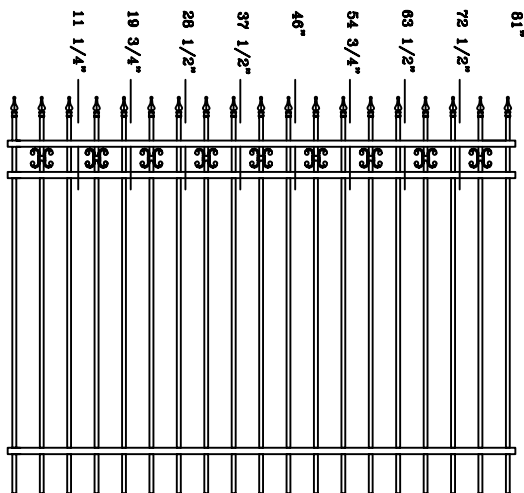

THE GEM COLLECTION – Cut Section Sizes

IRON / ALUMINUM

DIAMOND, RUBY, TOPAZ, GARNET, SAPPHIRE, AMBER, CORAL, MOONSTONE,
TIGER EYE

Less Than Full Panel Cuts

Important Notice

Take cut size measurement & add bracket spacing for opening between Posts. Universal Bracket 1 1/2" each side and Swivel Bracket 2 1/2" each side.

Wall Insert Bracket 1/4" each side and Wall Insert Swivel 1" each side.

IRON / ALUMINUM

SPHERE, RUBY, TOPAZ, GARNET, SAPPHIRE, AMBER, CORAL, MOON STONE
Single Scrolls/Double Scrolls

Important Notice

Take cut size measurement & add bracket spacing for opening between Posts. Universal Bracket 1 1/2" each side and Swivel Bracket 2 1/2" each side.

Wall Insert Bracket 1/4" each side and Wall Insert Swivel 1" each side.

THE GEM COLLECTION - Cut Section Sizes

IRON / ALUMINUM

DIAMOND, RUBY, TOPAZ, GARNET, SAPPHIRE, AMBER, CORAL, MOONSTONE, TIGER EYE

With Rings Every Other Diamond's and X's