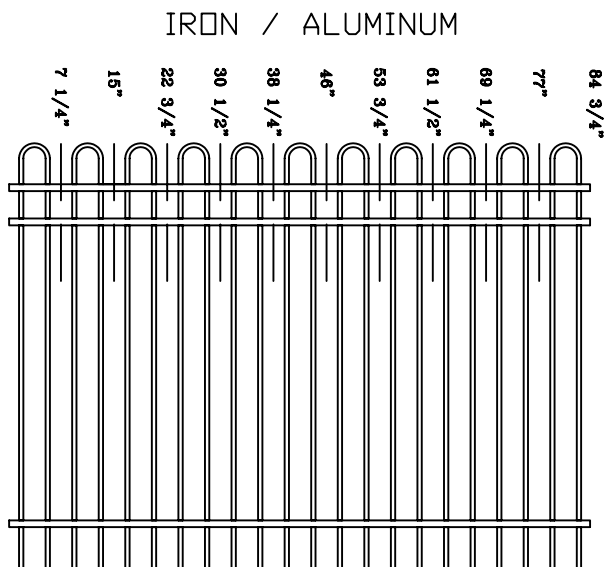

IRON / ALUMINUM

BENITOITE

Important Notice

Take cut size measurement & add bracket spacing for opening between Posts. Universal Bracket 1 1/2" each side and Swivel Bracket 2 1/2" each side.

Wall Insert Bracket 1/4" each side and Wall Insert Swivel 1" each side.

THE GEM COLLECTION - Cut Section Sizes

EMERALD

Important Notice

Take cut size measurement & add bracket spacing for opening between Posts. Universal Bracket 1 1/2" each side and Swivel Bracket 2 1/2" each side.