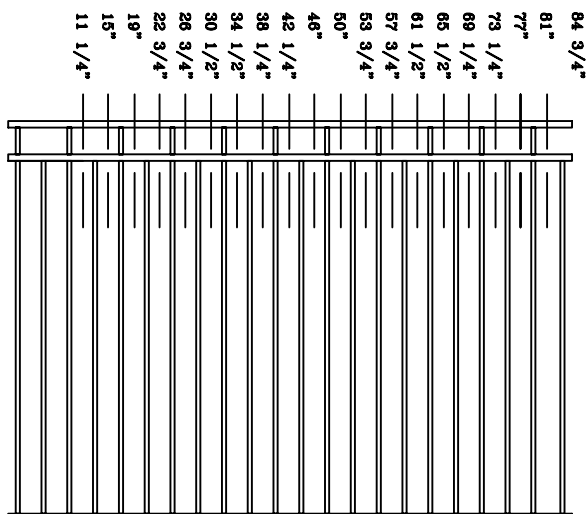

IRON / ALUMINUM

BENITOITE

Important Notice

Take cut size measurement & add bracket spacing for opening between Posts. Universal Bracket 1 1/2" each side and Swivel Bracket 2 1/2" each side.

Wall Insert Bracket 1/4" each side and Wall Insert Swivel 1" each side.