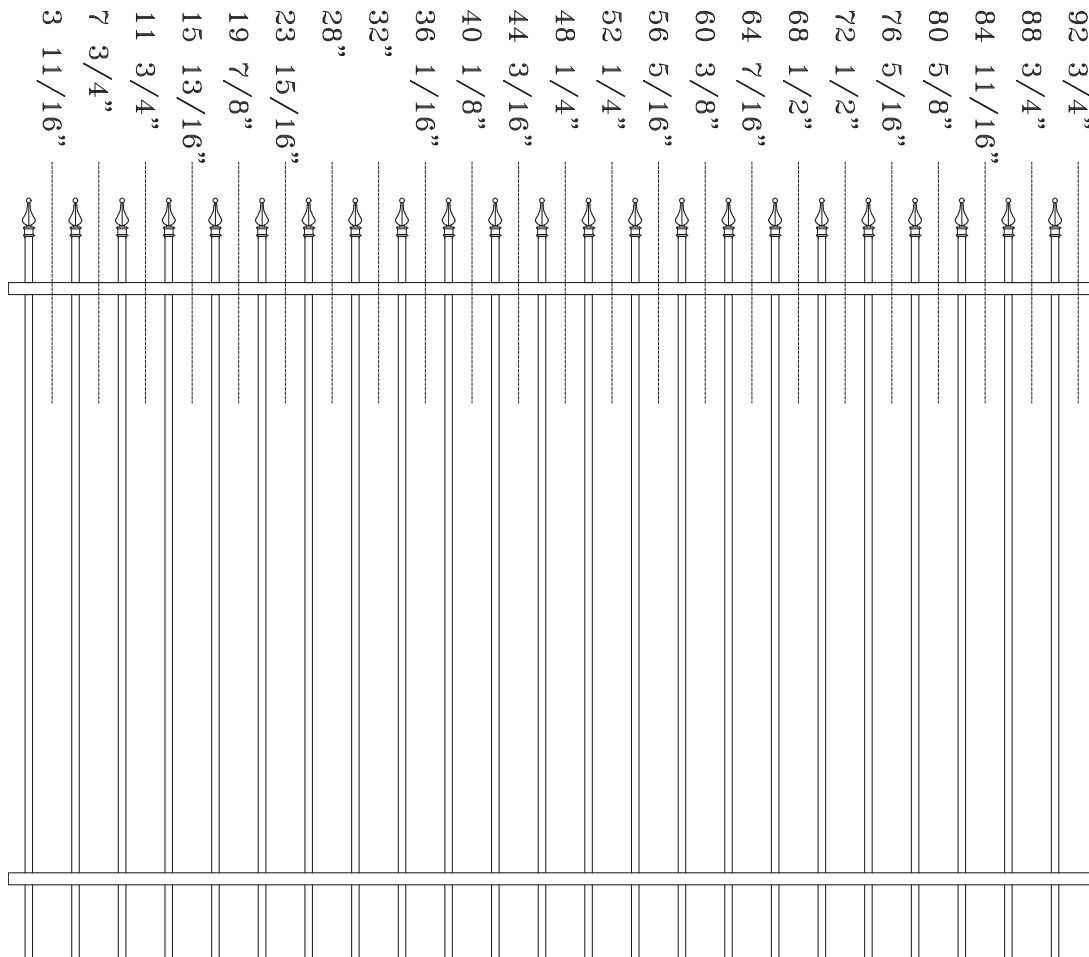

- BENITOITE
- BIJOU
- CORAL
- CUBANITE
- DIAMOND
- GARNET
- MOONSTONE
- QUARTZ
- RUBY
- SAPPHIRE
- SPHERE
- TIGER EYE
- TOPAZ
- ZIRCON

Important Notice

- Take cut size measurement & add bracket spacing for opening between posts.
- Universal Bracket 1 3/4" each side and Swivel Bracket 2 1/2" each side.
- Wall Insert Bracket 1/4" each side and Wall Insert Swivel 1" each side.