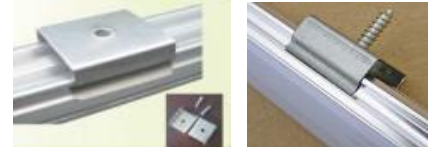

## LED Linear Bar Lights - UL listed

Aluminum body with Frost lenses

### Accessories

LLC-15J - 15 cm Joiner

LLC-IC - I Connector

LLC-MG - All light bars included  
Magnet Sticker for easy installation

LLC-MC -  
Mounting Clip

**LLC-PS-18-24** Power supply 24 VDC, 18 W  
Input 100-240V/50-60Hz,output24VDC/750MA,UL listed  
Output cable: 2M