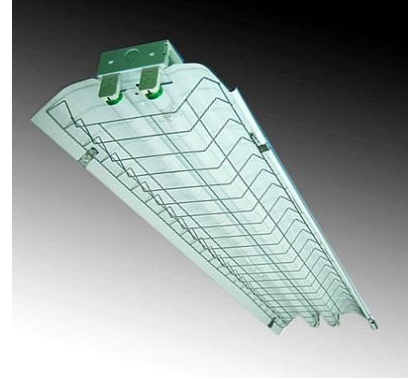

Open Strip :

4 Feet

PRODUCT FEATURES

Heavy-duty 20-gauge steel utilized through out for durability body and code compliance.
 All welded assembly and post painted for maximum operating life.
 Pretreated with five-stage iron phosphate process ensures superior paint adhesion.
 Painted high-gloss baked white enamel.
 Shallow design ideal for commercial and industrial spaces requiring general illumination.
 Suitable for dry and damp environments.
 Thermally protected, self re-setting, Class P, NPF, non-PCB and UL & CEE Listed ballast.
 Suitable for surface mounting.
 Individual or continuous row mounting.
 Light weight design enables easier installation and increases worker productivity.

For 8 X 4 Feet tubes

Or 4 X 8 Feet tubes

UNITS	M	L	W	H
INCHES	95 1/2"	96"	8"	3 1/4"
TOL (+/-)	0.05	0.05	0.05	0.05

ITEM CODES

- FOL844W** **Open strip 8 feet, For 4 lamps LED 4 feet tubes White**
- FOL882W** **Open strip 8 feet, For 2 lamps LED 8 feet tubes White**
- FOL846W** **Open strip 8 feet, For 6 lamps LED 4 feet tubes White**
- FOL883W** **Open strip 8 feet, For 3 lamps LED 8 feet tubes White**
- FOL848W** **Open strip 8 feet, For 8 lamps LED 4 feet tubes White**
- FOL884W** **Open strip 8 feet, For 4 lamps LED 8 feet tubes White**
- FOF84W-HB** **Open 8 feet, 4 lamps, For fluorescent T8, HPF ballast, White**
- FOF86W-HB** **Open 8 feet, 6 lamps, For fluorescent T8, HPF ballast, White**
- FOF88W-HB** **Open 8 feet, 8 lamps, For fluorescent T8, HPF ballast, White**
- FOF84W-NB** **Open 8 feet, 4 lamps, For fluorescent T8, NPF ballast, White**
- FOF86W-NB** **Open 8 feet, 6 lamps, For fluorescent T8, NPF ballast, White**
- FOF88W-NB** **Open 8 feet, 8 lamps, For fluorescent T8, NPF ballast, White**

Wire Guard

PRODUCT FEATURES

Heavy-duty 20-gauge steel utilized through out for durability body and code compliance.

All welded assembly and post painted for maximum operating life.

Pretreated with five-stage iron phosphate process ensures superior paint adhesion.