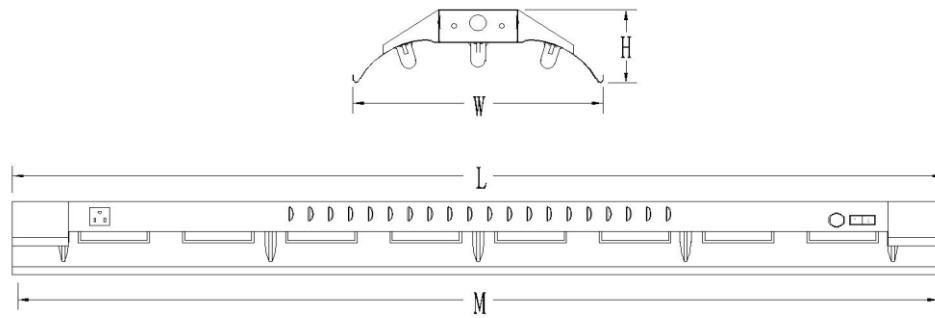

3 Lamps ---

3 Lamps ---

UNITS	M	L	W	H
INCHES	47 1/2"	48"	12"	4"
TOL (+/-)	0.05	0.05	0.05	0.05