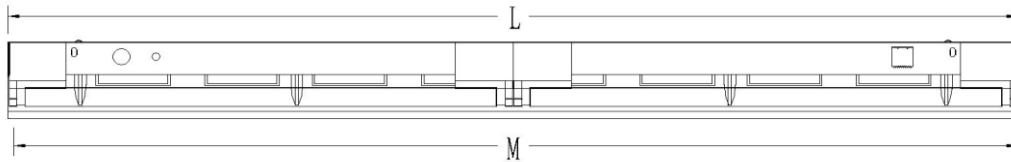

Suitable for surface mounting.

Individual or continuous row mounting.

Light weight design enables easier installation and increases worker productivity.

2 Lamps ---

2 Lamps ---

UNITS	M	L	W	H
INCHES	47 1/2"	48"	12"	4"
TOL (+/-)	0.05	0.05	0.05	0.05

3 Lamps ---

3 Lamps ---

UNITS	M	L	W	H
INCHES	47 1/2"	48"	12"	4"
TOL (+/-)	0.05	0.05	0.05	0.05

4 Lamps ---

4 Lamps ---

UNITS	M	L	W	H
INCHES	47 1/2"	48"	12"	4"
TOL (+/-)	0.05	0.05	0.05	0.05

ITEM CODES

- FCL42W-(WG)** Industrial strip 4 feet, 2 lamps, For LED - No Ballast, White, (Wire Guard)
- FCL43W-(WG)** Industrial strip 4 feet, 3 lamps, For LED - No Ballast, White, (Wire Guard)
- FCL44W-(WG)** Industrial strip 4 feet, 4 lamps, For LED - No Ballast, White, (Wire Guard)
- FCF42W-HB** Closure 4 feet, 2 lamps, For fluorescent T8, HPF ballast, White
- FCF43W-HB** Closure 4 feet, 3 lamps, For fluorescent T8, HPF ballast, White
- FCF44W-HB** Closure 4 feet, 4 lamps, For fluorescent T8, HPF ballast, White
- FCF42W-NB** Closure 4 feet, 2 lamps, For fluorescent T8, NPF ballast, White
- FCF43W-NB** Closure 4 feet, 3 lamps, For fluorescent T8, NPF ballast, White
- FCF44W-NB** Closure 4 feet, 4 lamps, For fluorescent T8, NPF ballast, White
- FCF42W-D** Closure 4 feet, 2 lamps, For fluorescent T8, Dimming HPF ballast, White
- FCF43W-D** Closure 4 feet, 3 lamps, For fluorescent T8, Dimming HPF ballast, White
- FCF44W-D** Closure 4 feet, 4 lamps, For fluorescent T8, Dimming HPF ballast, White

----- **8 Feet** -----

Wire Guard

Using 4 X 4 feet tubes or 2 x 8 feet lamps

UNITS	M	L	W	H
INCHES	95 1/2"	96"	12"	4"
TOL (+/-)	0.05	0.05	0.05	0.05

Using 6 X 4 feet tubes
Or 3 X 8 feet tubes

UNITS	M	L	W	H
INCHES	95 1/2"	96"	12"	4"
TOL (+/-)	0.05	0.05	0.05	0.05