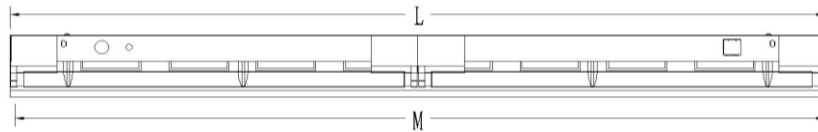

----- **8 Feet** -----

Wire Guard

Using 4 X 4 feet tubes or 2 x 8 feet lamps

UNITS	M	L	W	H
INCHES	95 1/2"	96"	12"	4"
TOL (+/-)	0.05	0.05	0.05	0.05

Using 6 X 4 feet tubes
Or 3 X 8 feet tubes

UNITS	M	L	W	H
INCHES	95 1/2"	96"	12"	4"
TOL (+/-)	0.05	0.05	0.05	0.05

Using 8 X 4 feet tubes
Or 4 X 8 feet tubes

UNITS	M	L	W	H
INCHES	95 1/2"	96"	12"	4"
TOL (+/-)	0.05	0.05	0.05	0.05

ITEM CODES

- FCL844W-(WG)** Industrial Strip 8 feet, 4 lamps 4 feet LED tubes G-13, White (Wire Guard)
- FCL882W-(WG)** Industrial Strip 8 feet, 2 lamps 8 feet LED tubes FA8, White (Wire Guard)
- FCL846W-(WG)** Industrial Strip 8 feet, 6 lamps 4 feet LED tubes G-13, White (Wire Guard)
- FCL883W-(WG)** Industrial Strip 8 feet, 3 lamps 8 feet LED tubes FA8, White (Wire Guard)
- FCL848W-(WG)** Industrial Strip 8 feet, 8 lamps 4 feet LED tubes G-13, White (Wire Guard)
- FCL884W-(WG)** Industrial Strip 8 feet, 4 lamps 8 feet LED tubes FA8, White (Wire Guard)
- FCF84W-HB** Closure 8 feet, 4 lamps, For fluorescent T8, HPF ballast, White
- FCF86W-HB** Closure 8 feet, 6 lamps, For fluorescent T8, HPF ballast, White
- FCF88W-HB** Closure 8 feet, 8 lamps, For fluorescent T8, HPF ballast, White
- FCF84W-NB** Closure 8 feet, 4 lamps, For fluorescent T8, NPF ballast, White
- FCF86W-NB** Closure 8 feet, 6 lamps, For fluorescent T8, NPF ballast, White
- FCF88W-NB** Closure 8 feet, 8 lamps, For fluorescent T8, NPF ballast, White