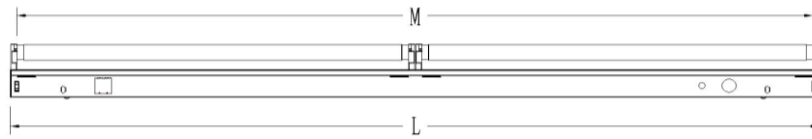

2 Lamps ---

2 Lamps ---

UNITS	M	L	W	H
INCHES	47 1/2"	48"	4"	3 1/4"
TOL (+/-)	0.05	0.05	0.05	0.05

3 Lamps ---

3 Lamps ---

UNITS	M	L	W	H
INCHES	47 1/2"	48"	8"	3 1/4"
TOL (+/-)	0.05	0.05	0.05	0.05

4 Lamps ---

4 Lamps ---

UNITS	M	L	W	H
INCHES	47 1/2"	48"	8"	3 1/4"
TOL (+/-)	0.05	0.05	0.05	0.05

ITEM CODES

- FOL42W** **Open 4 feet, 2 lamps, For LED - No Ballast, White**
- FOL43W** **Open 4 feet, 3 lamps, For LED - No Ballast, White**
- FOL44W** **Open 4 feet, 4 lamps, For LED - No Ballast, White**
- FOF42W-HB** **Open 4 feet, 2 lamps, For fluorescent T8, HPF ballast, White**
- FOF43W-HB** **Open 4 feet, 3 lamps, For fluorescent T8, HPF ballast, White**
- FOF44W-HB** **Open 4 feet, 4 lamps, For fluorescent T8, HPF ballast, White**
- FOF42W-NB** **Open 4 feet, 2 lamps, For fluorescent T8, NPF ballast, White**
- FOF43W-NB** **Open 4 feet, 3 lamps, For fluorescent T8, NPF ballast, White**
- FOF44W-NB** **Open 4 feet, 4 lamps, For fluorescent T8, NPF ballast, White**
- FOF42W-D** **Open 4 feet, 2 lamps, For fluorescent T8, Dimming HPF ballast, White**
- FOF43W-D** **Open 4 feet, 3 lamps, For fluorescent T8, Dimming HPF ballast, White**
- FOF44W-D** **Open 4 feet, 4 lamps, For fluorescent T8, Dimming HPF ballast, White**

----- 8 Feet -----

For 4 x 4 Feet tubes

Or 2 X 8 Feet tubes

UNITS	M	L	W	H
INCHES	95 1/2"	96"	4"	3 1/4"
TOL (+/-)	0.05	0.05	0.05	0.05

For 6 X 4 Feet tubes

Or 3 X 8 Feet tubes

UNITS	M	L	W	H
INCHES	95 1/2"	96"	8"	3 1/4"
TOL (+/-)	0.05	0.05	0.05	0.05