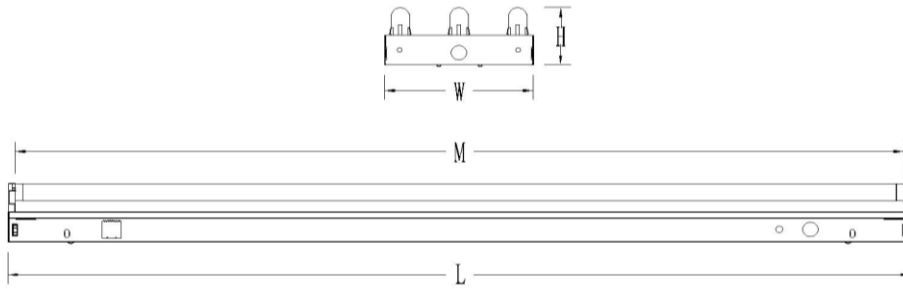

3 Lamps ---

3 Lamps ---

UNITS	M	L	W	H
INCHES	47 1/2"	48"	8"	3 1/4"
TOL (+/-)	0.05	0.05	0.05	0.05