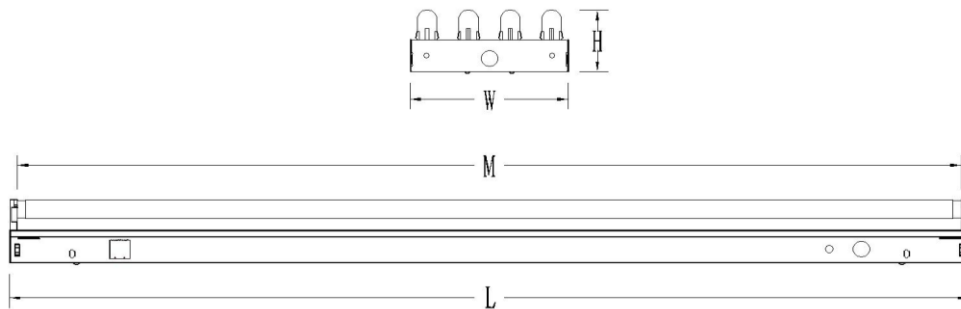

Open Strip :

4 Feet

PRODUCT FEATURES

Heavy-duty 20-gauge steel utilized through out for durability body and code compliance.
 All welded assembly and post painted for maximum operating life.
 Pretreated with five-stage iron phosphate process ensures superior paint adhesion.
 Painted high-gloss baked white enamel.
 Shallow design ideal for commercial and industrial spaces requiring general illumination.
 Suitable for dry and damp environments.
 Thermally protected, self re-setting, Class P, NPF, non-PCB and UL & CEE Listed ballast.
 Suitable for surface mounting.
 Individual or continuous row mounting.
 Light weight design enables easier installation and increases worker productivity.

2 Lamps ---

2 Lamps ---

UNITS	M	L	W	H
INCHES	47 1/2"	48"	4"	3 1/4"
TOL (+/-)	0.05	0.05	0.05	0.05

3 Lamps ---

3 Lamps ---

UNITS	M	L	W	H
INCHES	47 1/2"	48"	8"	3 1/4"
TOL (+/-)	0.05	0.05	0.05	0.05

4 Lamps ---

4 Lamps ---