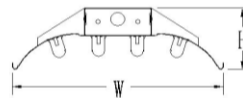

UNITS	M	L	W	H
INCHES	95 1/2"	96"	12"	4"
TOL (+/-)	0.05	0.05	0.05	0.05

ITEM CODES

- **FCL844W-(WG)** Industrial Strip 8 feet, 4 lamps 4 feet LED tubes G-13, White (Wire Guard)
- **FCL882W-(WG)** Industrial Strip 8 feet, 2 lamps 8 feet LED tubes FA8, White (Wire Guard)
- **FCL846W-(WG)** Industrial Strip 8 feet, 6 lamps 4 feet LED tubes G-13, White (Wire Guard)
- **FCL883W-(WG)** Industrial Strip 8 feet, 3 lamps 8 feet LED tubes FA8, White (Wire Guard)
- **FCL848W-(WG)** Industrial Strip 8 feet, 8 lamps 4 feet LED tubes G-13, White (Wire Guard)
- **FCL884W-(WG)** Industrial Strip 8 feet, 4 lamps 8 feet LED tubes FA8, White (Wire Guard)
- **FCF84W-HB** Closure 8 feet, 4 lamps, For fluorescent T8, HPF ballast, White
- **FCF86W-HB** Closure 8 feet, 6 lamps, For fluorescent T8, HPF ballast, White
- **FCF88W-HB** Closure 8 feet, 8 lamps, For fluorescent T8, HPF ballast, White
- **FCF84W-NB** Closure 8 feet, 4 lamps, For fluorescent T8, NPF ballast, White
- **FCF86W-NB** Closure 8 feet, 6 lamps, For fluorescent T8, NPF ballast, White
- **FCF88W-NB** Closure 8 feet, 8 lamps, For fluorescent T8, NPF ballast, White