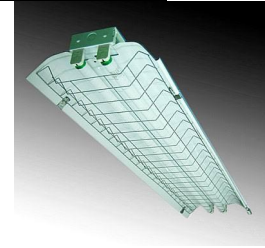

----- **8 Feet** -----

Wire Guard

Using 4 X 4 feet tubes or 2 x 8 feet lamps

UNITS	M	L	W	H
INCHES	95 1/2"	96"	12"	4"
TOL (+/-)	0.05	0.05	0.05	0.05

Using 6 X 4 feet tubes
Or 3 X 8 feet tubes

UNITS	M	L	W	H
INCHES	95 1/2"	96"	12"	4"
TOL (+/-)	0.05	0.05	0.05	0.05

Using 8 X 4 feet tubes
Or 4 X 8 feet tubes

UNITS	M	L	W	H
INCHES	95 1/2"	96"	12"	4"
TOL (+/-)	0.05	0.05	0.05	0.05

ITEM CODES

- **FCL844W-(WG)** Industrial Strip 8 feet, 4 lamps 4 feet LED tubes G-13, White (Wire Guard)
- **FCL882W-(WG)** Industrial Strip 8 feet, 2 lamps 8 feet LED tubes FA8, White (Wire Guard)
- **FCL846W-(WG)** Industrial Strip 8 feet, 6 lamps 4 feet LED tubes G-13, White (Wire Guard)
- **FCL883W-(WG)** Industrial Strip 8 feet, 3 lamps 8 feet LED tubes FA8, White (Wire Guard)
- **FCL848W-(WG)** Industrial Strip 8 feet, 8 lamps 4 feet LED tubes G-13, White (Wire Guard)
- **FCL884W-(WG)** Industrial Strip 8 feet, 4 lamps 8 feet LED tubes FA8, White (Wire Guard)
- **FCF84W-HB** Closure 8 feet, 4 lamps, For fluorescent T8, HPF ballast, White
- **FCF86W-HB** Closure 8 feet, 6 lamps, For fluorescent T8, HPF ballast, White
- **FCF88W-HB** Closure 8 feet, 8 lamps, For fluorescent T8, HPF ballast, White
- **FCF84W-NB** Closure 8 feet, 4 lamps, For fluorescent T8, NPF ballast, White
- **FCF86W-NB** Closure 8 feet, 6 lamps, For fluorescent T8, NPF ballast, White
- **FCF88W-NB** Closure 8 feet, 8 lamps, For fluorescent T8, NPF ballast, White