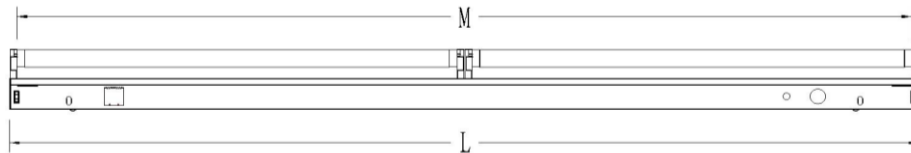

----- 8 Feet -----

For 4 x 4 Feet tubes

Or 2 X 8 Feet tubes

UNITS	M	L	W	H
INCHES	95 1/2"	96"	4"	3 1/4"
TOL (+/-)	0.05	0.05	0.05	0.05

For 6 X 4 Feet tubes

Or 3 X 8 Feet tubes

UNITS	M	L	W	H
INCHES	95 1/2"	96"	8"	3 1/4"
TOL (+/-)	0.05	0.05	0.05	0.05

For 8 X 4 Feet tubes

Or 4 X 8 Feet tubes

UNITS	M	L	W	H
INCHES	95 1/2"	96"	8"	3 1/4"
TOL (+/-)	0.05	0.05	0.05	0.05

ITEM CODES

- FOL844W** **Open strip 8 feet, For 4 lamps LED 4 feet tubes White**
- FOL882W** **Open strip 8 feet, For 2 lamps LED 8 feet tubes White**
- FOL846W** **Open strip 8 feet, For 6 lamps LED 4 feet tubes White**
- FOL883W** **Open strip 8 feet, For 3 lamps LED 8 feet tubes White**
- FOL848W** **Open strip 8 feet, For 8 lamps LED 4 feet tubes White**
- FOL884W** **Open strip 8 feet, For 4 lamps LED 8 feet tubes White**
- FOF84W-HB** **Open 8 feet, 4 lamps, For fluorescent T8, HPF ballast, White**
- FOF86W-HB** **Open 8 feet, 6 lamps, For fluorescent T8, HPF ballast, White**
- FOF88W-HB** **Open 8 feet, 8 lamps, For fluorescent T8, HPF ballast, White**
- FOF84W-NB** **Open 8 feet, 4 lamps, For fluorescent T8, NPF ballast, White**
- FOF86W-NB** **Open 8 feet, 6 lamps, For fluorescent T8, NPF ballast, White**
- FOF88W-NB** **Open 8 feet, 8 lamps, For fluorescent T8, NPF ballast, White**