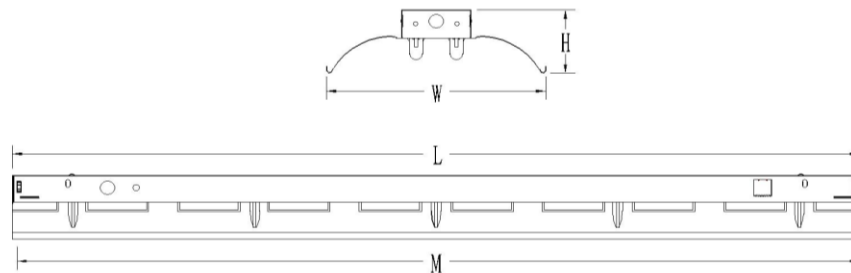

Suitable for surface mounting.

Individual or continuous row mounting.

Light weight design enables easier installation and increases worker productivity.

2 Lamps ---

2 Lamps ---

UNITS	M	L	W	H
INCHES	47 1/2"	48"	12"	4"
TOL (+/-)	0.05	0.05	0.05	0.05