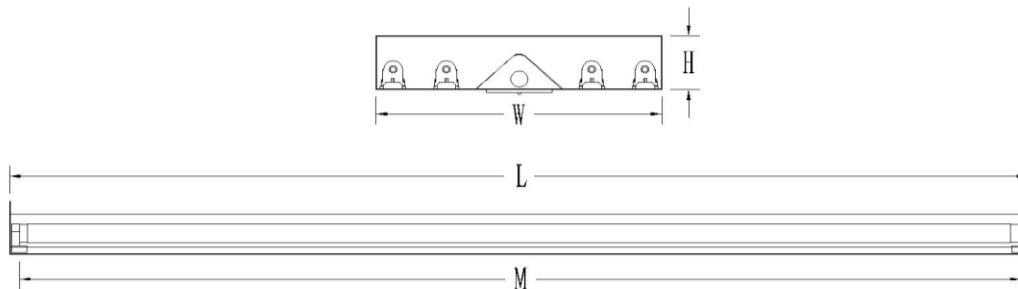

4 Lamps ---

UNITS	M	L	W	H
INCHES	47 1/2"	48"	11"	2 1/2"
TOL (+/-)	0.05	0.05	0.05	0.05

ITEM CODES

FRL42W	Wrap 4 feet, 2 lamps, For LED - No Ballast, White
FRL44W	Wrap 4 feet, 4 lamps, For LED - No Ballast, White
FRF42W-HB	Wrap 4 feet, 2 lamps, For fluorescent T8, HPF ballast, White
FRF44W-HB	Wrap 4 feet, 4 lamps, For fluorescent T8, HPF ballast, White
FRF42W-NB	Wrap 4 feet, 2 lamps, For fluorescent T8, NPF ballast, White
FRF44W-NB	Wrap 4 feet, 4 lamps, For fluorescent T8, NPF ballast, White
FRF42W-D	Wrap 4 feet, 2 lamps, For fluorescent T8, Dimmable HPF ballast, White