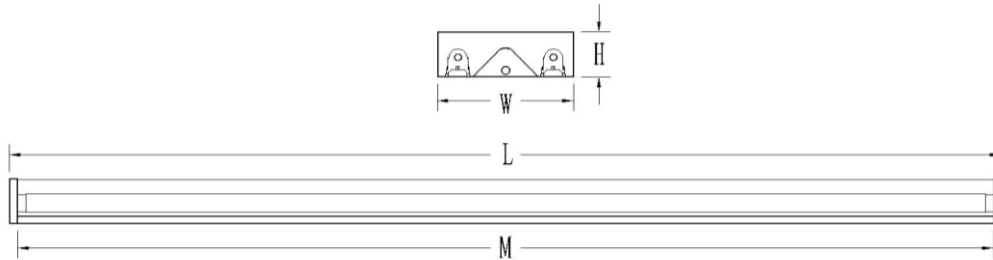

Suitable for surface mounting.

Light weight design enables easier installation and increases worker productivity.

2 Lamps ---

2 Lamps ---

UNITS	M	L	W	H
INCHES	47 1/2"	48"	7"	2 1/2"
TOL (+/-)	0.05	0.05	0.05	0.05