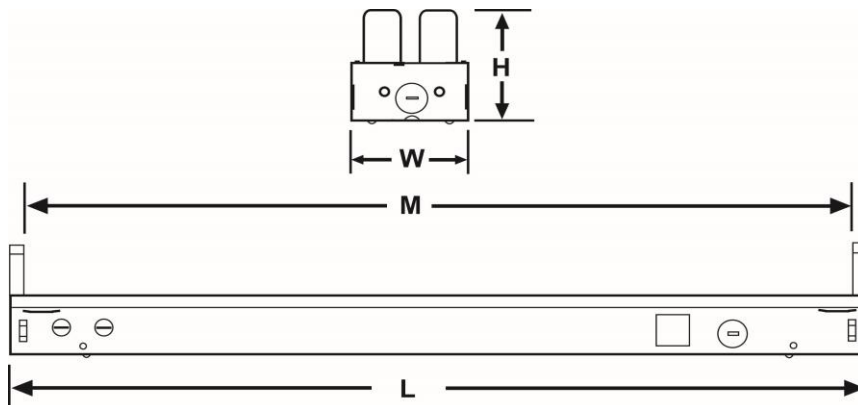

Open Strip :

4 Feet

PRODUCT FEATURES

Heavy-duty 20-gauge steel utilized through out for durability body and code compliance.
 All welded assembly and post painted for maximum operating life.
 Pretreated with five-stage iron phosphate process ensures superior paint adhesion.
 Painted high-gloss baked white enamel.
 Shallow design ideal for commercial and industrial spaces requiring general illumination.
 Suitable for dry and damp environments.
 Thermally protected, self re-setting, Class P, NPF, non-PCB and UL & CEE Listed ballast.
 Suitable for surface mounting.
 Individual or continuous row mounting.
 Light weight design enables easier installation and increases worker productivity.

2 Lamps ---

2 Lamps ---

UNITS	M	L	W	H
INCHES	47 1/2"	48"	4"	3 1/4"
TOL (+/-)	0.05	0.05	0.05	0.05

3 Lamps ---

3 Lamps ---

UNITS	M	L	W	H
INCHES	47 1/2"	48"	8"	3 1/4"
TOL (+/-)	0.05	0.05	0.05	0.05

4 Lamps ---

4 Lamps ---