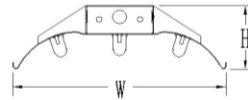

3 Lamps ---

3 Lamps ---

UNITS	M	L	W	H
INCHES	47 1/2"	48"	12"	4"
TOL (+/-)	0.05	0.05	0.05	0.05

4 Lamps ---

4 Lamps ---

UNITS	M	L	W	H
INCHES	47 1/2"	48"	12"	4"
TOL (+/-)	0.05	0.05	0.05	0.05

ITEM CODES

- FCL42W-(WG)** Industrial strip 4 feet, 2 lamps, For LED - No Ballast, White, (Wire Guard)
- FCL43W-(WG)** Industrial strip 4 feet, 3 lamps, For LED - No Ballast, White, (Wire Guard)
- FCL44W-(WG)** Industrial strip 4 feet, 4 lamps, For LED - No Ballast, White, (Wire Guard)
- FCF42W-HB** Closure 4 feet, 2 lamps, For fluorescent T8, HPF ballast, White
- FCF43W-HB** Closure 4 feet, 3 lamps, For fluorescent T8, HPF ballast, White
- FCF44W-HB** Closure 4 feet, 4 lamps, For fluorescent T8, HPF ballast, White
- FCF42W-NB** Closure 4 feet, 2 lamps, For fluorescent T8, NPF ballast, White
- FCF43W-NB** Closure 4 feet, 3 lamps, For fluorescent T8, NPF ballast, White
- FCF44W-NB** Closure 4 feet, 4 lamps, For fluorescent T8, NPF ballast, White
- FCF42W-D** Closure 4 feet, 2 lamps, For fluorescent T8, Dimming HPF ballast, White
- FCF43W-D** Closure 4 feet, 3 lamps, For fluorescent T8, Dimming HPF ballast, White
- FCF44W-D** Closure 4 feet, 4 lamps, For fluorescent T8, Dimming HPF ballast, White

----- **8 Feet** -----

Wire Guard

Using 4 X 4 feet tubes or 2 x 8 feet lamps

UNITS	M	L	W	H
INCHES	95 1/2"	96"	12"	4"
TOL (+/-)	0.05	0.05	0.05	0.05

Using 6 X 4 feet tubes
Or 3 X 8 feet tubes

UNITS	M	L	W	H
INCHES	95 1/2"	96"	12"	4"
TOL (+/-)	0.05	0.05	0.05	0.05