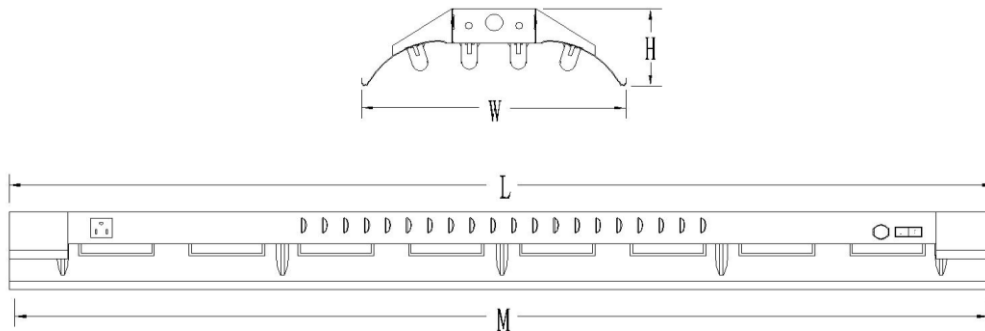

4 Lamps ---

4 Lamps ---

UNITS	M	L	W	H
INCHES	47 1/2"	48"	12"	4"
TOL (+/-)	0.05	0.05	0.05	0.05

ITEM CODES

- **FCL42W-(WG)** Industrial strip 4 feet, 2 lamps, For LED - No Ballast, White, (Wire Guard)
- **FCL43W-(WG)** Industrial strip 4 feet, 3 lamps, For LED - No Ballast, White, (Wire Guard)
- **FCL44W-(WG)** Industrial strip 4 feet, 4 lamps, For LED - No Ballast, White, (Wire Guard)
- **FCF42W-HB** Closure 4 feet, 2 lamps, For fluorescent T8, HPF ballast, White
- **FCF43W-HB** Closure 4 feet, 3 lamps, For fluorescent T8, HPF ballast, White
- **FCF44W-HB** Closure 4 feet, 4 lamps, For fluorescent T8, HPF ballast, White
- **FCF42W-NB** Closure 4 feet, 2 lamps, For fluorescent T8, NPF ballast, White
- **FCF43W-NB** Closure 4 feet, 3 lamps, For fluorescent T8, NPF ballast, White
- **FCF44W-NB** Closure 4 feet, 4 lamps, For fluorescent T8, NPF ballast, White
- **FCF42W-D** Closure 4 feet, 2 lamps, For fluorescent T8, Dimming HPF ballast, White
- **FCF43W-D** Closure 4 feet, 3 lamps, For fluorescent T8, Dimming HPF ballast, White
- **FCF44W-D** Closure 4 feet, 4 lamps, For fluorescent T8, Dimming HPF ballast, White