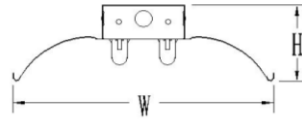

3 Lamps ---

3 Lamps ---

UNITS	M	L	W	H
INCHES	47 1/2"	48"	12"	4"
TOL (+/-)	0.05	0.05	0.05	0.05

4 Lamps ---

4 Lamps ---

UNITS	M	L	W	H
INCHES	47 1/2"	48"	12"	4"
TOL (+/-)	0.05	0.05	0.05	0.05

ITEM CODES

- FCL42W-(WG)** Industrial strip 4 feet, 2 lamps, For LED - No Ballast, White, (Wire Guard)
- FCL43W-(WG)** Industrial strip 4 feet, 3 lamps, For LED - No Ballast, White, (Wire Guard)
- FCL44W-(WG)** Industrial strip 4 feet, 4 lamps, For LED - No Ballast, White, (Wire Guard)
- FCF42W-HB** Closure 4 feet, 2 lamps, For fluorescent T8, HPF ballast, White
- FCF43W-HB** Closure 4 feet, 3 lamps, For fluorescent T8, HPF ballast, White
- FCF44W-HB** Closure 4 feet, 4 lamps, For fluorescent T8, HPF ballast, White
- FCF42W-NB** Closure 4 feet, 2 lamps, For fluorescent T8, NPF ballast, White
- FCF43W-NB** Closure 4 feet, 3 lamps, For fluorescent T8, NPF ballast, White
- FCF44W-NB** Closure 4 feet, 4 lamps, For fluorescent T8, NPF ballast, White
- FCF42W-D** Closure 4 feet, 2 lamps, For fluorescent T8, Dimming HPF ballast, White
- FCF43W-D** Closure 4 feet, 3 lamps, For fluorescent T8, Dimming HPF ballast, White
- FCF44W-D** Closure 4 feet, 4 lamps, For fluorescent T8, Dimming HPF ballast, White

----- **8 Feet** -----

Wire Guard

Using 4 X 4 feet tubes or 2 x 8 feet lamps

UNITS	M	L	W	H
INCHES	95 1/2"	96"	12"	4"
TOL (+/-)	0.05	0.05	0.05	0.05

Using 6 X 4 feet tubes
Or 3 X 8 feet tubes

UNITS	M	L	W	H
INCHES	95 1/2"	96"	12"	4"
TOL (+/-)	0.05	0.05	0.05	0.05