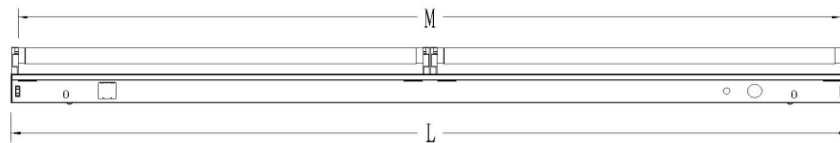

----- 8 Feet -----

For 4 x 4 Feet tubes

Or 2 X 8 Feet tubes

UNITS	M	L	W	H
INCHES	95 1/2"	96"	4"	3 1/4"
TOL (+/-)	0.05	0.05	0.05	0.05

For 6 X 4 Feet tubes

Or 3 X 8 Feet tubes

UNITS	M	L	W	H
INCHES	95 1/2"	96"	8"	3 1/4"
TOL (+/-)	0.05	0.05	0.05	0.05

For 8 X 4 Feet tubes

Or 4 X 8 Feet tubes

UNITS	M	L	W	H
INCHES	95 1/2"	96"	8"	3 1/4"
TOL (+/-)	0.05	0.05	0.05	0.05

ITEM CODES

- FOL844W** **Open strip 8 feet, For 4 lamps LED 4 feet tubes White**
- FOL882W** **Open strip 8 feet, For 2 lamps LED 8 feet tubes White**
- FOL846W** **Open strip 8 feet, For 6 lamps LED 4 feet tubes White**
- FOL883W** **Open strip 8 feet, For 3 lamps LED 8 feet tubes White**
- FOL848W** **Open strip 8 feet, For 8 lamps LED 4 feet tubes White**
- FOL884W** **Open strip 8 feet, For 4 lamps LED 8 feet tubes White**
- FOF84W-HB** **Open 8 feet, 4 lamps, For fluorescent T8, HPF ballast, White**
- FOF86W-HB** **Open 8 feet, 6 lamps, For fluorescent T8, HPF ballast, White**
- FOF88W-HB** **Open 8 feet, 8 lamps, For fluorescent T8, HPF ballast, White**
- FOF84W-NB** **Open 8 feet, 4 lamps, For fluorescent T8, NPF ballast, White**
- FOF86W-NB** **Open 8 feet, 6 lamps, For fluorescent T8, NPF ballast, White**
- FOF88W-NB** **Open 8 feet, 8 lamps, For fluorescent T8, NPF ballast, White**