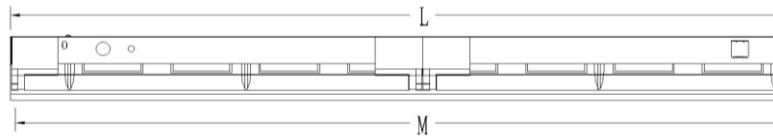

----- **8 Feet** -----

Wire Guard

Using 4 X 4 feet tubes or 2 x 8 feet lamps

UNITS	M	L	W	H
INCHES	95 1/2"	96"	12"	4"
TOL (+/-)	0.05	0.05	0.05	0.05

Using 6 X 4 feet tubes
Or 3 X 8 feet tubes

UNITS	M	L	W	H
INCHES	95 1/2"	96"	12"	4"
TOL (+/-)	0.05	0.05	0.05	0.05