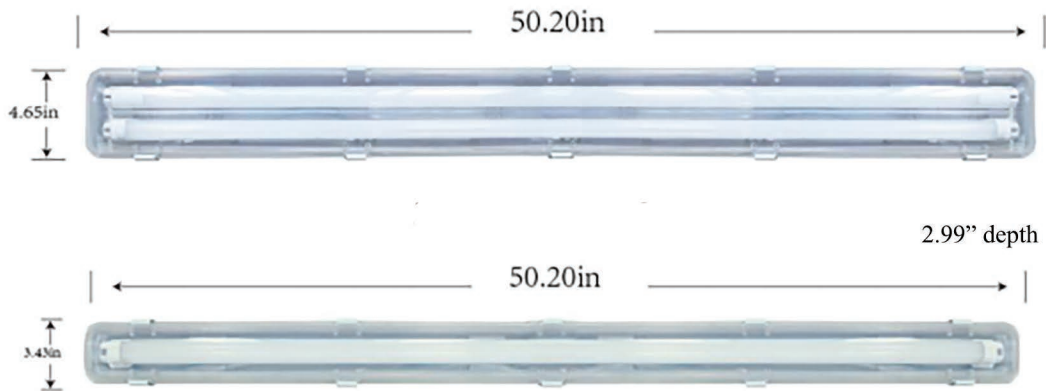

Polycarbonate Lenses fixtures

50.20inx3.43inx2.99in

Item Codes

LTD-H21A	2 feet for 1 T8 tube
LTD-H22A	2 feet for 2 T8 tubes
LTD-H41A	4 feet for 1 T8 tube
LTD-H42A	4 feet for 2 T8 tubes

G13 Tombstone Socket

* Fixtures Only - Does Not Include T8 Tubes