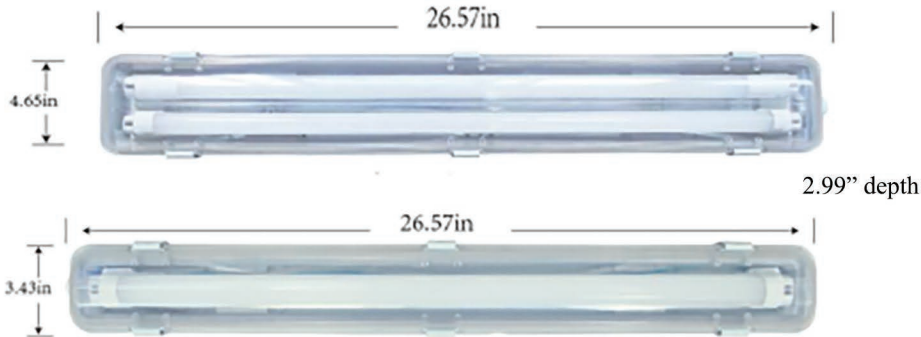

Polycarbonate Lenses fixtures

50.20inx3.43inx2.99in

Item Codes

LTD-H21A	2 feet for 1 T8 tube
LTD-H22A	2 feet for 2 T8 tubes
LTD-H41A	4 feet for 1 T8 tube
LTD-H42A	4 feet for 2 T8 tubes

G13 Tombstone Socket

* Fixtures Only - Does Not Include T8 Tubes