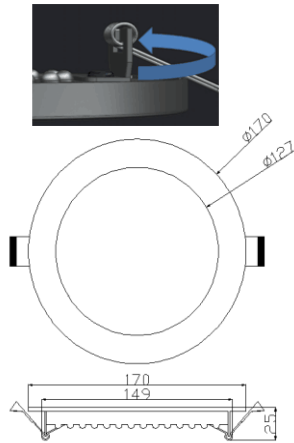

6" 5" adjustable, 360° rotation