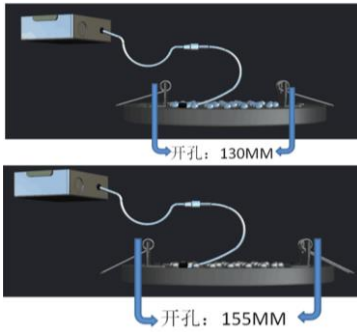

6" 5" adjustable, 360° rotation