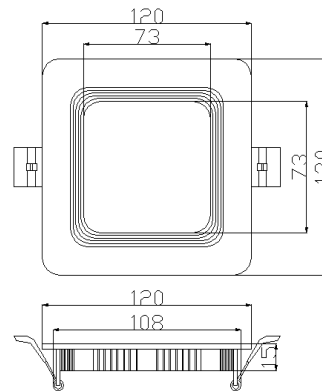

Square mini panel on 4" and 6"

LED 4" 10W Square Slim panel

Mod.No.	Power	Input	Lumens	Efficacy	CCT	CRI	Power Factor	LENS	Dimmable
LSMQ-G410-D30(W/B/SN)	10W	120V AC	750	75	3000K	80 or 90RA	>0.90	Milky	Y
LSMQ-G410-D40(W/B/SN)	10W	120V AC	800	80	4000K	80 or 90RA	>0.90	Milky	Y
LSMQ-G410-D50(W/B/SN)	10W	120V AC	850	83	5000K	80 or 90RA	>0.90	Milky	Y

Operating Frequency	Size	Dimmable	Beam Angel	Base	Finish/Color
60HZ	120*120*15 mm	Triac Dimming	110°		White / Nickle Satin / Black
IP Rating	THD (%)	LED Chip	Life Time	Warranty	Materials
Damp	<17.22%	Epistar	50000hrs	5 years	Pure Aluminum + PC

LED 6" 12W Square Slim panel

Mod.No.	Power	Input	Lumens	Efficacy	CCT	CRI	Power Factor	LENS	Dimmable
LSMQ-G615-D30(W/B/SN)	15W	120V AC	1250	80	3000K	80 or 90RA	>0.90	Milky	Y
LSMQ-G615-D40(W/B/SN)	15W	120V AC	1250	85	4000K	80 or 90RA	>0.90	Milky	Y
LSMQ-G615-D50(W/B/SN)	15W	120V AC	1250	85	5000K	80 or 90RA	>0.90	Milky	Y

Operating Frequency	Size	Dimmable	Beam Angel	Base	Finish/Color
60HZ	173*173*15 mm	Triac Dimming	110°		White / Nickle Satin / Black
IP Rating	THD (%)	LED Chip	Life Time	Warranty	Materials
Damp	<17.22%	Epistar	50000hrs	5 years	Pure Aluminum + PC