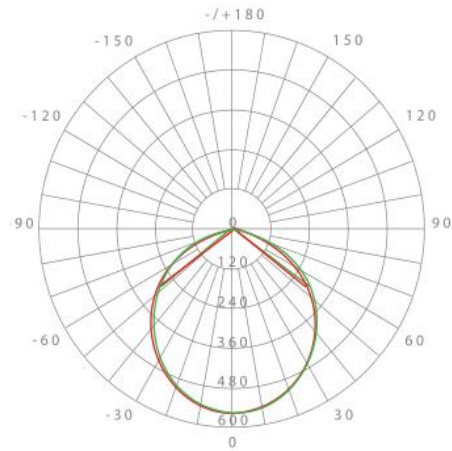

LED Slim Mini Panel Down Lights 4" 6"

ETL G-series

- 10 mm thickness slim mini panel
- Embossed pocking cold forged back plate
- 4" 12 watts, 850 - 950 Lumen
- 6" 18 watts, Up to 1500 Lumen

4" 3" adjustable, 360° rotation

360度旋转

Power	Input	Lumens	Efficacy	CCT	CRI	Power Factor	LENS	Dimmable	Materials	IP Rate
12W	120V AC	840	70	2700K	80 or 90RA	>0.95	Milky	Y	Pure Aluminum + PC	Damp
12W	120V AC	900	75	3000K	80 or 90RA	>0.95	Milky	Y	Dimm	Beam Angel
12W	120V AC	960	80	4000K	80 or 90RA	>0.95	Milky	Y	Triac Dimming	110°
12W	120V AC	996	83	6000K	80 or 90RA	>0.95	Milky	Y