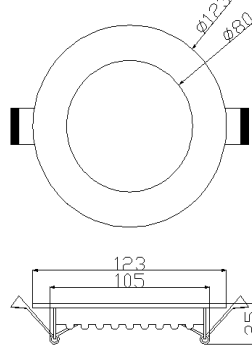

LED Slim Mini Panel Down Lights 4" 6"

ETL G-series

- 10 mm thickness slim mini panel
- Embossed pocking cold forged back plate
- 4" 12 watts, 850 - 950 Lumen
- 6" 18 watts, Up to 1500 Lumen

4" 3" adjustable, 360° rotation

360度旋转

Power	Input	Lumens	Efficacy	CCT	CRI	Power Factor	LENS	Dimmable	Materials	IP Rate
12W	120V AC	840	70	2700K	80 or 90RA	>0.95	Milky	Y	Pure Aluminum + PC	Damp
12W	120V AC	900	75	3000K	80 or 90RA	>0.95	Milky	Y	Dimm	Beam Angel
12W	120V AC	960	80	4000K	80 or 90RA	>0.95	Milky	Y	Triac Dimming	110°
12W	120V AC	996	83	6000K	80 or 90RA	>0.95	Milky	Y