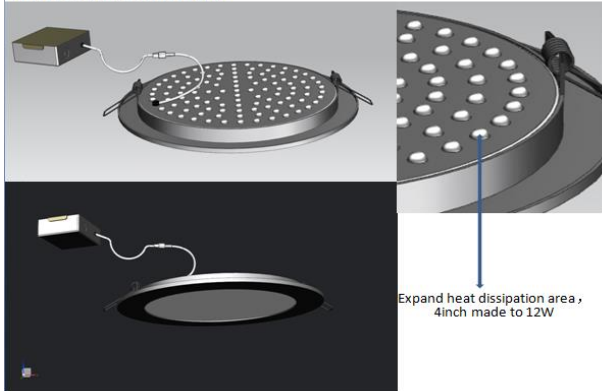

LED Slim Mini Panel Down Lights 4" 6"

ES, ETL L-series

- 4" Round 12W, 900 Lumen.....
- 4" Square 10W, 750-800 Lumen.....
- 6" Round and Square 15W, 1200 Lumen.....
- Durable airtight Aluminum body
- Edge light with redirect matrix technology
- 110-120 VAC input, 110-120° Beam angle
- 10-100% Dimmable, Triac dimming
- Extruded Aluminum hardwire junction box,
- Dimmable class II electronic LED driver
- Suitable damp location
- Suitable insulated ceiling
- Three "Quick connect" push-in terminals

ITEM CODES

LSMR-L412-D30(W/B/SN)	Round 4" slim mini panel, 12W, dimmable, 3000K, White/Black/Satin nickel
LSMR-L412-D40(W/B/SN)	Round 4" slim mini panel, 12W, dimmable, 4000K, White/Black/Satin nickel
LSMR-L412-D50(W/B/SN)	Round 4" slim mini panel, 12W, dimmable, 5000K, White/Black/Satin nickel
LSMR-L615-D30(W/B/SN)	Round 6" slim mini panel, 15W, dimmable, 3000K, White/Black/Satin nickel
LSMR-L615-D40(W/B/SN)	Round 6" slim mini panel, 15W, dimmable, 4000K, White/Black/Satin nickel
LSMR-L615-D50(W/B/SN)	Round 6" slim mini panel, 15W, dimmable, 5000K, White/Black/Satin nickel
LSMQ-L410-D30(W/B/SN)	Square 4" slim mini panel, 10W, dimmable, 3000K, White/Black/Satin nickel
LSMQ-L410-D40(W/B/SN)	Square 4" slim mini panel, 10W, dimmable, 4000K, White/Black/Satin nickel
LSMQ-L410-D50(W/B/SN)	Square 4" slim mini panel, 10W, dimmable, 5000K, White/Black/Satin nickel
LSMQ-L615-D30(W/B/SN)	Square 6" slim mini panel, 15W, dimmable, 3000K, White/Black/Satin nickel
LSMQ-L615-D40(W/B/SN)	Square 6" slim mini panel, 15W, dimmable, 4000K, White/Black/Satin nickel
LSMQ-L615-D50(W/B/SN)	Square 6" slim mini panel, 15W, dimmable, 5000K, White/Black/Satin nickel

LED Slim Mini Panel Down Lights 4" 6"

ETL G-series

- 10 mm thickness slim mini panel
- Embossed pocking cold forged back plate
- 4" 12 watts, 850 - 950 Lumen
- 6" 18 watts, Up to 1500 Lumen

4 inch side-lit down light