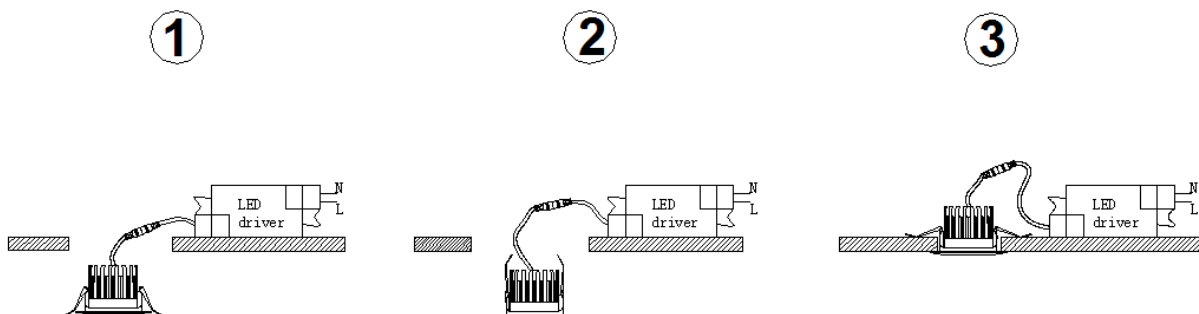

EASY INSTALLATION

4" gimble ring - Heavy duty stand alone adjustable

Lumen output 1200-1300

Product Dimensions

Photometric Data

15W	120V AC	1200	90	2700K	80 or 90RA	>0.95	Milky	Y	Materials		IP Rate
15W	120V AC	1200	90	3000K	80 or 90RA	>0.95	Milky	Y	Pure Aluminum + PC		Damp
15W	120V AC	1300	95	4000K	80 or 90RA	>0.95	Milky	Y	Dimm	Beam Angel	
15W	120V AC	1300	95	6000K	80 or 90RA	>0.95	Milky	Y	Triac Dimming	110°	

Installation

Square mini panel on 4" and 6"

LED 4" 10W Square Slim panel

Mod.No.	Power	Input	Lumens	Efficacy	CCT	CRI	Power Factor	LENS	Dimmable
LSMQ-G410-D30(W/B/SN)	10W	120V AC	750	75	3000K	80 or 90RA	>0.90	Milky	Y
LSMQ-G410-D40(W/B/SN)	10W	120V AC	800	80	4000K	80 or 90RA	>0.90	Milky	Y
LSMQ-G410-D50(W/B/SN)	10W	120V AC	850	83	5000K	80 or 90RA	>0.90	Milky	Y