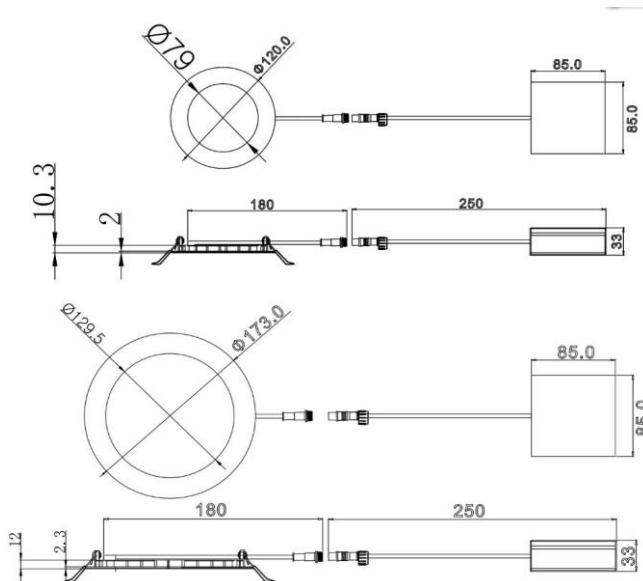

LED Slim Mini Panel Down Lights 4" 6"

ES, ETL L-series

- 4" Round 12W, 900 Lumen.....
- 4" Square 10W, 750-800 Lumen.....
- 6" Round and Square 15W, 1200 Lumen.....
- Durable airtight Aluminum body
- Edge light with redirect matrix technology
- 110-120 VAC input, 110-120° Beam angle
- 10-100% Dimmable, Triac dimming
- Extruded Aluminum hardwire junction box,
- Dimmable class II electronic LED driver
- Suitable damp location
- Suitable insulated ceiling
- Three "Quick connect" push-in terminals

LED Slim Mini Panel Down Lights 4" 6"

ETL G-series

- 10 mm thickness slim mini panel
- Embossed pocking cold forged back plate
- 4" 12 watts, 850 - 950 Lumen
- 6" 18 watts, Up to 1500 Lumen

4 inch side-lit down light