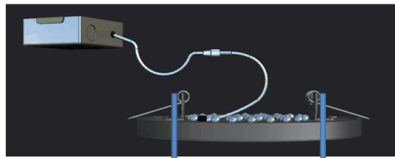

4" 3" adjustable, 360° rotation