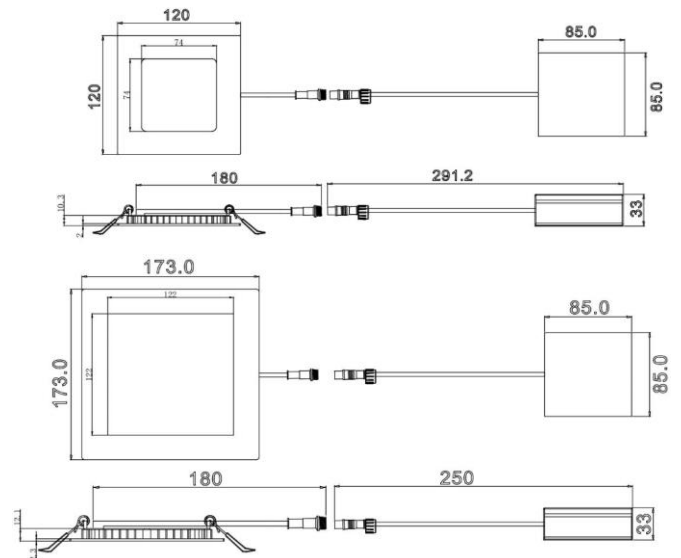

LED Slim Mini Panel Down Lights 4" 6"

ES, ETL L-series

- 4" Round 12W, 900 Lumen.....
- 4" Square 10W, 750-800 Lumen.....
- 6" Round and Square 15W, 1200 Lumen.....
- Durable airtight Aluminum body
- Edge light with redirect matrix technology
- 110-120 VAC input, 110-120° Beam angle
- 10-100% Dimmable, Triac dimming
- Extruded Aluminum hardwire junction box,
- Dimmable class II electronic LED driver
- Suitable damp location
- Suitable insulated ceiling
- Three "Quick connect" push-in terminals

LED Slim Mini Panel Down Lights 4" 6"

ETL G-series

- 10 mm thickness slim mini panel
- Embossed pocking cold forged back plate
- 4" 12 watts, 850 - 950 Lumen
- 6" 18 watts, Up to 1500 Lumen

4 inch side-lit down light