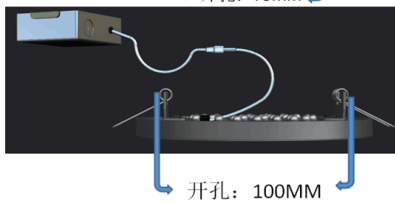

4" 3" adjustable, 360° rotation