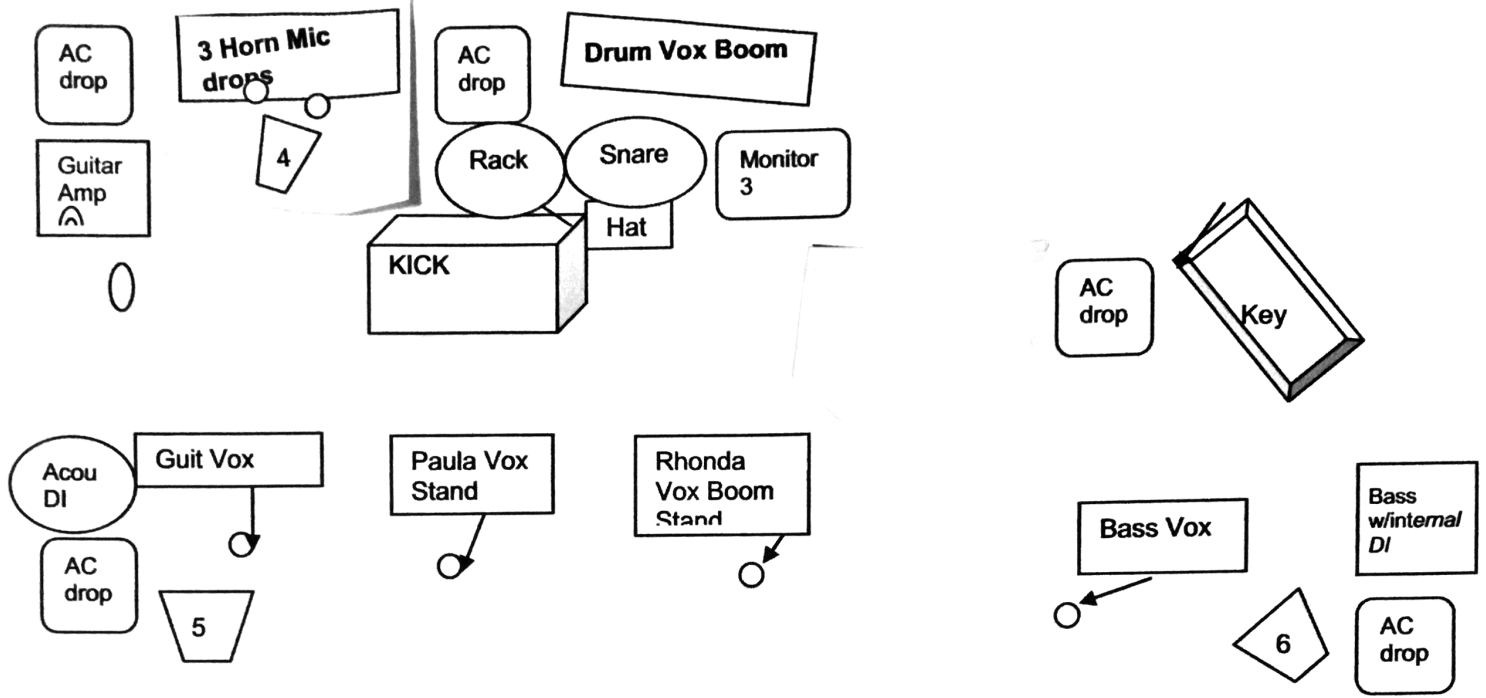

Groove Essential Stage Plot and Input List

<u>Instrument</u>	<u>Channel</u>	<u>Monitor Mix</u>	<u>Artist Name</u>
-------------------	----------------	--------------------	--------------------

Kick	_____	Monitor 1	Vox 1- Rhonda
Snare	_____	Monitor 2	Vox 2- Paula
Rack 1	_____	Monitor 3	Drum -Charlie
Floor	_____	Monitor 4	Horn- Chris/Josh
Hat	_____	Monitor 5	Guitar - Brian
Overheads	_____	Monitor 6	Bass - Greg
Electric Gut 1	_____	Monitor 7	Keys Troye
Acoustic Gut	_____		
Bass	_____		
Keys	_____		
Bass Vox	_____		
Drum Vox	_____		
Gut Vox	_____		
Key Vox	_____		
Rhonda Vox	_____		
Paula Vox	_____		
Trumpet	_____		
Sax	_____		
Bone	_____		

at sound board
or on stage

Mon.1
in-ear
rig

Mon.2
in-ear
rig