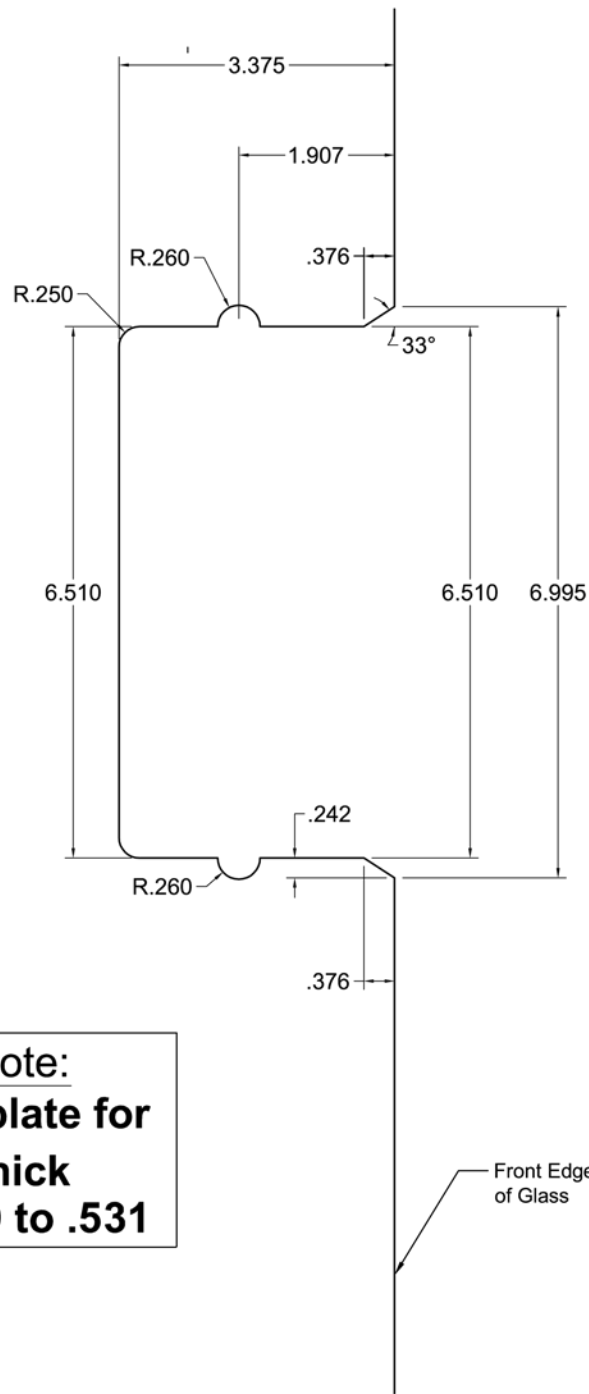

Standard 1/2" Glass Template
for a GO87 - Lock 2" Backset

Important Note:
Glass template for
Glass 1/2" thick
range: .469 to .531

Additional Notes:

- a) **Responsibility:** Door and frame manufacturers are responsible for providing adequate construction or re-inforcement for proper installation of hardware shown
- b) Door Stop by others
- c) See catalog / spec sheets for additional lock details

T-ALH.GO87