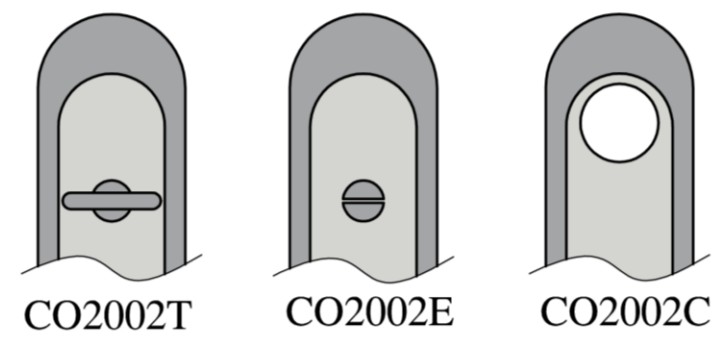

CO2002T   CO2002E   CO2002C