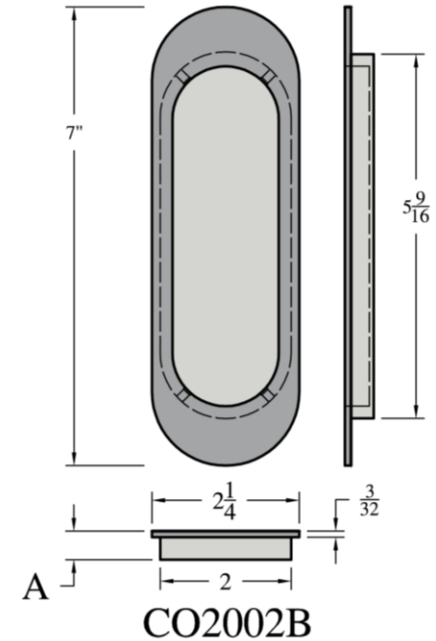

CO2002 FLUSH PULL

- Premium flush pulls machined out of solid brass. Stainless and bronze based flush pulls available as a special order.
- Similar to the standard 2002 flush pulls except with concealed screws
- For use on 1 3/8", 1 3/4", or thicker doors (door thickness MUST be specified when ordering)
- Most architectural finishes available
- Available in four functions to work with the 2000, 2001, 2002 sliding and pocket door locks