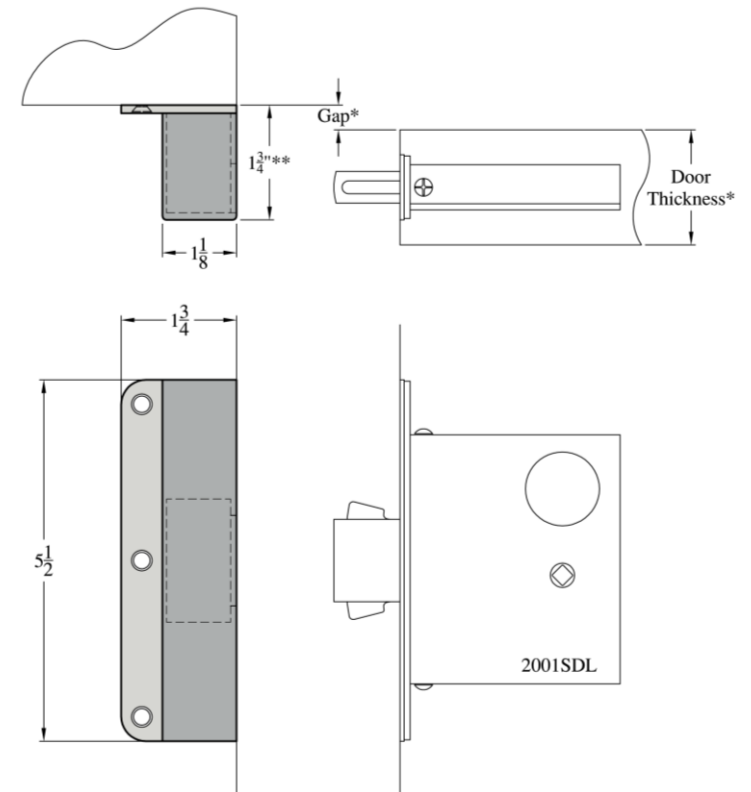

BARN DOOR STRIKES

Barn doors have become increasingly popular for optimizing space, but offering privacy options could be a challenge, especially on single door openings. Accurate's sliding door locks (2001, 9100SDL) can be furnished with a special wall mounted strike.

9100BSTK

Barn door strike (to oppose 9100SDL/SL9100 locks)

2001BSTK

Barn door strike (to oppose 2001 locks)

Please specify: Lock No. x BSTK x Door Thickness x Gap x FINISH

2001BSTK shown