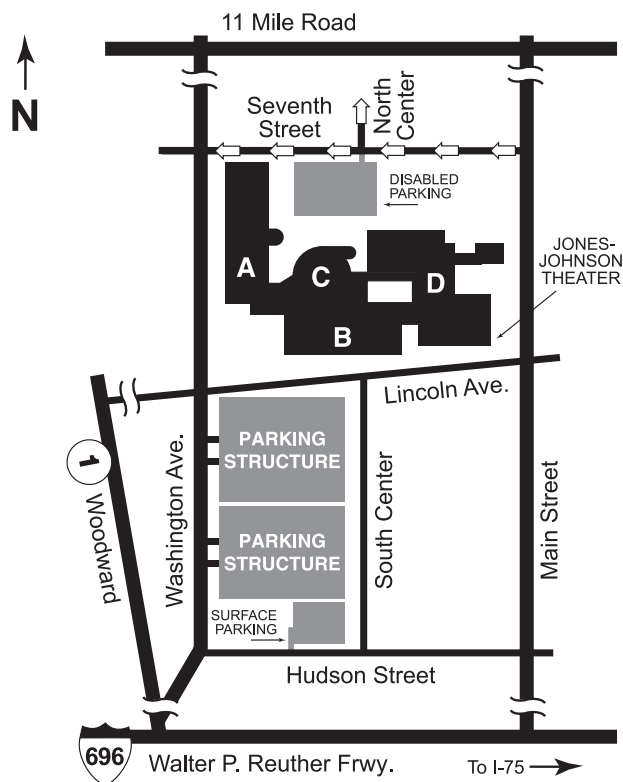

Oakland Community College

Royal Oak Campus Map

739 South Washington, Royal Oak, MI 48067-3898 • (248) 246-2400

The Royal Oak Campus is located near I-696 and Woodward Avenue.

From the North

From the Troy area, take I-75 south to exit #62. Turn right onto 11 Mile Road for 1.4 miles. Turn left onto South Washington Avenue. Go straight .4 miles on South Washington. Campus is on the left at corner of Washington and Lincoln. Parking structure is on the right.

From the South

From the Dearborn area, take Southfield Road north. Turn right at 11 Mile Road to merge onto I-696. Take I-696 to Woodward exit #16. Turn left onto Woodward Avenue. Merge immediately into the right lane to South Washington Avenue. The campus parking structure is about three blocks north at the corner of Lincoln and Washington, directly across from the campus.

From the East

From the Harper Woods area, take I-696 westbound for about 12 miles to exit no. 16 to east 10 Mile Road. Turn right onto Woodward Avenue. Merge immediately into the right lane to South Washington Avenue. The campus parking structure is about three blocks north, on the right at the corner of Lincoln and Washington, directly across from the campus.

From the West

From the Brighton area, take I-696 eastbound past Telegraph to exit #16 Woodward exit. Turn left onto Woodward Avenue and immediately merge into the right lane to South Washington Avenue. The campus parking structure is about three blocks north, on the right at the corner of Lincoln and Washington, directly across from the campus.