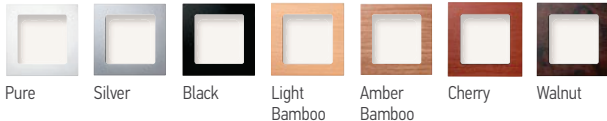

Wall mounted controls

The Smoove wall mounted control is available in three finishes for the display screen and seven contemporary frame colours to suit any décor. Suitable for all Somfy RTS motorised internal and external products, each Smoove unit operates a single product, or a single group of products.

Situo RTS

- Available in 1, 2 and 5 channel versions to control one or multiple window coverings
- Use “my” button for quick access to your preferred position
- Available in four striking colour options: pure (white), silver, gold and rose gold