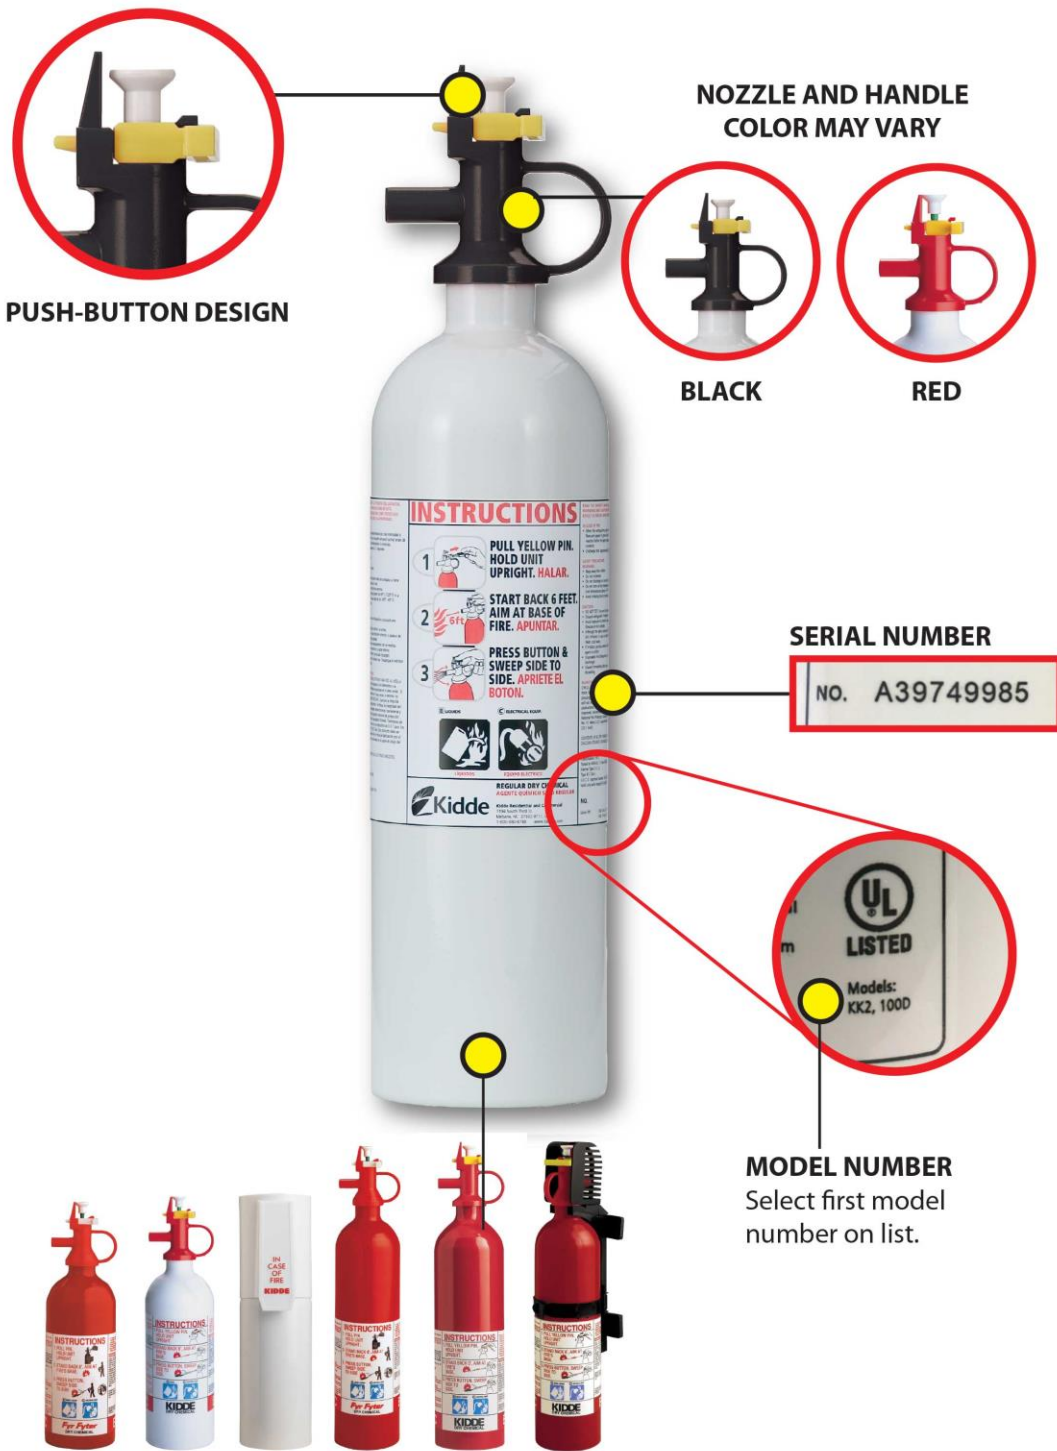

Push-Button Fire Extinguishers

Push-button fire extinguishers: The recall involves eight models of Kidde push-button fire extinguishers manufactured between August 11, 1995 and September 22, 2017. The no-gauge push-button extinguishers were sold in red and white, and with a red or black nozzle. These models were sold primarily for kitchen and personal watercraft applications.

MODEL NUMBER
Select first model number on list.

CYLINDER COLOR AND SIZE MAY VARY

Push-Button Pindicator Models produced between August 11, 1995 and September 22, 2017							
KK2	100D	210D	M5P	M5PM	AUTO 5FX	AUTO 5FX-1	FF 210D-1