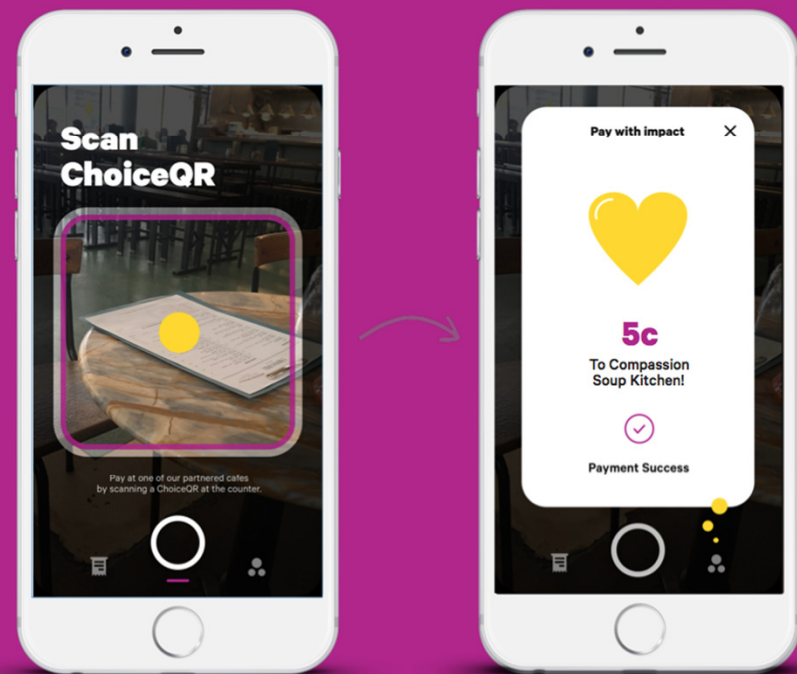

# Empowering the world to pay with purpose

**People**

**Planet**

**Purpose**

# The future of philanthropy is here.

Every time you pay with your Choice app in Cuba St this May, **5c goes to Compassion Soup Kitchen.**

It's free, simple, and helps all New Zealanders.

**It's easy to make a difference with Choice.**

[choicetopay.com](http://choicetopay.com)

**People**

**Planet**

**Purpose**

[choicetopay.com](https://choicetopay.com)