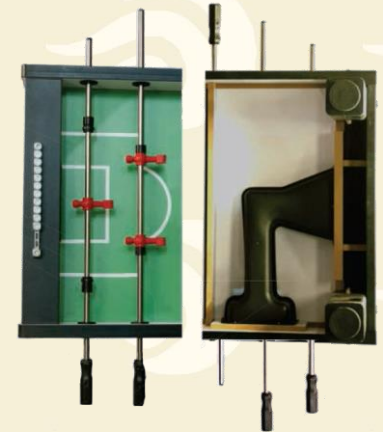

- **Counter-balance men with ultimate foot design**

- Enables full ball control with easy catch, pass, and shooting
- Seamless side surface facilitates tic-tac motion.
- Sharp edges in front make bank shots easy

- Two-phase TPR injection: combines a hard-core inside and a soft surface layer. This makes best comfort, control and tight fit on rods with no wraps needed

The Sure Shot R1

Professional table
for an entry-level price

Legs:

- 4" x 4" powder-coated steel legs
- Leg levelers with rubber bottoms provide sturdiness during aggressive play

Balls (PGI / Fireball)

- ITSF Sanctioned
- Polyurethane
- Centerless ground for optimal handling and control
- Surface softness that makes catching and pinning easier

Goalie

- Standard one-man goalie

Fun starts here

Bluetooth Sound Bar Option

Black Laminated MDF cabinet structure that includes:

- 1" aprons with dual side ball returns
- Serving hole with groove on each side
- 12" deep aprons
- Leg bolt through cabinet for extra structural integrity
- Customizable