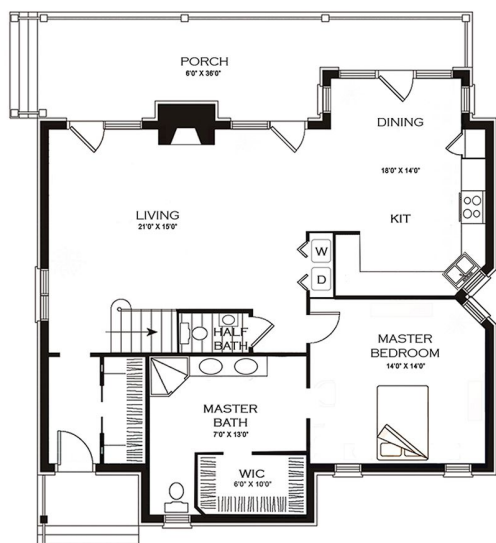

DESCRIPTION

3 Bedrooms
2.5 Bathrooms
No Garage

HEATED SQAURE FEET
1,625 Square Feet

OVERALL DIMENSIONS
36' x 36'

**Starting at \$335,000
(does not include lot price)*

Main Level Floor Plan

Second Level Floor Plan