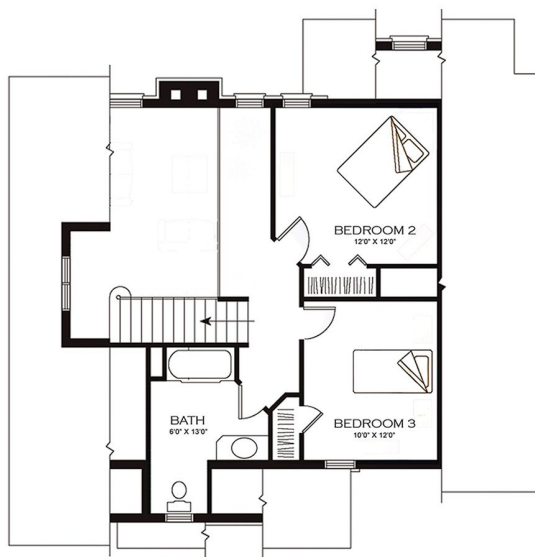

DESCRIPTION

3 Bedrooms
2.5 Bathrooms
No Garage

HEATED SQAURE FEET
1,625 Square Feet

OVERALL DIMENSIONS
36' x 36'

**Starting at \$335,000
(does not include lot price)*

Main Level Floor Plan

Second Level Floor Plan