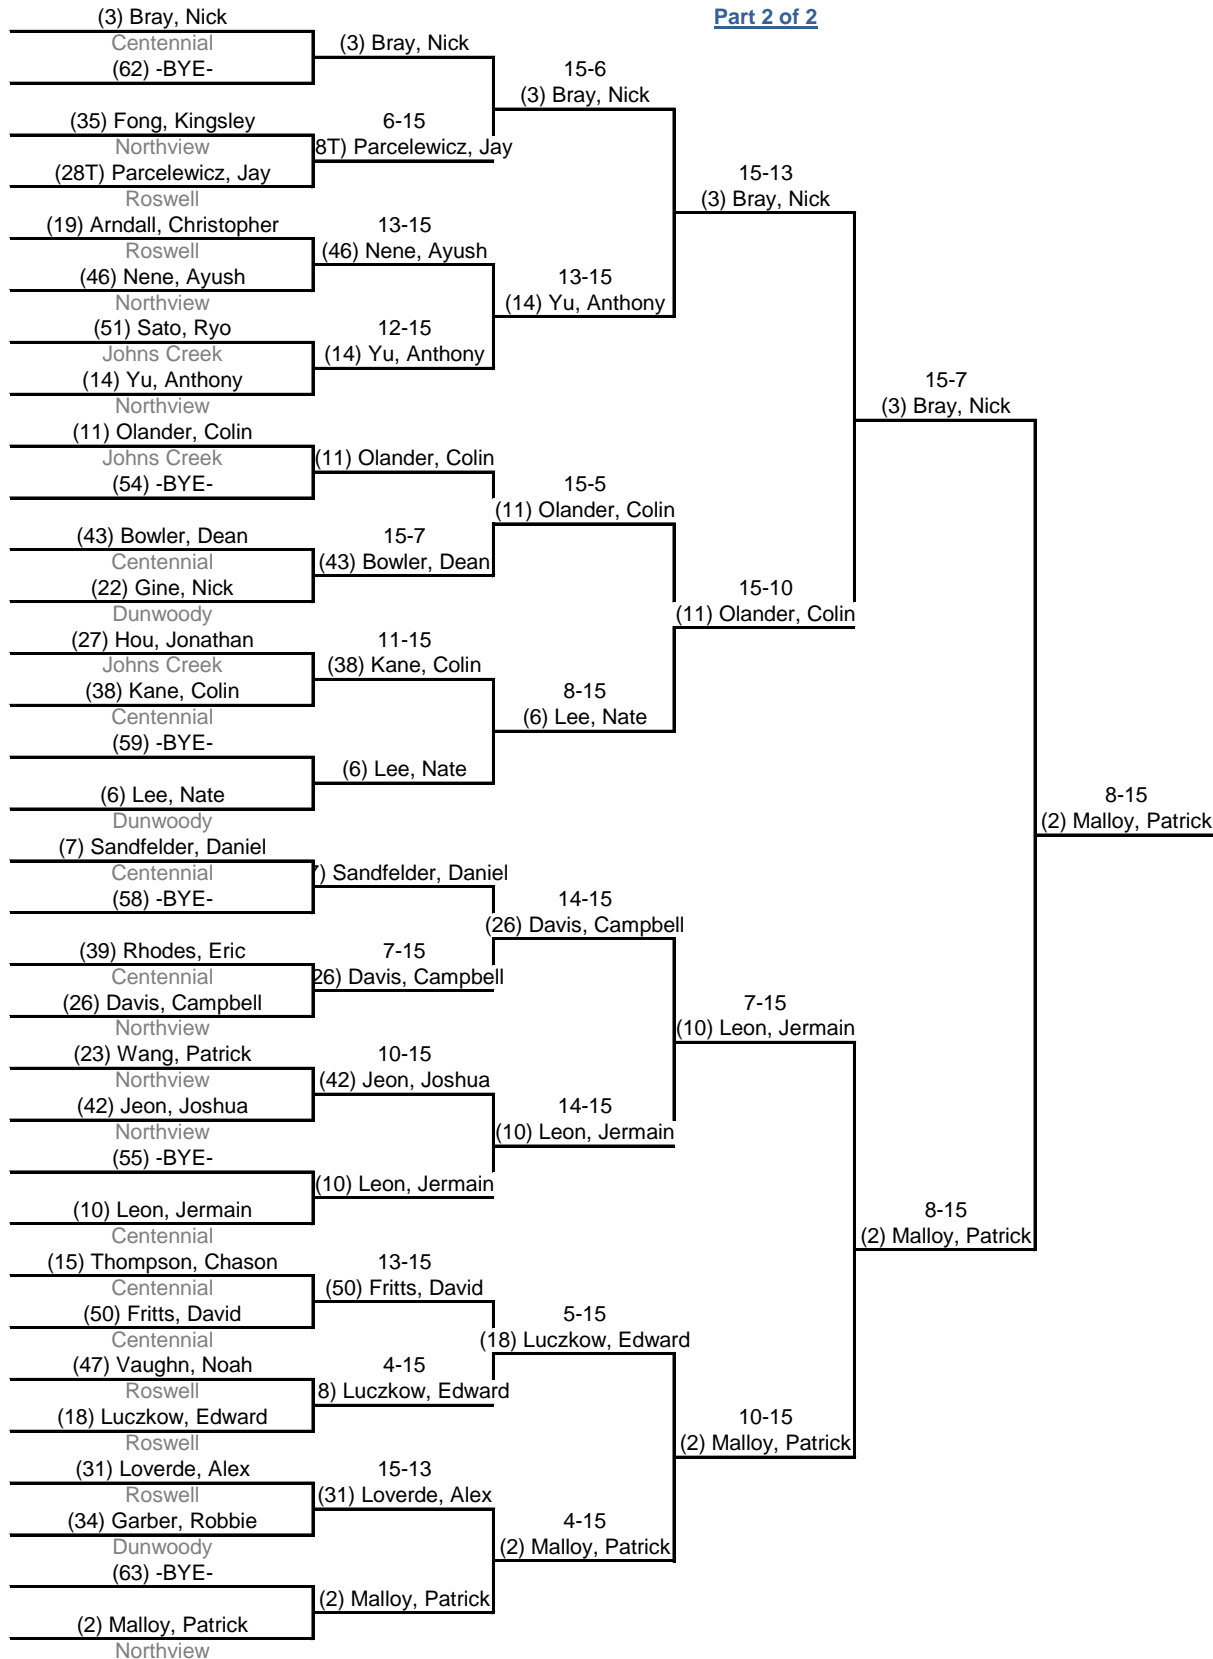

Direct Elimination

11:21 AM - 3:25 PM

Table of 64 Ended 12:00 AM   **Table of 32** Ended 12:00 AM   **Table of 16** Ended 12:00 AM   **Table of 8** Ended 12:00 AM   **Semi-finals** Ended 12:00 AM   **Final** Ended 12:00 AM

Part 2 of 2

Georgia High School Fencing League: Round 3

15 Oct 16 - Northview

Men's Epee

Final Results

Place	Name	Club	Points Earned
1	Feng, Kevin	Johns Creek	64
2	Malloy, Patrick	Northview	52
3 T	Bray, Nick	Centennial	40
3 T	Gilbreth, Chance	Northview	40
5	Martin, Anthony	Roswell	32
6	Leon, Jermain	Centennial	30
7	Olander, Colin	Johns Creek	28
8	Hemauer, Duncan	Centennial	26
9	Bynum, Darius	Roswell	18
10	Lee, Nate	Dunwoody	17
11	Kim, Alex	Northview	16
12	Danzig, Jacob	Johns Creek	15
13	Yu, Anthony	Northview	14
14	Ackerman, Todd	Johns Creek	13
15	Luczkow, Edward	Roswell	12
16	Davis, Campbell	Northview	11
17	Sandfelder, Daniel	Centennial	
18	Huang, Harrison	Northview	
19	Gilbreth, Miles	Northview	
20 T	Dorfman, Joseph	Centennial	
20 T	Parcelewicz, Jay	Roswell	
20 T	Woods, Daniel	Northview	
23	Loverde, Alex	Roswell	
24	Cheek, Roman	Centennial	
25	Kane, Colin	Centennial	
26	Agri, Joshua	Centennial	
27	Jeon, Joshua	Northview	
28	Bowler, Dean	Centennial	
29	Zheng, Daniel	Northview	
30	Harrison, Quinn	Centennial	
31	Nene, Ayush	Northview	
32	Fritts, David	Centennial	
33	Thompson, Chason	Centennial	
34	Arndall, Christopher	Roswell	
35	Johanson, Noah	Roswell	
36	Gonzalez, Daniel	Centennial	
37	Gine, Nick	Dunwoody	
38	Wang, Patrick	Northview	
39	Brunner, Jacob	Roswell	
40	Hou, Jonathan	Johns Creek	
41	Rowberry, Gabe	Johns Creek	
42	Garber, Robbie	Dunwoody	
43	Fong, Kingsley	Northview	
44 T	Fassih, Aurian	Johns Creek	
44 T	Mazlout, Adam	Northview	
46	Rhodes, Eric	Centennial	
47	Wells, Evan	Northview	
48	Vaughn, Noah	Roswell	
49	Sosnow, Nick	Johns Creek	
50	Narayanan, Aniketh	Northview	
51	Sato, Ryo	Johns Creek	
52	Rivera, Tadeo	Johns Creek	
53	Baker, Brett	Centennial	
54	Shack, Thomas	Northview	
55	Campbell, Alex	Centennial	
56	Cheng, Brian	Johns Creek	
57	Sonnier, Alex	Dunwoody	
58	Sheng, Jonathan	Johns Creek	
59	McDonald, Davis	Centennial