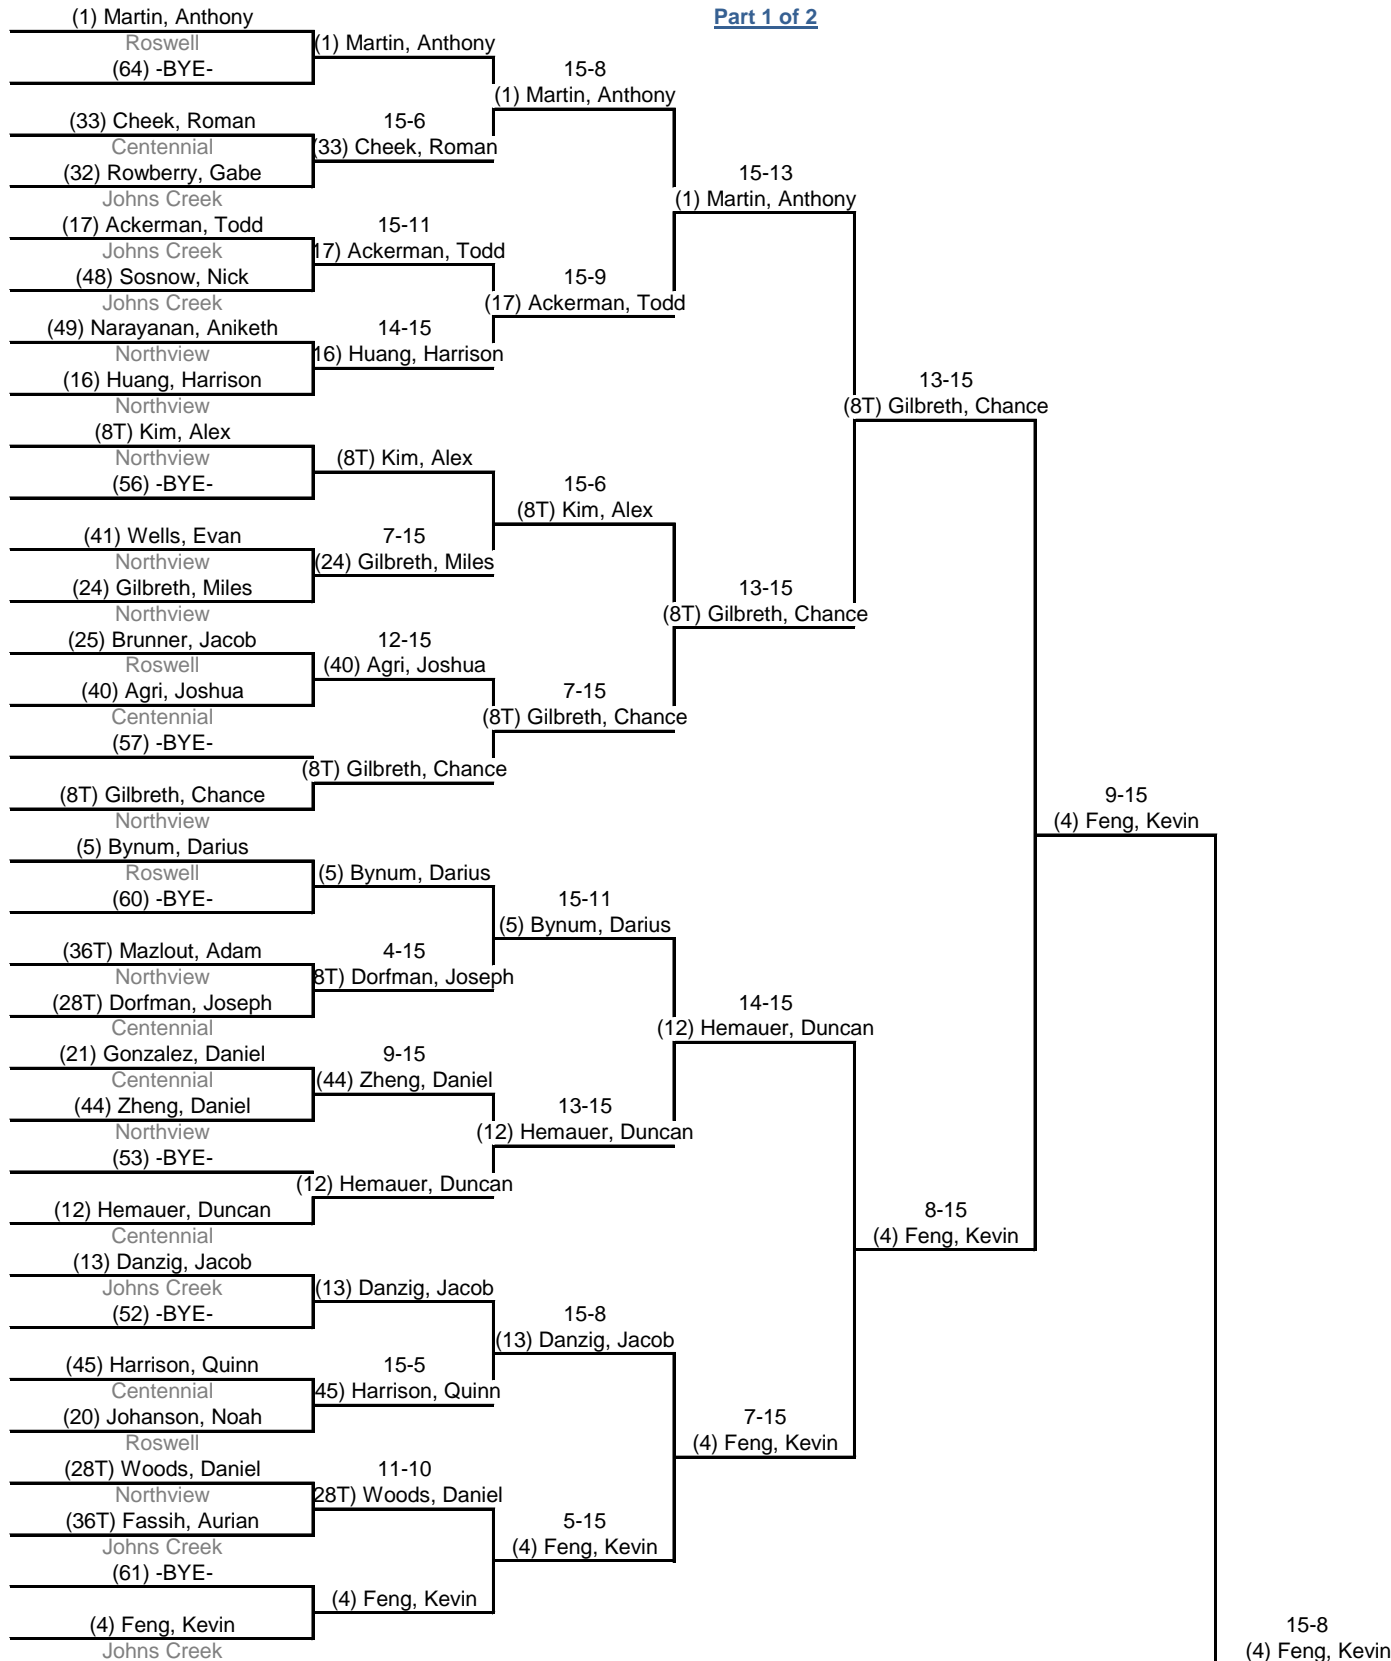

Georgia High School Fencing League: Round 3

15 Oct 16 - Northview

Men's Epee

Pool Results

Place	Name	Club	V	V/M	TS	TR	Ind	Status
61	Fishburn, Marcus	Northview	0	0.00	7	30	-23	Eliminated
62	Atkinson, John	Centennial	0	0.00	6	30	-24	Eliminated
DNF	Gronholm, Gunnar	Roswell						Withdrew

Direct Elimination

11:21 AM - 3:25 PM

Table of 64 Ended 12:00 AM   **Table of 32** Ended 12:00 AM   **Table of 16** Ended 12:00 AM   **Table of 8** Ended 12:00 AM   **Semi-finals** Ended 12:00 AM   **Final** Ended 12:00 AM

Part 1 of 2