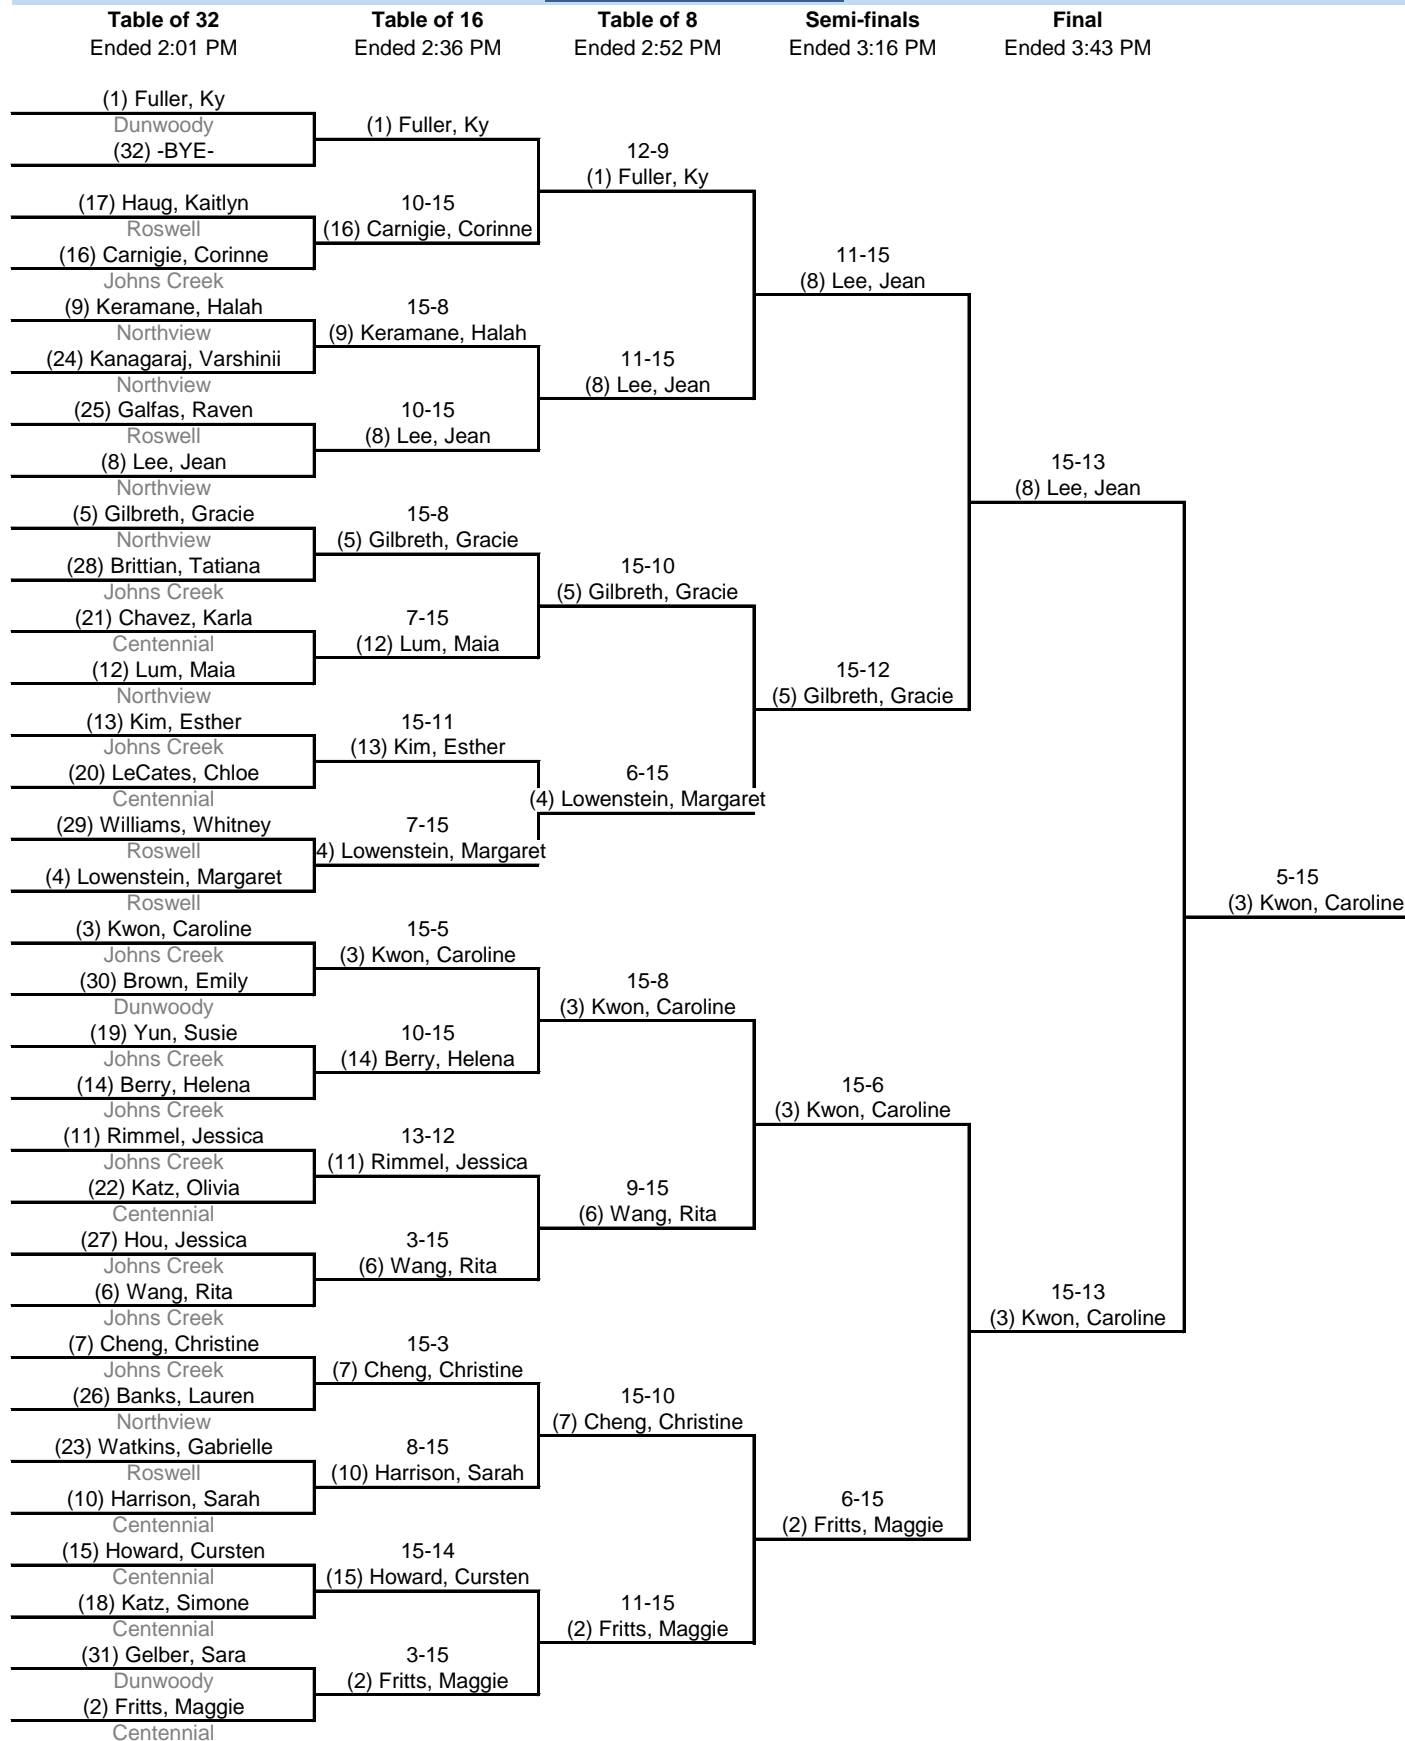

Georgia High School Fencing League: Round 3
15 Oct 16 - Northview
Women's Epee

Final Results

Place	Name	Club	Points Earned
1	Kwon, Caroline	Johns Creek	64
2	Lee, Jean	Northview	52
3 T	Fritts, Maggie	Centennial	40
3 T	Gilbreth, Gracie	Northview	40
5	Fuller, Ky	Dunwoody	32
6	Lowenstein, Margaret	Roswell	30
7	Wang, Rita	Johns Creek	28
8	Cheng, Christine	Johns Creek	26
9	Keramane, Halah	Northview	18
10	Harrison, Sarah	Centennial	17
11	Rimmel, Jessica	Johns Creek	16
12	Lum, Maia	Northview	15
13	Kim, Esther	Johns Creek	14
14	Berry, Helena	Johns Creek	13
15	Howard, Cursten	Centennial	12
16	Carnegie, Corinne	Johns Creek	11
17	Haug, Kaitlyn	Roswell	
18	Katz, Simone	Centennial	
19	Yun, Susie	Johns Creek	
20	LeCates, Chloe	Centennial	
21	Chavez, Karla	Centennial	
22	Katz, Olivia	Centennial	
23	Watkins, Gabrielle	Roswell	
24	Kanagaraj, Varshinii	Northview	
25	Galfas, Raven	Roswell	
26	Banks, Lauren	Northview	
27	Hou, Jessica	Johns Creek	
28	Brittian, Tatiana	Johns Creek	
29	Williams, Whitney	Roswell	
30	Brown, Emily	Dunwoody	
31	Gelber, Sara	Dunwoody	
32	Taylor, Chloe	Roswell	
33	MacElroy, Sarah	Dunwoody	
34	Miura, Honoka	Dunwoody	
35	Murphy, Megan	Dunwoody	
36	Taliaferro, Taylor	Dunwoody	
37	Olander, Lily	Johns Creek	
38	Cordell, Isabella	Roswell