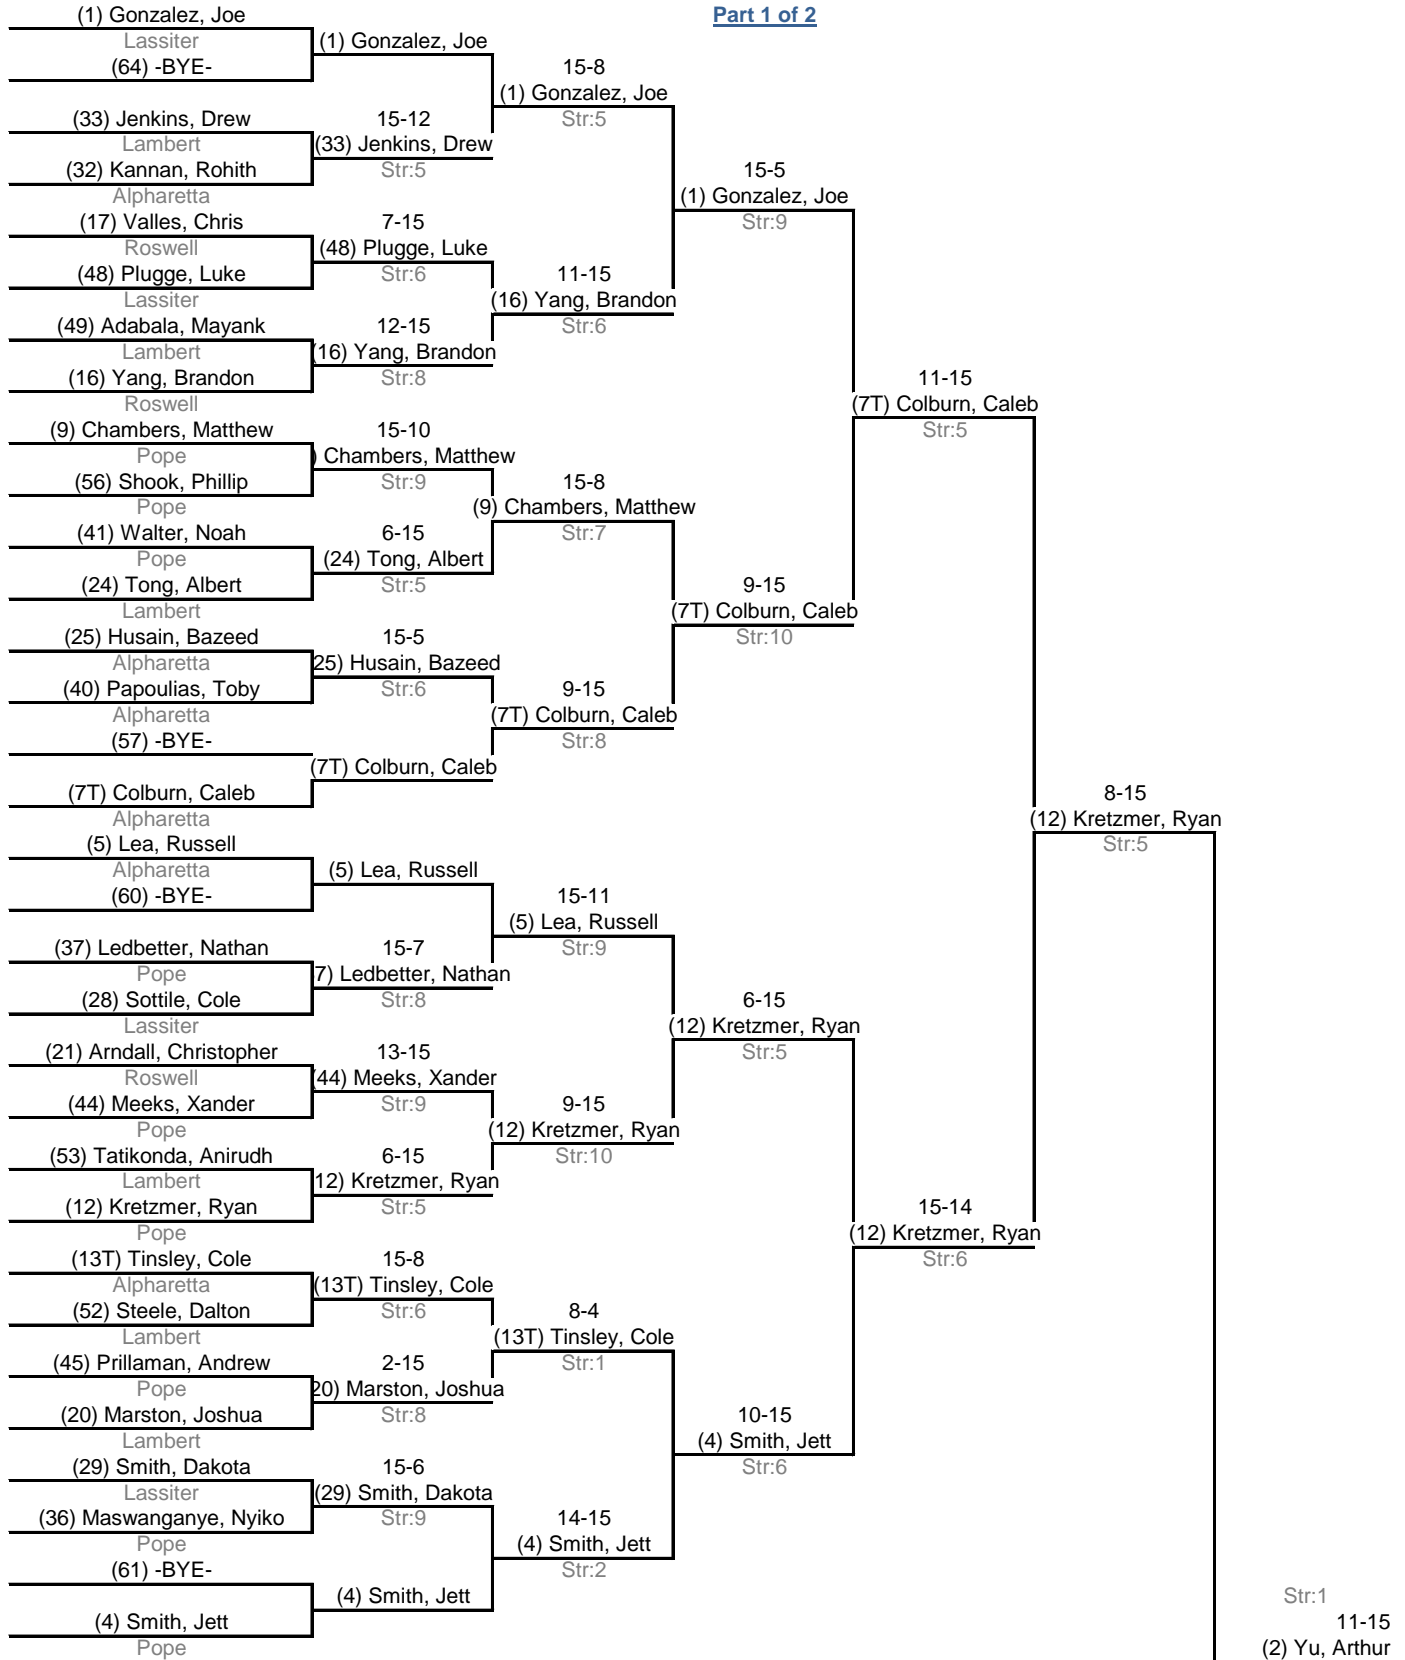

Table of 64	Table of 32	Table of 16	Table of 8	Semi-finals	Final
Ended 12:58 PM	Ended 1:49 PM	Ended 2:23 PM	Ended 2:47 PM	Ended 3:23 PM	Ended 3:56 PM

Part 1 of 2

Table of 64	Table of 32	Table of 16	Table of 8	Semi-finals	Final
Ended 12:58 PM	Ended 1:49 PM	Ended 2:23 PM	Ended 2:47 PM	Ended 3:23 PM	Ended 3:56 PM