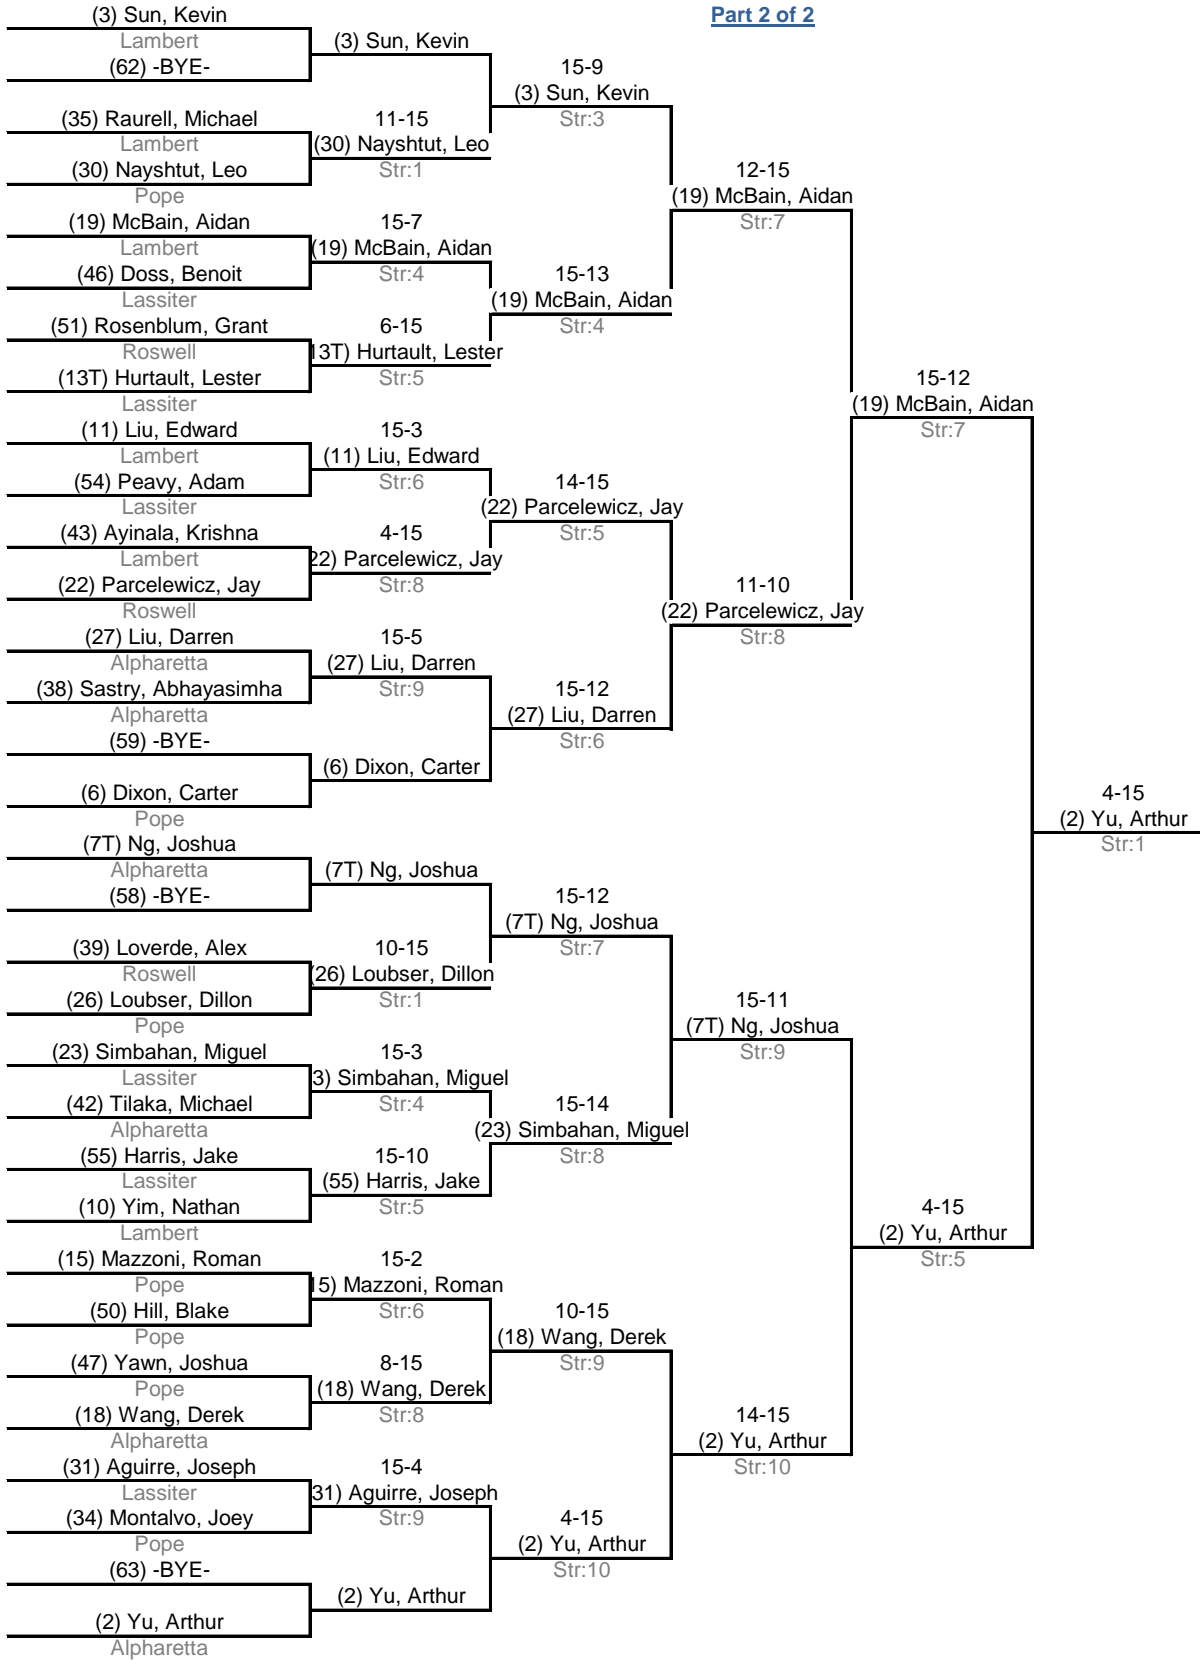

Table of 64	Table of 32	Table of 16	Table of 8	Semi-finals	Final
Ended 12:58 PM	Ended 1:49 PM	Ended 2:23 PM	Ended 2:47 PM	Ended 3:23 PM	Ended 3:56 PM

Part 2 of 2

Georgia High School Fencing League: Round 2

23 Sep 17 - Pope

Men's Épée

Final Results

Place	Name	School	Points Earned
1	Yu, Arthur	Alpharetta	64
2	Kretzmer, Ryan	Pope	52
3 T	Colburn, Caleb	Alpharetta	40
3 T	McBain, Aidan	Lambert	40
5	Gonzalez, Joe	Lassiter	32
6	Smith, Jett	Pope	30
7	Ng, Joshua	Alpharetta	28
8	Parcelewicz, Jay	Roswell	26
9	Sun, Kevin	Lambert	18
10	Lea, Russell	Alpharetta	17
11	Chambers, Matthew	Pope	16
12	Tinsley, Cole	Alpharetta	15
13	Yang, Brandon	Roswell	14
14	Wang, Derek	Alpharetta	13
15	Simbahan, Miguel	Lassiter	12
16	Liu, Darren	Alpharetta	11
17	Dixon, Carter	Pope	
18	Liu, Edward	Lambert	
19	Hurtault, Lester	Lassiter	
20	Mazzoni, Roman	Pope	
21	Marston, Joshua	Lambert	
22	Tong, Albert	Lambert	
23	Husain, Bazeed	Alpharetta	
24	Loubser, Dillon	Pope	
25	Smith, Dakota	Lassiter	
26	Nayshtut, Leo	Pope	
27	Aguirre, Joseph	Lassiter	
28	Jenkins, Drew	Lambert	
29	Ledbetter, Nathan	Pope	
30	Meeks, Xander	Pope	
31	Plugge, Luke	Lassiter	
32	Harris, Jake	Lassiter	
33	Yim, Nathan	Lambert	
34	Valles, Chris	Roswell	
35	Arndall, Christopher	Roswell	
36	Sottile, Cole	Lassiter	
37	Kannan, Rohith	Alpharetta	
38	Montalvo, Joey	Pope	
39	Raurell, Michael	Lambert	
40	Maswanganye, Nyiko	Pope	
41	Sastry, Abhayasimha	Alpharetta	
42	Loverde, Alex	Roswell	
43	Papoulias, Toby	Alpharetta	
44	Walter, Noah	Pope	
45	Tilaka, Michael	Alpharetta	
46	Ayinala, Krishna	Lambert	
47	Prillaman, Andrew	Pope	
48	Doss, Benoit	Lassiter	
49	Yawn, Joshua	Pope	
50	Adabala, Mayank	Lambert	
51	Hill, Blake	Pope	
52	Rosenblum, Grant	Roswell	
53	Steele, Dalton	Lambert	
54	Tatikonda, Anirudh	Lambert	
55	Peavy, Adam	Lassiter	
56	Shook, Phillip	Pope	
57	Kashif, Hisham	Pope	
58	Guerra, Alex	Lassiter	
59	Szwast, John	Pope