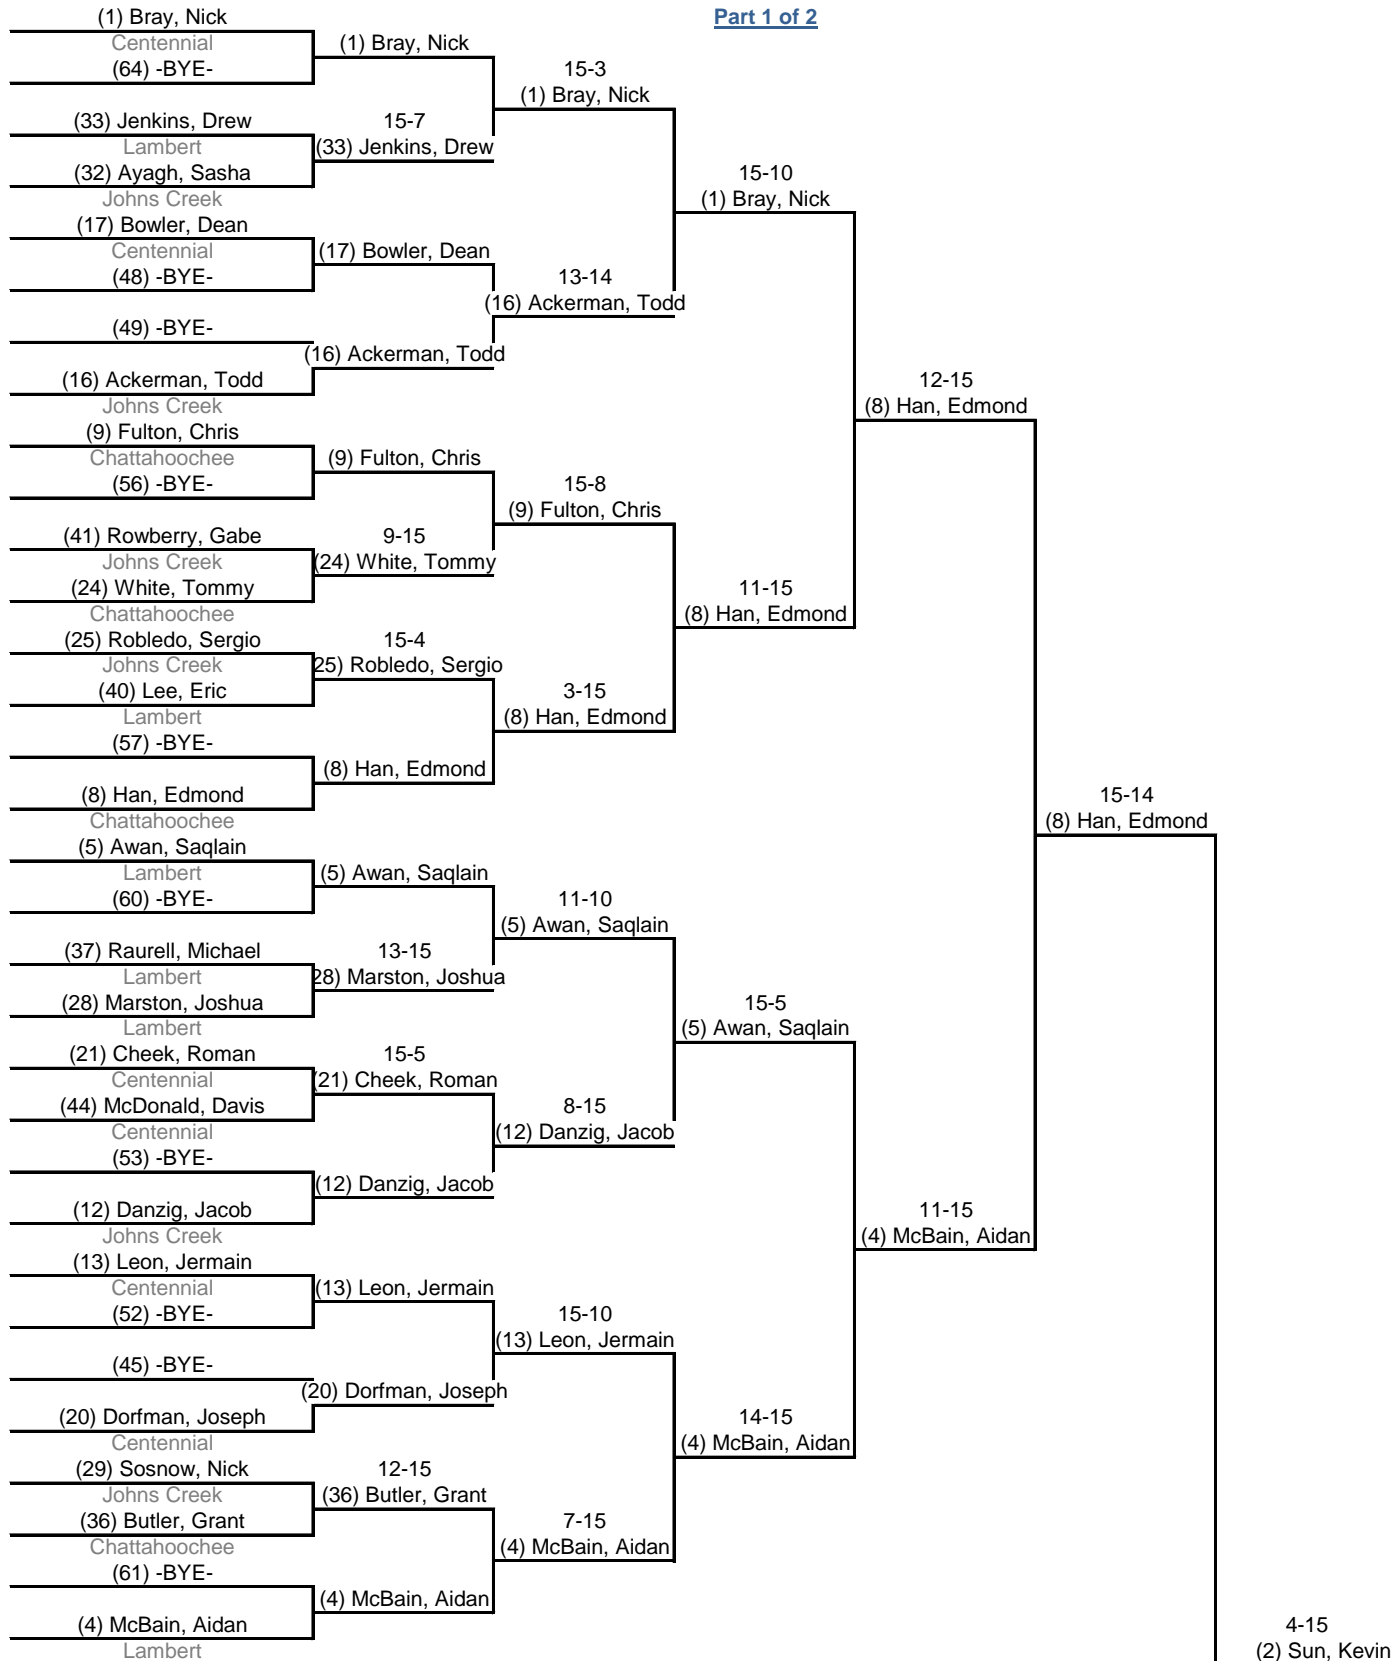

Round 2: Direct Elimination

10:52 AM - 3:03 PM

Table of 64
 Ended 12:51 PM

Table of 32
 Ended 1:07 PM

Table of 16
 Ended 1:38 PM

Table of 8
 Ended 2:02 PM

Semi-finals
 Ended 2:36 PM

Final
 Ended 2:55 PM

Part 1 of 2

Round 2: Direct Elimination

10:52 AM - 3:03 PM

Table of 64 Ended 12:51 PM **Table of 32** Ended 1:07 PM **Table of 16** Ended 1:38 PM **Table of 8** Ended 2:02 PM **Semi-finals** Ended 2:36 PM **Final** Ended 2:55 PM