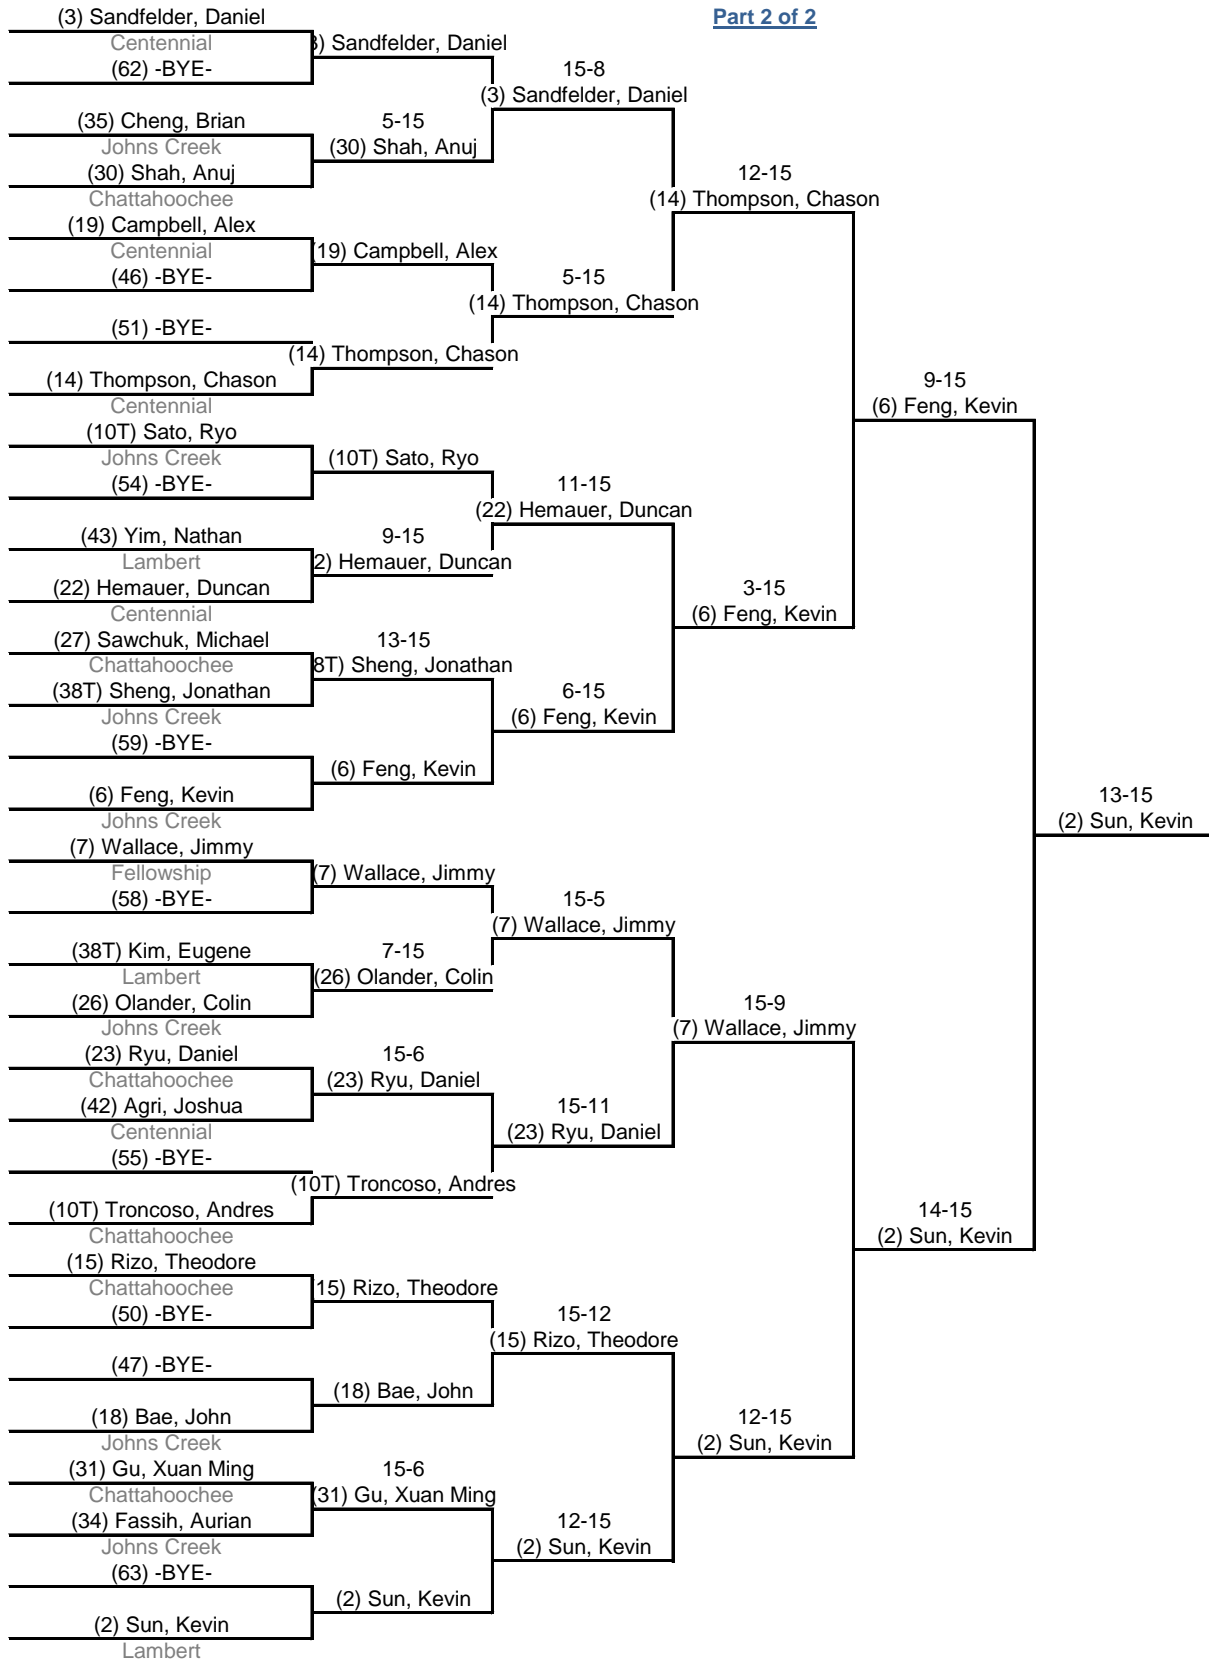

Round 2: Direct Elimination

10:52 AM - 3:03 PM

Table of 64 Ended 12:51 PM   **Table of 32** Ended 1:07 PM   **Table of 16** Ended 1:38 PM   **Table of 8** Ended 2:02 PM   **Semi-finals** Ended 2:36 PM   **Final** Ended 2:55 PM

Part 2 of 2

Georgia High School Fencing League: Round 2
1 Oct 16 - Johns Creek
Men's Epee
Final Results

Place	Name	Club	Points Earned
1	Sun, Kevin	Lambert	64
2	Han, Edmond	Chattahoochee	52
3 T	Feng, Kevin	Johns Creek	40
3 T	McBain, Aidan	Lambert	40
5	Bray, Nick	Centennial	32
6	Awan, Saqlain	Lambert	30
7	Wallace, Jimmy	Fellowship	28
8	Thompson, Chason	Centennial	26
9	Sandfelder, Daniel	Centennial	18
10	Fulton, Chris	Chattahoochee	17
11	Danzig, Jacob	Johns Creek	16
12	Leon, Jermain	Centennial	15
13	Rizo, Theodore	Chattahoochee	14
14	Ackerman, Todd	Johns Creek	13
15	Hemauer, Duncan	Centennial	12
16	Ryu, Daniel	Chattahoochee	11
17 T	Sato, Ryo	Johns Creek	
17 T	Troncoso, Andres	Chattahoochee	
19	Bowler, Dean	Centennial	
20	Bae, John	Johns Creek	
21	Campbell, Alex	Centennial	
22	Dorfman, Joseph	Centennial	
23	Cheek, Roman	Centennial	
24	White, Tommy	Chattahoochee	
25	Robledo, Sergio	Johns Creek	
26	Olander, Colin	Johns Creek	
27	Marston, Joshua	Lambert	
28	Shah, Anuj	Chattahoochee	
29	Gu, Xuan Ming	Chattahoochee	
30	Jenkins, Drew	Lambert	
31	Butler, Grant	Chattahoochee	
32	Sheng, Jonathan	Johns Creek	
33	Sawchuk, Michael	Chattahoochee	
34	Sosnow, Nick	Johns Creek	
35	Ayagh, Sasha	Johns Creek	
36	Fassih, Aurian	Johns Creek	
37	Cheng, Brian	Johns Creek	
38	Raurell, Michael	Lambert	
39	Kim, Eugene	Lambert	
40	Lee, Eric	Lambert	
41	Rowberry, Gabe	Johns Creek	
42	Agri, Joshua	Centennial	
43	Yim, Nathan	Lambert	
44	McDonald, Davis	Centennial	
45 T	Abbagoni, Sujith	Lambert	
45 T	Brogdon, Eli	Centennial	
45 T	Searing, Connor	Lambert	
48	Gonzalez, Daniel	Centennial	
49	Hof, Adin	Chattahoochee	
50	Bailey, Evan	Lambert	
51	Rubenstein, Jacob	Centennial	
52	Fritts, David	Centennial	
53	Walters, Nate	Chattahoochee	
54	Baker, Brett	Centennial	
55	Trelease, Kody	Centennial