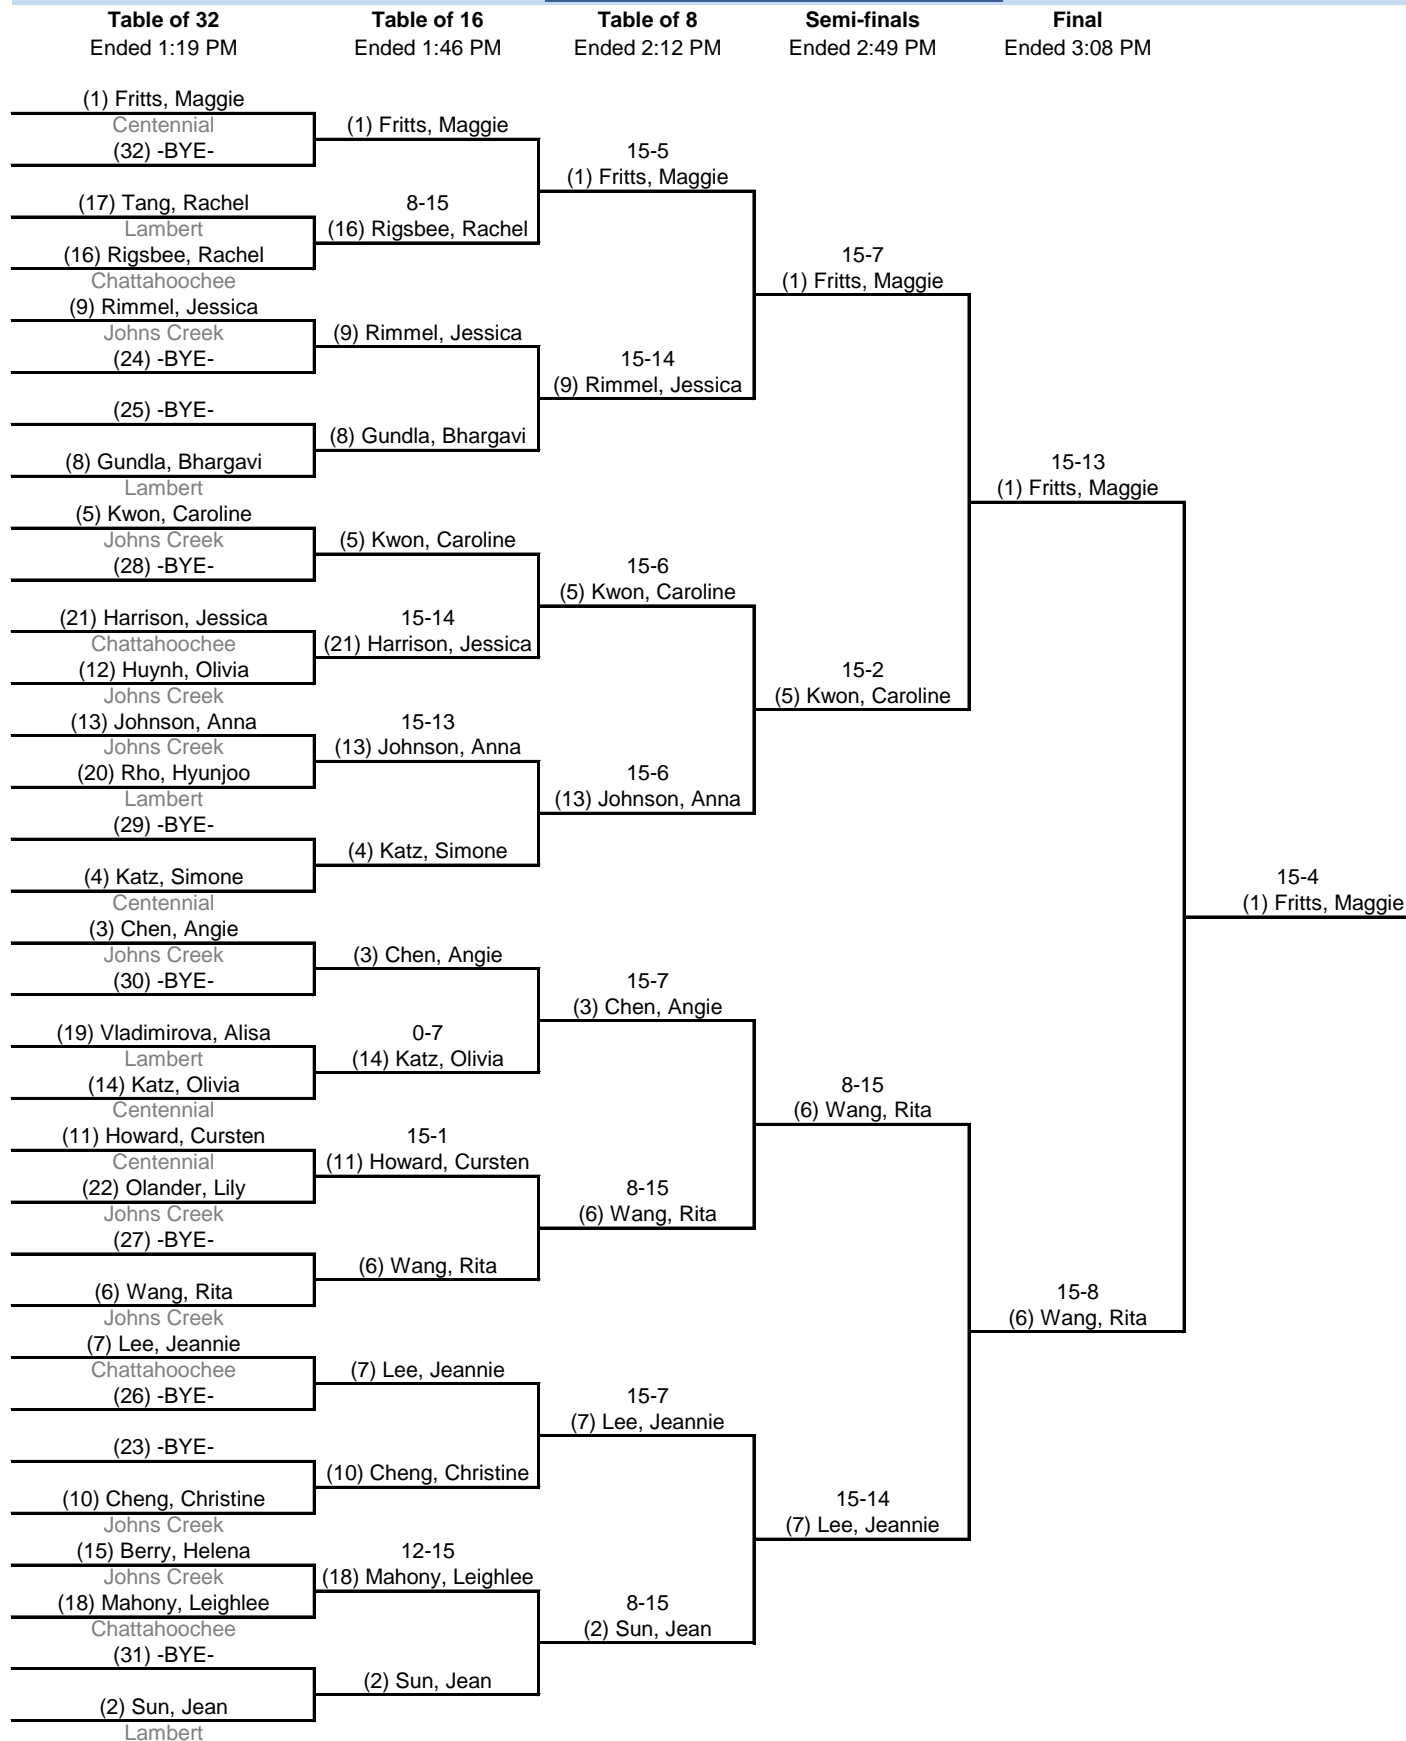

Georgia High School Fencing League: Round 2

1 Oct 16 - Johns Creek

Women's Epee

Round 1 Results

Place	Name	Club	V	V/M	TS	TR	Ind	Status
1	Fritts, Maggie	Centennial	6	1.00	30	5	+25	Advance
2	Sun, Jean	Lambert	5	0.83	28	11	+17	Advance
3	Chen, Angie	Johns Creek	5	0.83	26	11	+15	Advance
4	Katz, Simone	Centennial	5	0.83	27	13	+14	Advance
5	Kwon, Caroline	Johns Creek	4	0.80	24	11	+13	Advance
6	Wang, Rita	Johns Creek	4	0.80	23	12	+11	Advance
7	Lee, Jeannie	Chattahoochee	4	0.80	23	15	+8	Advance
8	Gundla, Bhargavi	Lambert	4	0.67	25	19	+6	Advance
9	Rimmel, Jessica	Johns Creek	4	0.67	25	22	+3	Advance
10	Cheng, Christine	Johns Creek	3	0.60	20	19	+1	Advance
11	Howard, Cursten	Centennial	3	0.60	21	22	-1	Advance
12	Huynh, Olivia	Johns Creek	3	0.50	21	19	+2	Advance
13	Johnson, Anna	Johns Creek	3	0.50	21	24	-3	Advance
14	Katz, Olivia	Centennial	2	0.40	20	21	-1	Advance
15	Berry, Helena	Johns Creek	2	0.40	19	20	-1	Advance
16	Rigsbee, Rachel	Chattahoochee	2	0.40	15	17	-2	Advance
17	Tang, Rachel	Lambert	2	0.40	19	22	-3	Advance
18	Mahony, Leighlee	Chattahoochee	2	0.40	19	23	-4	Advance
19	Vladimirova, Alisa	Lambert	2	0.40	11	20	-9	Advance
20	Rho, Hyunjoo	Lambert	2	0.33	16	27	-11	Advance
21	Harrison, Jessica	Chattahoochee	1	0.17	20	29	-9	Advance
22	Olander, Lily	Johns Creek	1	0.17	17	28	-11	Advance
23	Gomez, Sophia	Chattahoochee	1	0.17	14	28	-14	Eliminated
24	Tam, Vanessa	Lambert	1	0.17	13	29	-16	Eliminated
25	Peterson, Sarah	Chattahoochee	1	0.17	10	28	-18	Eliminated
26	Melah, Erin	Centennial	0	0.00	13	25	-12	Eliminated
DNF	Copilevitz, Claire	Centennial						Withdrew

Georgia High School Fencing League: Round 2

1 Oct 16 - Johns Creek

Women's Epee

Round 2: Direct Elimination

12:23 PM - 3:09 PM