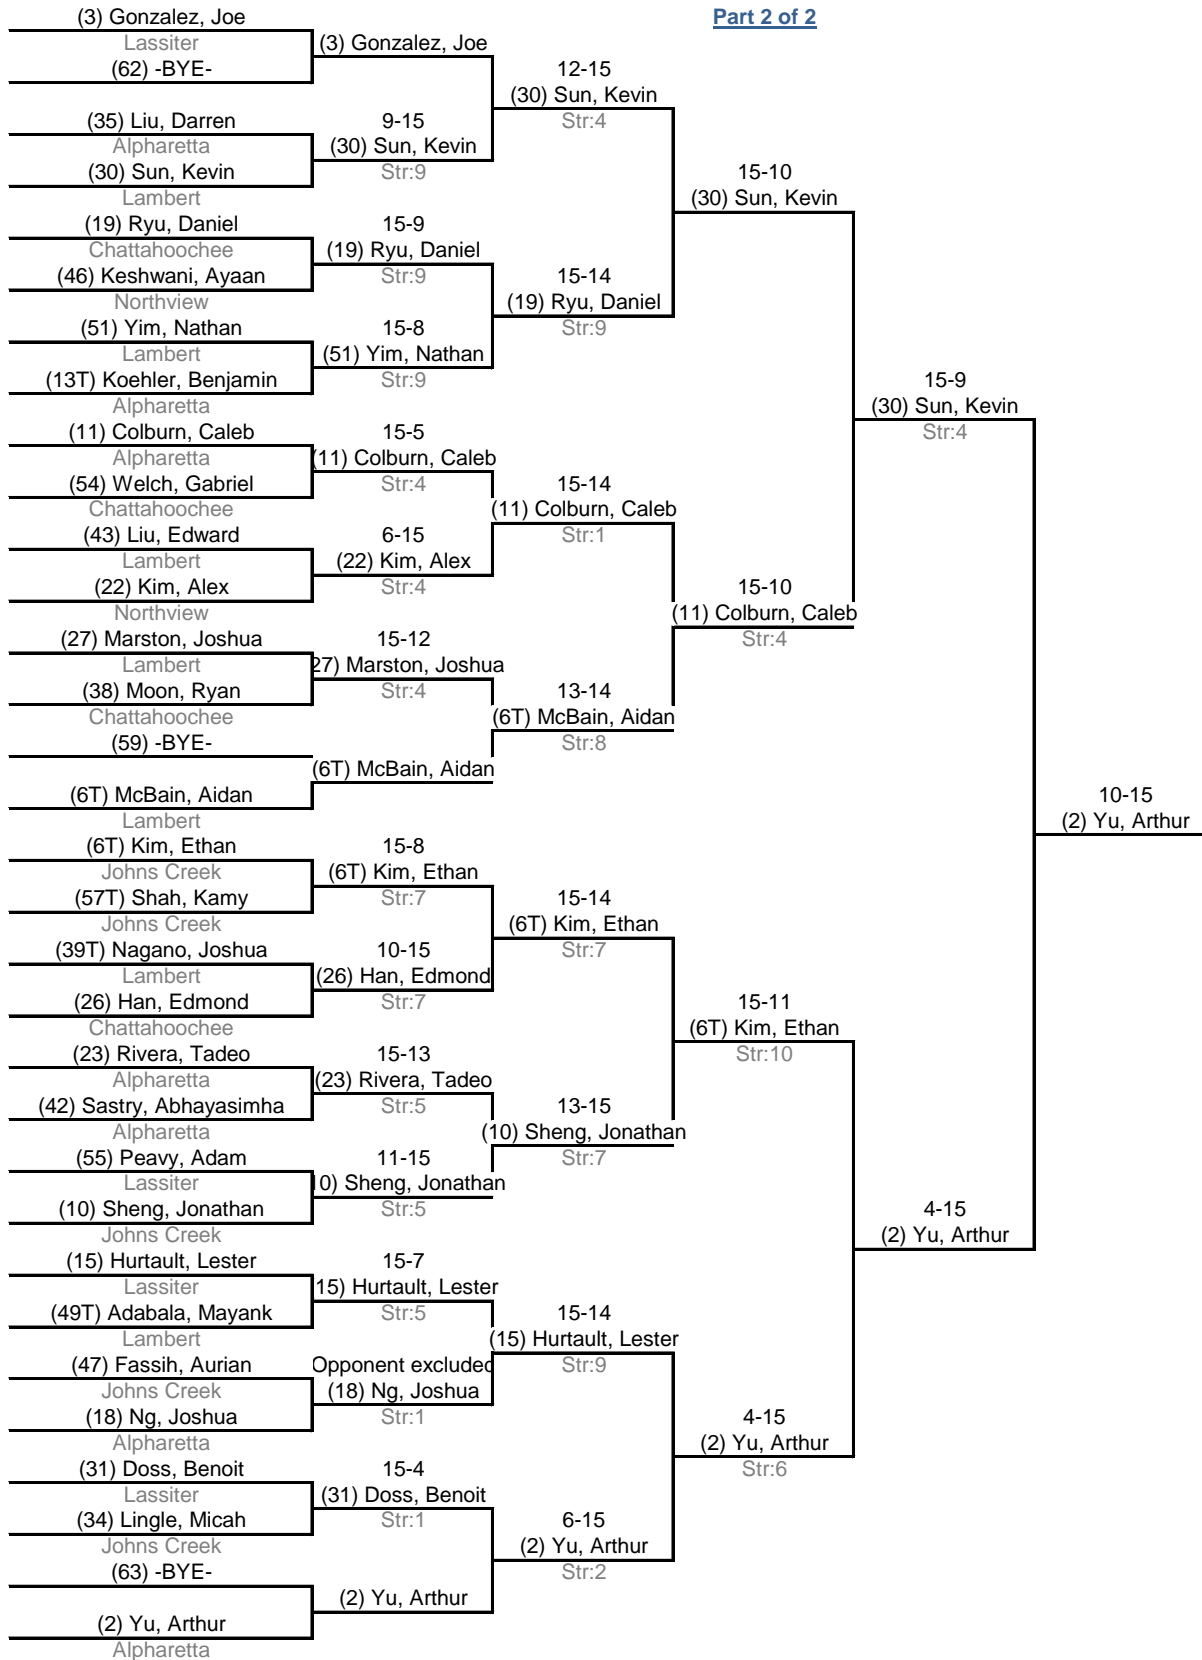

Direct Elimination

Table of 64	Table of 32	Table of 16	Table of 8	Semi-finals	Final
Ended 1:00 PM	Ended 2:06 PM	Ended 2:29 PM	Ended 2:53 PM	Ended 3:18 PM	Ended 3:47 PM

Part 2 of 2

Georgia High School Fencing League: Round 6
16 Dec 17 - Johns Creek
Men's Épée
Final Results

Place	Name	School	Points Earned
1	Yu, Arthur	Alpharetta	64
2	Weissman, Kai	Lassiter	52
3 T	Sun, Kevin	Lambert	40
3 T	Tinsley, Cole	Alpharetta	40
5	Danzig, Jacob	Johns Creek	32
6	Kim, Ethan	Johns Creek	30
7	Colburn, Caleb	Alpharetta	28
8	Gu, Xuan Ming	Chattahoochee	26
9	Lea, Russell	Alpharetta	18
10	McBain, Aidan	Lambert	17
11	Sato, Ryo	Johns Creek	16
12	Sheng, Jonathan	Johns Creek	15
13	Smith, Dakota	Lassiter	14
14	Hurtault, Lester	Lassiter	13
15	Wang, Derek	Alpharetta	12
16	Ryu, Daniel	Chattahoochee	11
17	Gonzalez, Joe	Lassiter	
18	Wang, Patrick	Northview	
19	Kim, Michael	Johns Creek	
20	Ng, Joshua	Alpharetta	
21	Nene, Ayush	Northview	
22	Gilbreth, Miles	Northview	
23	Kim, Alex	Northview	
24	Rivera, Tadeo	Alpharetta	
25	McVay, Alan	Alpharetta	
26	Han, Edmond	Chattahoochee	
27	Marston, Joshua	Lambert	
28	Woods, Daniel	Northview	
29	Huber, Craig	Lambert	
30	Doss, Benoit	Lassiter	
31	Shah, Anuj	Chattahoochee	
32	Yim, Nathan	Lambert	
33	Koehler, Benjamin	Alpharetta	
34	Simbahan, Miguel	Lassiter	
35	Shack, Thomas	Northview	
36	Lingle, Micah	Johns Creek	
37	Liu, Darren	Alpharetta	
38 T	Ayagh, Sasha	Johns Creek	
38 T	Coleman, Justin	Lassiter	
40	Moon, Ryan	Chattahoochee	
41	Nagano, Joshua	Lambert	
42	Mazlout, Adam	Northview	
43	Sastry, Abhayasimha	Alpharetta	
44	Liu, Edward	Lambert	
45	Kimes, Jalon	Alpharetta	
46	Sottile, Cole	Lassiter	
47	Keshwani, Ayaan	Northview	
48	Fassih, Aurian	Johns Creek	
49	Park, Davis	Alpharetta	
50 T	Adabala, Mayank	Lambert	
50 T	Papoulias, Toby	Alpharetta	
52	Tucker, Evan	Lassiter	
53	Tong, Albert	Lambert	
54	Welch, Gabriel	Chattahoochee	
55	Peavy, Adam	Lassiter	
56	Talati, Sparsh	Lambert	
57 T	Guerra, Alex	Lassiter	
57 T	Shah, Kamy	Johns Creek	
59	Wilson, Cameron	Lassiter