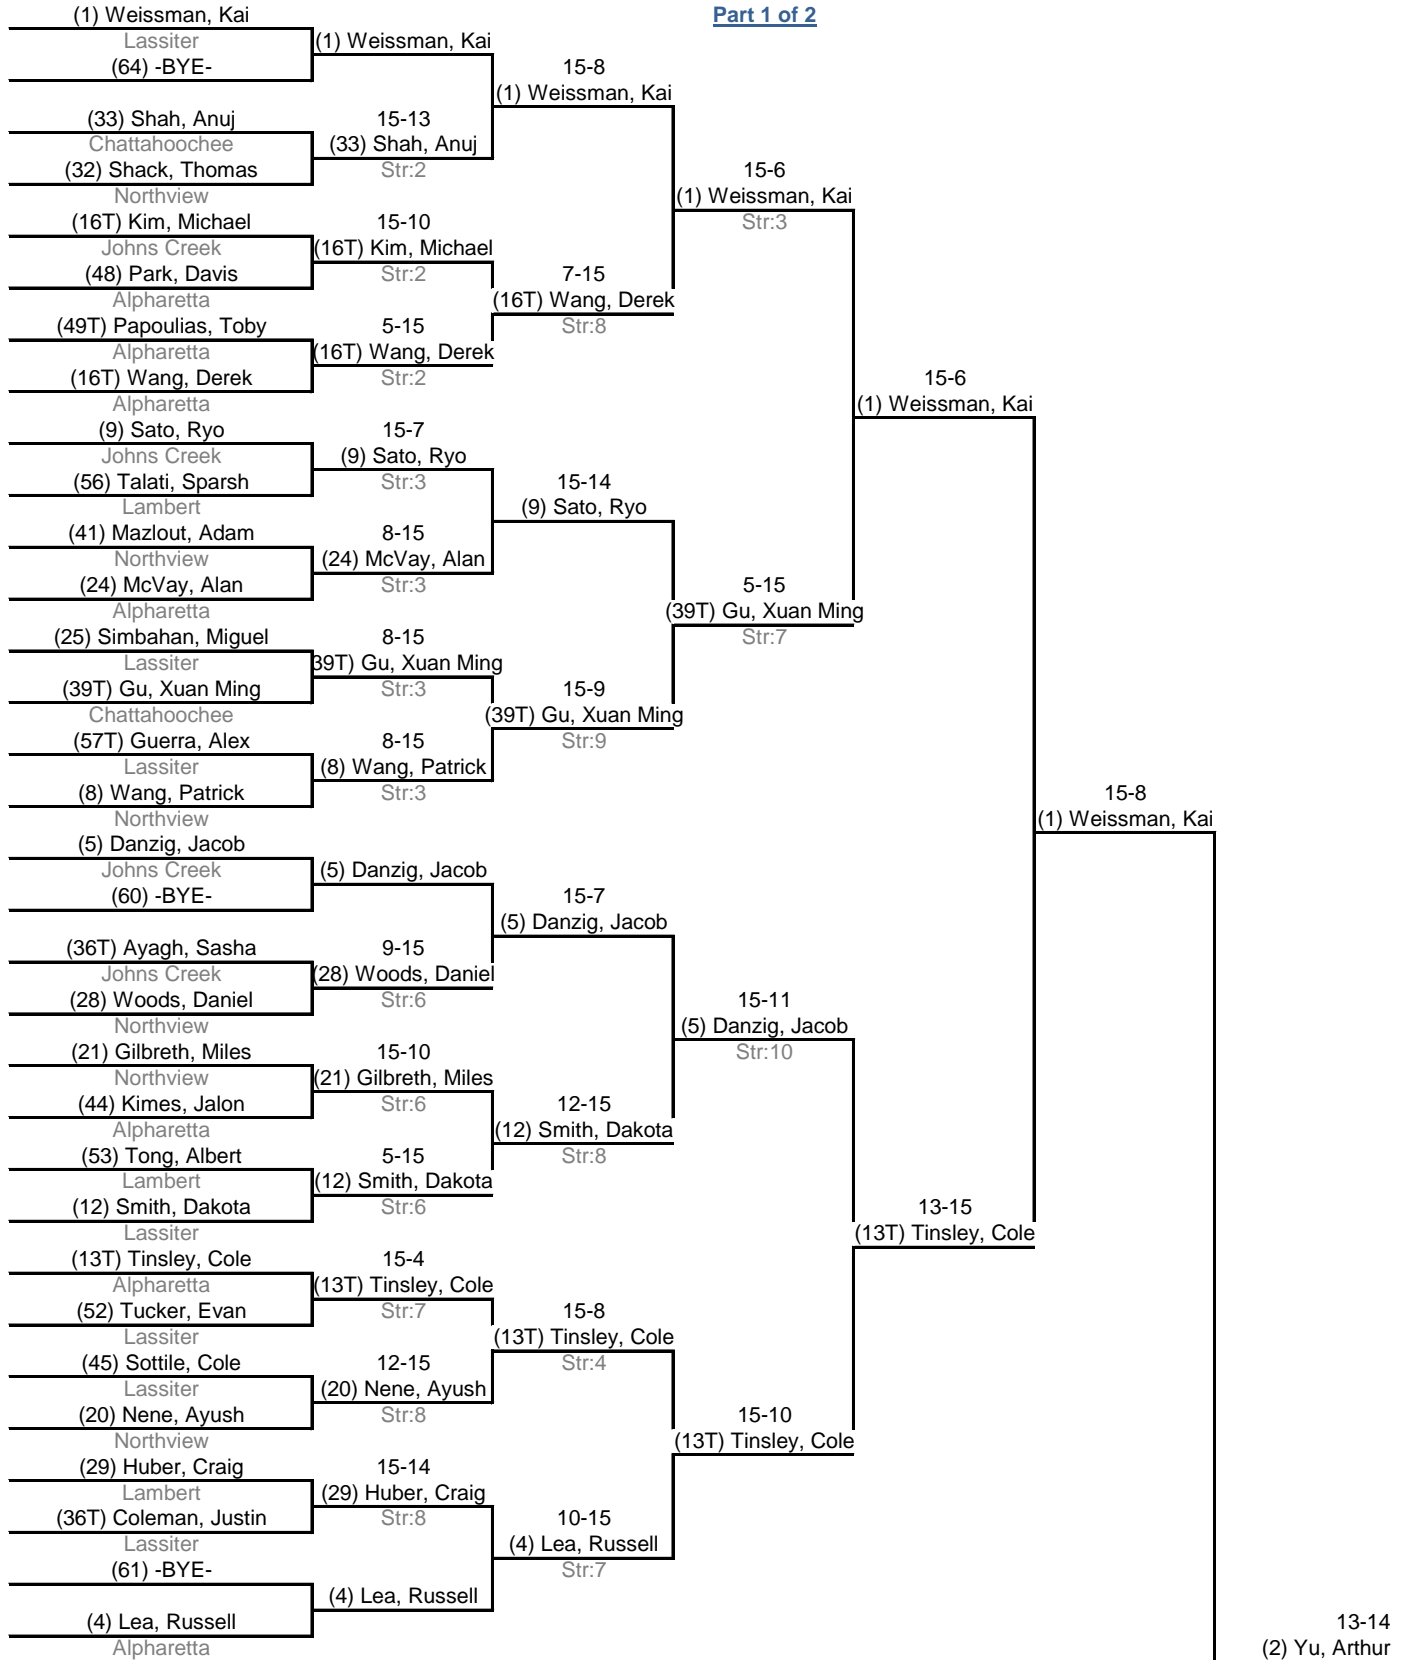

Direct Elimination

11:42 AM - 3:47 PM

Table of 64	Table of 32	Table of 16	Table of 8	Semi-finals	Final
Ended 1:00 PM	Ended 2:06 PM	Ended 2:29 PM	Ended 2:53 PM	Ended 3:18 PM	Ended 3:47 PM

Part 1 of 2

Direct Elimination