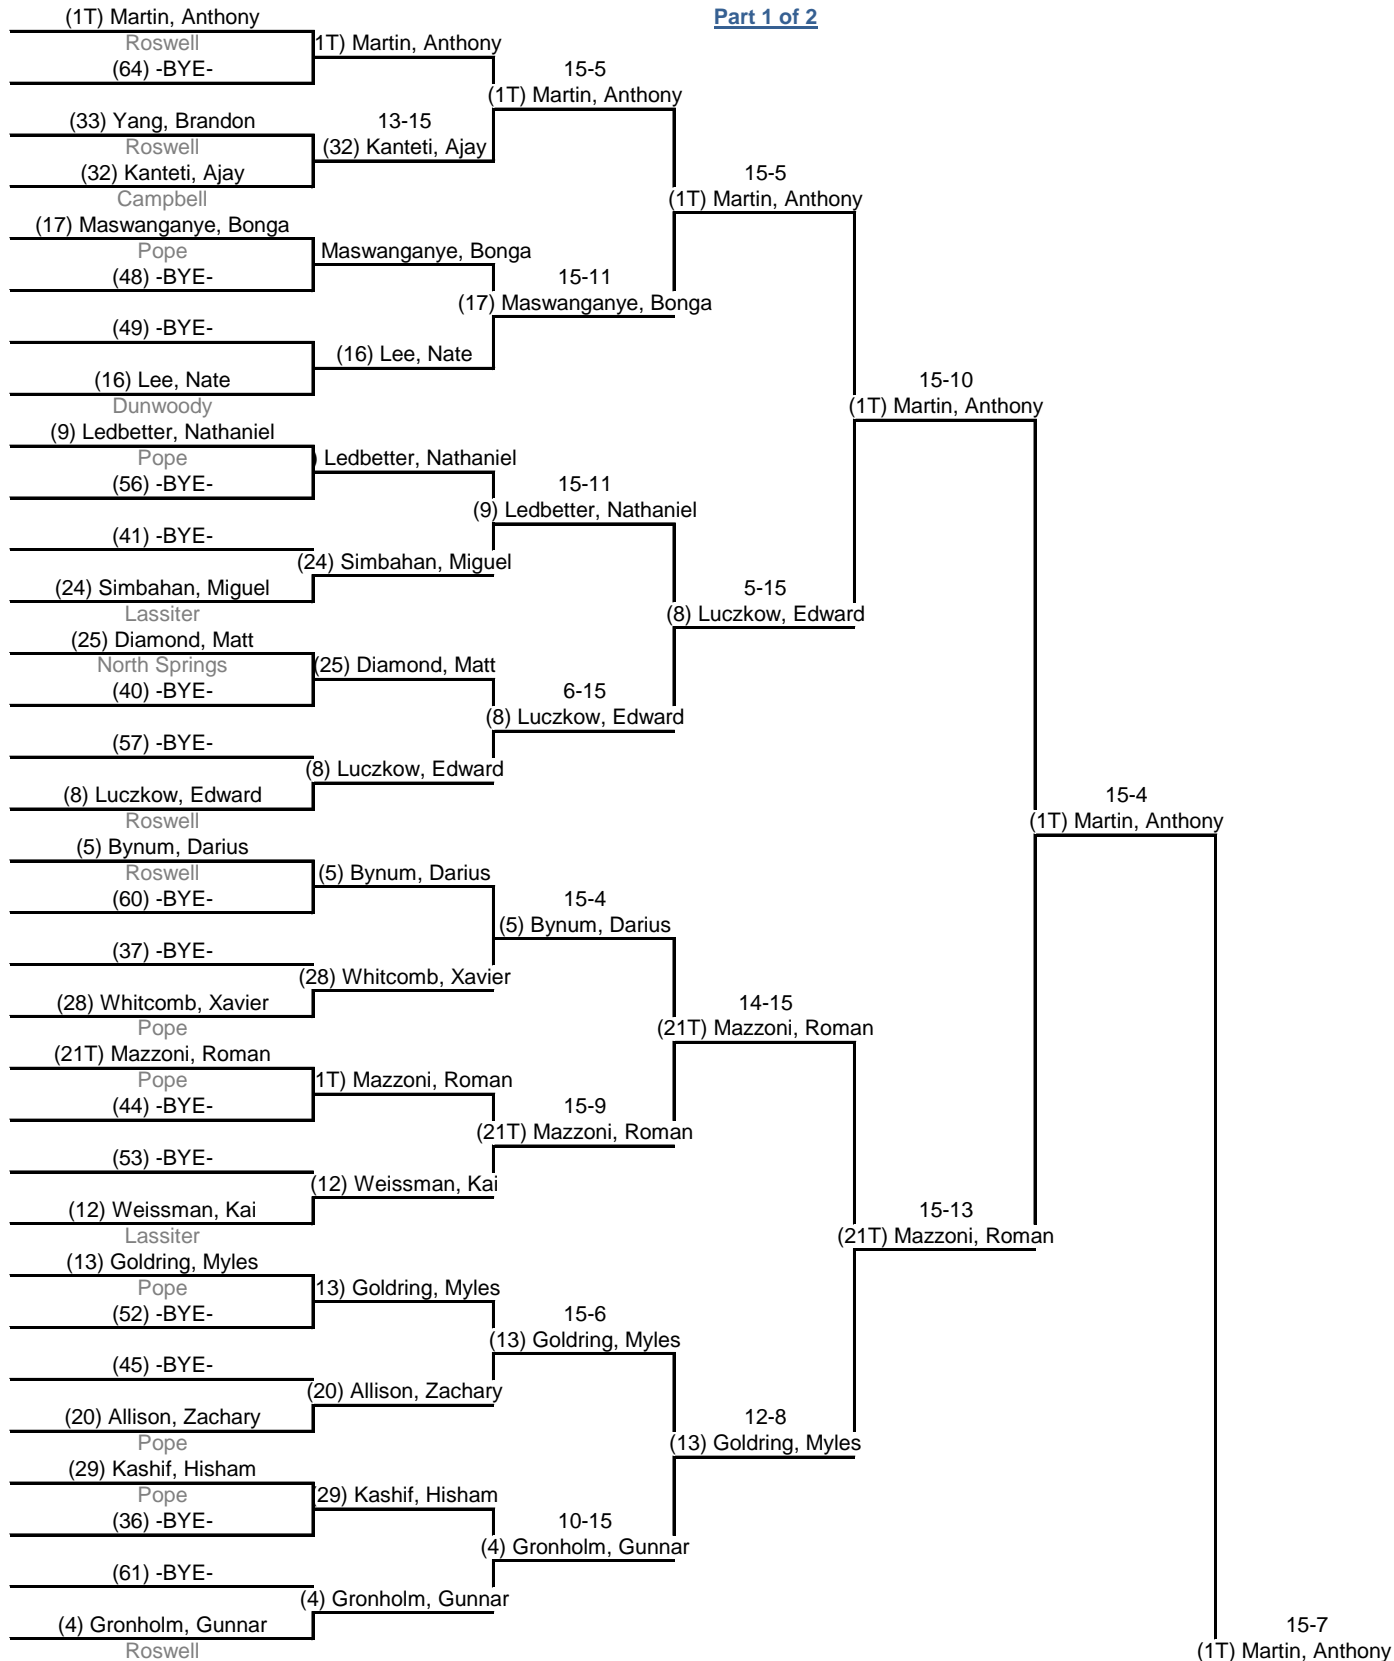

Georgia High School Fencing League Round 1
17 Sep 16 - Dunwoody
Men's Epee

Round 1 Results

Place	Name	Club	V	V/M	TS	TR	Ind	Status
1 T	Martin, Anthony	Roswell	6	1.00	30	9	+21	Advance
1 T	Wallace, Jimmy	Fellowship	6	1.00	30	9	+21	Advance
3	Hilton, Eden	Lassiter	6	1.00	30	11	+19	Advance
4	Gronholm, Gunnar	Roswell	6	1.00	30	14	+16	Advance
5	Bynum, Darius	Roswell	6	1.00	30	17	+13	Advance
6	Johanson, Noah	Roswell	5	0.83	28	14	+14	Advance
7	Brunner, Jacob	Roswell	5	0.83	26	18	+8	Advance
8	Luczkow, Edward	Roswell	5	0.83	25	18	+7	Advance
9	Ledbetter, Nathaniel	Pope	5	0.83	29	23	+6	Advance
10	Smith, Jett	Pope	4	0.67	27	16	+11	Advance
11	Loverde, Alex	Roswell	4	0.67	28	20	+8	Advance
12	Weissman, Kai	Lassiter	4	0.67	27	19	+8	Advance
13	Goldring, Myles	Pope	4	0.67	26	18	+8	Advance
14	Smith, Dakota	Lassiter	4	0.67	25	17	+8	Advance
15	Aguirre, Joseph	Lassiter	4	0.67	26	19	+7	Advance
16	Lee, Nate	Dunwoody	4	0.67	25	19	+6	Advance
17	Maswanganye, Bonga	Pope	4	0.67	24	18	+6	Advance
18	Hurtault, Lester	Lassiter	4	0.67	26	21	+5	Advance
19	Arndall, Christopher	Roswell	4	0.67	25	22	+3	Advance
20	Allison, Zachary	Pope	3	0.50	26	20	+6	Advance
21 T	Mazzoni, Roman	Pope	3	0.50	24	20	+4	Advance
21 T	Tiangco, Josh	Pope	3	0.50	24	20	+4	Advance
23	Kretzmer, Ryan	Pope	3	0.50	23	22	+1	Advance
24	Simbahan, Miguel	Lassiter	3	0.50	22	22	0	Advance
25	Diamond, Matt	North Springs	3	0.50	21	22	-1	Advance
26	Nayshtut, Leo	Pope	2	0.33	23	25	-2	Advance
27	Goldring, Jacy	Pope	2	0.33	19	22	-3	Advance
28	Whitcomb, Xavier	Pope	2	0.33	21	27	-6	Advance
29	Kashif, Hisham	Pope	2	0.33	20	27	-7	Advance
30	Coleman, Justin	Lassiter	2	0.33	18	27	-9	Advance
31	Maswanganye, Nyiko	Pope	2	0.33	17	26	-9	Advance
32	Kanteti, Ajay	Campbell	1	0.17	18	28	-10	Advance
33	Yang, Brandon	Roswell	1	0.17	15	27	-12	Advance
34	Eaton, Mac	Campbell	1	0.17	13	25	-12	Advance
35	Wohlert, Andrew	Lassiter	1	0.17	16	29	-13	Eliminated
36	Dixon, Carter	Pope	1	0.17	14	28	-14	Eliminated
37	Shook, Phillip	Pope	1	0.17	12	28	-16	Eliminated
38	Donovan, Blake	Dunwoody	0	0.00	15	30	-15	Eliminated
39	Veller, Denis	Pope	0	0.00	13	30	-17	Eliminated
40	Peavy, Brandon	Lassiter	0	0.00	12	30	-18	Eliminated
41 T	Levy, Noah	Dunwoody	0	0.00	7	30	-23	Eliminated
41 T	Yawn, Joshua	Pope	0	0.00	7	30	-23	Eliminated

Round 2: Direct Elimination

10:56 AM - 2:59 PM

Table of 64 Ended 11:33 AM   **Table of 32** Ended 12:36 PM   **Table of 16** Ended 1:29 PM   **Table of 8** Ended 1:53 PM   **Semi-finals** Ended 2:12 PM   **Final** Ended 2:51 PM

Part 1 of 2