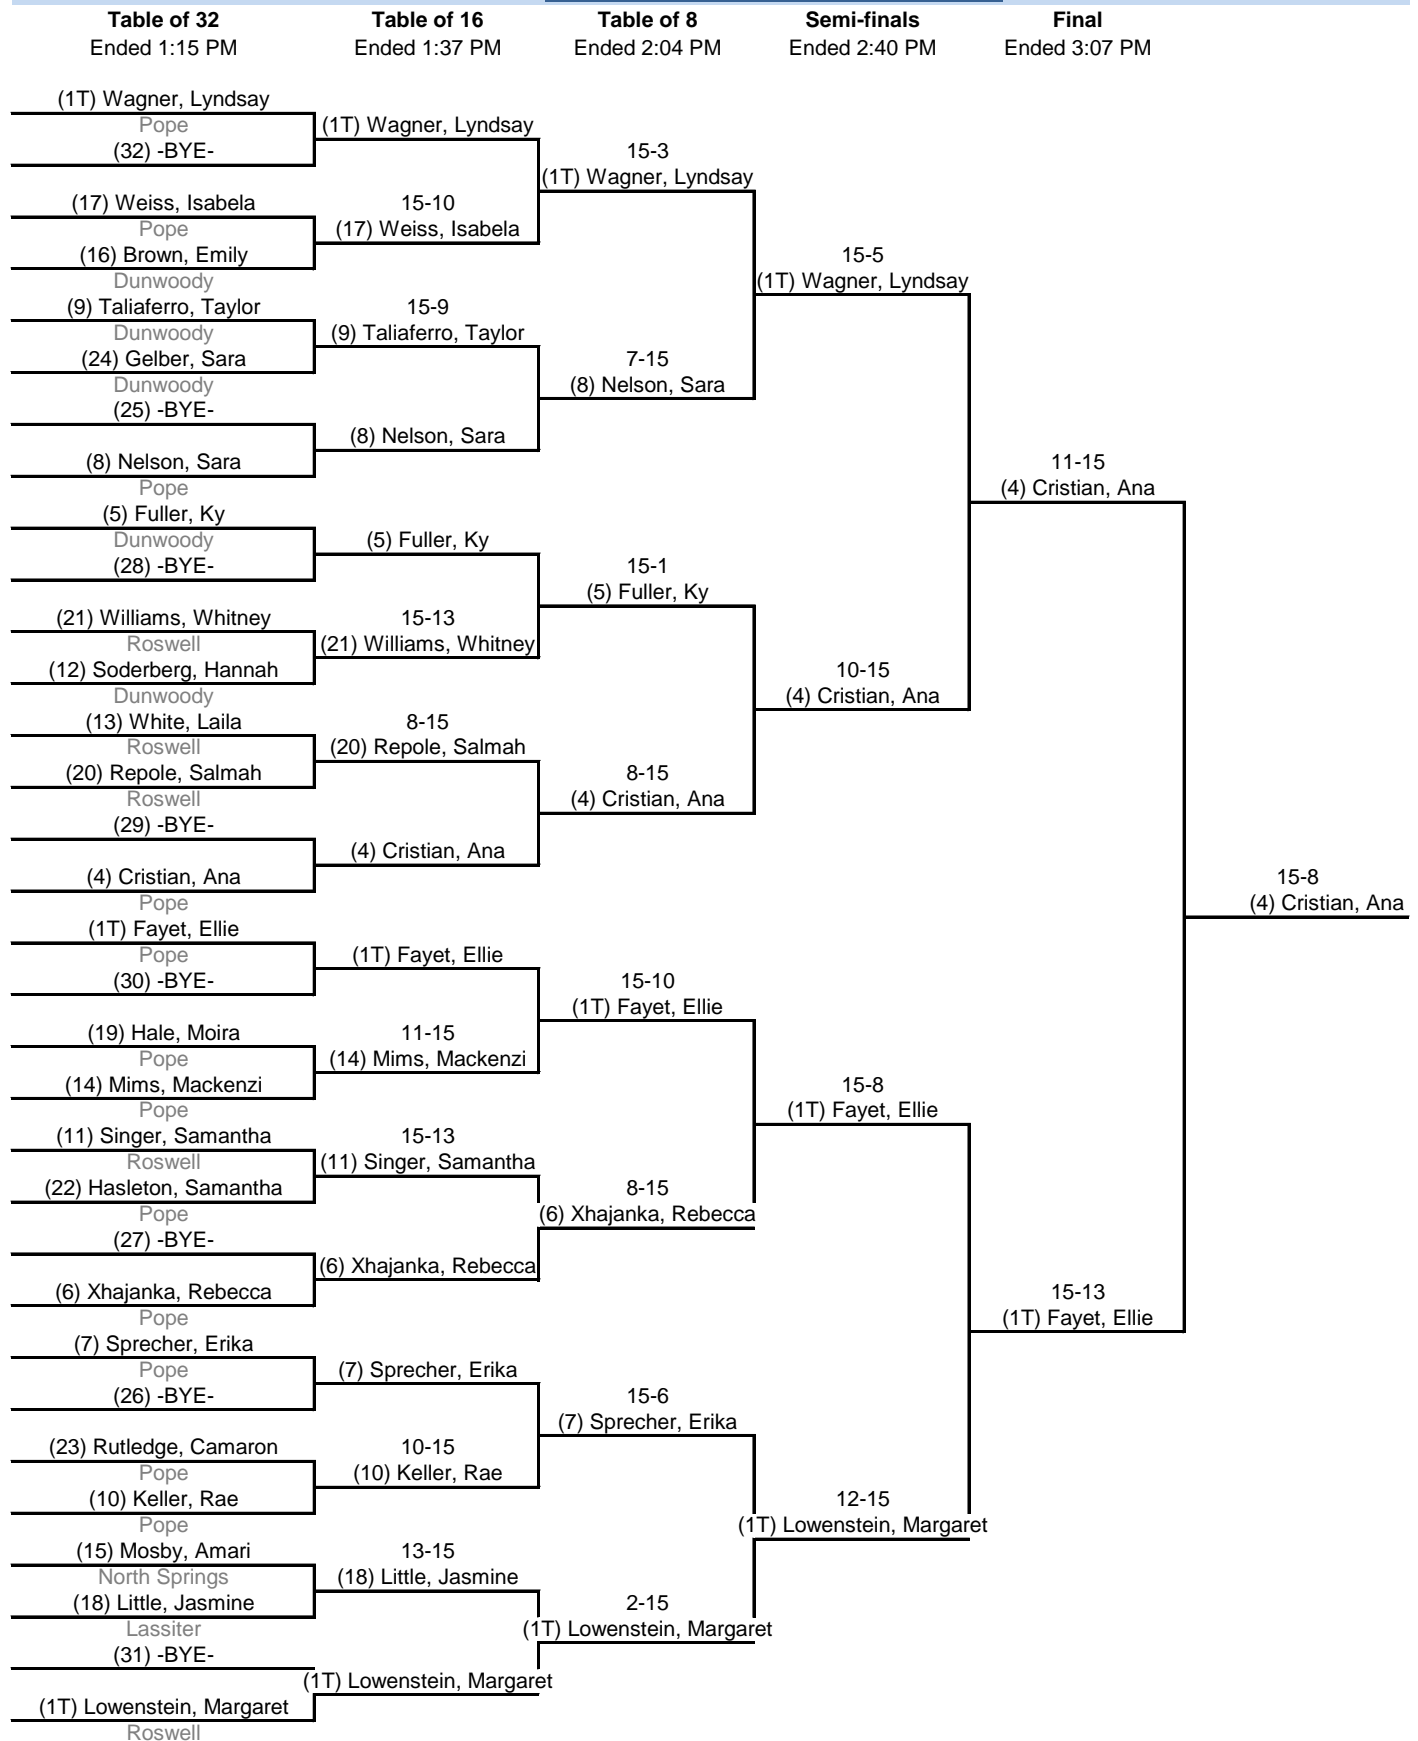

Georgia High School Fencing League: Round 1
17 Sep 16 - Dunwoody
Women's Epee

Round 2: Direct Elimination

12:06 PM - 3:14 PM

Georgia High School Fencing League Round 1
17 Sep 16 - Dunwoody
Women's Epee
Final Results

Place	Name	Club	Points Earned
1	Cristian, Ana	Pope	64
2	Fayet, Ellie	Pope	52
3 T	Lowenstein, Margaret	Roswell	40
3 T	Wagner, Lyndsay	Pope	40
5	Fuller, Ky	Dunwoody	32
6	Xhajanka, Rebecca	Pope	30
7	Sprecher, Erika	Pope	28
8	Nelson, Sara	Pope	26
9	Taliaferro, Taylor	Dunwoody	18
10	Keller, Rae	Pope	17
11	Singer, Samantha	Roswell	16
12	Mims, Mackenzi	Pope	15
13	Weiss, Isabela	Pope	14
14	Little, Jasmine	Lassiter	13
15	Repole, Salmah	Roswell	12
16	Williams, Whitney	Roswell	11
17	Soderberg, Hannah	Dunwoody	
18	White, Laila	Roswell	
19	Mosby, Amari	North Springs	
20	Brown, Emily	Dunwoody	
21	Hale, Moira	Pope	
22	Hasleton, Samantha	Pope	
23	Rutledge, Camaron	Pope	
24	Gelber, Sara	Dunwoody	
25 T	MacElroy, Sarah	Dunwoody	
25 T	Taylor, Chloe	Roswell	
27	Peavy, Abigail	Lassiter	
28	Galfas, Raven	Roswell	
29	Keller, Sarah	Pope	
30	Cordell, Isabella	Roswell