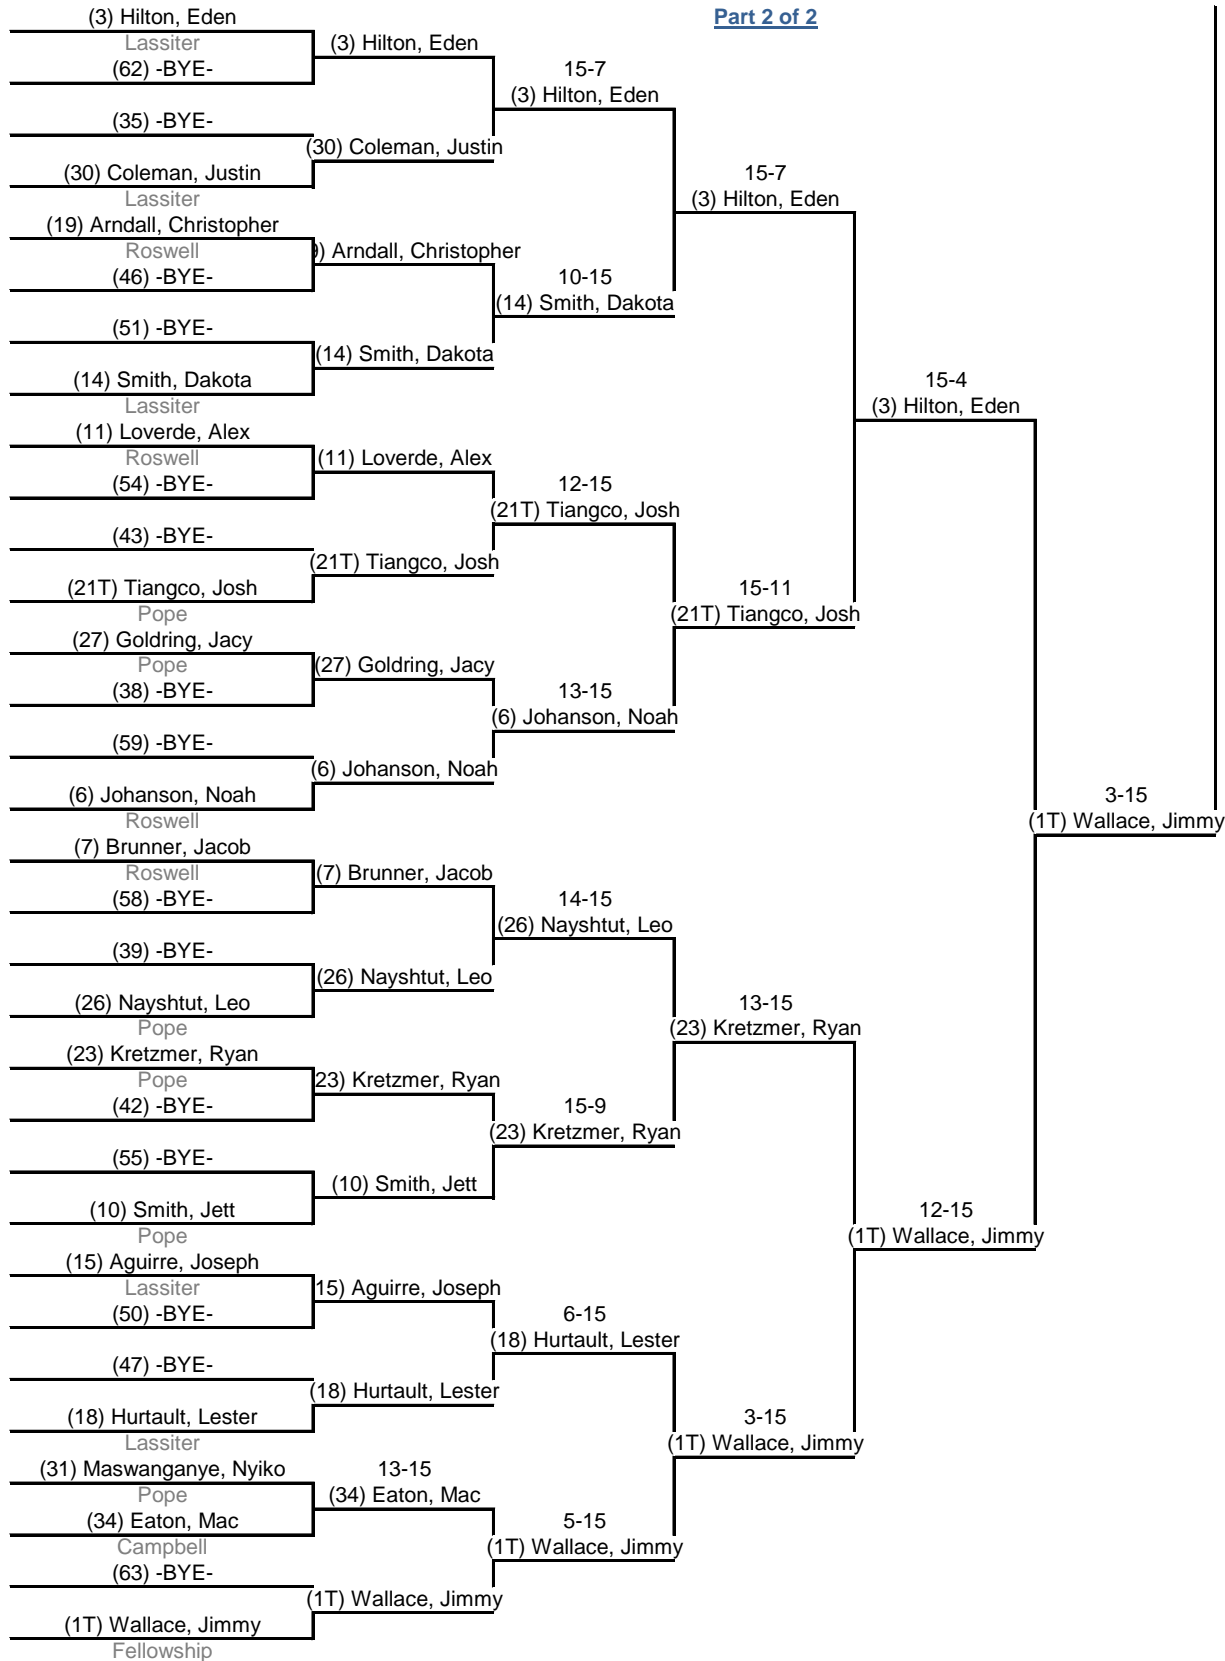

Round 2: Direct Elimination

10:56 AM - 2:59 PM

Table of 64
Ended 11:33 AM

Table of 32
Ended 12:36 PM

Table of 16
Ended 1:29 PM

Table of 8
Ended 1:53 PM

Semi-finals
Ended 2:12 PM

Final
Ended 2:51 PM

Part 2 of 2

Georgia High School Fencing League Round 1

17 Sep 16 - Dunwoody

Men's Epee

Final Results

Place	Name	Club	Points Earned
1	Martin, Anthony	Roswell	64
2	Wallace, Jimmy	Fellowship	52
3 T	Hilton, Eden	Lassiter	40
3 T	Mazzoni, Roman	Pope	40
5	Luczkow, Edward	Roswell	32
6	Goldring, Myles	Pope	30
7	Tiangco, Josh	Pope	28
8	Kretzmer, Ryan	Pope	26
9	Gronholm, Gunnar	Roswell	18
10	Bynum, Darius	Roswell	17
11	Johanson, Noah	Roswell	16
12	Ledbetter, Nathaniel	Pope	15
13	Smith, Dakota	Lassiter	14
14	Maswanganye, Bonga	Pope	13
15	Hurtault, Lester	Lassiter	12
16	Nayshtut, Leo	Pope	11
17	Brunner, Jacob	Roswell	
18	Smith, Jett	Pope	
19	Loverde, Alex	Roswell	
20	Weissman, Kai	Lassiter	
21	Aguirre, Joseph	Lassiter	
22	Lee, Nate	Dunwoody	
23	Arndall, Christopher	Roswell	
24	Allison, Zachary	Pope	
25	Simbahan, Miguel	Lassiter	
26	Diamond, Matt	North Springs	
27	Goldring, Jacy	Pope	
28	Whitcomb, Xavier	Pope	
29	Kashif, Hisham	Pope	
30	Coleman, Justin	Lassiter	
31	Kanteti, Ajay	Campbell	
32	Eaton, Mac	Campbell	
33	Maswanganye, Nyiko	Pope	
34	Yang, Brandon	Roswell	
35	Wohlert, Andrew	Lassiter	
36	Dixon, Carter	Pope	
37	Shook, Phillip	Pope	
38	Donovan, Blake	Dunwoody	
39	Veller, Denis	Pope	
40	Peavy, Brandon	Lassiter	
41 T	Levy, Noah	Dunwoody	
41 T	Yawn, Joshua	Pope