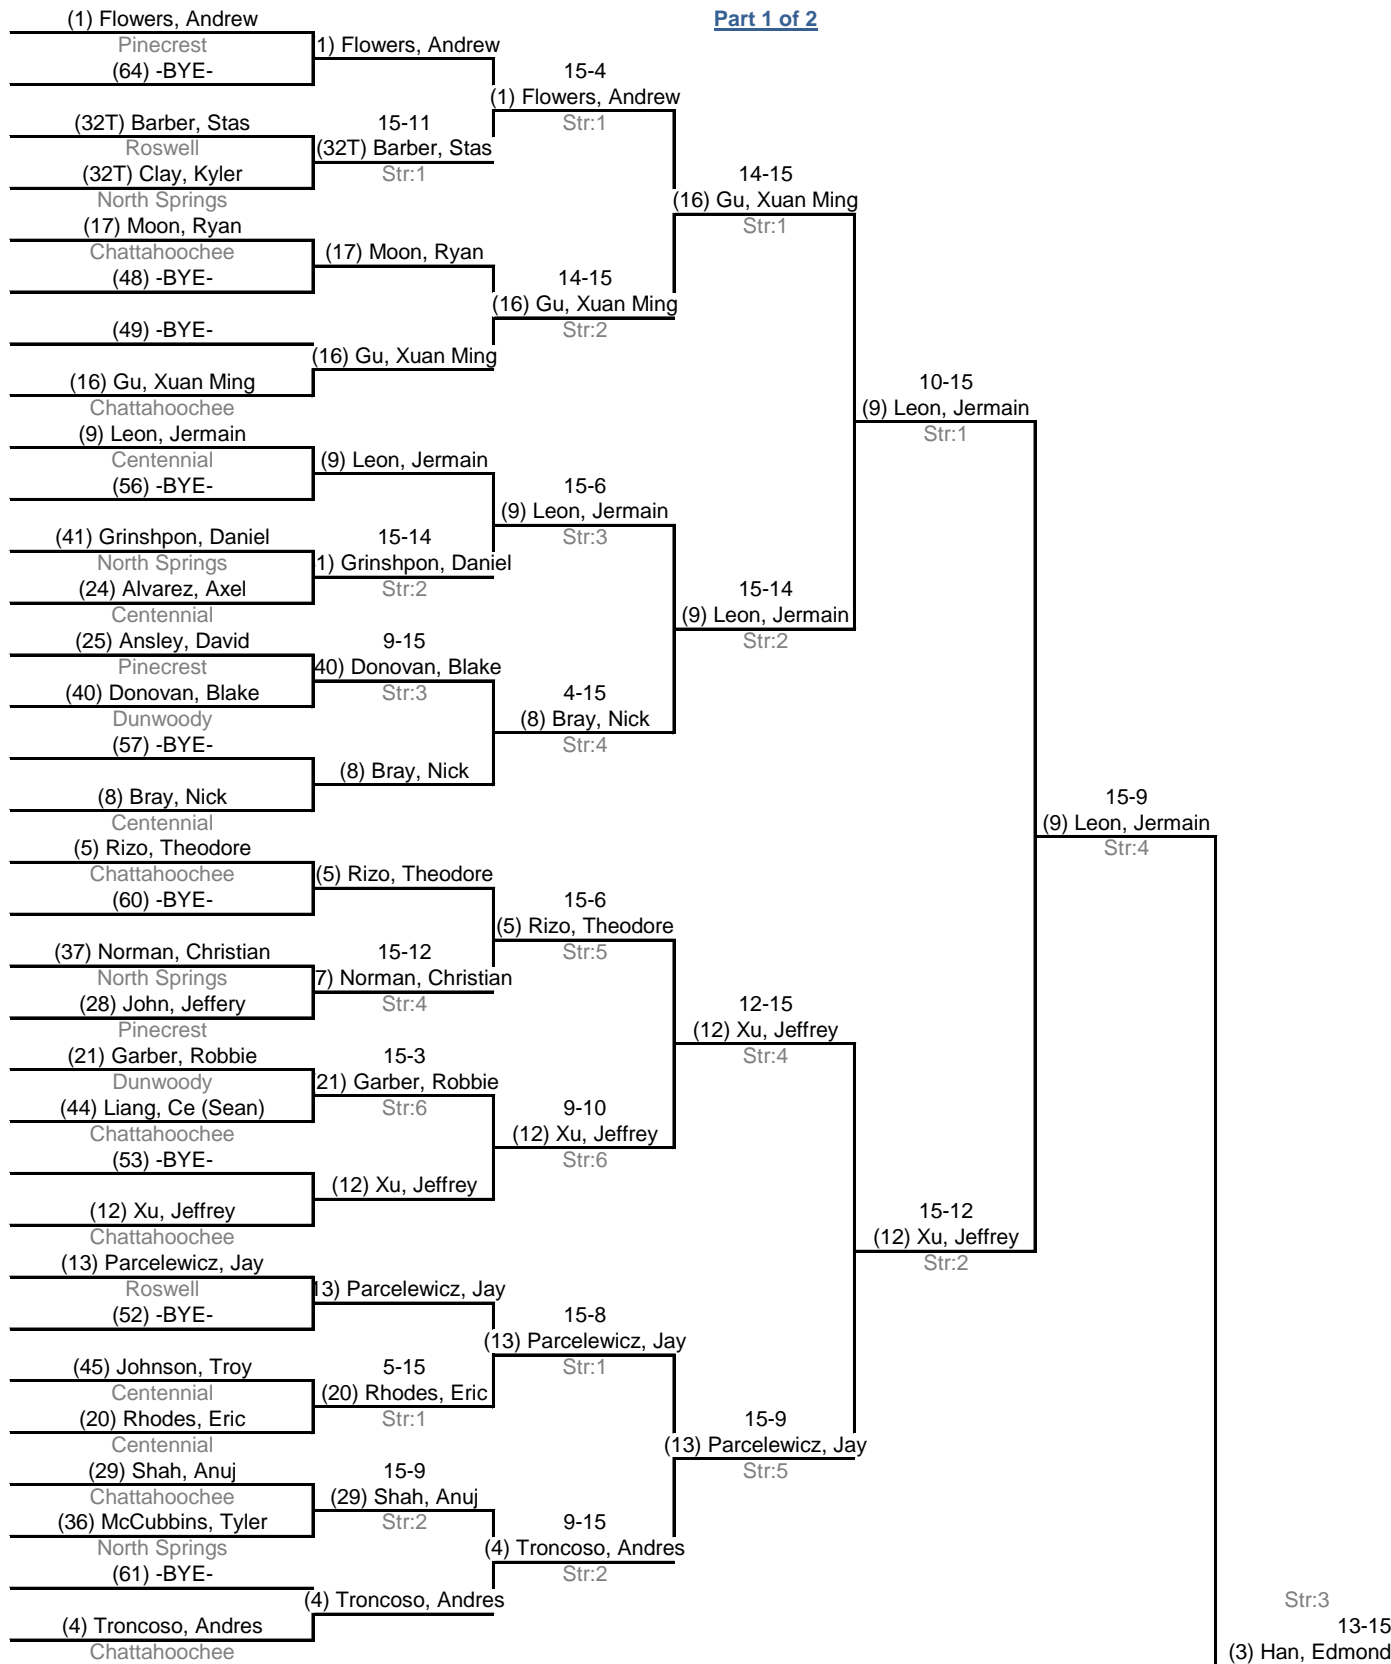

Table of 64	Table of 32	Table of 16	Table of 8	Semi-finals	Final
Ended 12:03 PM	Ended 1:00 PM	Ended 1:44 PM	Ended 2:24 PM	Ended 3:17 PM	Ended 3:53 PM

Part 1 of 2

Table of 64	Table of 32	Table of 16	Table of 8	Semi-finals	Final
Ended 12:03 PM	Ended 1:00 PM	Ended 1:44 PM	Ended 2:24 PM	Ended 3:17 PM	Ended 3:53 PM