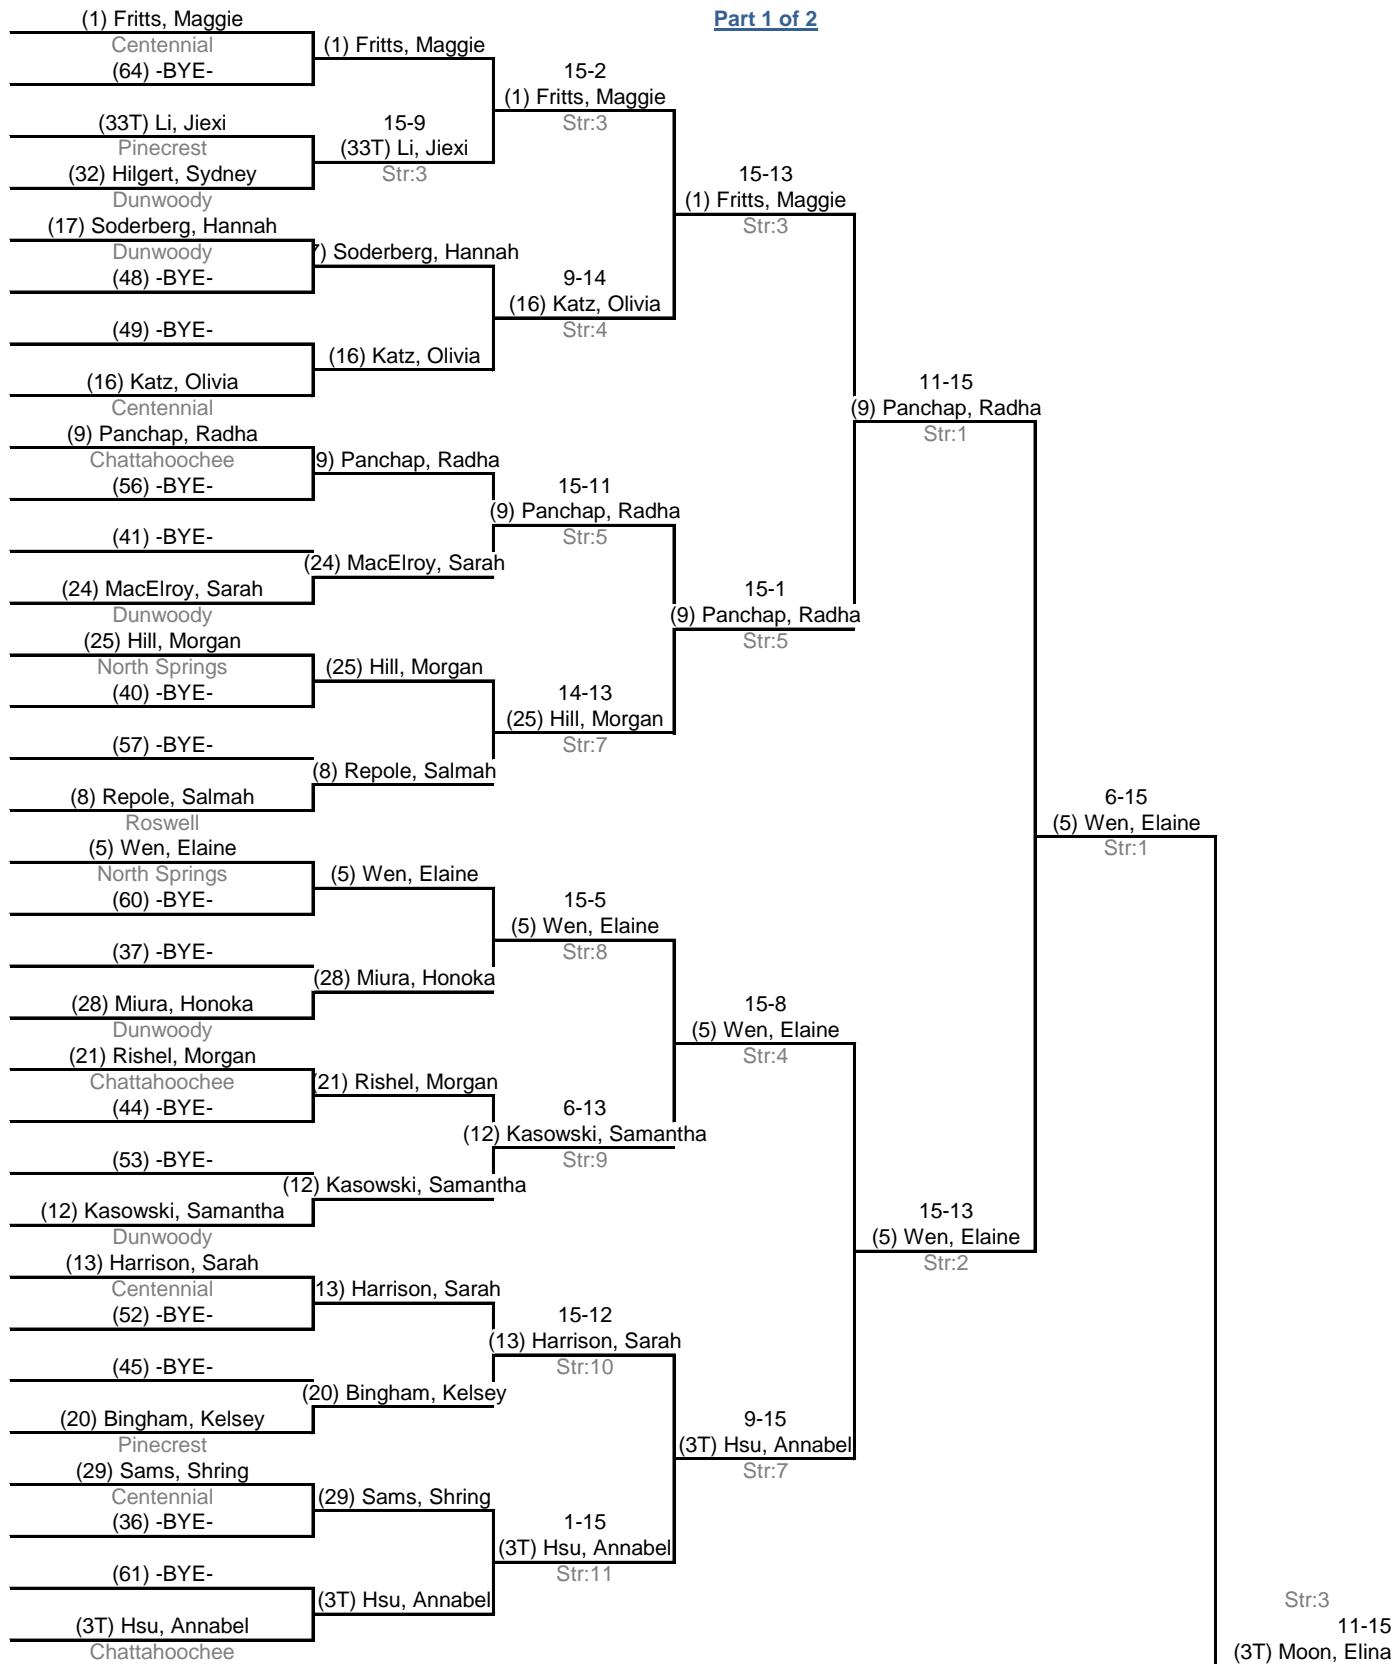

Table of 64	Table of 32	Table of 16	Table of 8	Semi-finals	Final
Ended 1:07 PM	Ended 1:55 PM	Ended 2:22 PM	Ended 3:01 PM	Ended 3:37 PM	Ended 4:10 PM

Part 1 of 2

Table of 64
Ended 1:07 PM

Table of 32
Ended 1:55 PM

Table of 16
Ended 2:22 PM

Table of 8
Ended 3:01 PM

Semi-finals
Ended 3:37 PM

Final
Ended 4:10 PM

Part 2 of 2

**Georgia High School Fencing League: 2017-18 Round 7****13 Jan 18 - Roswell****Women's Épée****Final Results**