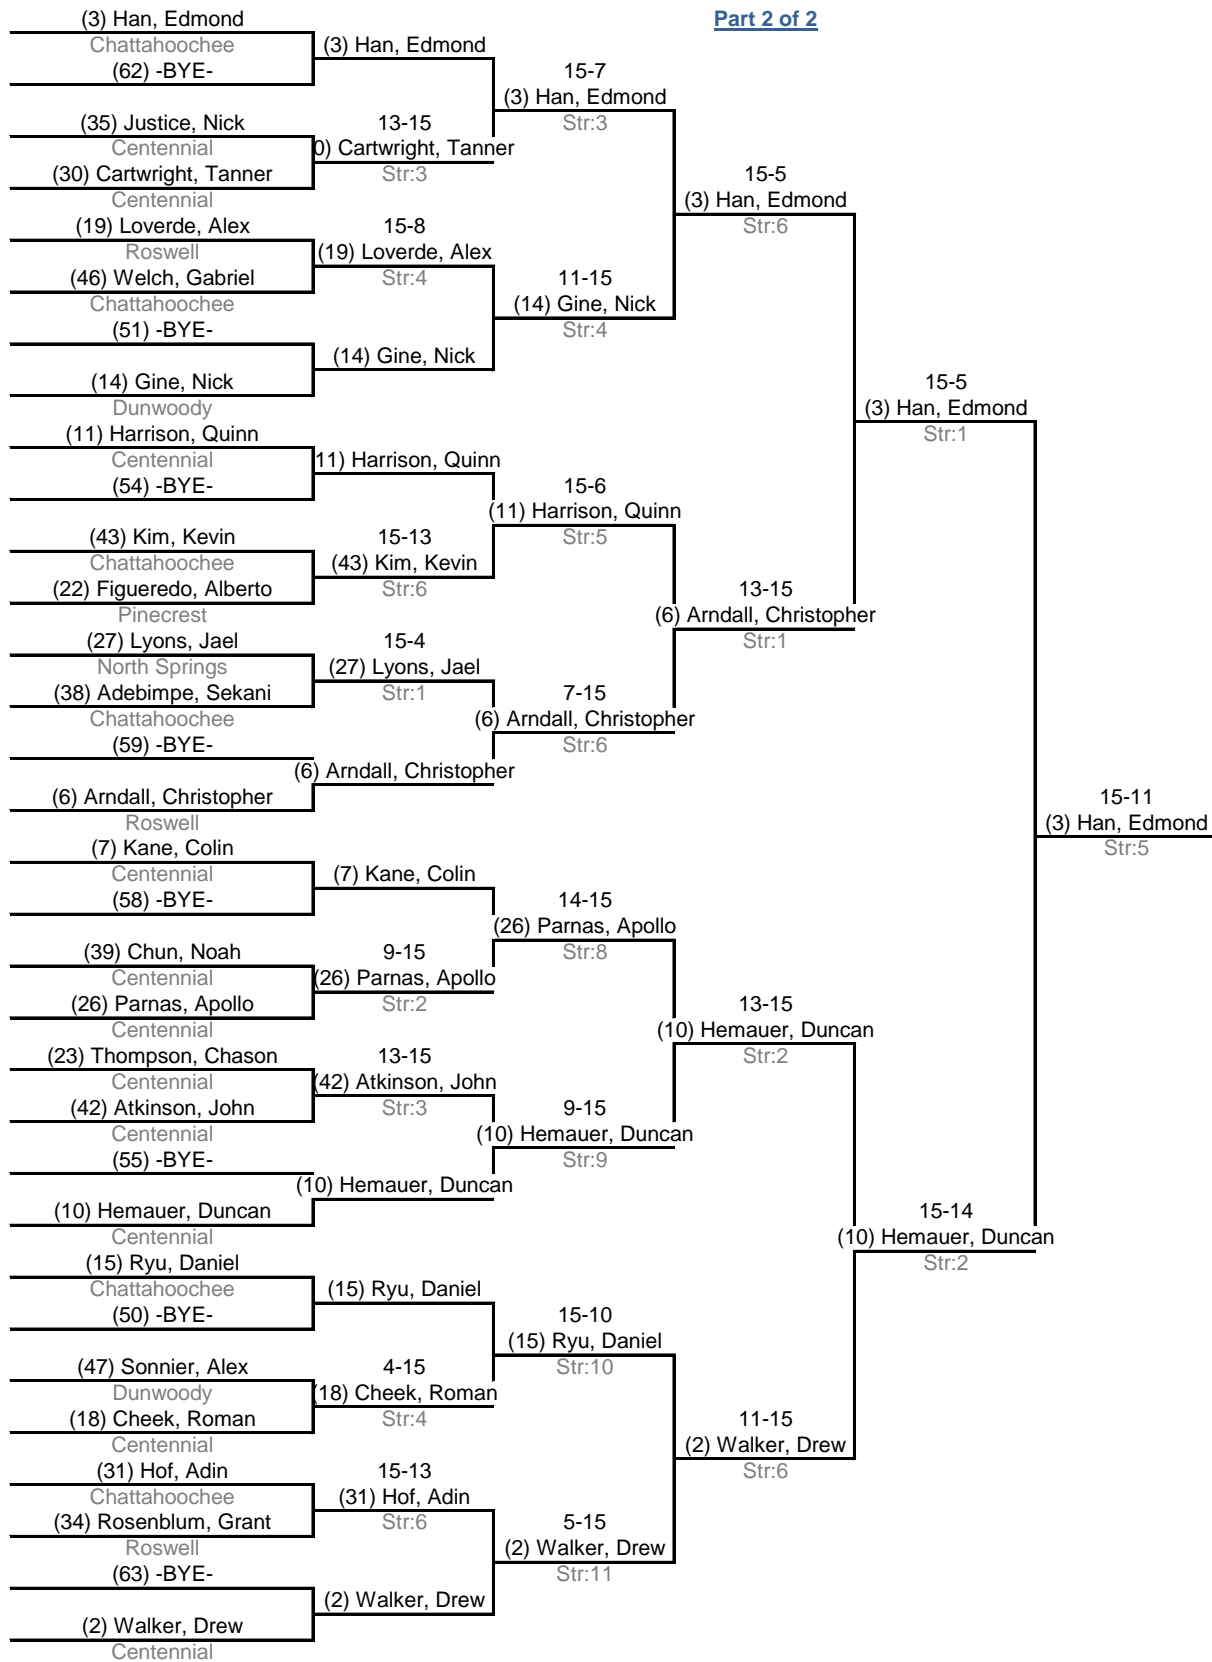

Table of 64	Table of 32	Table of 16	Table of 8	Semi-finals	Final
Ended 12:03 PM	Ended 1:00 PM	Ended 1:44 PM	Ended 2:24 PM	Ended 3:17 PM	Ended 3:53 PM

Part 2 of 2

Georgia High School Fencing League: 2017-18 Round 7

13 Jan 18 - Roswell

Men's Épée

Final Results

Place	Name	School	Points Earned
1	Han, Edmond	Chattahoochee	64
2	Leon, Jermain	Centennial	52
3 T	Hemauer, Duncan	Centennial	40
3 T	Xu, Jeffrey	Chattahoochee	40
5	Walker, Drew	Centennial	32
6	Arndall, Christopher	Roswell	30
7	Parcelewicz, Jay	Roswell	28
8	Gu, Xuan Ming	Chattahoochee	26
9	Flowers, Andrew	Pinecrest	18
10	Troncoso, Andres	Chattahoochee	17
11	Rizo, Theodore	Chattahoochee	16
12	Bray, Nick	Centennial	15
13	Harrison, Quinn	Centennial	14
14	Gine, Nick	Dunwoody	13
15	Ryu, Daniel	Chattahoochee	12
16	Parnas, Apollo	Centennial	11
17	Kane, Colin	Centennial	
18	Moon, Ryan	Chattahoochee	
19	Cheek, Roman	Centennial	
20	Loverde, Alex	Roswell	
21	Rhodes, Eric	Centennial	
22	Garber, Robbie	Dunwoody	
23	Lyons, Jael	North Springs	
24	Shah, Anuj	Chattahoochee	
25	Cartwright, Tanner	Centennial	
26	Hof, Adin	Chattahoochee	
27	Barber, Stas	Roswell	
28	Norman, Christian	North Springs	
29	Donovan, Blake	Dunwoody	
30	Grinshpon, Daniel	North Springs	
31	Atkinson, John	Centennial	
32	Kim, Kevin	Chattahoochee	
33	Figueredo, Alberto	Pinecrest	
34	Thompson, Chason	Centennial	
35	Alvarez, Axel	Centennial	
36	Ansley, David	Pinecrest	
37	John, Jeffery	Pinecrest	
38	Clay, Kyler	North Springs	
39	Rosenblum, Grant	Roswell	
40	Justice, Nick	Centennial	
41	McCubbins, Tyler	North Springs	
42	Adebimpe, Sekani	Chattahoochee	
43	Chun, Noah	Centennial	
44	Liang, Ce (Sean)	Chattahoochee	
45	Johnson, Troy	Centennial	
46	Welch, Gabriel	Chattahoochee	
47	Sonnier, Alex	Dunwoody	
48	Fong, Andrew	Chattahoochee	
49	Campbell, Alex	Centennial	
50	McDonald, Davis	Centennial	
51	Trelease, Kody	Centennial	
52	Walters, Nate	Chattahoochee	
53	Friedman, Natan	Dunwoody	
54	Baker, Brett	Centennial	
55	Jannett, Lucas	Dunwoody	
56	Welch, Nick	Centennial	
57	Johnson, Connor	Centennial	
58	Merritt, Jack	Pinecrest