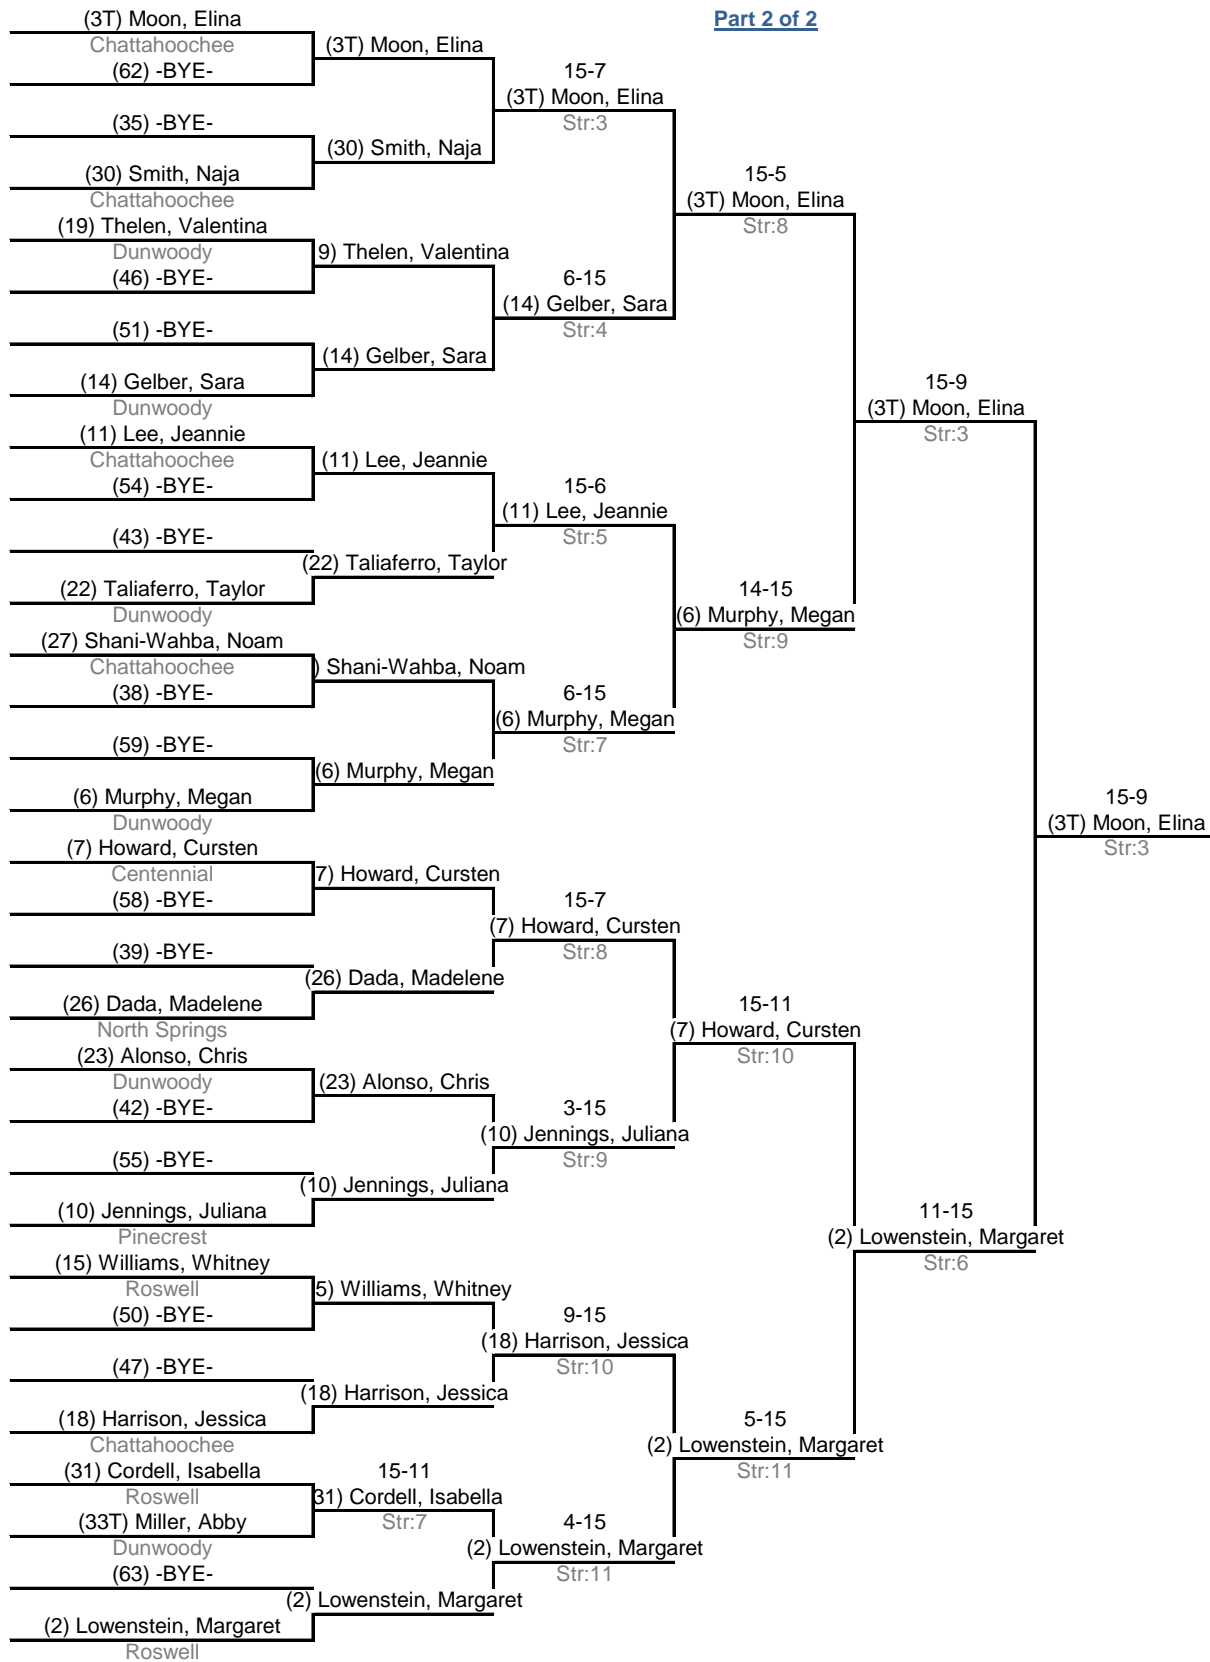

Table of 64	Table of 32	Table of 16	Table of 8	Semi-finals	Final
Ended 1:07 PM	Ended 1:55 PM	Ended 2:22 PM	Ended 3:01 PM	Ended 3:37 PM	Ended 4:10 PM

Part 1 of 2

Table of 64
Ended 1:07 PM

Table of 32
Ended 1:55 PM

Table of 16
Ended 2:22 PM

Table of 8
Ended 3:01 PM

Semi-finals
Ended 3:37 PM

Final
Ended 4:10 PM

Part 2 of 2

**Georgia High School Fencing League: 2017-18 Round 7****13 Jan 18 - Roswell****Women's Épée****Final Results**