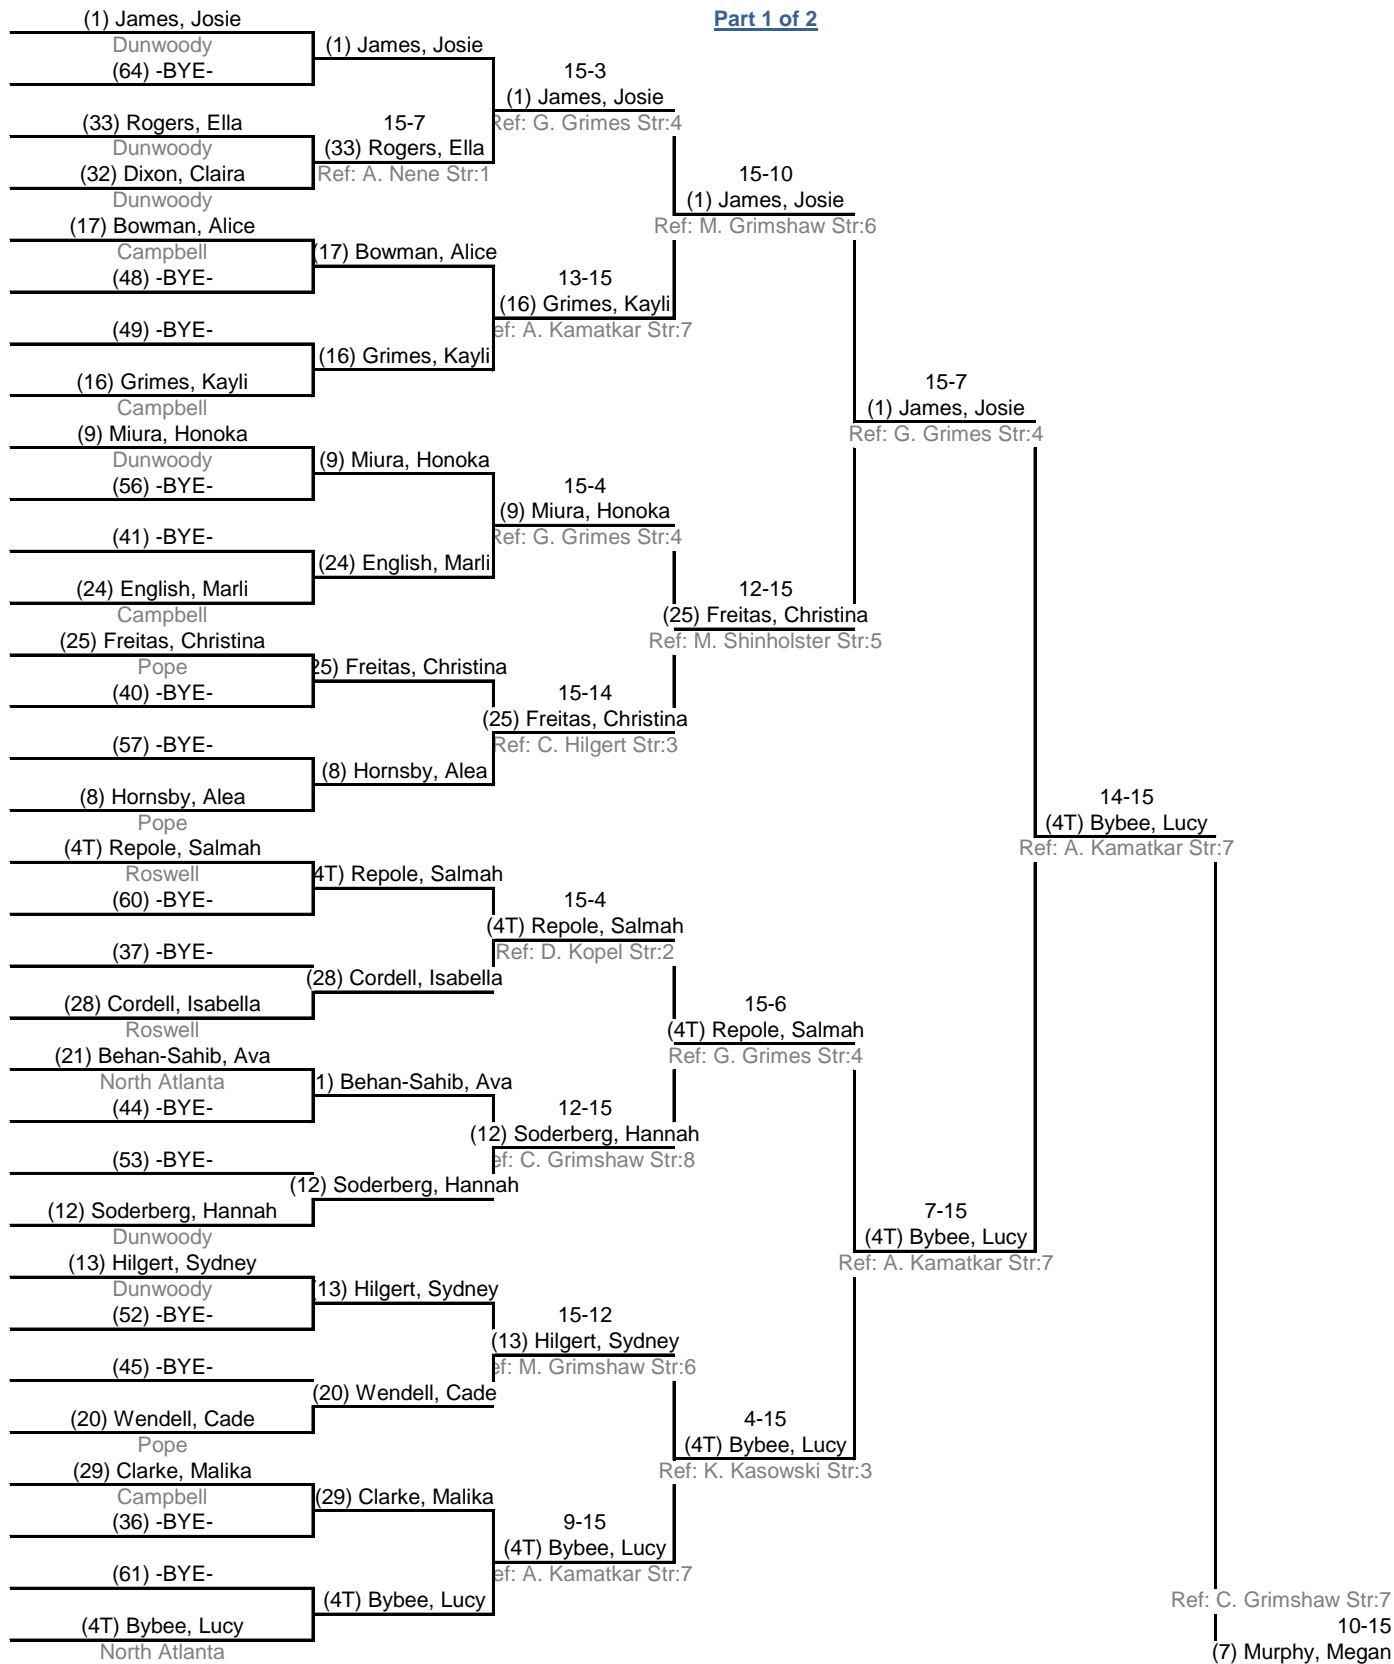

Semi-finals

Ended 3:51 PM

Final

Ended 4:27 PM

Part 1 of 2

Table of 64

Ended 1:47 PM

Table of 32

Ended 2:20 PM

Table of 16

Ended 2:54 PM

Table of 8

Ended 3:23 PM

Semi-finals

Ended 3:51 PM

Final