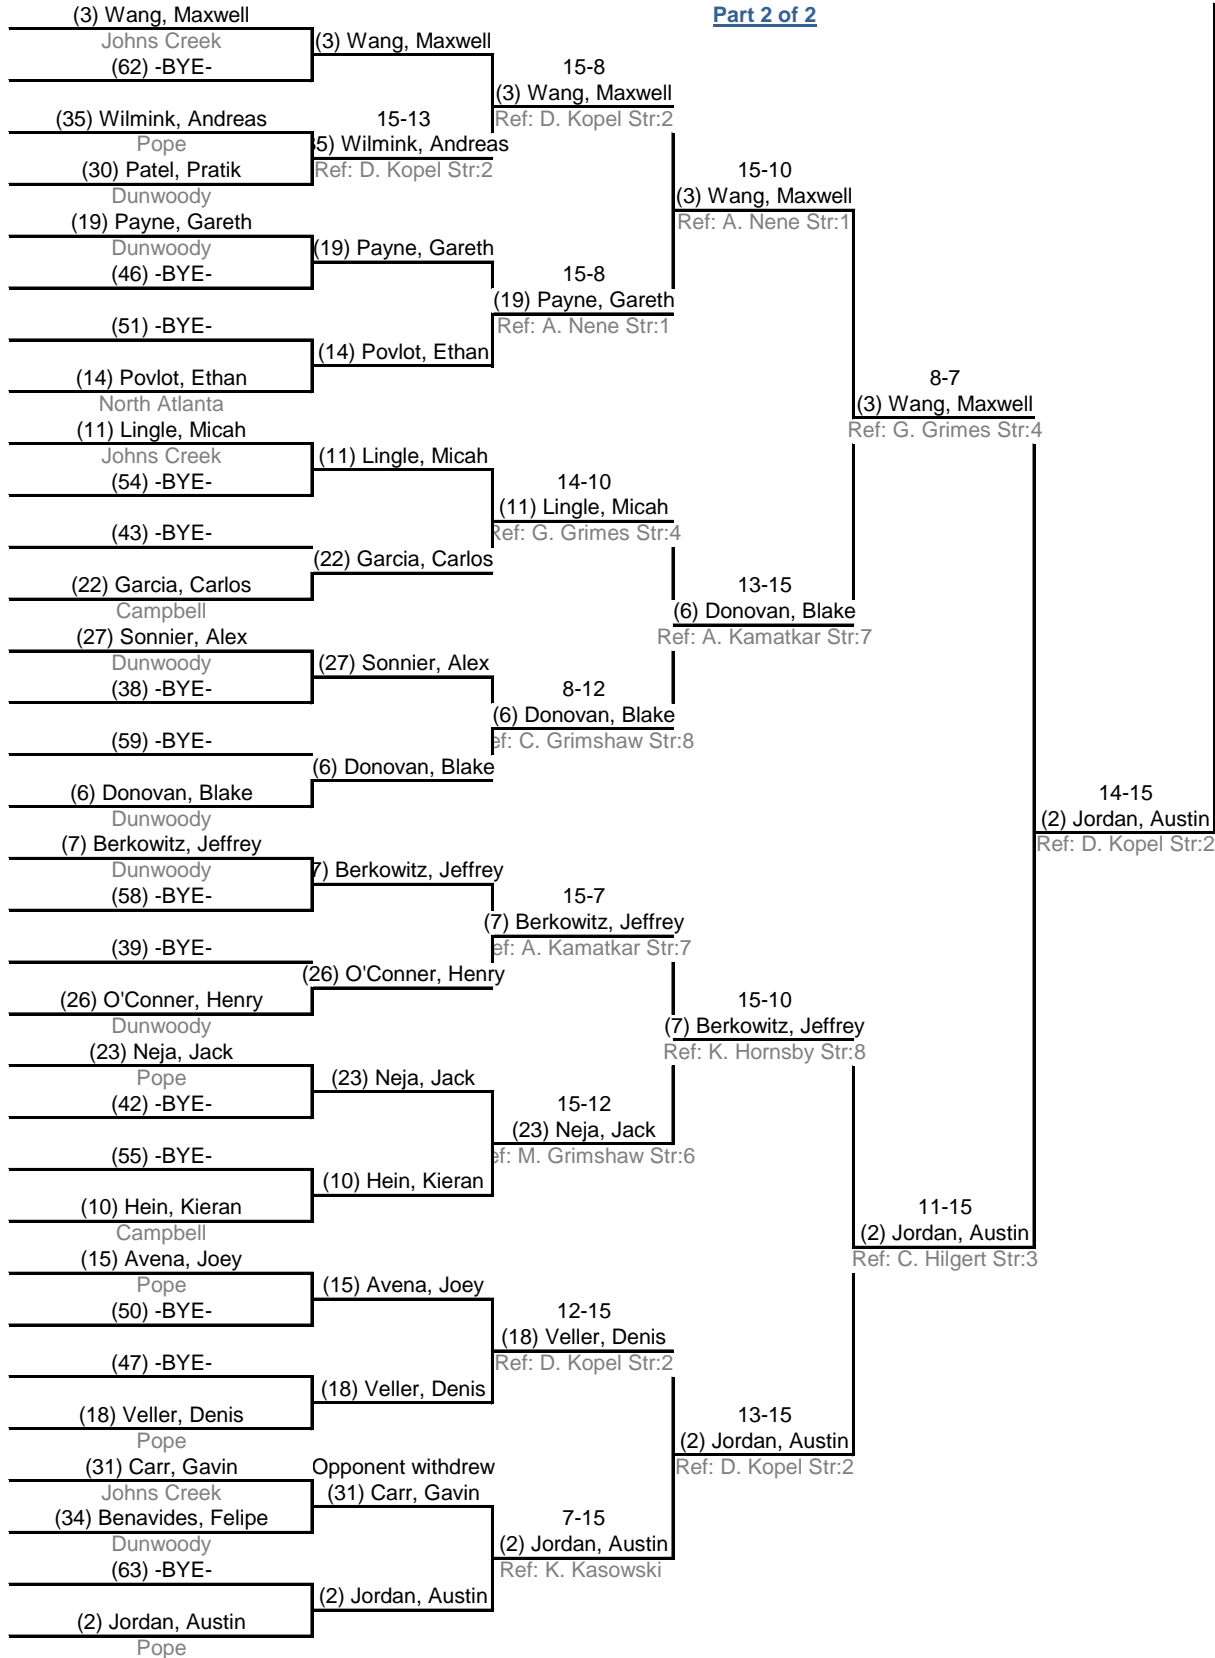

Part 1 of 2

Direct Elimination

Table of 64	Table of 32	Table of 16	Table of 8	Semi-finals	Final
Ended 12:52 PM	Ended 1:40 PM	Ended 2:38 PM	Ended 3:03 PM	Ended 3:37 PM	Ended 4:03 PM

Part 2 of 2

Georgia High School Fencing League: Round 7a
18 Jan 20 - Dunwoody
Men's Épée