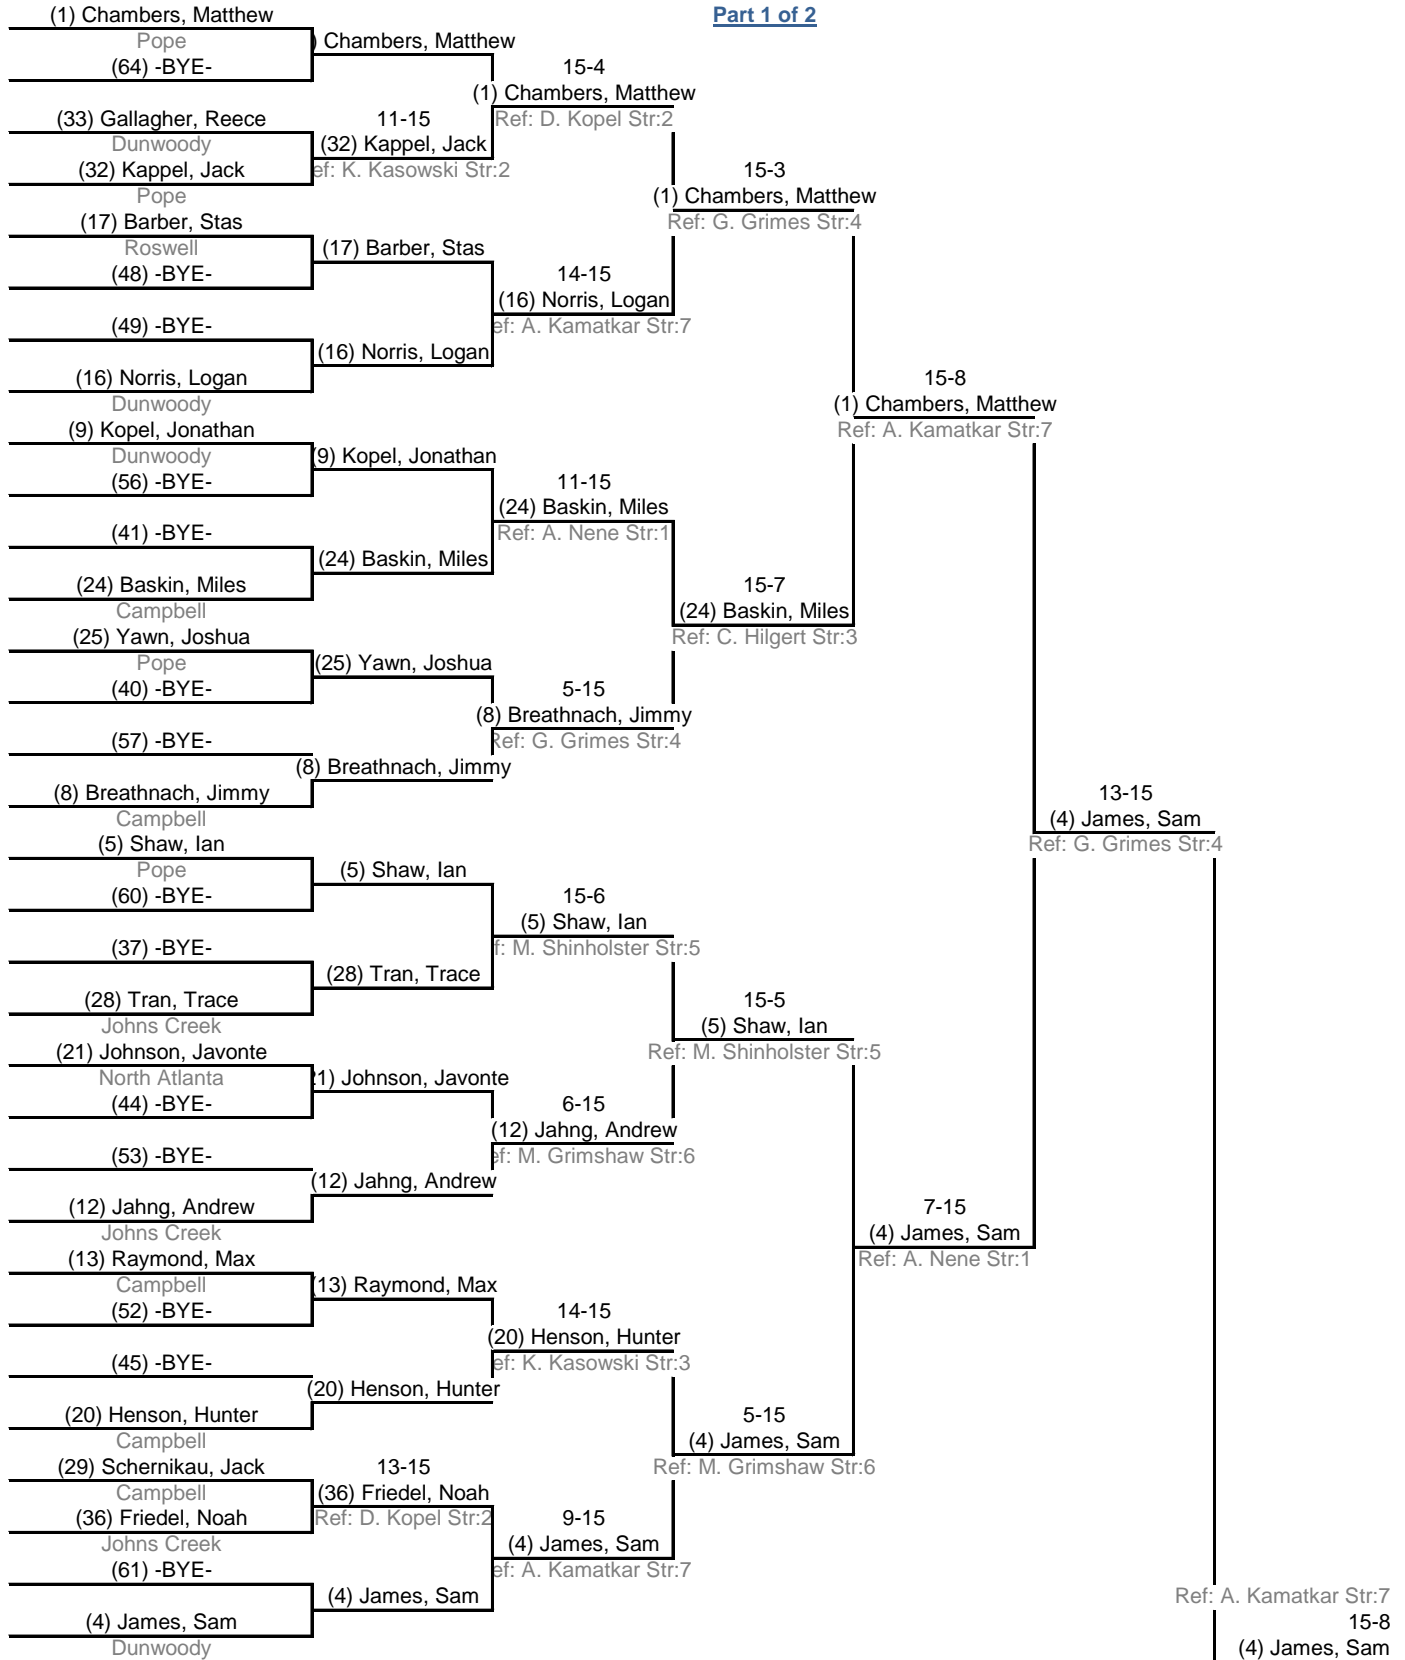

Georgia High School Fencing League: Round 7a

18 Jan 20 - Dunwoody

Men's Épée

Round 1: Pool Results

Place	Name	School	V	V/M	TS	TR	Ind	Status
1	Chambers, Matthew	Pope	6	1.00	30	7	+23	Advance
2	Jordan, Austin	Pope	6	1.00	30	8	+22	Advance
3	Wang, Maxwell	Johns Creek	5	1.00	25	4	+21	Advance
4	James, Sam	Dunwoody	6	1.00	29	10	+19	Advance
5	Shaw, Ian	Pope	5	1.00	25	8	+17	Advance
6	Donovan, Blake	Dunwoody	5	1.00	24	10	+14	Advance
7	Berkowitz, Jeffrey	Dunwoody	5	0.83	27	19	+8	Advance
8	Breathnach, Jimmy	Campbell	4	0.80	24	17	+7	Advance
9	Kopel, Jonathan	Dunwoody	4	0.80	23	16	+7	Advance
10	Hein, Kieran	Campbell	4	0.67	26	16	+10	Advance
11	Lingle, Micah	Johns Creek	4	0.67	25	18	+7	Advance
12	Jahng, Andrew	Johns Creek	4	0.67	27	22	+5	Advance
13	Raymond, Max	Campbell	4	0.67	24	20	+4	Advance
14	Povlot, Ethan	North Atlanta	4	0.67	24	23	+1	Advance
15	Avena, Joey	Pope	3	0.60	23	15	+8	Advance
16	Norris, Logan	Dunwoody	3	0.60	21	16	+5	Advance
17	Barber, Stas	Roswell	3	0.60	20	17	+3	Advance
18	Veller, Denis	Pope	3	0.60	21	19	+2	Advance
19	Payne, Gareth	Dunwoody	3	0.60	19	18	+1	Advance
20	Henson, Hunter	Campbell	3	0.60	18	17	+1	Advance
21	Johnson, Javonte	North Atlanta	3	0.60	17	20	-3	Advance
22	Garcia, Carlos	Campbell	3	0.60	18	22	-4	Advance
23	Neja, Jack	Pope	3	0.50	25	20	+5	Advance
24	Baskin, Miles	Campbell	3	0.50	22	24	-2	Advance
25	Yawn, Joshua	Pope	2	0.40	20	21	-1	Advance
26	O'Conner, Henry	Dunwoody	2	0.40	19	20	-1	Advance
27	Sonnier, Alex	Dunwoody	2	0.40	17	19	-2	Advance
28	Tran, Trace	Johns Creek	2	0.40	17	23	-6	Advance
29	Schernikau, Jack	Campbell	2	0.40	16	22	-6	Advance
30	Patel, Pratik	Dunwoody	2	0.33	21	25	-4	Advance
31	Carr, Gavin	Johns Creek	2	0.33	20	24	-4	Advance
32	Kappel, Jack	Pope	2	0.33	17	25	-8	Advance
33	Gallagher, Reece	Dunwoody	2	0.33	18	27	-9	Advance
34	Benavides, Felipe	Dunwoody	2	0.33	14	27	-13	Advance
35	Wilmink, Andreas	Pope	1	0.20	19	24	-5	Advance
36	Friedel, Noah	Johns Creek	1	0.20	16	24	-8	Advance
37	Clarke, Aidan	Pope	1	0.20	14	24	-10	Eliminated
38	Kells, Aiden	Pope	1	0.17	19	29	-10	Eliminated
39	Mazzeo, Michael	North Atlanta	1	0.17	14	27	-13	Eliminated
40	Song, John	Johns Creek	1	0.17	12	26	-14	Eliminated
41	Merritt, Shaw	Pope	1	0.17	13	28	-15	Eliminated
42	Hearn, Greg	Pope	0	0.00	18	30	-12	Eliminated
43	Prillaman, Robert	Pope	0	0.00	13	25	-12	Eliminated
44	Turner, Seldon	Pope	0	0.00	12	25	-13	Eliminated
45	Vedlitz, Aaron	Johns Creek	0	0.00	10	25	-15	Eliminated

Direct Elimination

11:54 AM - 4:31 PM

Table of 64 Ended 12:52 PM   **Table of 32** Ended 1:40 PM   **Table of 16** Ended 2:38 PM   **Table of 8** Ended 3:03 PM   **Semi-finals** Ended 3:37 PM   **Final** Ended 4:03 PM

Part 1 of 2