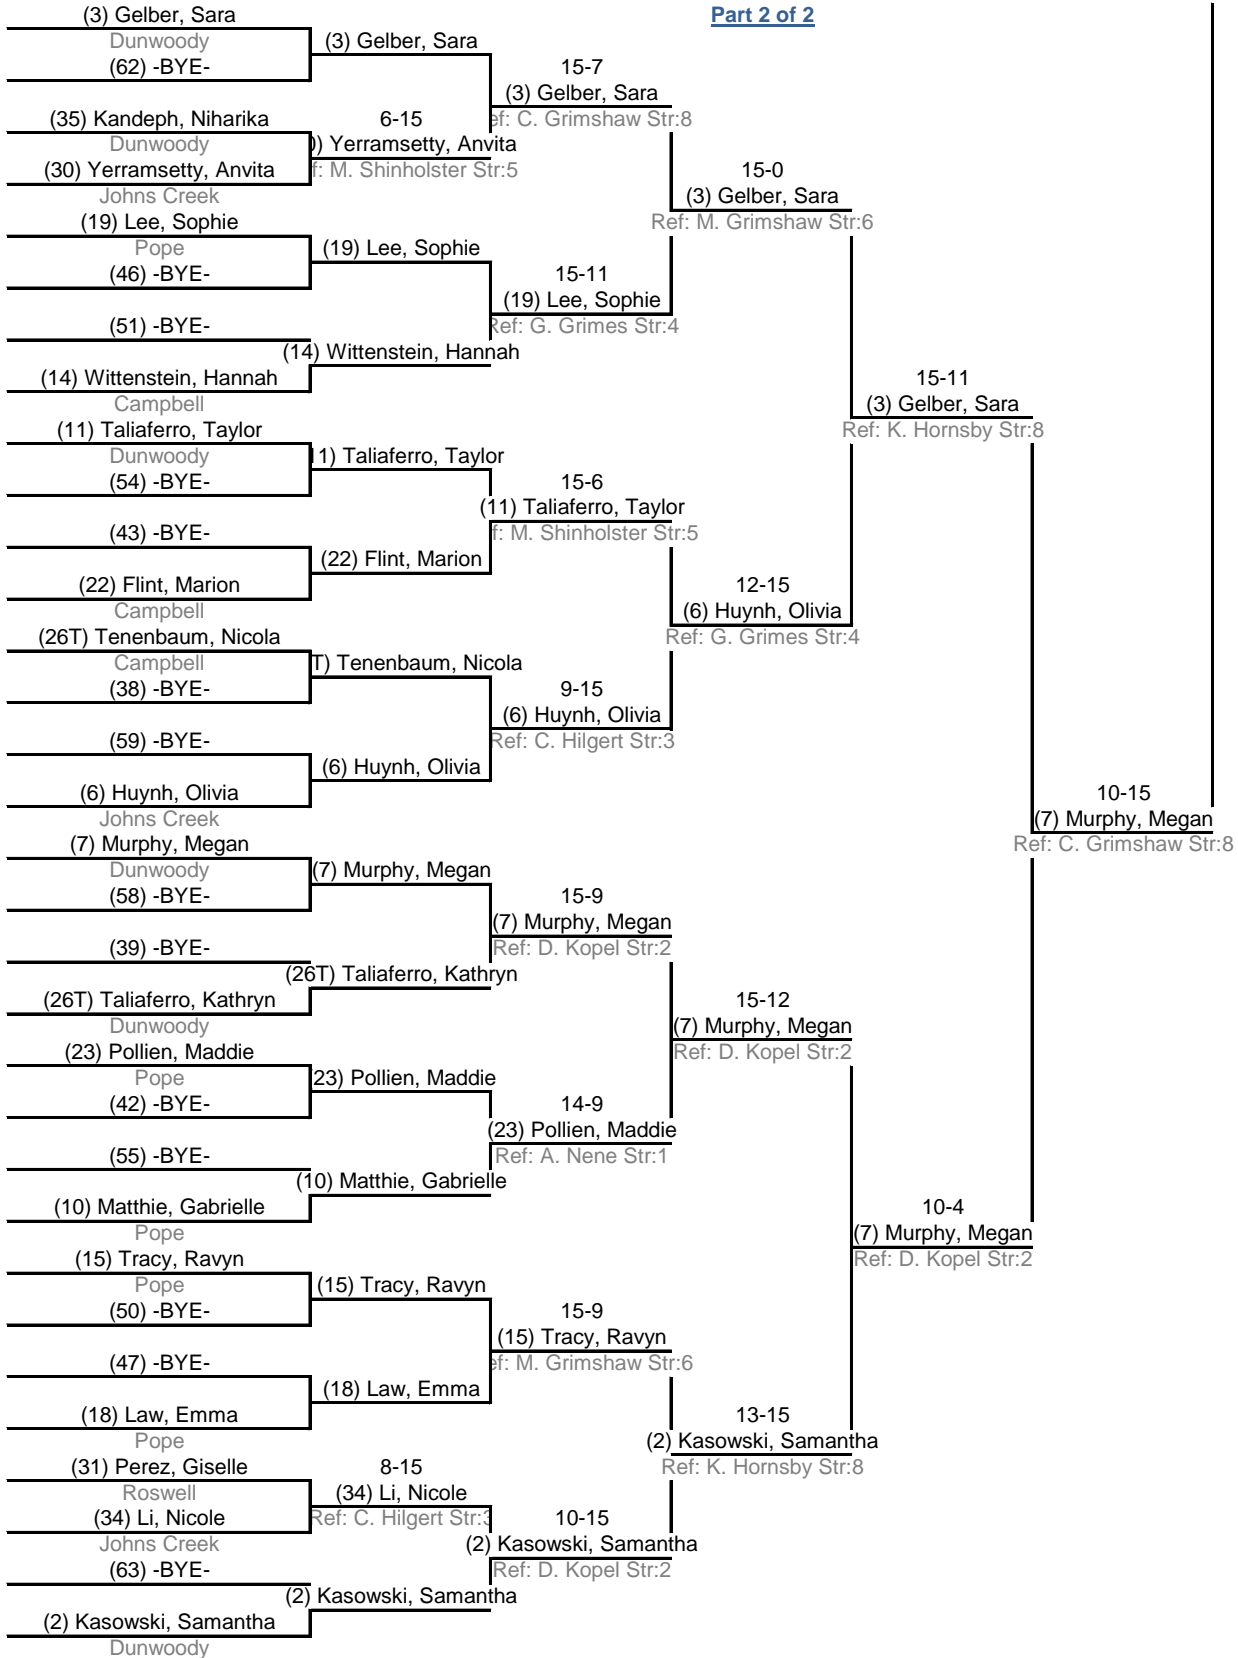

Table of 64

Ended 1:47 PM

Table of 32

Ended 2:20 PM

Table of 16

Ended 2:54 PM

Table of 8

Ended 3:23 PM

Semi-finals

Ended 3:51 PM

Final

Ended 4:27 PM

Part 2 of 2

Georgia High School Fencing League: Round 7a
18 Jan 20 - Dunwoody
Women's Épée
Final Results

Place	Name	School	Points Earned
1	Murphy, Megan	Dunwoody	64
2	Bybee, Lucy	North Atlanta	52
3 T	Gelber, Sara	Dunwoody	40
3 T	James, Josie	Dunwoody	40
5	Kasowski, Samantha	Dunwoody	32
6	Repole, Salmah	Roswell	30
7	Huynh, Olivia	Johns Creek	28
8	Freitas, Christina	Pope	26
9	Miura, Honoka	Dunwoody	18
10	Taliaferro, Taylor	Dunwoody	17
11	Soderberg, Hannah	Dunwoody	16
12	Hilgert, Sydney	Dunwoody	15
13	Tracy, Ravyn	Pope	14
14	Grimes, Kayli	Campbell	13
15	Lee, Sophie	Pope	12
16	Pollien, Maddie	Pope	11
17	Hornsby, Alea	Pope	
18	Matthie, Gabrielle	Pope	
19	Wittenstein, Hannah	Campbell	
20	Bowman, Alice	Campbell	
21	Law, Emma	Pope	
22	Wendell, Cade	Pope	
23	Behan-Sahib, Ava	North Atlanta	
24	Flint, Marion	Campbell	
25	English, Marli	Campbell	
26 T	Taliaferro, Kathryn	Dunwoody	
26 T	Tenenbaum, Nicola	Campbell	
28	Cordell, Isabella	Roswell	
29	Clarke, Malika	Campbell	
30	Yerramsetty, Anvita	Johns Creek	
31	Rogers, Ella	Dunwoody	
32	Li, Nicole	Johns Creek	
33	Perez, Giselle	Roswell	
34	Dixon, Clairra	Dunwoody	
35	Kandeph, Niharika	Dunwoody	
36	Carr, Stephanie	Johns Creek	
37	Gibson, Ellie	Pope	
38	Rea, Isabella	Dunwoody	
39	Dell, Sydney	Dunwoody	
40	Cullo, Gabriella	Pope	
41	Holm, Freyja	Pope	
42	Magallanes, Sarah	Pope	
43	Dorminey, Lillian	Pope