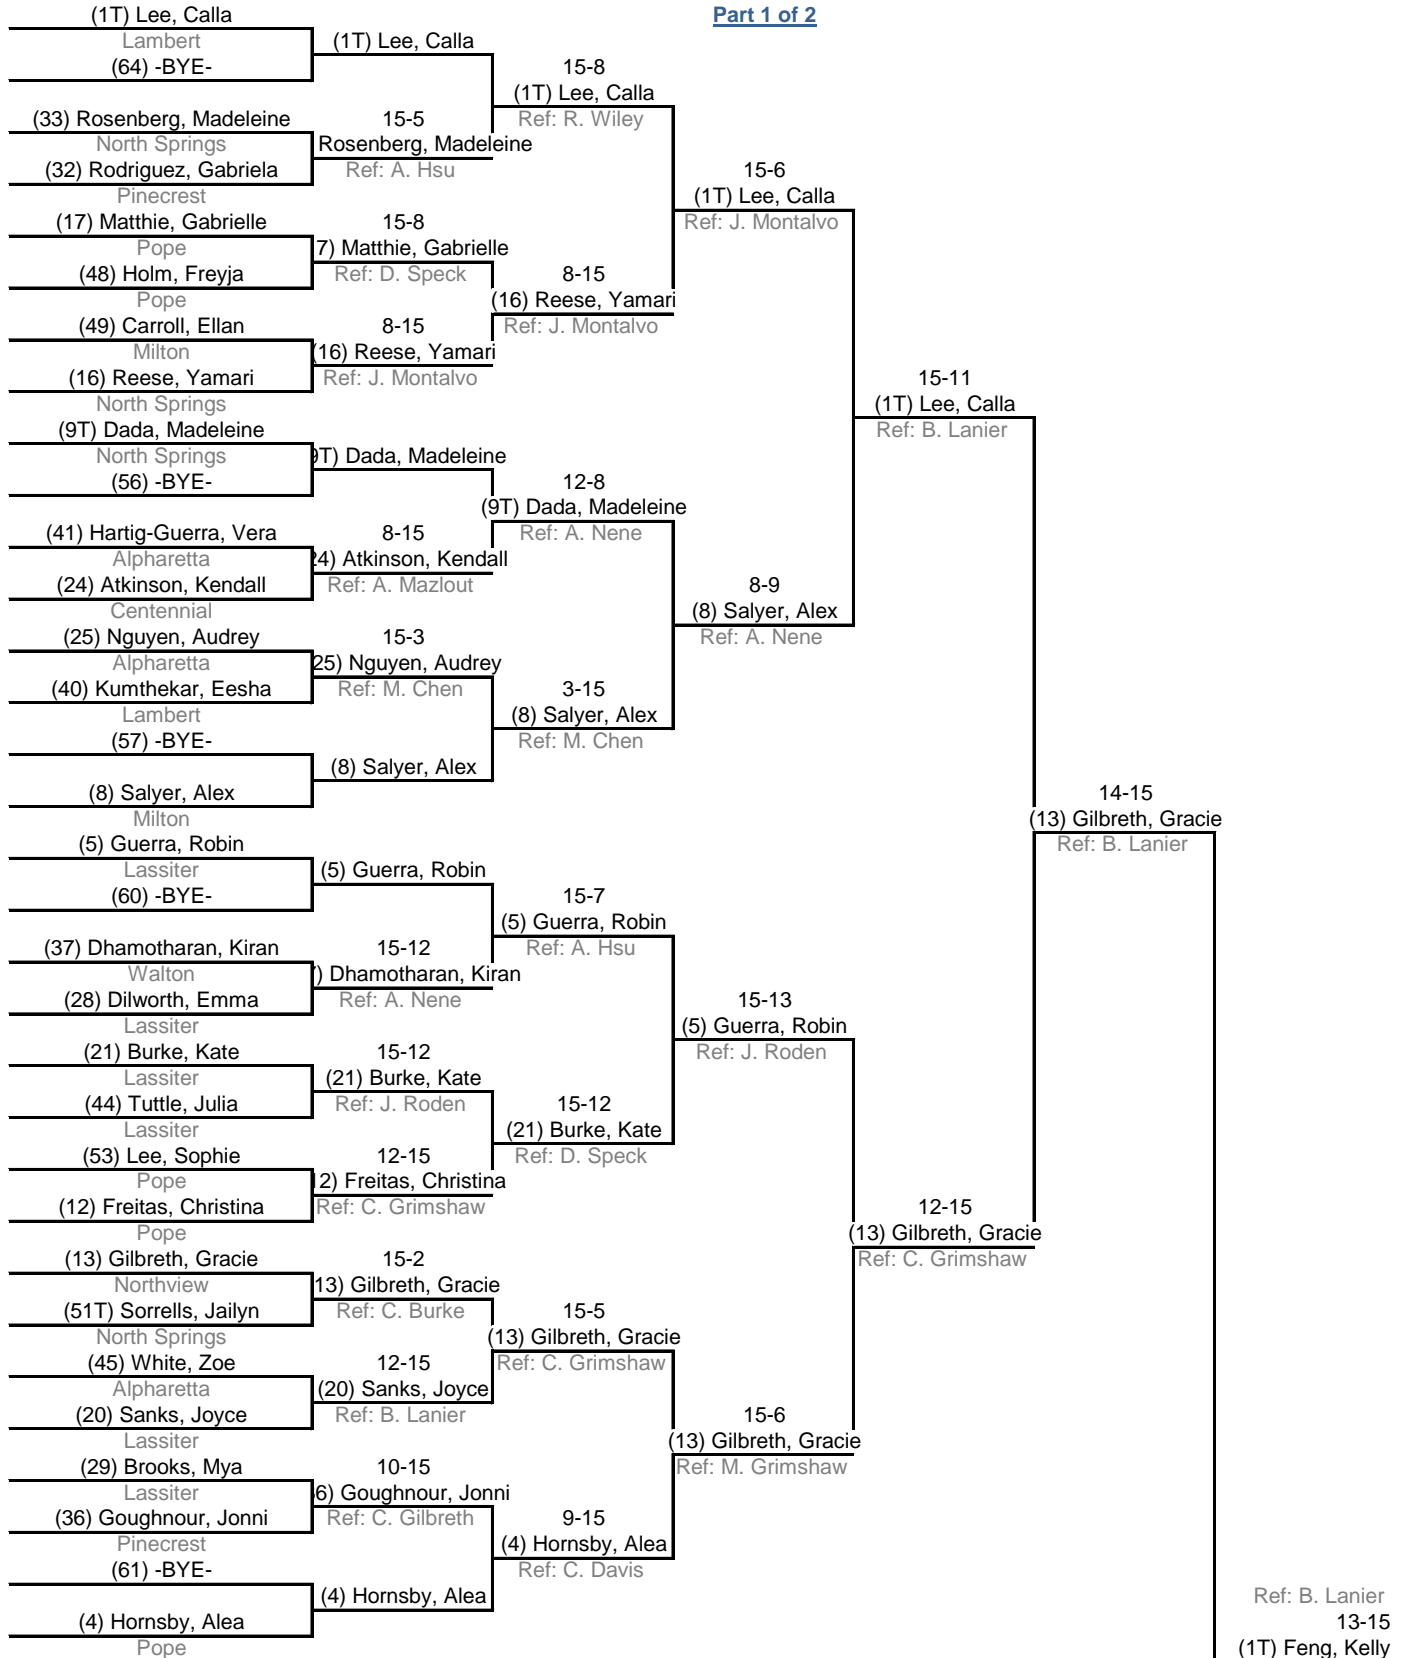

Semi-finals

Ended 3:37 PM

Final

Ended 3:57 PM

Part 1 of 2

Table of 64

Ended 1:42 PM

Table of 32