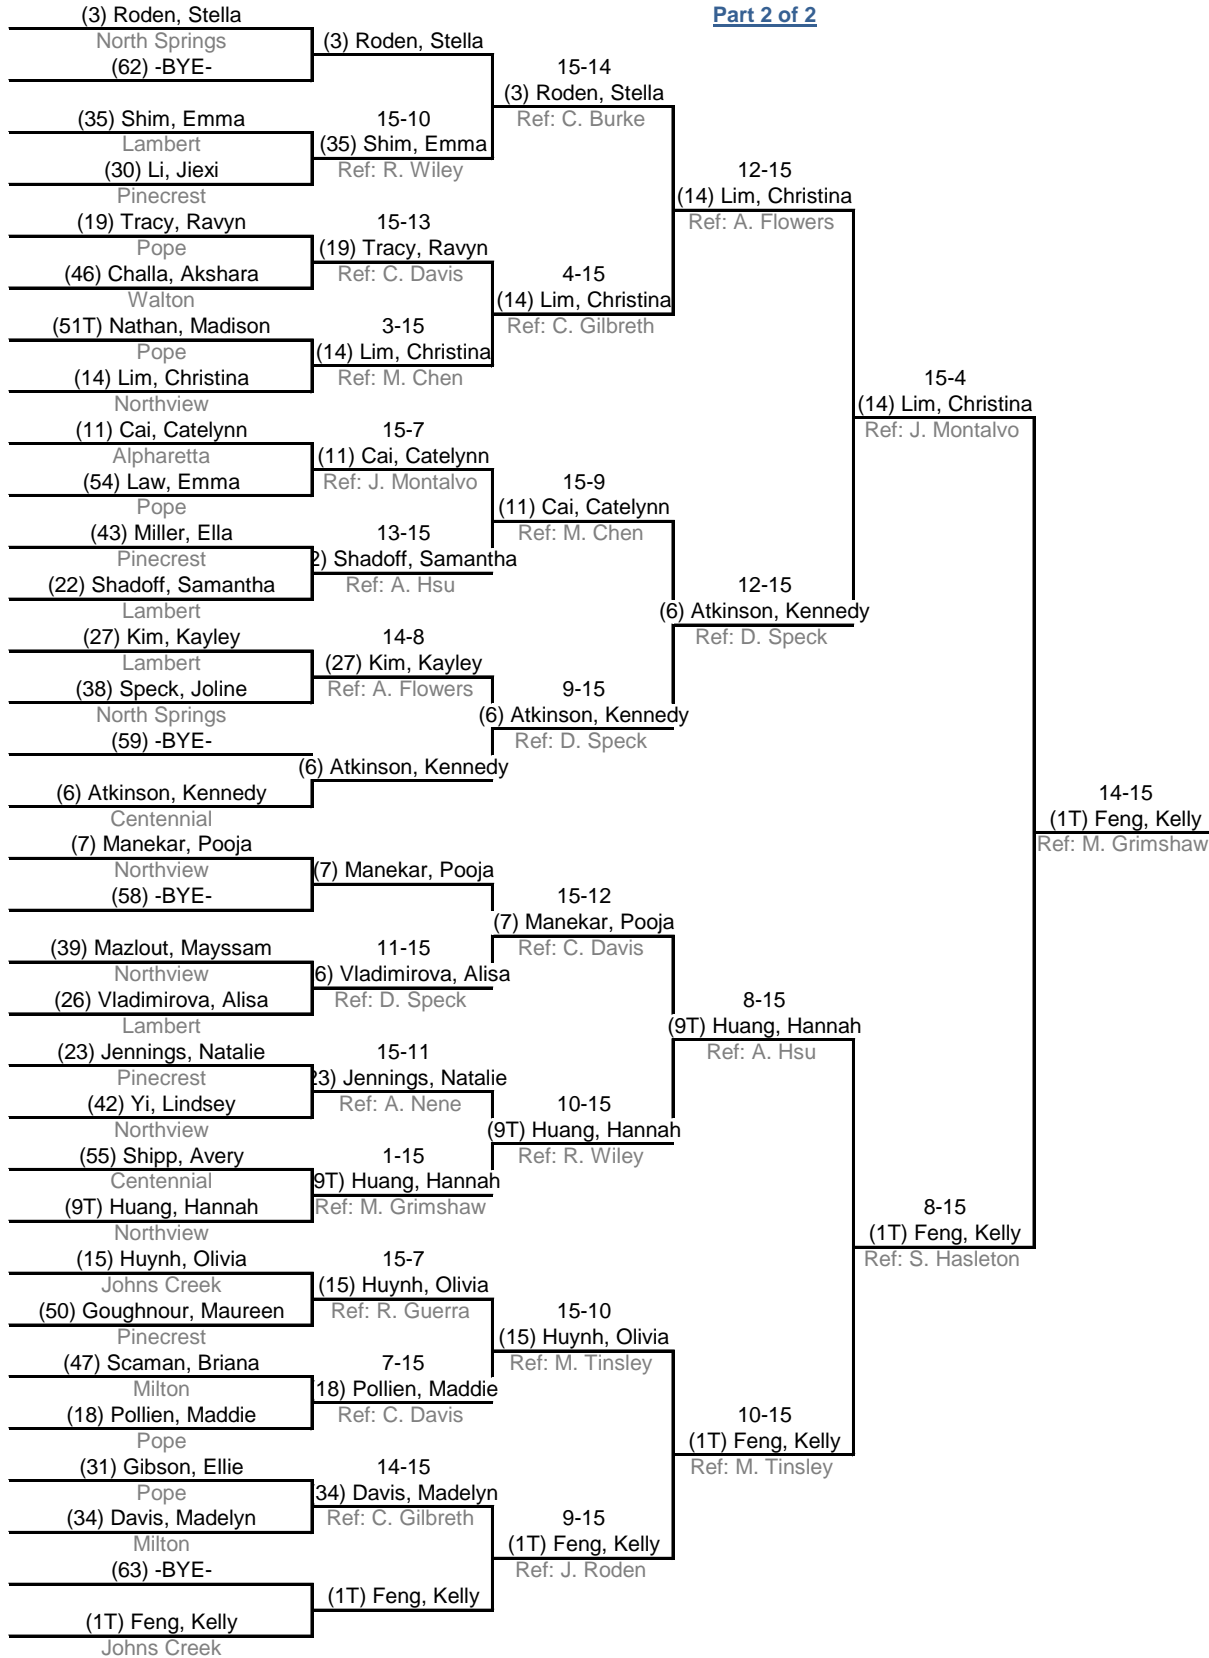

Table of 64

Ended 1:42 PM

Table of 32

Ended 2:03 PM

Table of 16

Ended 2:29 PM

Table of 8

Ended 2:53 PM

Semi-finals

Ended 3:37 PM

Final

Ended 3:57 PM

Part 2 of 2

Georgia High School Fencing League: Round 4a

2 Nov 19 - Northview

Women's Épée

Final Results

Place	Name	School	Points Earned
1	Feng, Kelly	Johns Creek	64
2	Gilbreth, Gracie	Northview	52
3 T	Lee, Calla	Lambert	40
3 T	Lim, Christina	Northview	40
5	Guerra, Robin	Lassiter	32
6	Atkinson, Kennedy	Centennial	30
7	Salyer, Alex	Milton	28
8	Huang, Hannah	Northview	26
9	Roden, Stella	North Springs	18
10	Hornsby, Alea	Pope	17
11	Manekar, Pooja	Northview	16
12	Dada, Madeleine	North Springs	15
13	Cai, Catelynn	Alpharetta	14
14	Huynh, Olivia	Johns Creek	13
15	Reese, Yamari	North Springs	12
16	Burke, Kate	Lassiter	11
17	Freitas, Christina	Pope	8
18	Matthie, Gabrielle	Pope	8
19	Pollien, Maddie	Pope	7
20	Tracy, Ravyn	Pope	7
21	Sanks, Joyce	Lassiter	6
22	Shadoff, Samantha	Lambert	6
23	Jennings, Natalie	Pinecrest	5
24	Atkinson, Kendall	Centennial	5
25	Nguyen, Audrey	Alpharetta	4
26	Vladimirova, Alisa	Lambert	4
27	Kim, Kayley	Lambert	3
28	Rosenberg, Madeleine	North Springs	3
29	Davis, Madelyn	Milton	2
30	Shim, Emma	Lambert	2
31	Goughnour, Jonni	Pinecrest	1
32	Dhamotharan, Kiran	Walton	1
33	Dilworth, Emma	Lassiter	
34	Brooks, Mya	Lassiter	
35	Li, Jiexi	Pinecrest	
36	Gibson, Ellie	Pope	
37	Rodriguez, Gabriela	Pinecrest	
38	Speck, Joline	North Springs	
39	Mazlout, Mayssam	Northview	
40	Kumthekar, Eesha	Lambert	
41	Hartig-Guerra, Vera	Alpharetta	
42	Yi, Lindsey	Northview	
43	Miller, Ella	Pinecrest	
44	Tuttle, Julia	Lassiter	
45	White, Zoe	Alpharetta	
46	Challa, Akshara	Walton	
47	Scaman, Briana	Milton	
48	Holm, Freyja	Pope	
49	Carroll, Ellan	Milton	
50	Goughnour, Maureen	Pinecrest	
51 T	Nathan, Madison	Pope	
51 T	Sorrells, Jailyn	North Springs	
53	Lee, Sophie	Pope	
54	Law, Emma	Pope	
55	Shipp, Avery	Centennial	
56	Wendell, Cade	Pope	
57	Baker, Maia	Centennial	
58	Salter, Eva	Alpharetta	
59	Dow, Jamie	Lassiter