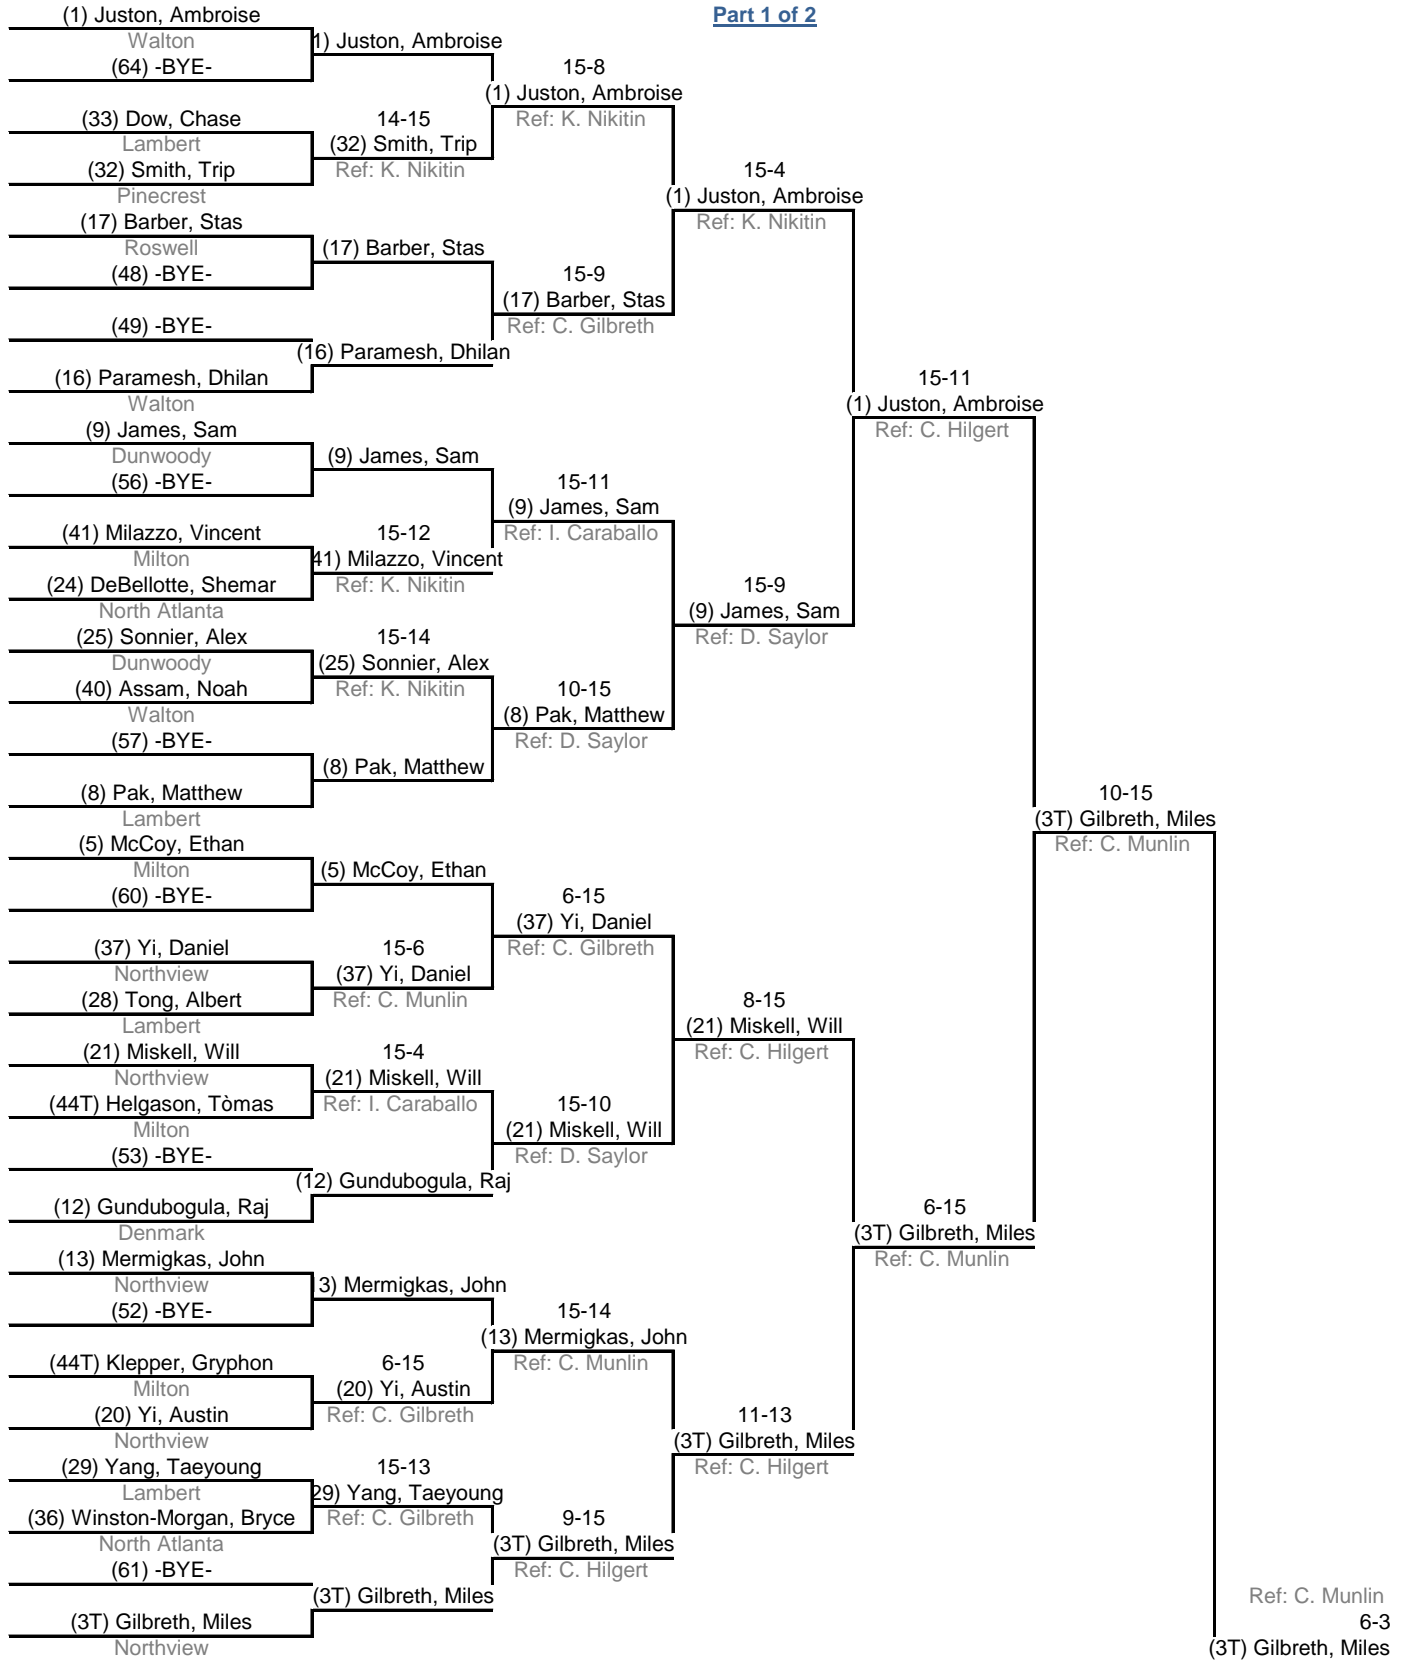

Table of 64	Table of 32	Table of 16	Table of 8	Semi-finals	Final
Ended 12:01 PM	Ended 12:39 PM	Ended 1:15 PM	Ended 1:38 PM	Ended 2:07 PM	Ended 2:29 PM

Part 1 of 2

Table of 64	Table of 32	Table of 16	Table of 8	Semi-finals	Final
Ended 12:01 PM	Ended 12:39 PM	Ended 1:15 PM	Ended 1:38 PM	Ended 2:07 PM	Ended 2:29 PM