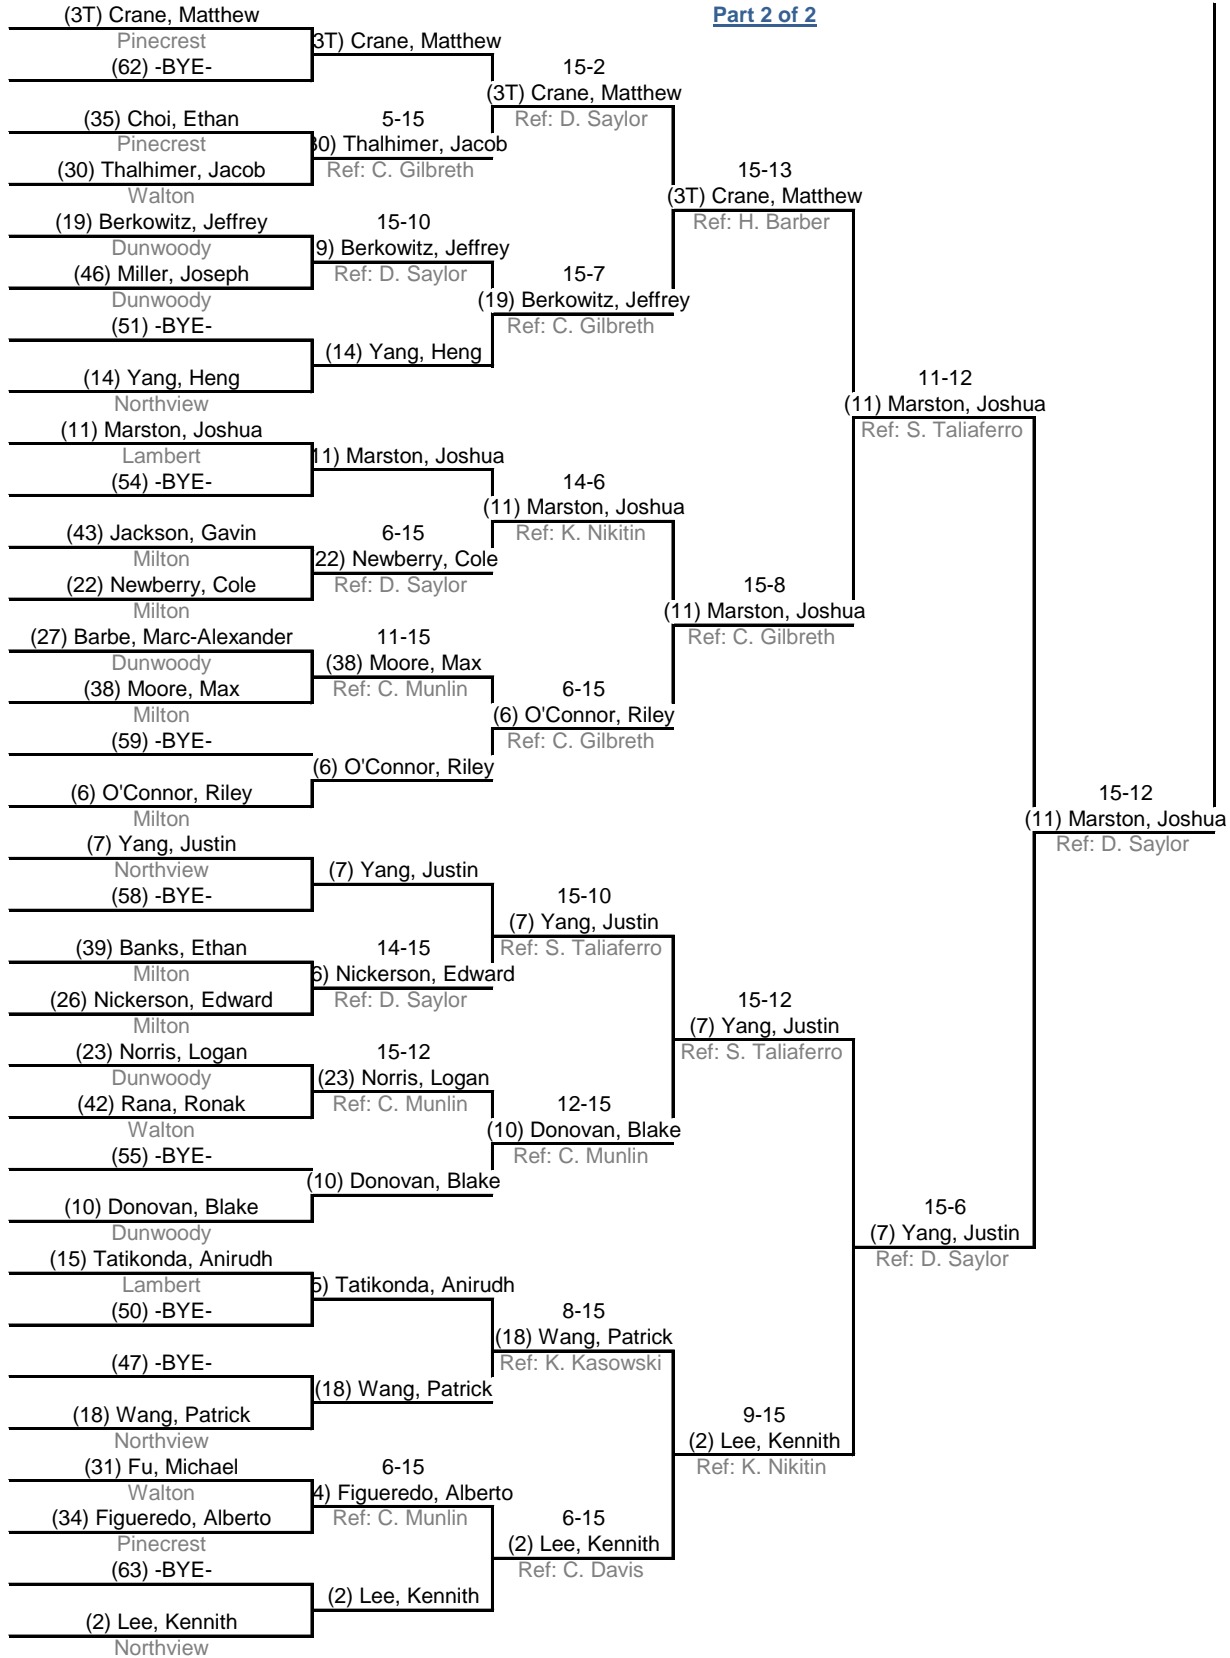

Table of 64	Table of 32	Table of 16	Table of 8	Semi-finals	Final
Ended 12:01 PM	Ended 12:39 PM	Ended 1:15 PM	Ended 1:38 PM	Ended 2:07 PM	Ended 2:29 PM

Part 2 of 2