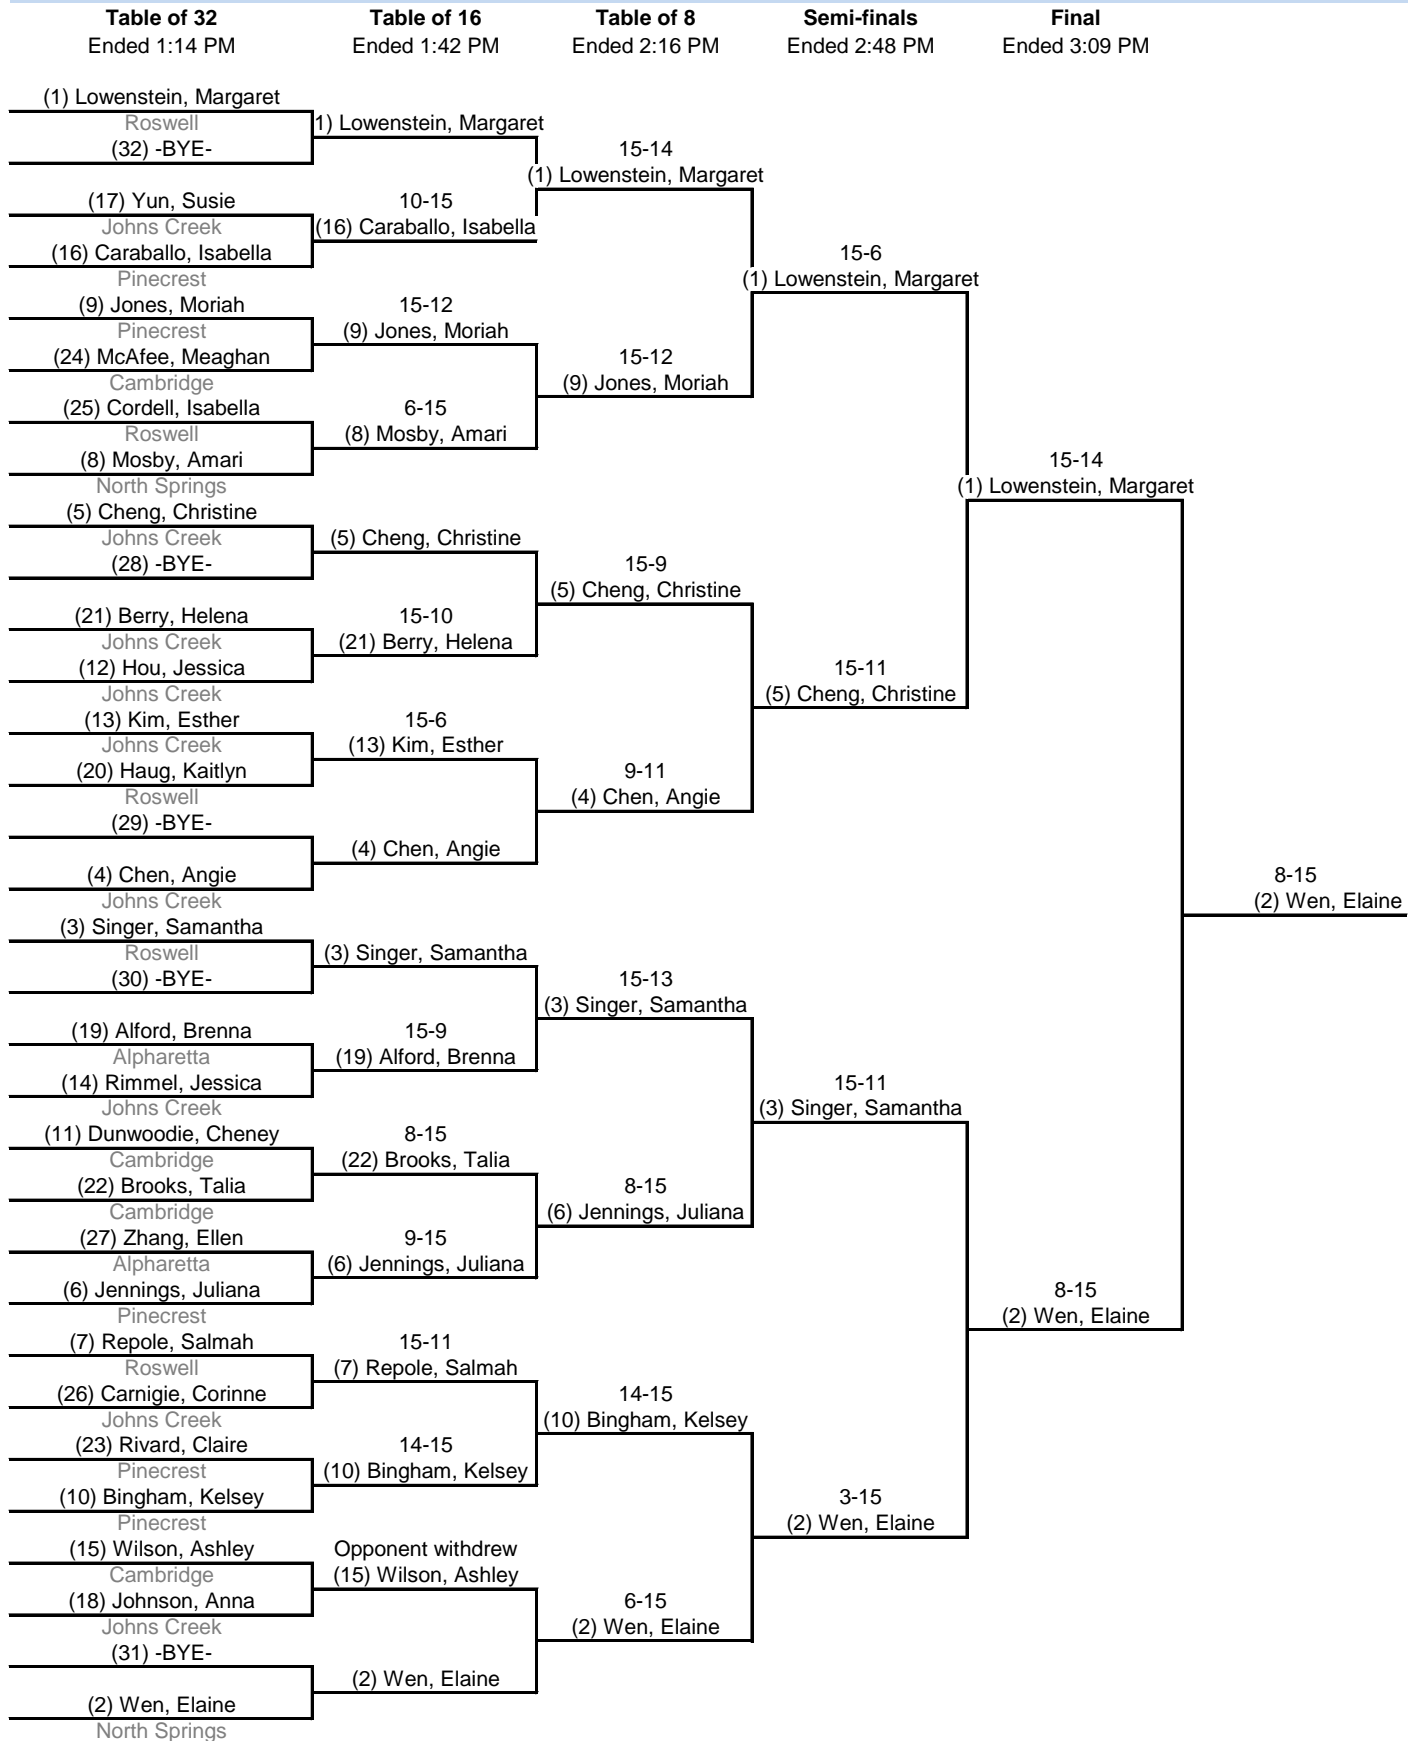

Georgia High School Fencing League: Round 4
29 Oct 16 - Johns Creek
Women's Epee

Direct Elimination

12:13 PM - 3:10 PM

Georgia High School Fencing League: Round 4
29 Oct 16 - Johns Creek
Women's Epee

Final Results

Place	Name	Club	Points Earned
1	Wen, Elaine	North Springs	64
2	Lowenstein, Margaret	Roswell	52
3 T	Cheng, Christine	Johns Creek	40
3 T	Singer, Samantha	Roswell	40
5	Chen, Angie	Johns Creek	32
6	Jennings, Juliana	Pinecrest	30
7	Jones, Moriah	Pinecrest	28
8	Bingham, Kelsey	Pinecrest	26
9	Repole, Salmah	Roswell	18
10	Mosby, Amari	North Springs	17
11	Kim, Esther	Johns Creek	16
12	Wilson, Ashley	Cambridge	15
13	Caraballo, Isabella	Pinecrest	14
14	Alford, Brenna	Alpharetta	13
15	Berry, Helena	Johns Creek	12
16	Brooks, Talia	Cambridge	11
17	Dunwoodie, Cheney	Cambridge	
18	Hou, Jessica	Johns Creek	
19	Rimmel, Jessica	Johns Creek	
20	Yun, Susie	Johns Creek	
21	Johnson, Anna	Johns Creek	
22	Haug, Kaitlyn	Roswell	
23	Rivard, Claire	Pinecrest	
24	McAfee, Meaghan	Cambridge	
25	Cordell, Isabella	Roswell	
26	Carnegie, Corinne	Johns Creek	
27	Zhang, Ellen	Alpharetta	
28	Brittian, Tatiana	Johns Creek	
29	Huynh, Olivia	Johns Creek	
30	Williams, Whitney	Roswell	
31	Olander, Lily	Johns Creek	
32 T	Pompas, Samantha	Johns Creek	
32 T	Stevens, Terra	Alpharetta