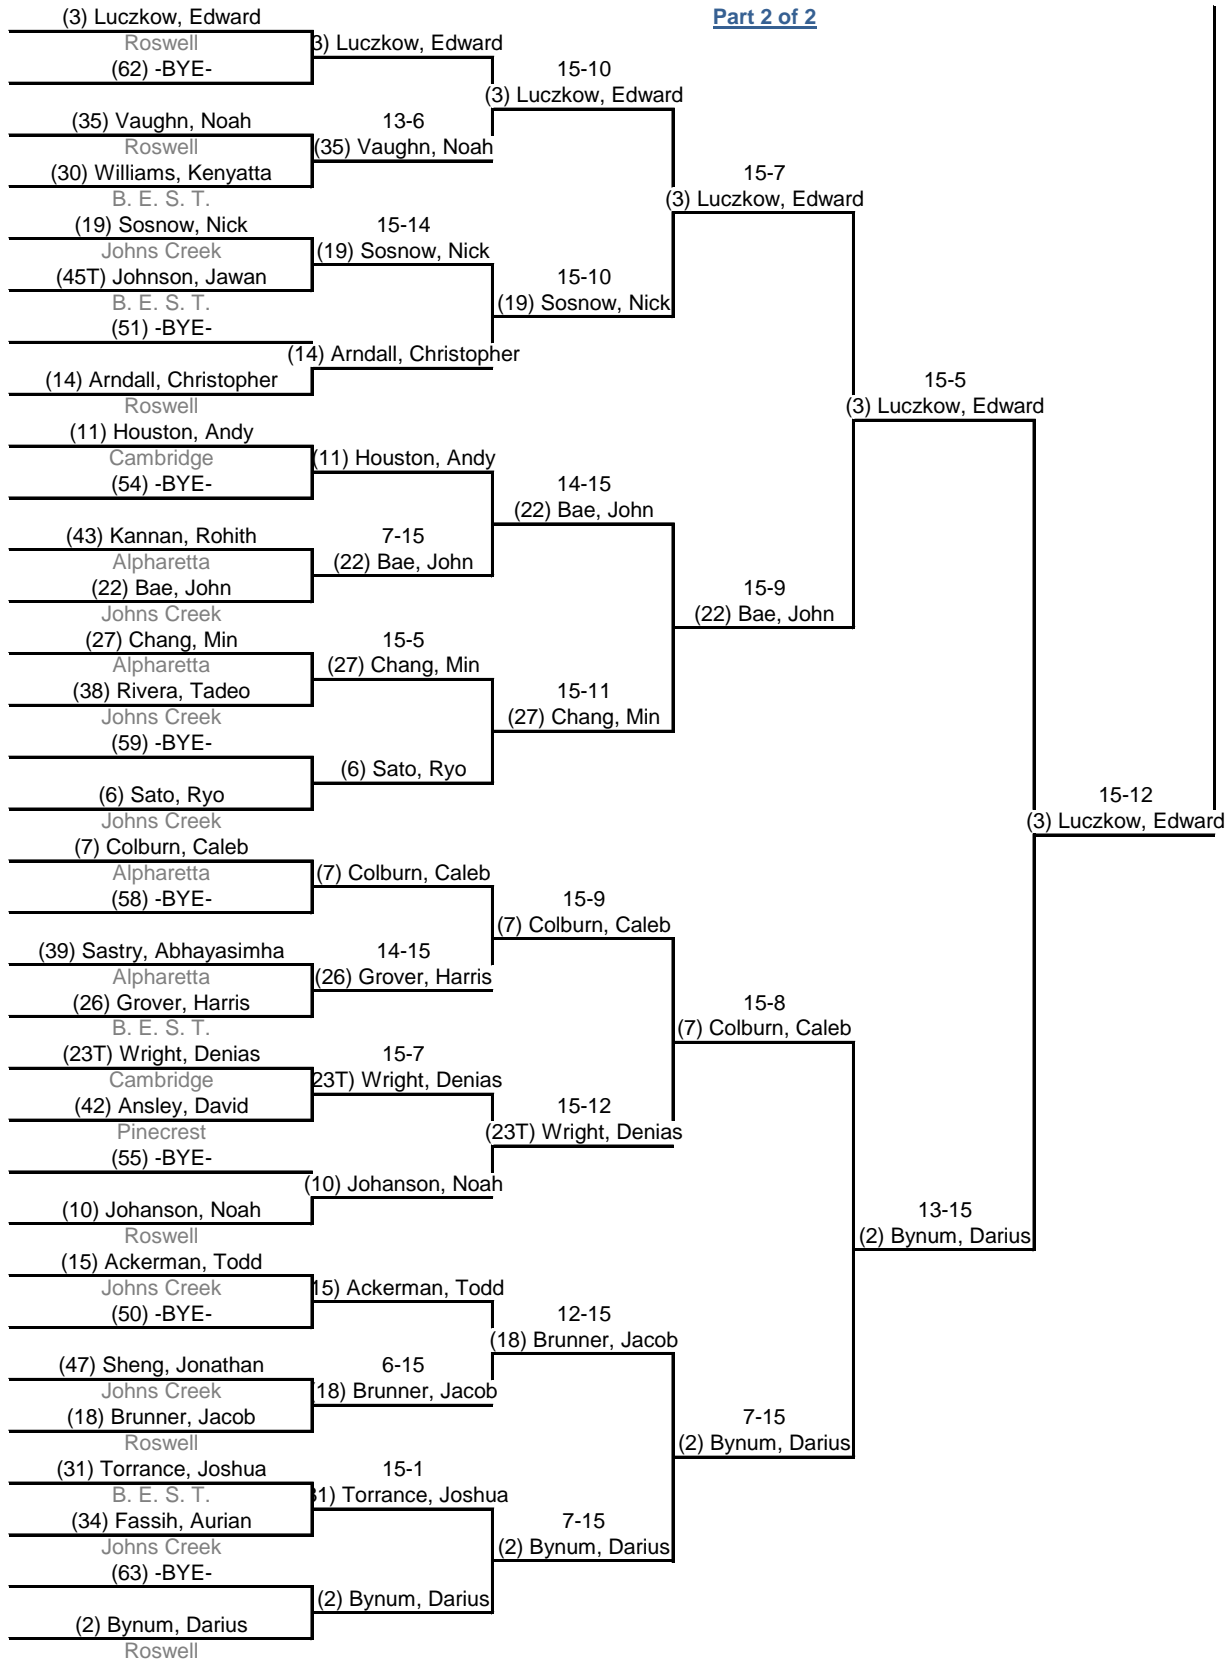

Direct Elimination

11:00 AM - 3:01 PM

Table of 64 Ended 12:27 PM   **Table of 32** Ended 1:07 PM   **Table of 16** Ended 1:39 PM   **Table of 8** Ended 2:07 PM   **Semi-finals** Ended 2:33 PM   **Final** Ended 3:01 PM

Part 2 of 2

Georgia High School Fencing League: Round 4
29 Oct 16 - Johns Creek
Men's Epee

Final Results

Place	Name	Club	Points Earned
1	Yu, Arthur	Alpharetta	64
2	Luczkow, Edward	Roswell	52
3 T	Bynum, Darius	Roswell	40
3 T	Wang, Derek	Alpharetta	40
5	Danzig, Jacob	Johns Creek	32
6	Colburn, Caleb	Alpharetta	30
7	Feng, Kevin	Johns Creek	28
8	Bae, John	Johns Creek	26
9	Holliger, Edward	Cambridge	18
10	Flowers, Andrew	Pinecrest	17
11	Lea, Russell	Alpharetta	16
12	Brunner, Jacob	Roswell	15
13	Sosnow, Nick	Johns Creek	14
14 T	Stanley, Quinton	B. E. S. T.	13
14 T	Wright, Denias	Cambridge	13
16	Chang, Min	Alpharetta	11
17	Sato, Ryo	Johns Creek	
18	Pardo, Michael	Cambridge	
19	Johanson, Noah	Roswell	
20	Houston, Andy	Cambridge	
21	Arndall, Christopher	Roswell	
22	Ackerman, Todd	Johns Creek	
23	Buffington, Nathan	North Springs	
24	Ng, Joshua	Alpharetta	
25	Grover, Harris	B. E. S. T.	
26	Diamond, Matt	North Springs	
27	Torrance, Joshua	B. E. S. T.	
28	Olander, Colin	Johns Creek	
29	Vaughn, Noah	Roswell	
30	Husain, Bazeed	Alpharetta	
31	Rowberry, Gabe	Johns Creek	
32	Parcelewicz, Jay	Roswell	
33	Freeman, Anthony	B. E. S. T.	
34	Lynch, Mike	Pinecrest	
35	Leopold, Sebastian	Pinecrest	
36	Williams, Kenyatta	B. E. S. T.	
37	Jennings, Charles	Pinecrest	
38	Fassih, Aurian	Johns Creek	
39	Jones, Jordan	B. E. S. T.	
40	Rivera, Tadeo	Johns Creek	
41	Sastry, Abhayasimha	Alpharetta	
42	Hou, Jonathan	Johns Creek	
43	Ansley, David	Pinecrest	
44	Kannan, Rohith	Alpharetta	
45	Filos, Luke	Alpharetta	
46	Johnson, Jawan	B. E. S. T.	
47	Sheng, Jonathan	Johns Creek	
48	Ayagh, Sasha	Johns Creek	
49	Figueredo, Alberto	Pinecrest	
50	John, Jeffery	Pinecrest	
51	Kane, Jackson	North Springs	
52	Shah, Kamy	Johns Creek	
53	Brock, Paul	Cambridge	
54	Velles, Chris	Roswell	
55	Yang, Brandon	Roswell	
56	Tilaka, Michael	Alpharetta	
57	Gudapati, Rugved	Alpharetta	
58	Norman, Christian	North Springs