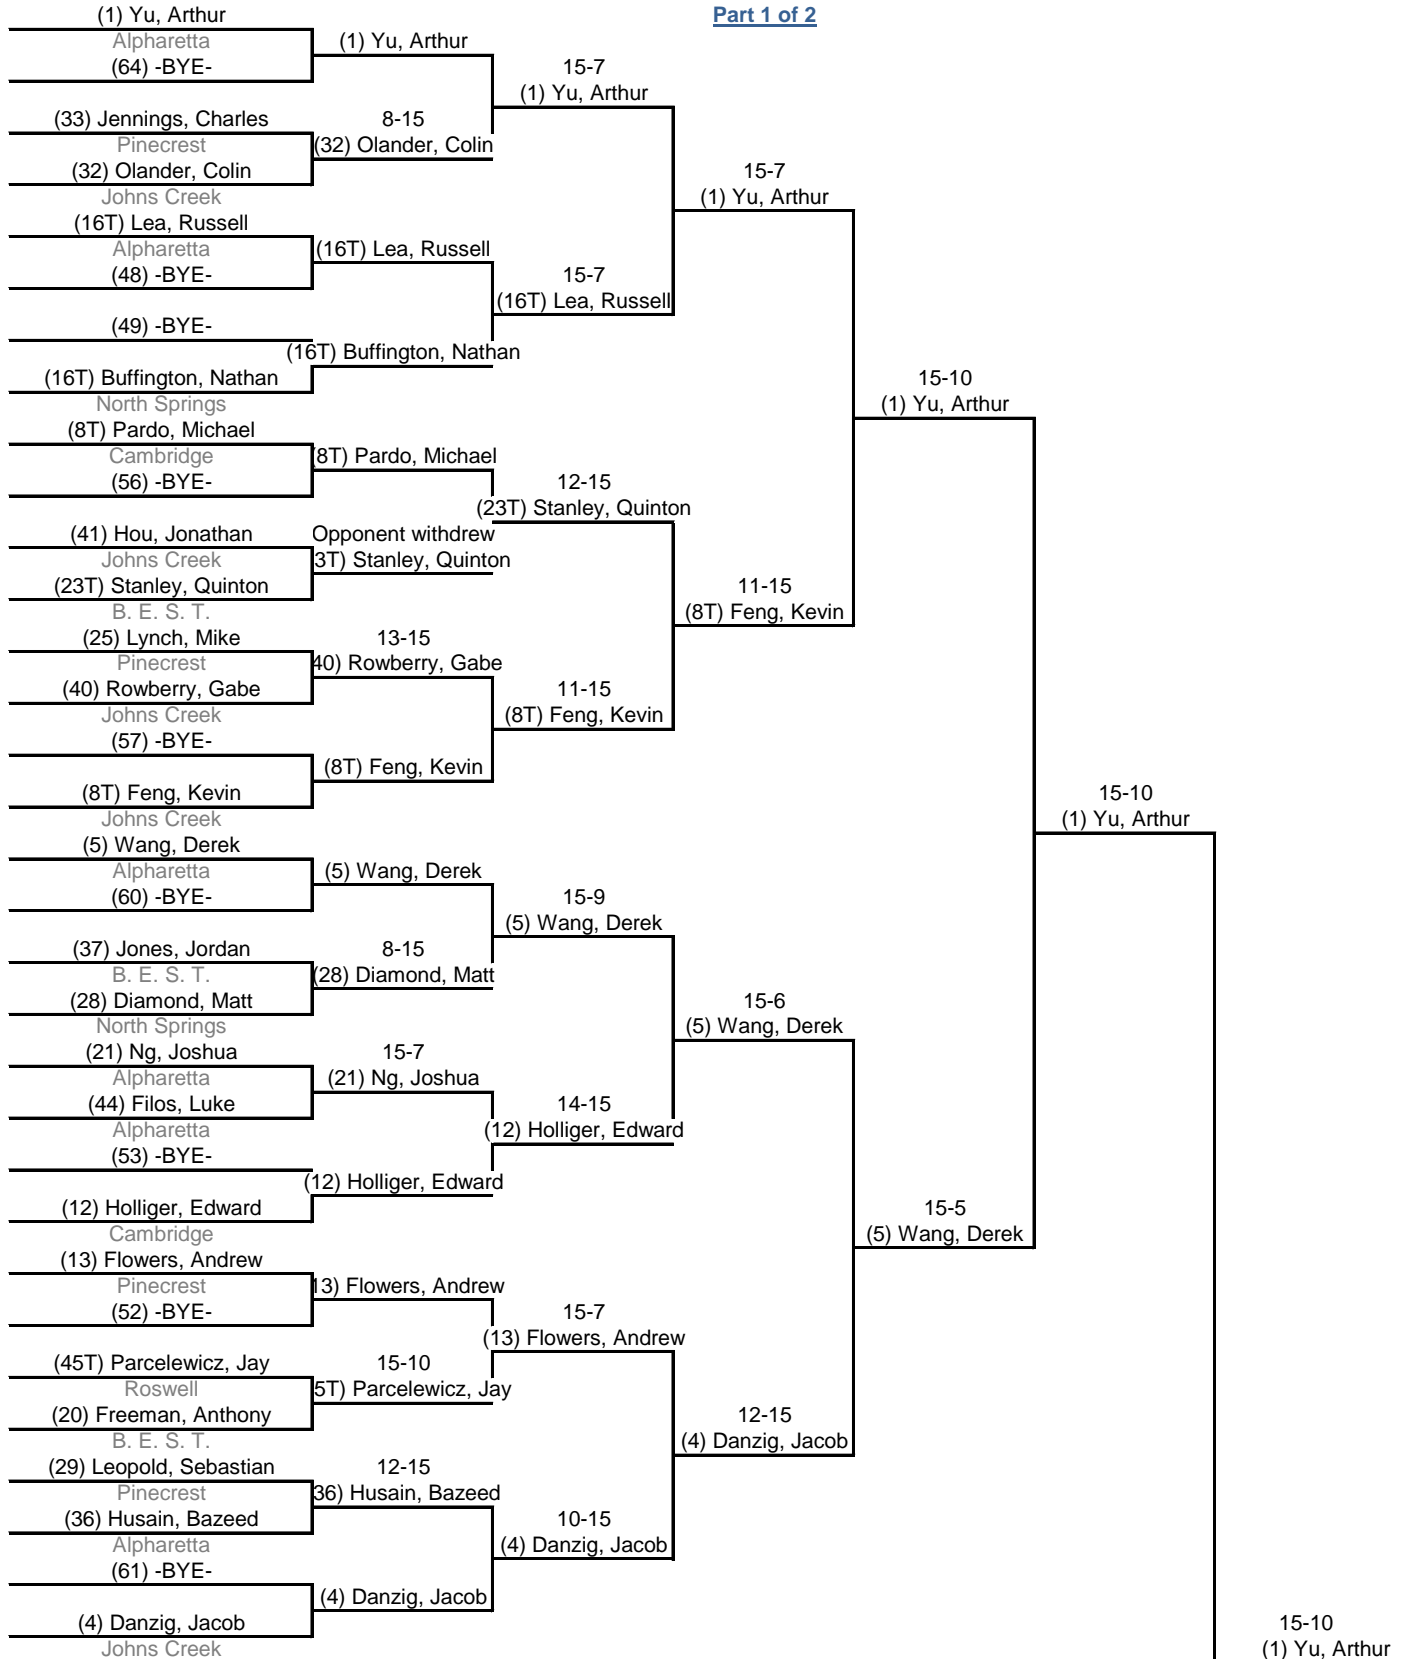

Georgia High School Fencing League: Round 4

29 Oct 16 - Johns Creek

Men's Epee

Pool Results

Place	Name	Club	V	V/M	TS	TR	Ind	Status
1	Yu, Arthur	Alpharetta	6	1.00	30	6	+24	Advance
2	Bynum, Darius	Roswell	6	1.00	30	10	+20	Advance
3	Luczkow, Edward	Roswell	6	1.00	30	11	+19	Advance
4	Danzig, Jacob	Johns Creek	5	1.00	25	7	+18	Advance
5	Wang, Derek	Alpharetta	5	1.00	25	9	+16	Advance
6	Sato, Ryo	Johns Creek	5	1.00	25	10	+15	Advance
7	Colburn, Caleb	Alpharetta	5	1.00	25	13	+12	Advance
8 T	Feng, Kevin	Johns Creek	5	0.83	29	14	+15	Advance
8 T	Pardo, Michael	Cambridge	5	0.83	29	14	+15	Advance
10	Johanson, Noah	Roswell	5	0.83	25	10	+15	Advance
11	Houston, Andy	Cambridge	5	0.83	28	16	+12	Advance
12	Holliger, Edward	Cambridge	5	0.83	27	15	+12	Advance
13	Flowers, Andrew	Pinecrest	4	0.80	23	9	+14	Advance
14	Arndall, Christopher	Roswell	4	0.80	24	14	+10	Advance
15	Ackerman, Todd	Johns Creek	4	0.80	22	12	+10	Advance
16 T	Buffington, Nathan	North Springs	4	0.80	22	13	+9	Advance
16 T	Lea, Russell	Alpharetta	4	0.80	22	13	+9	Advance
18	Brunner, Jacob	Roswell	4	0.67	26	16	+10	Advance
19	Sosnow, Nick	Johns Creek	4	0.67	26	18	+8	Advance
20	Freeman, Anthony	B. E. S. T.	4	0.67	24	20	+4	Advance
21	Ng, Joshua	Alpharetta	3	0.60	22	16	+6	Advance
22	Bae, John	Johns Creek	3	0.60	21	17	+4	Advance
23 T	Stanley, Quinton	B. E. S. T.	3	0.60	19	16	+3	Advance
23 T	Wright, Denias	Cambridge	3	0.60	19	16	+3	Advance
25	Lynch, Mike	Pinecrest	3	0.60	18	18	0	Advance
26	Grover, Harris	B. E. S. T.	3	0.60	15	18	-3	Advance
27	Chang, Min	Alpharetta	3	0.50	25	20	+5	Advance
28	Diamond, Matt	North Springs	3	0.50	24	19	+5	Advance
29	Leopold, Sebastian	Pinecrest	3	0.50	20	19	+1	Advance
30	Williams, Kenyatta	B. E. S. T.	3	0.50	19	20	-1	Advance
31	Torrance, Joshua	B. E. S. T.	2	0.40	20	16	+4	Advance
32	Olander, Colin	Johns Creek	2	0.40	19	17	+2	Advance
33	Jennings, Charles	Pinecrest	2	0.40	17	19	-2	Advance
34	Fassih, Aurian	Johns Creek	2	0.40	18	21	-3	Advance
35	Vaughn, Noah	Roswell	2	0.40	17	23	-6	Advance
36	Husain, Bazeed	Alpharetta	2	0.40	14	21	-7	Advance
37	Jones, Jordan	B. E. S. T.	2	0.33	20	24	-4	Advance
38	Rivera, Tadeo	Johns Creek	2	0.33	19	26	-7	Advance
39	Sastry, Abhayasimha	Alpharetta	2	0.33	15	24	-9	Advance
40	Rowberry, Gabe	Johns Creek	2	0.33	16	26	-10	Advance
41	Hou, Jonathan	Johns Creek	2	0.33	15	25	-10	Advance
42	Ansley, David	Pinecrest	2	0.33	14	25	-11	Advance
43	Kannan, Rohith	Alpharetta	1	0.20	14	22	-8	Advance
44	Filos, Luke	Alpharetta	1	0.20	14	23	-9	Advance
45 T	Johnson, Jawan	B. E. S. T.	1	0.20	13	23	-10	Advance
45 T	Parcelewicz, Jay	Roswell	1	0.20	13	23	-10	Advance
47	Sheng, Jonathan	Johns Creek	1	0.20	12	24	-12	Advance
48	Ayagh, Sasha	Johns Creek	1	0.17	19	29	-10	Eliminated
49	Figueredo, Alberto	Pinecrest	1	0.17	17	28	-11	Eliminated
50	John, Jeffery	Pinecrest	1	0.17	14	25	-11	Eliminated
51	Kane, Jackson	North Springs	1	0.17	11	27	-16	Eliminated
52	Shah, Kamy	Johns Creek	1	0.17	11	29	-18	Eliminated
53	Brock, Paul	Cambridge	0	0.00	14	25	-11	Eliminated
54	Velles, Chris	Roswell	0	0.00	8	25	-17	Eliminated
55	Yang, Brandon	Roswell	0	0.00	6	23	-17	Eliminated
56	Tilaka, Michael	Alpharetta	0	0.00	5	25	-20	Eliminated
57	Gudapati, Rugved	Alpharetta	0	0.00	8	30	-22	Eliminated
58	Norman, Christian	North Springs	0	0.00	5	30	-25	Eliminated

Direct Elimination

11:00 AM - 3:01 PM

Table of 64
Ended 12:27 PM

Table of 32
Ended 1:07 PM

Table of 16
Ended 1:39 PM

Table of 8
Ended 2:07 PM

Semi-finals
Ended 2:33 PM

Final
Ended 3:01 PM

Part 1 of 2