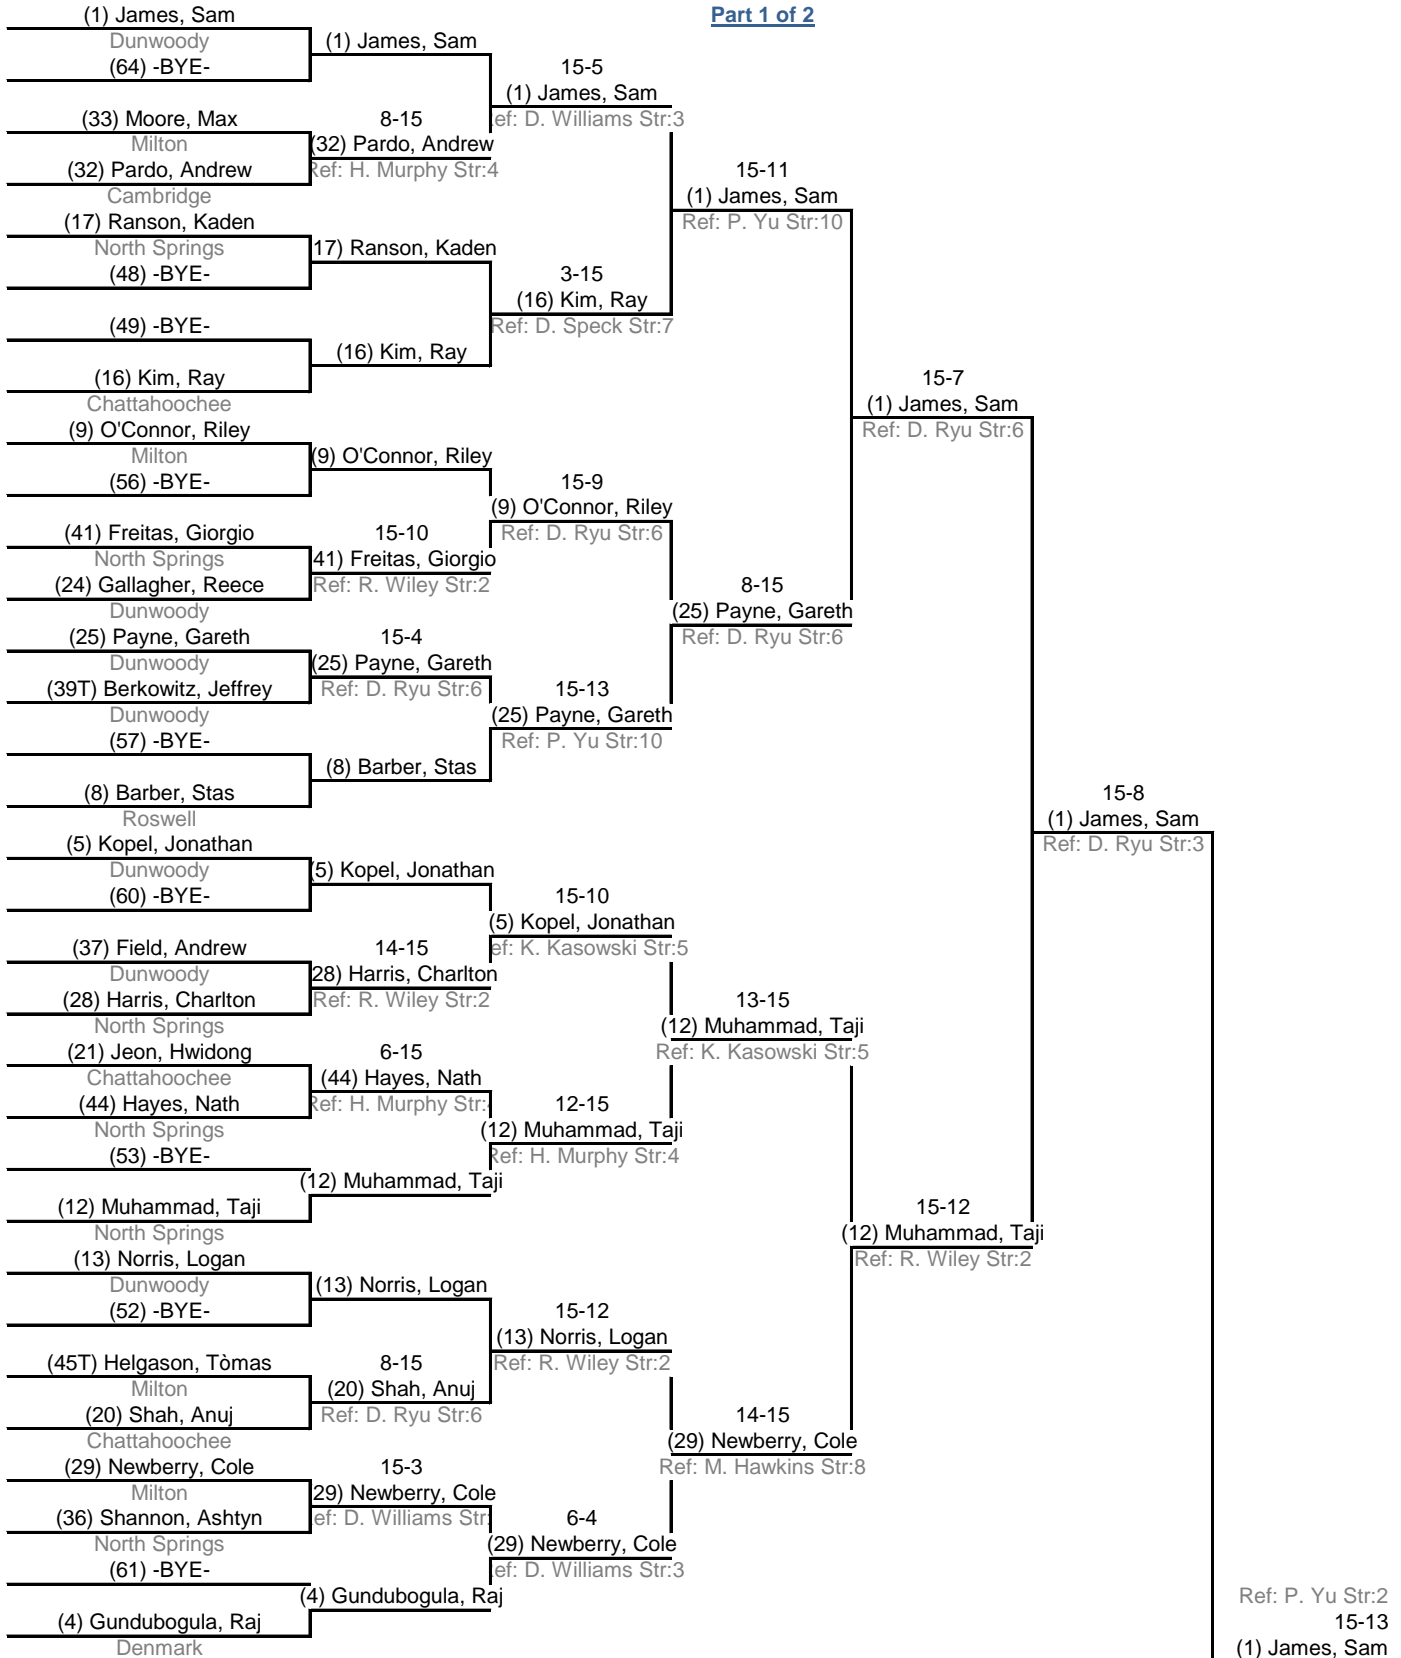

Part 1 of 2

Table of 64	Table of 32	Table of 16	Table of 8	Semi-finals	Final
Ended 12:55 PM	Ended 1:33 PM	Ended 2:23 PM	Ended 2:52 PM	Ended 3:33 PM	Ended 3:59 PM

Part 2 of 2

Georgia High School Fencing League: Round 2c