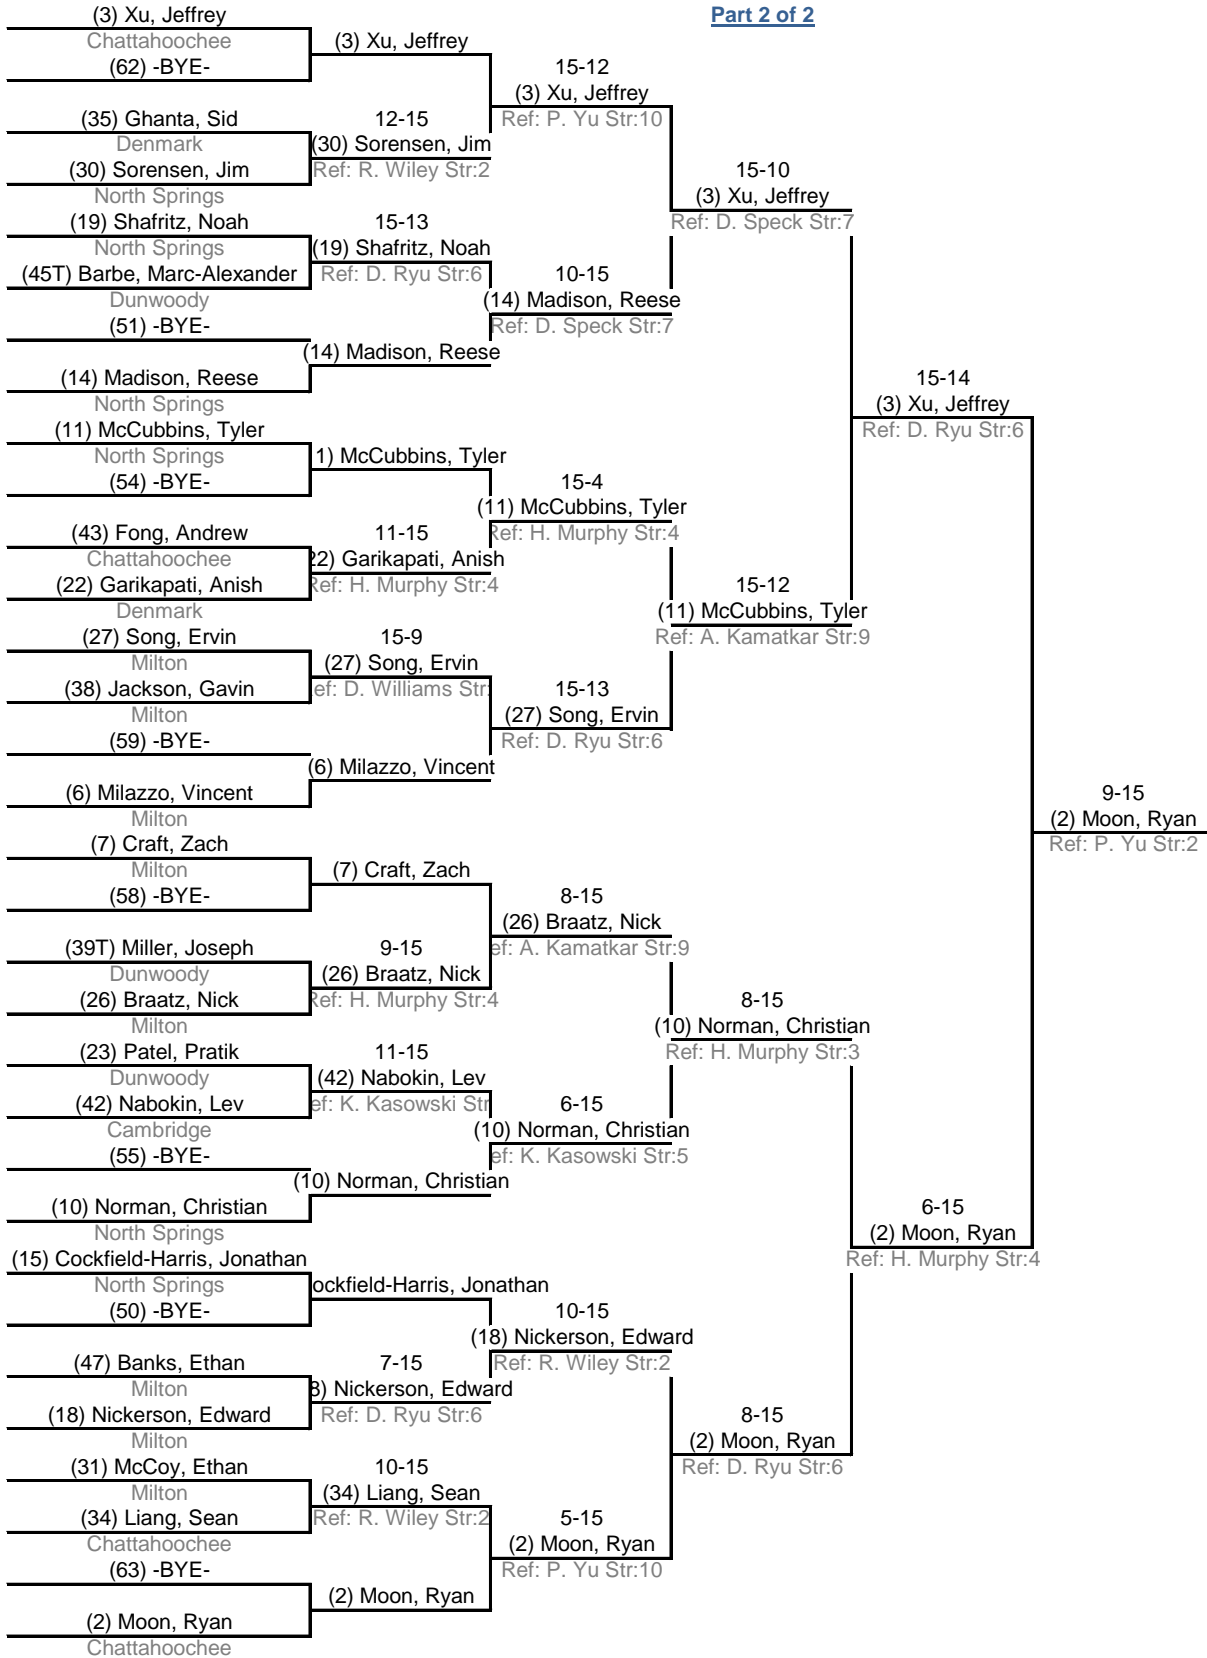

Part 1 of 2

Table of 64	Table of 32	Table of 16	Table of 8	Semi-finals	Final
Ended 12:55 PM	Ended 1:33 PM	Ended 2:23 PM	Ended 2:52 PM	Ended 3:33 PM	Ended 3:59 PM

Part 2 of 2

Georgia High School Fencing League: Round 2c