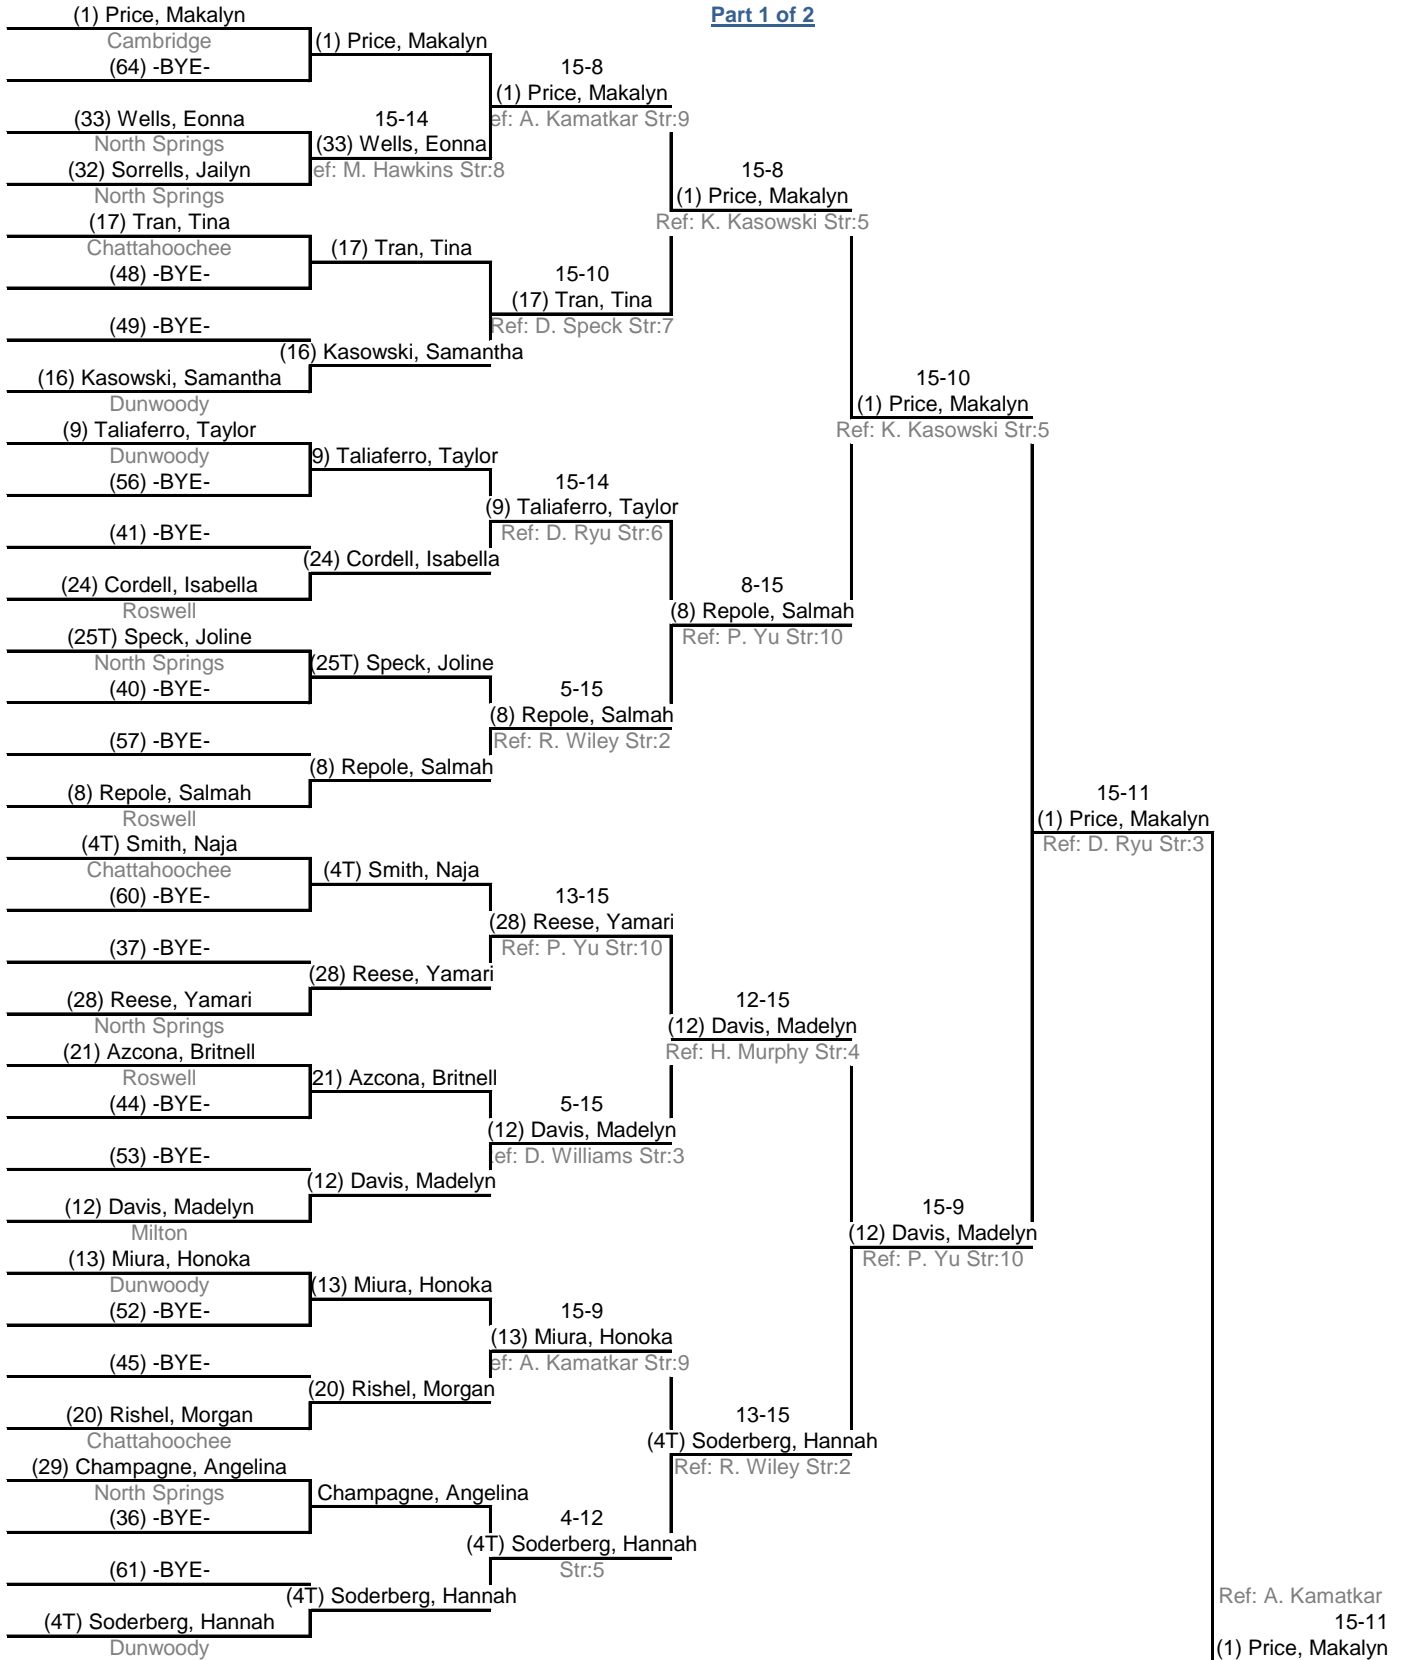

Georgia High School Fencing League: Round 2c

28 Sep 19 - Milton

Women's Épée

Round 1: Pool Results

Place	Name	School	V	V/M	TS	TR	Ind	Status
1	Price, Makalyn	Cambridge	6	1.00	30	11	+19	Advance
2	James, Josephine	Dunwoody	5	1.00	25	10	+15	Advance
3	Murphy, Megan	Dunwoody	5	1.00	21	6	+15	Advance
4 T	Smith, Naja	Chattahoochee	5	1.00	25	11	+14	Advance
4 T	Soderberg, Hannah	Dunwoody	5	1.00	25	11	+14	Advance
6	Harrison, Jessica	Chattahoochee	5	0.83	28	14	+14	Advance
7	Srinivasa, Neha	Chattahoochee	4	0.80	24	9	+15	Advance
8	Repole, Salmah	Roswell	4	0.80	21	6	+15	Advance
9	Taliaferro, Taylor	Dunwoody	4	0.80	23	13	+10	Advance
10	Gelber, Sara	Dunwoody	4	0.80	17	9	+8	Advance
11	Dada, Madeleine	North Springs	4	0.80	18	11	+7	Advance
12	Davis, Madelyn	Milton	4	0.80	22	16	+6	Advance
13	Miura, Honoka	Dunwoody	4	0.80	20	14	+6	Advance
14	Salyer, Alex	Milton	4	0.80	17	13	+4	Advance
15	Hilgert, Sydney	Dunwoody	4	0.67	22	19	+3	Advance
16	Kasowski, Samantha	Dunwoody	3	0.60	18	14	+4	Advance
17	Tran, Tina	Chattahoochee	3	0.60	20	17	+3	Advance
18	Hawkins, Sophia	North Springs	3	0.60	20	18	+2	Advance
19	Rosenberg, Madeleine	North Springs	3	0.60	17	15	+2	Advance
20	Rishel, Morgan	Chattahoochee	3	0.60	21	22	-1	Advance
21	Azcona, Britnell	Roswell	3	0.50	22	22	0	Advance
22	Gijo, Simline	Milton	2	0.40	21	18	+3	Advance
23	Muhammad, Sanai	North Springs	2	0.40	18	16	+2	Advance
24	Cordell, Isabella	Roswell	2	0.40	18	18	0	Advance
25 T	Ragals, Lily	Dunwoody	2	0.40	17	20	-3	Advance
25 T	Speck, Joline	North Springs	2	0.40	17	20	-3	Advance
27	Roden, Stella	North Springs	2	0.40	16	20	-4	Advance
28	Reese, Yamari	North Springs	2	0.40	18	23	-5	Advance
29	Champagne, Angelina	North Springs	2	0.40	17	22	-5	Advance
30	Dixon, Clairra	Dunwoody	2	0.33	19	23	-4	Advance
31	Scaman, Briana	Milton	1	0.20	16	22	-6	Advance
32	Sorrells, Jailyn	North Springs	1	0.20	14	21	-7	Advance
33	Wells, Eonna	North Springs	1	0.20	16	24	-8	Advance
34	Mauil, Jada	North Springs	1	0.20	11	21	-10	Advance
35	Taliaferro, Kathryn	Dunwoody	1	0.20	13	24	-11	Advance
36	Madrid, Arely	Roswell	1	0.20	12	24	-12	Eliminated
37	Rosenfeld, Sydney	Dunwoody	1	0.20	9	23	-14	Eliminated
38	Durkin, Kristina	Milton	1	0.17	14	25	-11	Eliminated
39	Rogers, Ella	Dunwoody	0	0.00	11	21	-10	Eliminated
40	Reid, Kiley	Milton	0	0.00	14	25	-11	Eliminated
41	Hicks, Brooke	Milton	0	0.00	10	25	-15	Eliminated
42	Jones, Grace	Roswell	0	0.00	5	25	-20	Eliminated
43	Ajao, Kemi	North Springs	0	0.00	9	30	-21	Eliminated

Table of 64

Table of 32

Table of 16

Table of 8

Semi-finals

Final

Ended 1:37 PM

Ended 2:11 PM

Ended 2:40 PM

Ended 3:02 PM

Ended 3:48 PM

Ended 4:07 PM

Part 1 of 2