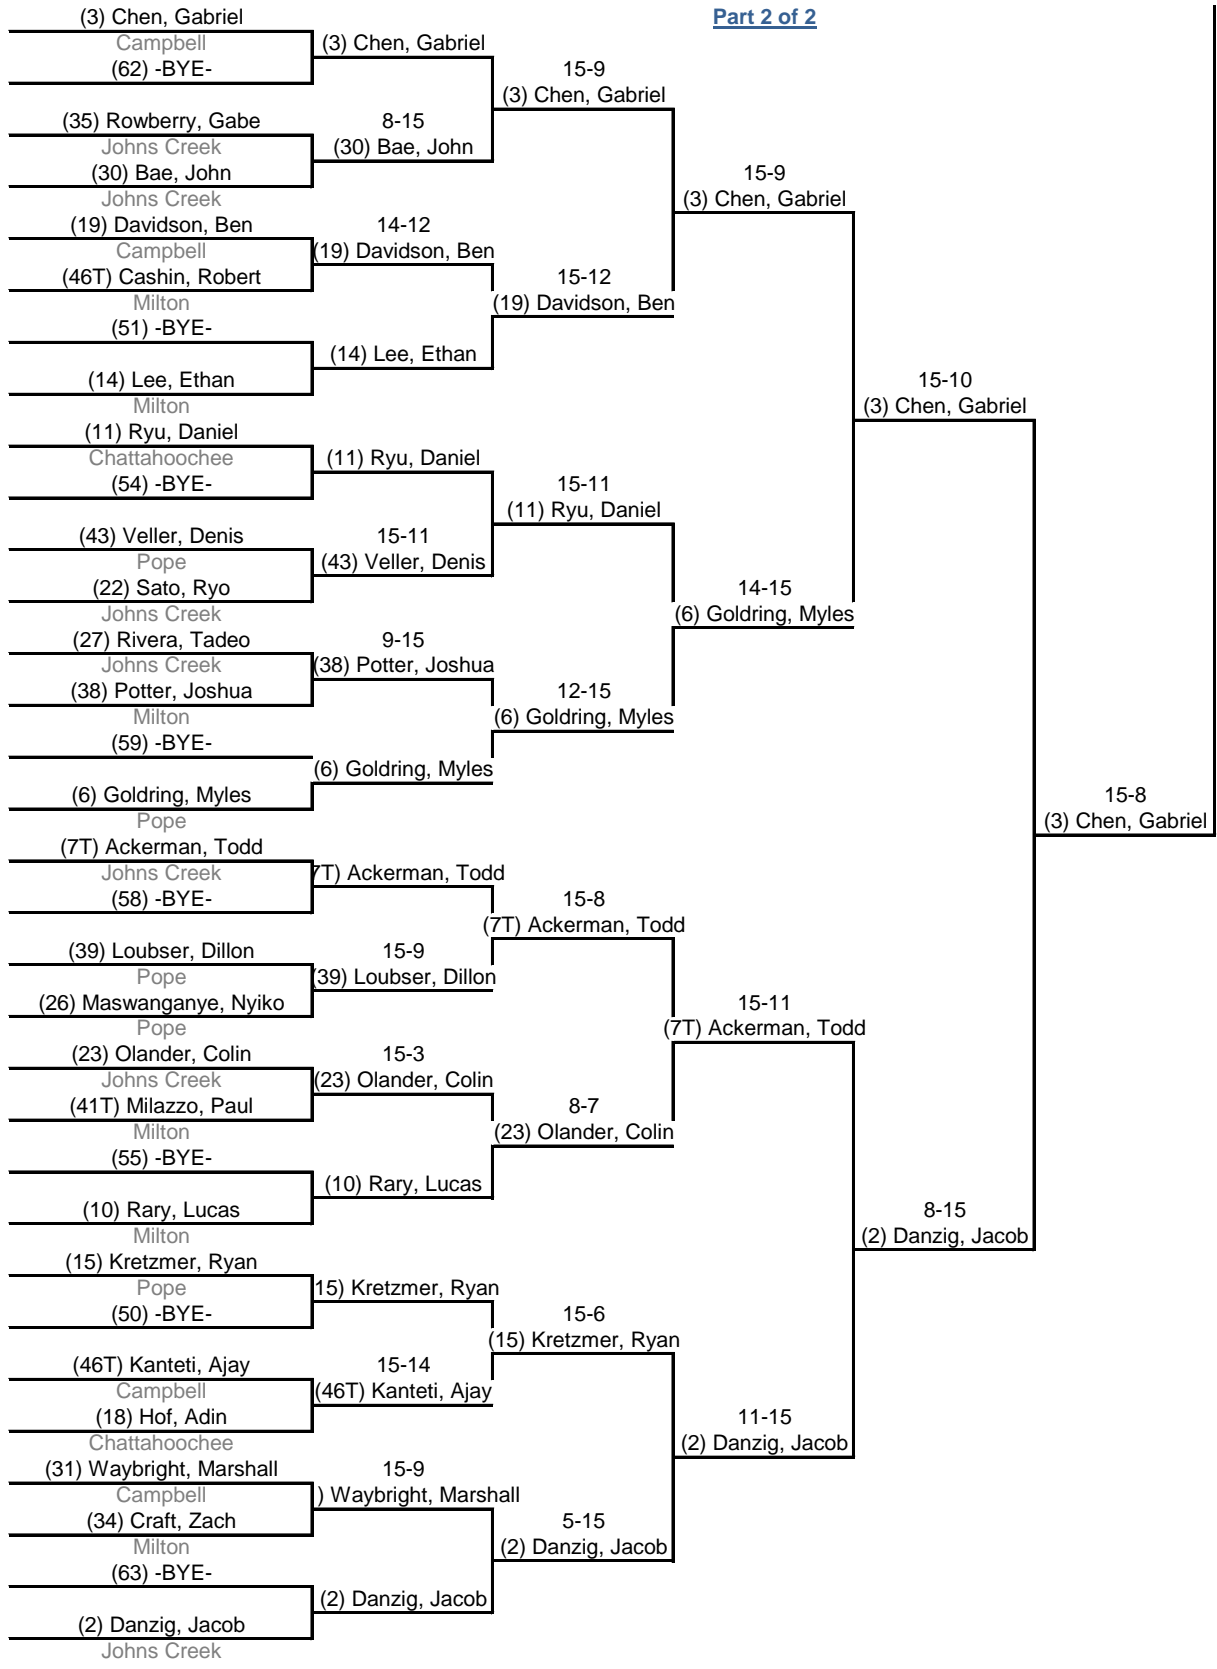

Direct Elimination

Table of 64 Ended 12:05 PM   **Table of 32** Ended 12:56 PM   **Table of 16** Ended 1:35 PM   **Table of 8** Ended 2:15 PM   **Semi-finals** Ended 2:50 PM   **Final** Ended 3:16 PM

Part 2 of 2

Georgia High School Fencing League: Round 6

17 Dec 16 - Milton

Men's Epee

Final Results

Place	Name	Club	Points Earned
1	Feng, Kevin	Johns Creek	64
2	Chen, Gabriel	Campbell	52
3 T	Danzig, Jacob	Johns Creek	40
3 T	Meeks, Xander	Pope	40
5	Smith, Jett	Pope	32
6	Goldring, Myles	Pope	30
7	Ackerman, Todd	Johns Creek	28
8	Gu, Xuan Ming	Chattahoochee	26
9	Fulton, Chris	Chattahoochee	18
10	Ryu, Daniel	Chattahoochee	17
11	Goldring, Jacy	Pope	16
12	Kretzmer, Ryan	Pope	15
13	Vadlamudi, Amith	Milton	14
14	Davidson, Ben	Campbell	13
15	Mazzoni, Roman	Pope	12
16	Olander, Colin	Johns Creek	11
17	Paris, Jake	Milton	
18	Rary, Lucas	Milton	
19	Maswanganye, Bonga	Pope	
20	Lee, Ethan	Milton	
21	Allison, Zachary	Pope	
22	Knighten, Cordell	Milton	
23	Gordon, Walter	Campbell	
24	Sosnow, Nick	Johns Creek	
25	Bae, John	Johns Creek	
26	Waybright, Marshall	Campbell	
27	Jaafar, Youssef	Campbell	
28	Braatz, Nick	Milton	
29	Potter, Joshua	Milton	
30	Loubser, Dillon	Pope	
31	Veller, Denis	Pope	
32	Kanteti, Ajay	Campbell	
33	Hof, Adin	Chattahoochee	
34	Sato, Ryo	Johns Creek	
35	Maswanganye, Nyiko	Pope	
36	Rivera, Tadeo	Johns Creek	
37	William, Noah	Campbell	
38	Nordstrom, Cameron	Milton	
39	Craft, Zach	Milton	
40	Rowberry, Gabe	Johns Creek	
41	Lillard, Wyatt	Milton	
42	Dixon, Carter	Pope	
43 T	Butler, Grant	Chattahoochee	
43 T	Milazzo, Paul	Milton	
45	Sheng, Jonathan	Johns Creek	
46	Jaafar, Adam	Campbell	
47	Cashin, Robert	Milton	
48	Newberry, Cole	Milton	
49	Quigg, Gregory	Pope	
50	Moore, Maxwell	Milton	
51	Wiley, Ryan	Milton	
52	Shah, Anuj	Chattahoochee	
53 T	Nickerson, Edward	Milton	
53 T	Sokoya, Jamal	Milton	
53 T	Yawn, Joshua	Pope	
56	Shook, Phillip	Pope	
57	Pedowitz, Zach	Milton	
58	Saraogi, Shreyans	Johns Creek	
59	Walters, Nate	Chattahoochee