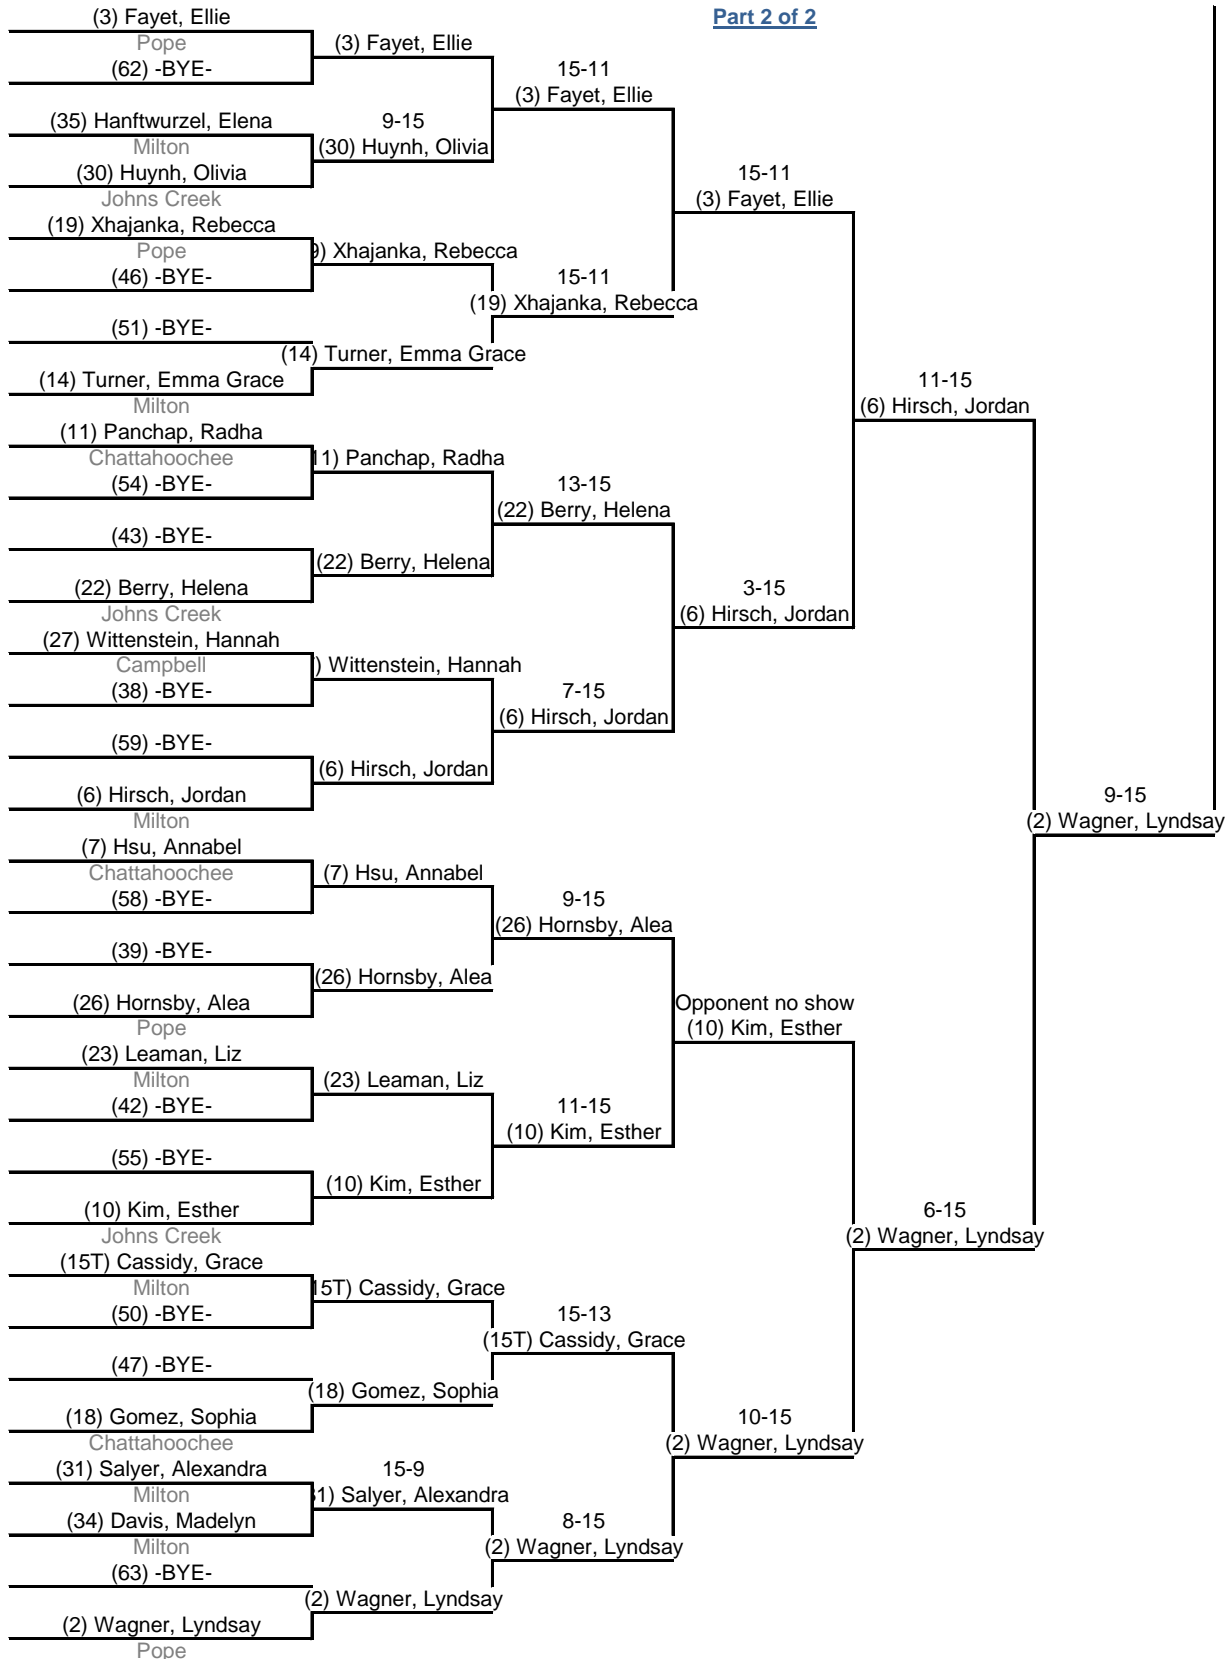

Table of 32
Ended 1:07 PM

Table of 16
Ended 1:43 PM

Table of 8
Ended 2:08 PM

Semi-finals
Ended 2:36 PM

Final
Ended 3:05 PM

Part 2 of 2

Georgia High School Fencing League: Round 6

17 Dec 16 - Milton