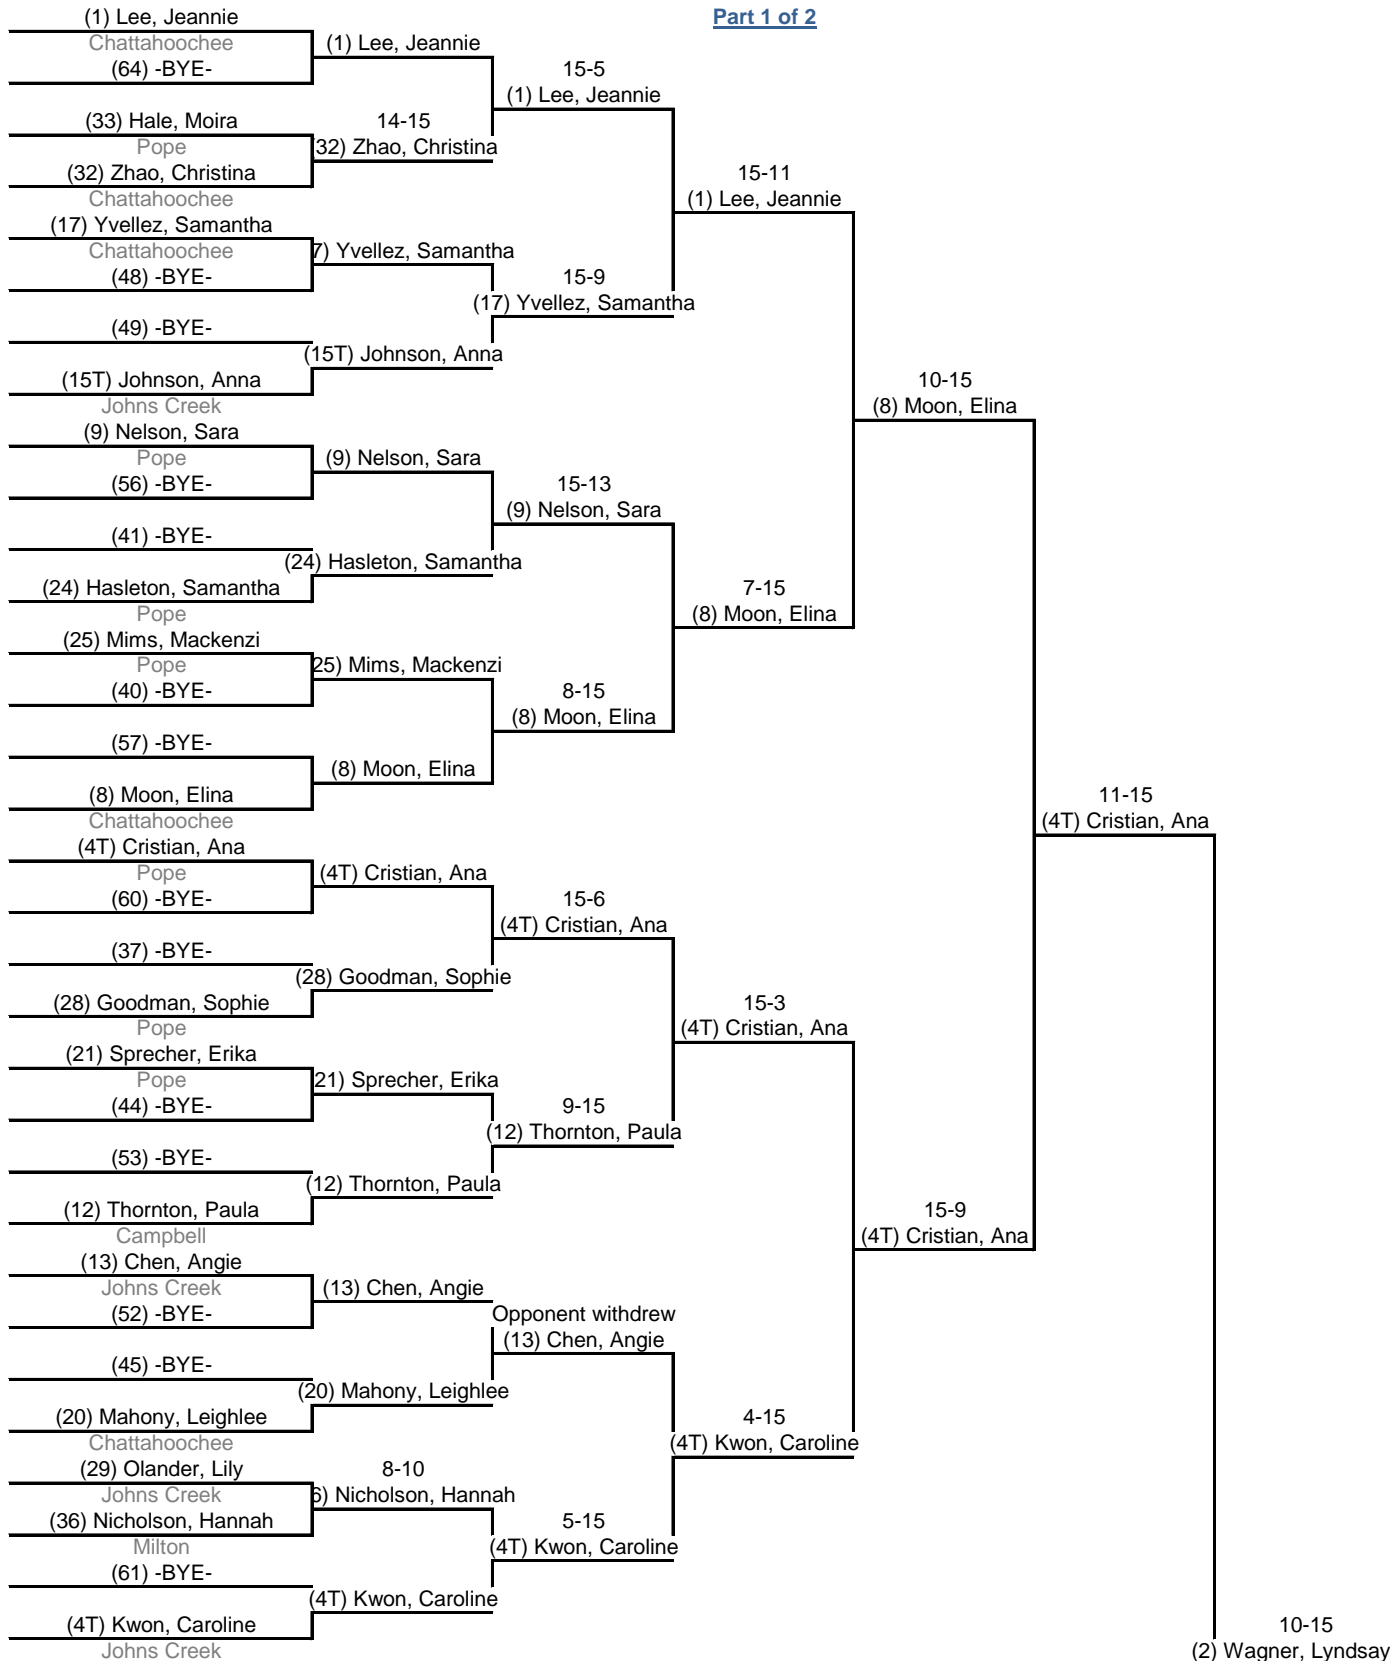

Table of 64
Ended 12:35 PM

Table of 32
Ended 1:07 PM

Table of 16
Ended 1:43 PM

Table of 8
Ended 2:08 PM

Semi-finals
Ended 2:36 PM

Final
Ended 3:05 PM

Part 1 of 2

Table of 64
Ended 12:35 PM