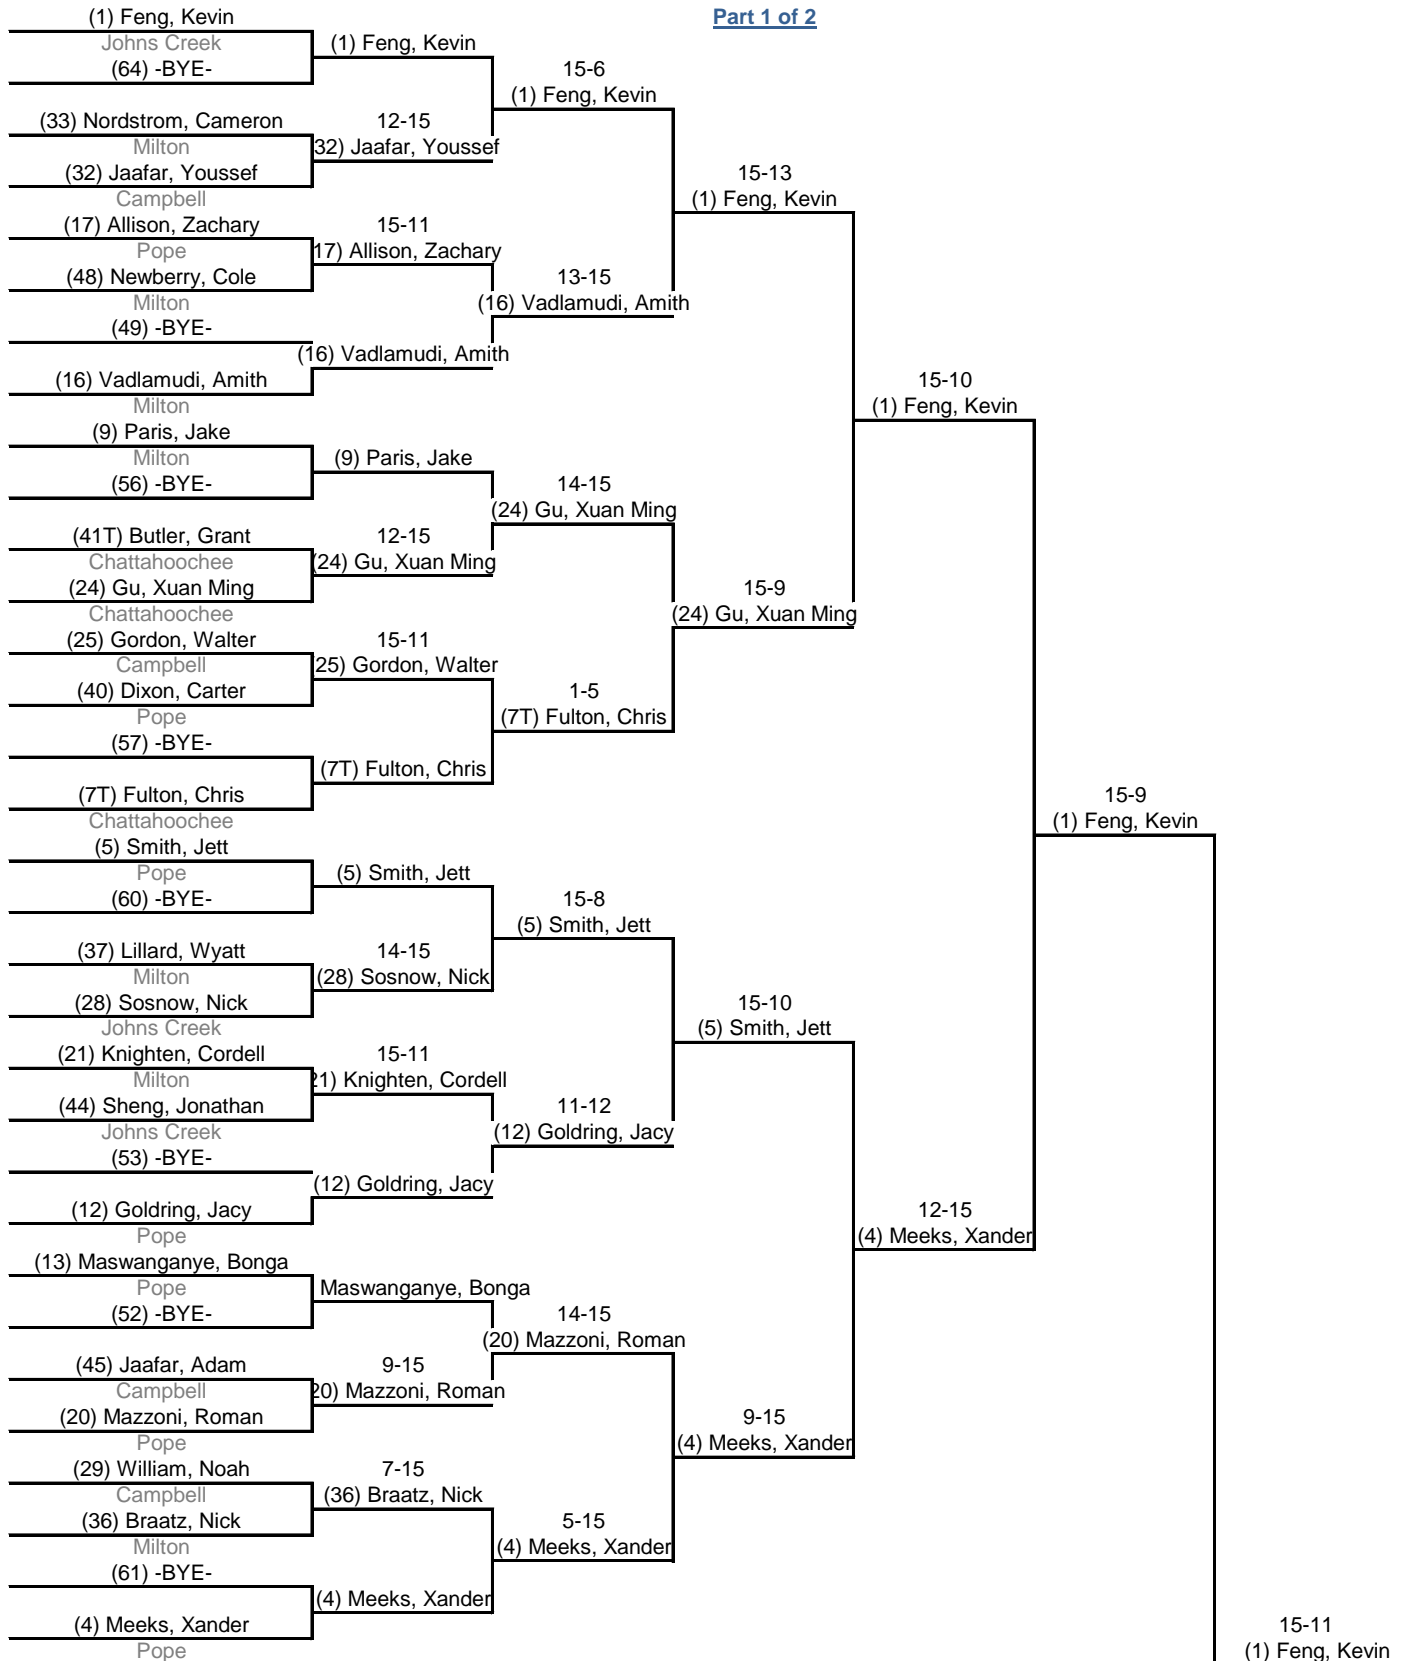

Table of 64
Ended 12:05 PM

Table of 32
Ended 12:56 PM

Table of 16
Ended 1:35 PM

Table of 8
Ended 2:15 PM

Semi-finals
Ended 2:50 PM

Final
Ended 3:16 PM

Part 1 of 2

Direct Elimination