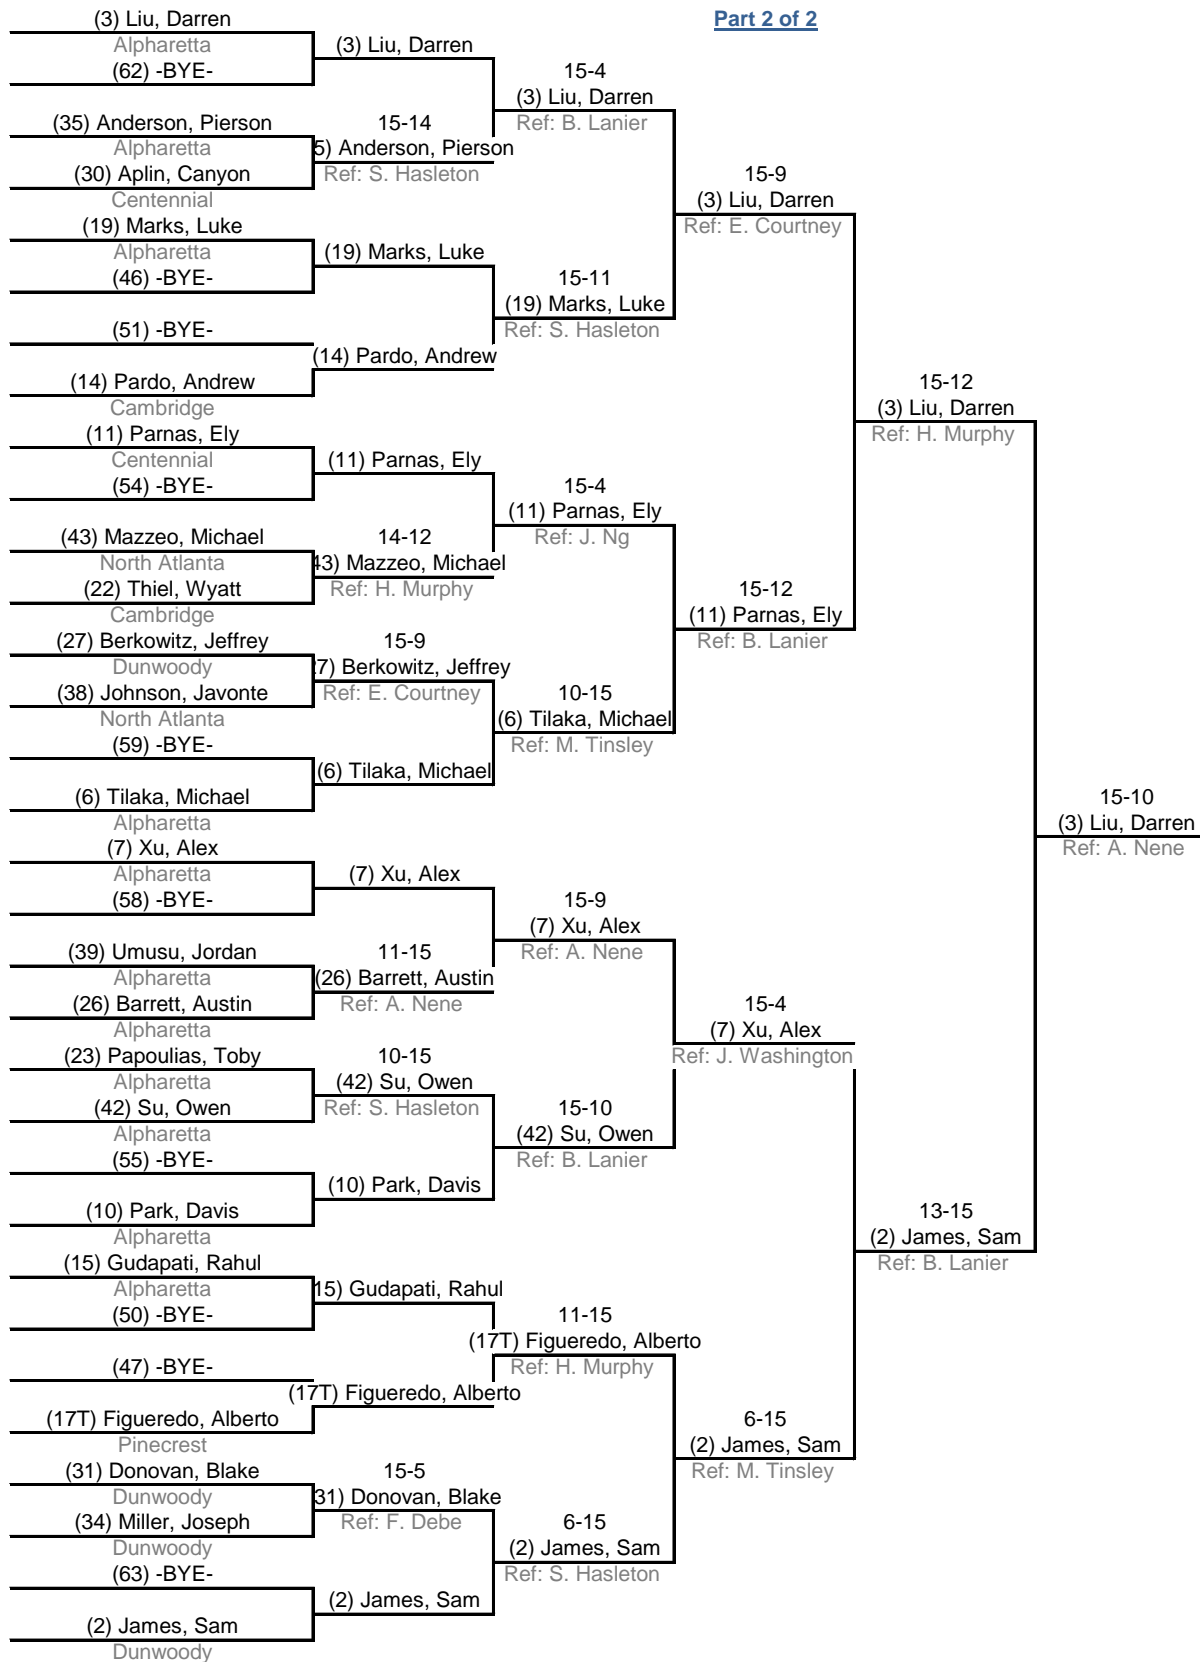

Table of 64	Table of 32	Table of 16	Table of 8	Semi-finals	Final
Ended 12:34 PM	Ended 1:07 PM	Ended 1:46 PM	Ended 2:07 PM	Ended 2:37 PM	Ended 3:19 PM

Part 2 of 2

Georgia High School Fencing League: Round 3a
12 Oct 19 - Cambridge
Men's Épée
Final Results

Place	Name	School	Points Earned
1	Parnas, Apollo	Centennial	64
2	Liu, Darren	Alpharetta	52
3 T	James, Sam	Dunwoody	40
3 T	Walker, Drew	Centennial	40
5	Xu, Alex	Alpharetta	32
6	Tinsley, Cole	Alpharetta	30
7	Parnas, Ely	Centennial	28
8	Igwe, Jayden	Alpharetta	26
9	Kopel, Jonathan	Dunwoody	18
10	Tilaka, Michael	Alpharetta	17
11	Crane, Matthew	Pinecrest	16
12	DeBellotte, Shemar	North Atlanta	15
13	Figueredo, Alberto	Pinecrest	14
14	Marks, Luke	Alpharetta	13
15	Smith, Trip	Pinecrest	12
16	Su, Owen	Alpharetta	11
17	Park, Davis	Alpharetta	
18	O'Conner, Henry	Dunwoody	
19	Pardo, Andrew	Cambridge	
20	Gudapati, Rahul	Alpharetta	
21	Sonnier, Alex	Dunwoody	
22	Payne, Gareth	Dunwoody	
23	Aghedo, Prince	Alpharetta	
24	Uribe, Nico	Centennial	
25	Barrett, Austin	Alpharetta	
26	Berkowitz, Jeffrey	Dunwoody	
27	Donovan, Blake	Dunwoody	
28	Povlot, Ethan	North Atlanta	
29	Anderson, Pierson	Alpharetta	
30	Atkinson, John	Centennial	
31	Patel, Pratik	Dunwoody	
32	Mazzeo, Michael	North Atlanta	
33	Thiel, Wyatt	Cambridge	
34	Papoulias, Toby	Alpharetta	
35	Mesi, Sam	Pinecrest	
36	Ansley, David	Pinecrest	
37	Aplin, Canyon	Centennial	
38	Fountain, Ethan	Centennial	
39	Miller, Joseph	Dunwoody	
40	Johnson, Javonte	North Atlanta	
41	Umusu, Jordan	Alpharetta	
42	Wang, Andrew	Alpharetta	
43	Choi, Ethan	Pinecrest	
44	Barbe, Marc-Alexander	Dunwoody	
45	Khorana, Raahil	Centennial	
46 T	Capoor, Milan	North Atlanta	
46 T	Welch, Nick	Centennial	
48	Plimpton, Nathaniel	Alpharetta	
49	Kelly, Cooper	Alpharetta	
50 T	Benavides, Felipe	Dunwoody	
50 T	Gallagher, Reece	Dunwoody	
52	Jones, John	Cambridge	
53	Debe, Dauthier	North Atlanta	
54	Spraggins, Anand	Centennial	
55	Barroso, Diego	Alpharetta	
56	Giusto, Michael	Alpharetta