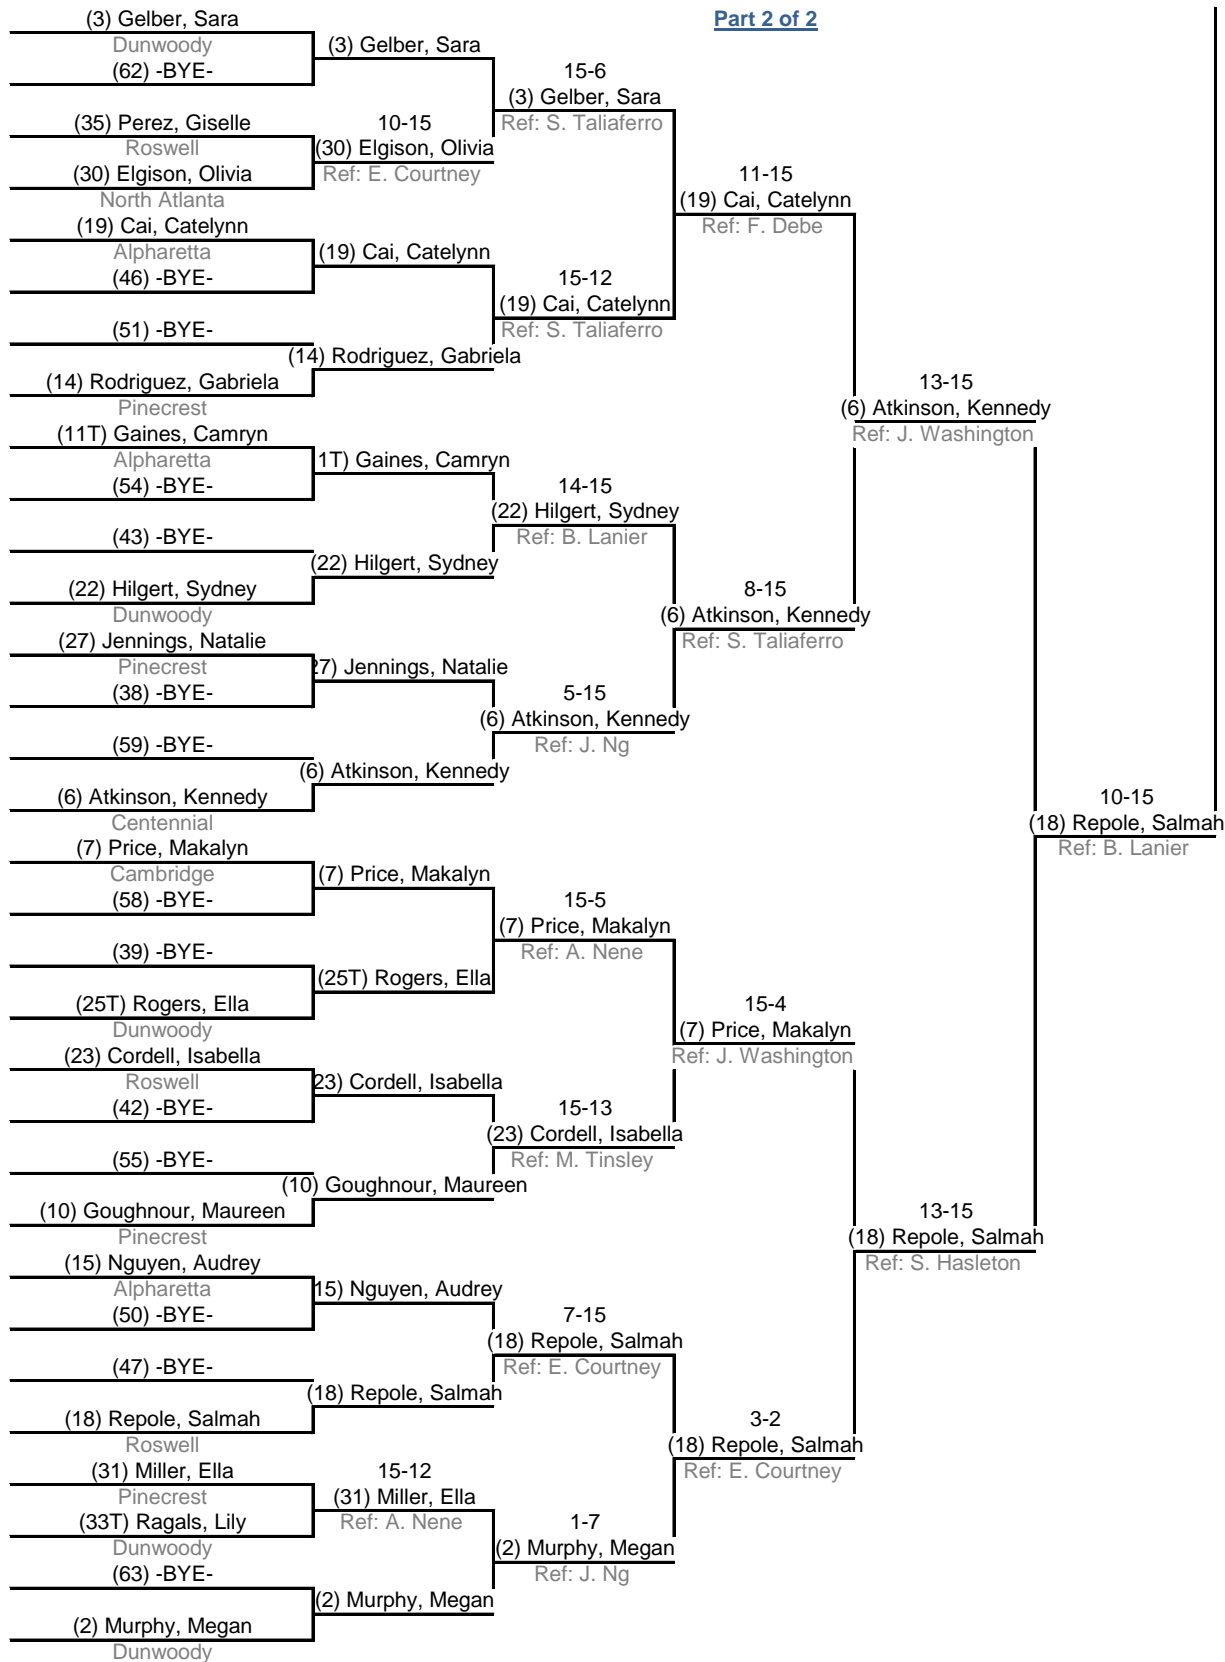

Table of 64

Table of 32

Table of 16

Table of 8

Semi-finals

Final

Ended 1:10 PM

Ended 1:34 PM

Ended 2:03 PM

Ended 2:30 PM

Ended 2:59 PM

Ended 3:38 PM

Part 2 of 2

Georgia High School Fencing League: Round 3a
12 Oct 19 - Cambridge
Women's Épée
Final Results

Place	Name	School	Points Earned
1	Repole, Salmah	Roswell	64
2	Atkinson, Kendall	Centennial	52
3 T	Atkinson, Kennedy	Centennial	40
3 T	Shipp, Avery	Centennial	40
5	Soderberg, Hannah	Dunwoody	32
6	White, Zoe	Alpharetta	30
7	Price, Makalyn	Cambridge	28
8	Cai, Catelynn	Alpharetta	26
9	Murphy, Megan	Dunwoody	18
10	Gelber, Sara	Dunwoody	17
11	Taliaferro, Taylor	Dunwoody	16
12	Kasowski, Samantha	Dunwoody	15
13	Goughnour, Jonni	Pinecrest	14
14	Cheek, Aiden	Centennial	13
15	Hilgert, Sydney	Dunwoody	12
16	Cordell, Isabella	Roswell	11
17	Goughnour, Maureen	Pinecrest	
18 T	Dell, Sydney	Dunwoody	
18 T	Gaines, Camryn	Alpharetta	
18 T	Taliaferro, Kathryn	Dunwoody	
21	Rodriguez, Gabriela	Pinecrest	
22	Nguyen, Audrey	Alpharetta	
23	Salter, Audrey	Alpharetta	
24	Rosenfeld, Sydney	Dunwoody	
25 T	Camera, Alex	Centennial	
25 T	Rogers, Ella	Dunwoody	
27	Jennings, Natalie	Pinecrest	
28	McKenzie, Olivia	Alpharetta	
29	Miura, Honoka	Dunwoody	
30	Elgison, Olivia	North Atlanta	
31	Miller, Ella	Pinecrest	
32	Kandeph, Niharika	Dunwoody	
33 T	Jones, Grace	Roswell	
33 T	Ragals, Lily	Dunwoody	
35	Perez, Giselle	Roswell	
36	Powell, Elizabeth	Centennial	
37	Rea, Isabella	Dunwoody	
38	Hartig-Guerra, Vera	Alpharetta	
39	Madrid, Arely	Roswell	
40	Brown, McKenzie	North Atlanta	
41	Smith, Hannah	Centennial	
42	Dixon, Clair	Dunwoody	
43	Baker, Maia	Centennial	
44	Engler, Ava	Cambridge	
45	Salter, Eva	Alpharetta