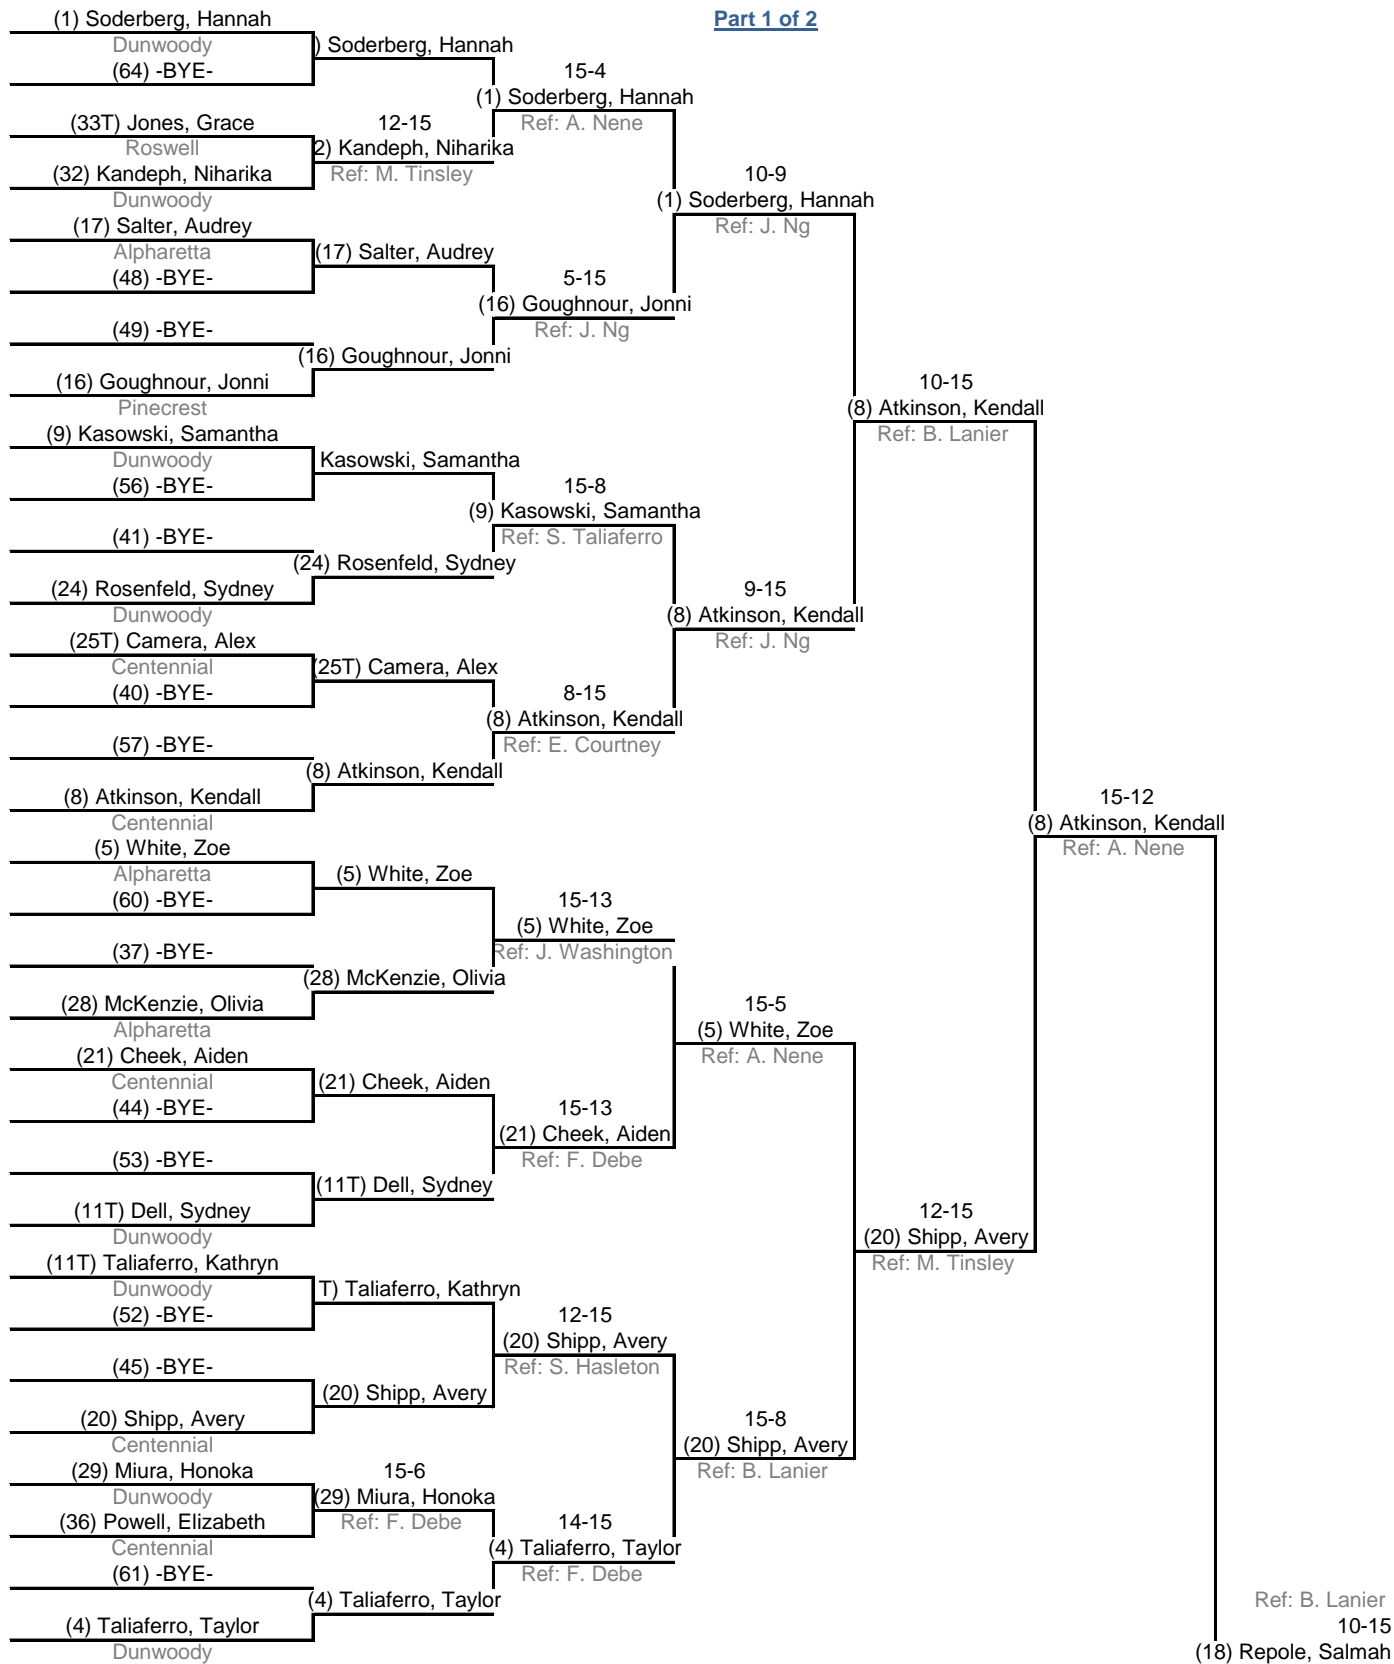

Semi-finals

Ended 2:59 PM

Final

Ended 3:38 PM

Part 1 of 2

Table of 64

Table of 32

Table of 16