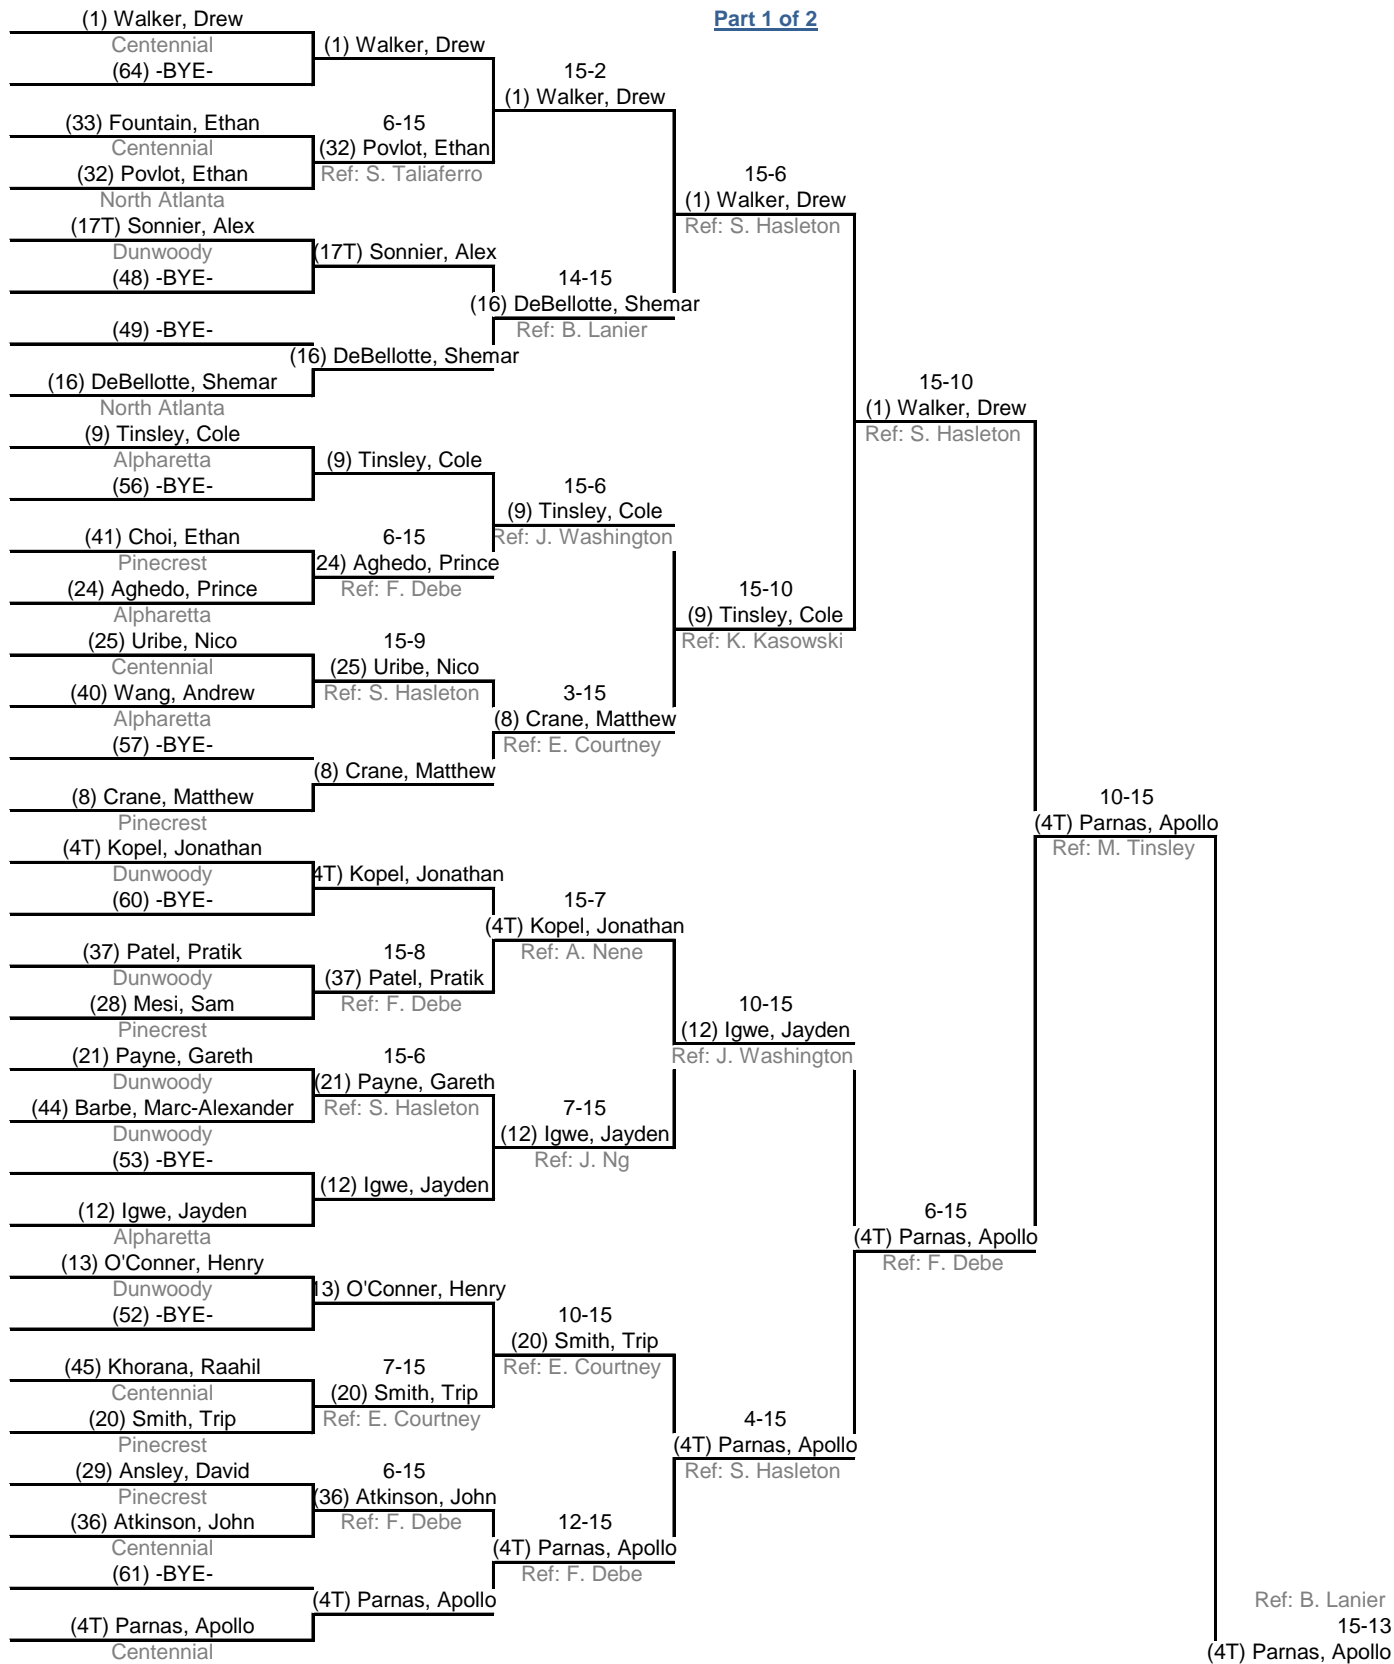

Georgia High School Fencing League: Round 3a

12 Oct 19 - Cambridge

Men's Épée

Round 1: Pool Results

Place	Name	School	V	V/M	TS	TR	Ind	Status
1	Walker, Drew	Centennial	6	1.00	30	5	+25	Advance
2	James, Sam	Dunwoody	6	1.00	30	7	+23	Advance
3	Liu, Darren	Alpharetta	6	1.00	30	9	+21	Advance
4 T	Kopel, Jonathan	Dunwoody	6	1.00	30	10	+20	Advance
4 T	Parnas, Apollo	Centennial	6	1.00	30	10	+20	Advance
6	Tilaka, Michael	Alpharetta	6	1.00	30	11	+19	Advance
7	Xu, Alex	Alpharetta	6	1.00	30	13	+17	Advance
8	Crane, Matthew	Pinecrest	5	0.83	27	9	+18	Advance
9	Tinsley, Cole	Alpharetta	5	0.83	29	12	+17	Advance
10	Park, Davis	Alpharetta	5	0.83	27	12	+15	Advance
11	Parnas, Ely	Centennial	5	0.83	26	13	+13	Advance
12	Igwe, Jayden	Alpharetta	5	0.83	29	19	+10	Advance
13	O'Conner, Henry	Dunwoody	5	0.83	26	16	+10	Advance
14	Pardo, Andrew	Cambridge	4	0.67	26	21	+5	Advance
15	Gudapati, Rahul	Alpharetta	4	0.67	23	18	+5	Advance
16	DeBellotte, Shemar	North Atlanta	4	0.67	24	20	+4	Advance
17 T	Figueredo, Alberto	Pinecrest	4	0.67	23	19	+4	Advance
17 T	Sonnier, Alex	Dunwoody	4	0.67	23	19	+4	Advance
19	Marks, Luke	Alpharetta	4	0.67	22	19	+3	Advance
20	Smith, Trip	Pinecrest	4	0.67	24	23	+1	Advance
21	Payne, Gareth	Dunwoody	3	0.50	25	19	+6	Advance
22	Thiel, Wyatt	Cambridge	3	0.50	23	19	+4	Advance
23	Papoulias, Toby	Alpharetta	3	0.50	23	20	+3	Advance
24	Aghedo, Prince	Alpharetta	3	0.50	25	23	+2	Advance
25	Uribe, Nico	Centennial	3	0.50	24	22	+2	Advance
26	Barrett, Austin	Alpharetta	3	0.50	22	20	+2	Advance
27	Berkowitz, Jeffrey	Dunwoody	3	0.50	21	20	+1	Advance
28	Mesi, Sam	Pinecrest	3	0.50	20	19	+1	Advance
29	Ansley, David	Pinecrest	3	0.50	22	22	0	Advance
30	Aplin, Canyon	Centennial	3	0.50	19	20	-1	Advance
31	Donovan, Blake	Dunwoody	3	0.50	21	23	-2	Advance
32	Povlot, Ethan	North Atlanta	3	0.50	21	25	-4	Advance
33	Fountain, Ethan	Centennial	3	0.50	18	22	-4	Advance
34	Miller, Joseph	Dunwoody	3	0.50	20	26	-6	Advance
35	Anderson, Pierson	Alpharetta	3	0.50	19	25	-6	Advance
36	Atkinson, John	Centennial	2	0.33	19	19	0	Advance
37	Patel, Pratik	Dunwoody	2	0.33	18	25	-7	Advance
38	Johnson, Javonte	North Atlanta	2	0.33	17	24	-7	Advance
39	Umusu, Jordan	Alpharetta	2	0.33	18	27	-9	Advance
40	Wang, Andrew	Alpharetta	2	0.33	16	25	-9	Advance
41	Choi, Ethan	Pinecrest	2	0.33	18	28	-10	Advance
42	Su, Owen	Alpharetta	2	0.33	17	27	-10	Advance
43	Mazzeo, Michael	North Atlanta	2	0.33	14	26	-12	Advance
44	Barbe, Marc-Alexander	Dunwoody	2	0.33	13	27	-14	Advance
45	Khorana, Raahil	Centennial	1	0.17	22	26	-4	Advance
46 T	Capoor, Milan	North Atlanta	1	0.17	19	28	-9	Eliminated
46 T	Welch, Nick	Centennial	1	0.17	19	28	-9	Eliminated
48	Plimpton, Nathaniel	Alpharetta	1	0.17	15	28	-13	Eliminated
49	Kelly, Cooper	Alpharetta	1	0.17	10	29	-19	Eliminated
50 T	Benavides, Felipe	Dunwoody	0	0.00	15	30	-15	Eliminated
50 T	Gallagher, Reece	Dunwoody	0	0.00	15	30	-15	Eliminated
52	Jones, John	Cambridge	0	0.00	14	29	-15	Eliminated
53	Debe, Dauthier	North Atlanta	0	0.00	13	30	-17	Eliminated
54	Spraggins, Anand	Centennial	0	0.00	10	28	-18	Eliminated
55	Barroso, Diego	Alpharetta	0	0.00	11	30	-19	Eliminated
56	Giusto, Michael	Alpharetta	0	0.00	8	29	-21	Eliminated

Table of 64 Ended 12:34 PM	Table of 32 Ended 1:07 PM	Table of 16 Ended 1:46 PM	Table of 8 Ended 2:07 PM	Semi-finals Ended 2:37 PM	Final Ended 3:19 PM

Part 1 of 2