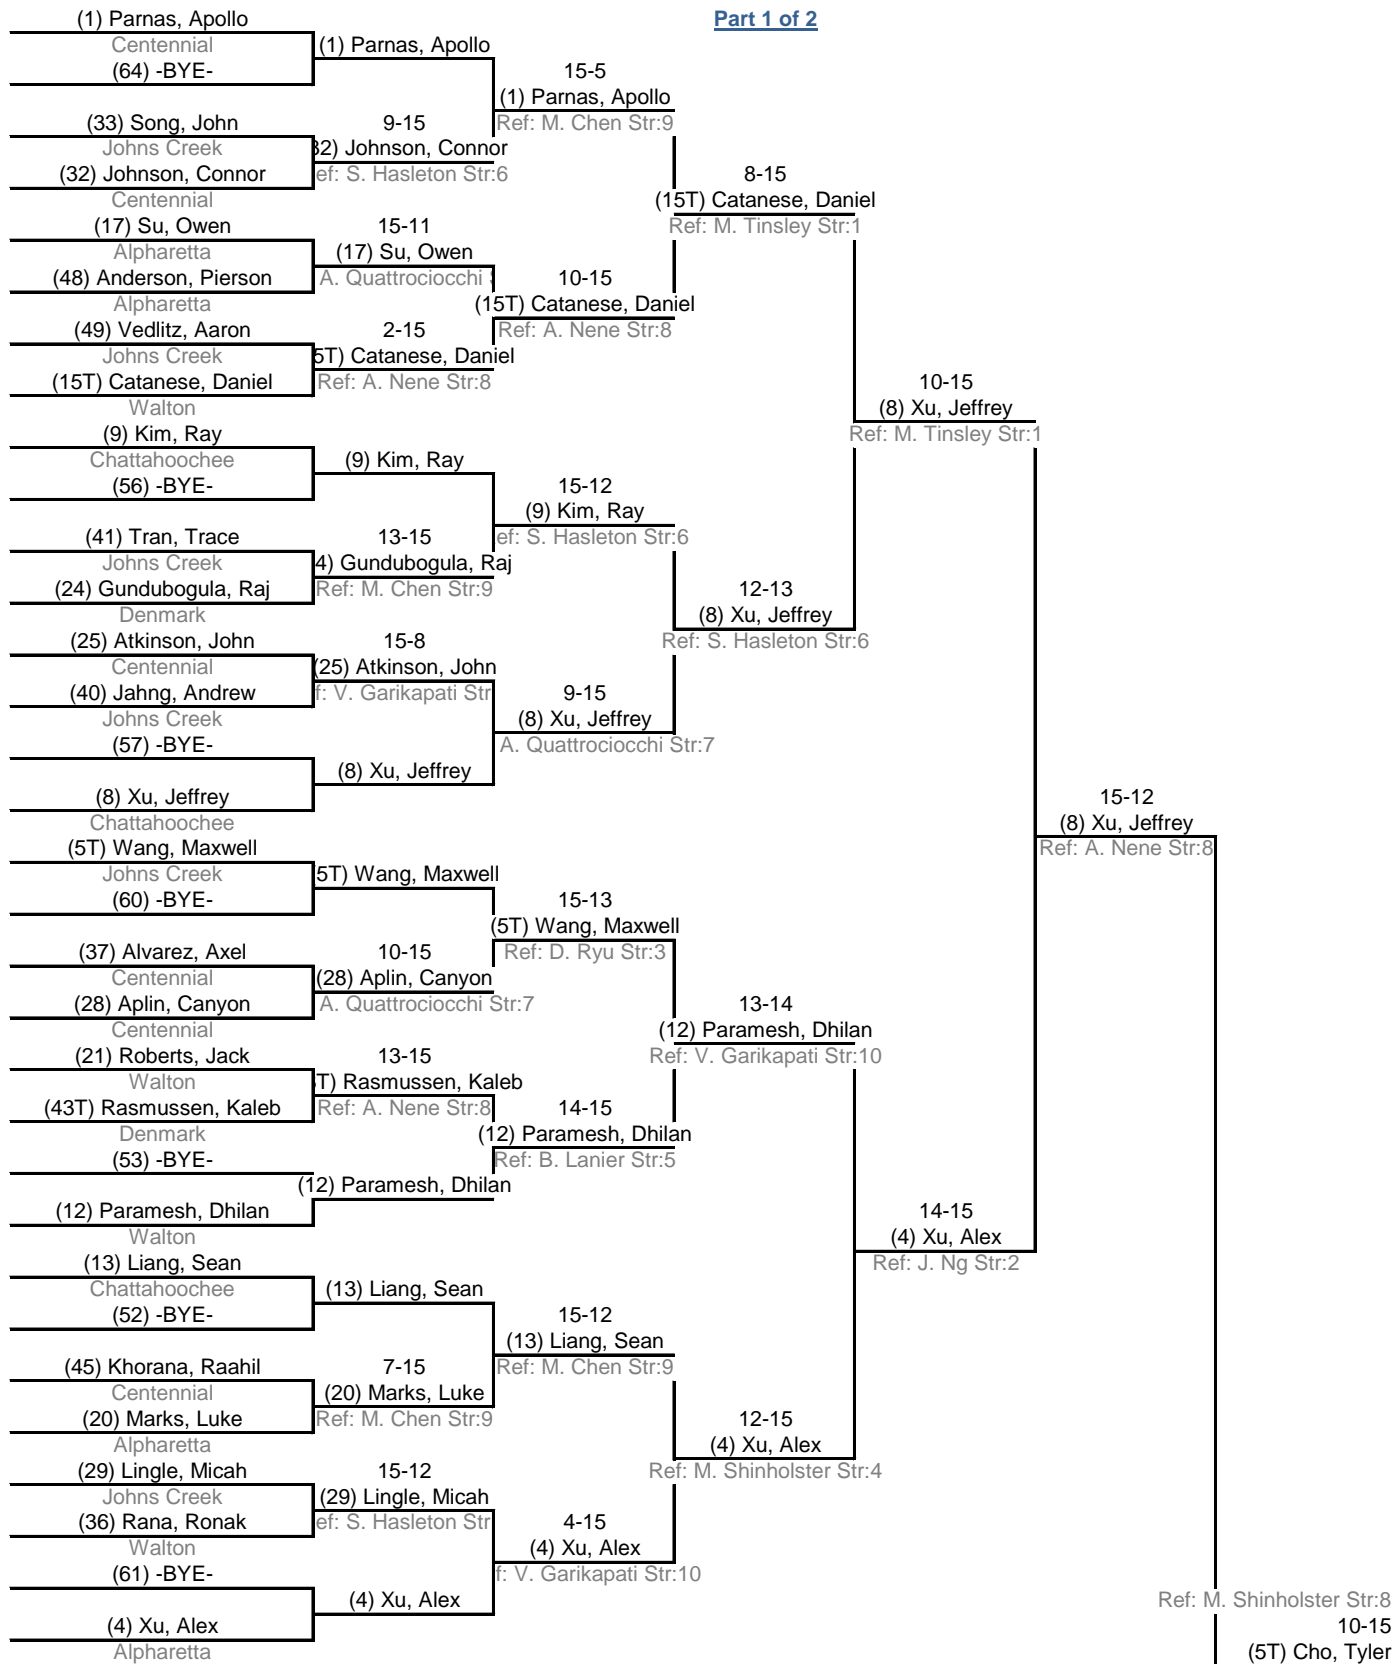

Part 1 of 2

Table of 64 Ended 12:17 PM	Table of 32 Ended 1:13 PM	Table of 16 Ended 1:36 PM	Table of 8 Ended 2:05 PM	Semi-finals Ended 2:37 PM	Final Ended 3:14 PM
--------------------------------------	-------------------------------------	-------------------------------------	------------------------------------	-------------------------------------	-------------------------------