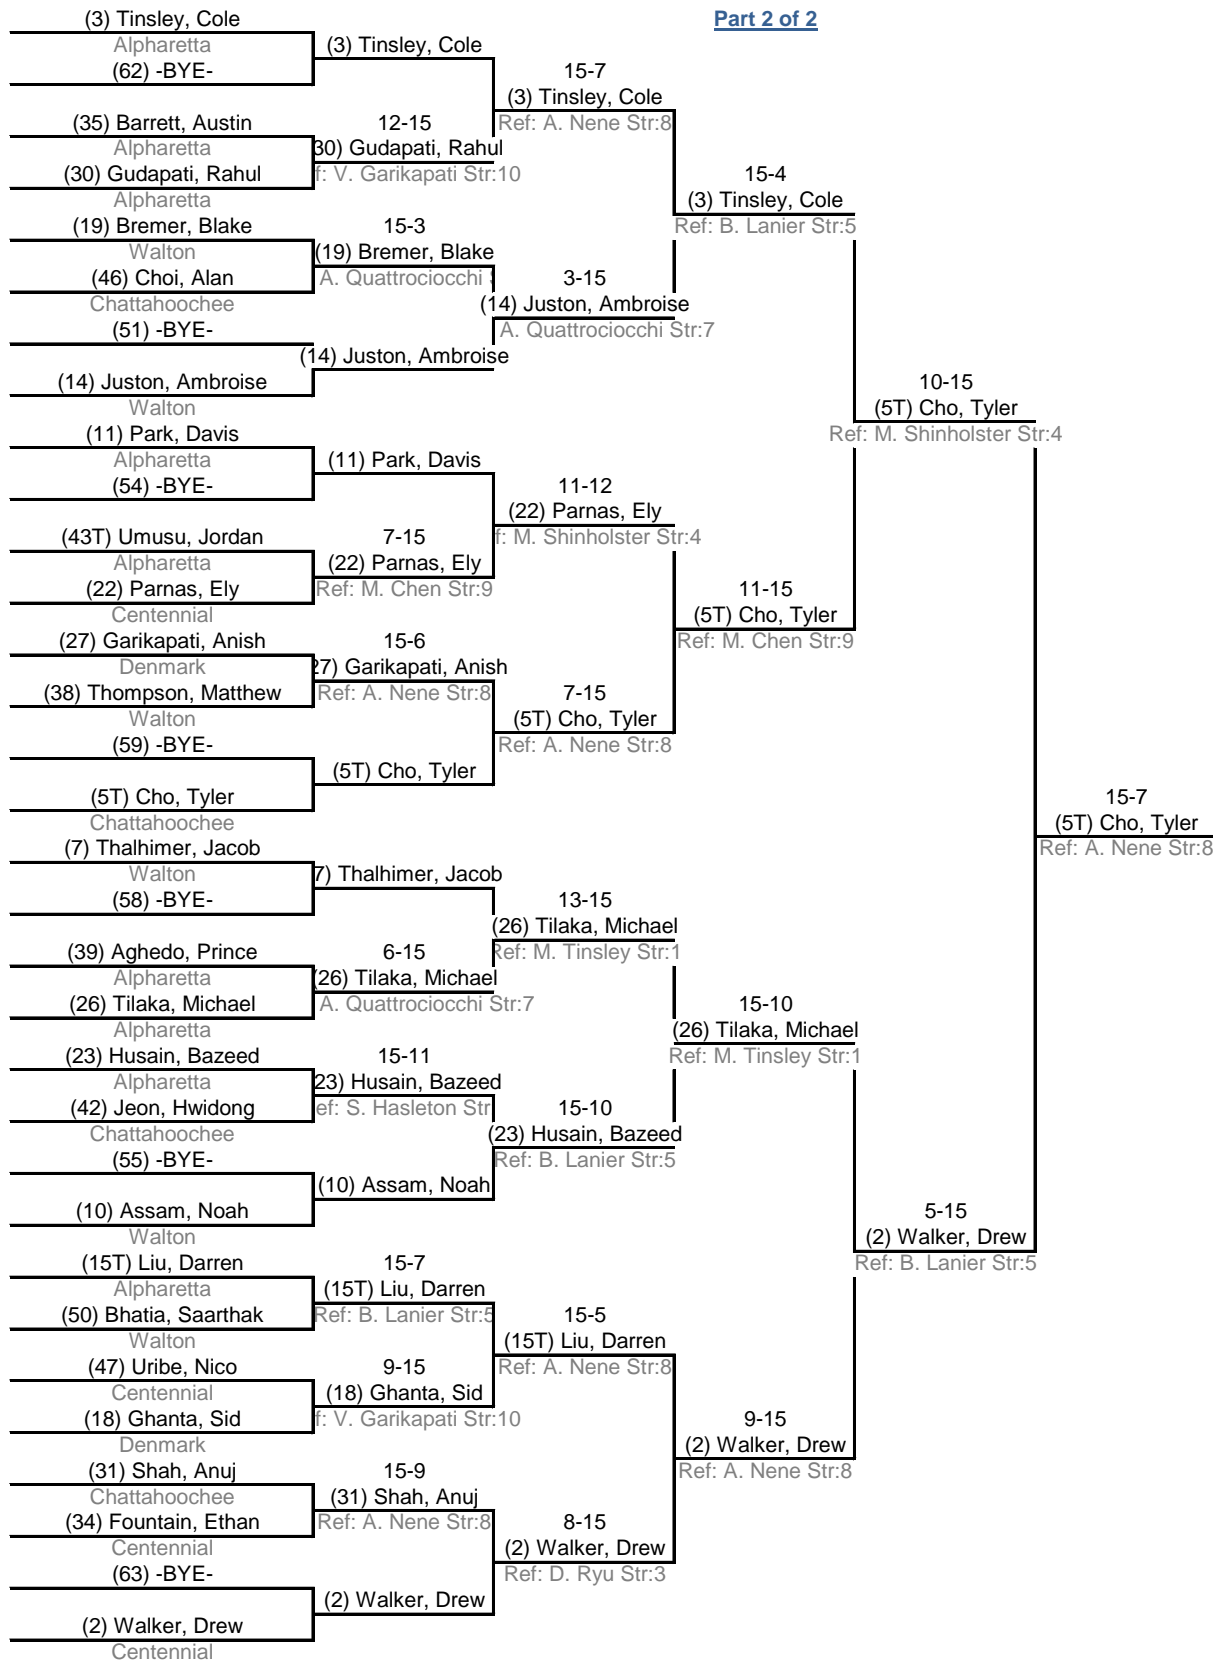

Table of 64 Ended 12:17 PM	Table of 32 Ended 1:13 PM	Table of 16 Ended 1:36 PM	Table of 8 Ended 2:05 PM	Semi-finals Ended 2:37 PM	Final Ended 3:14 PM

Part 2 of 2