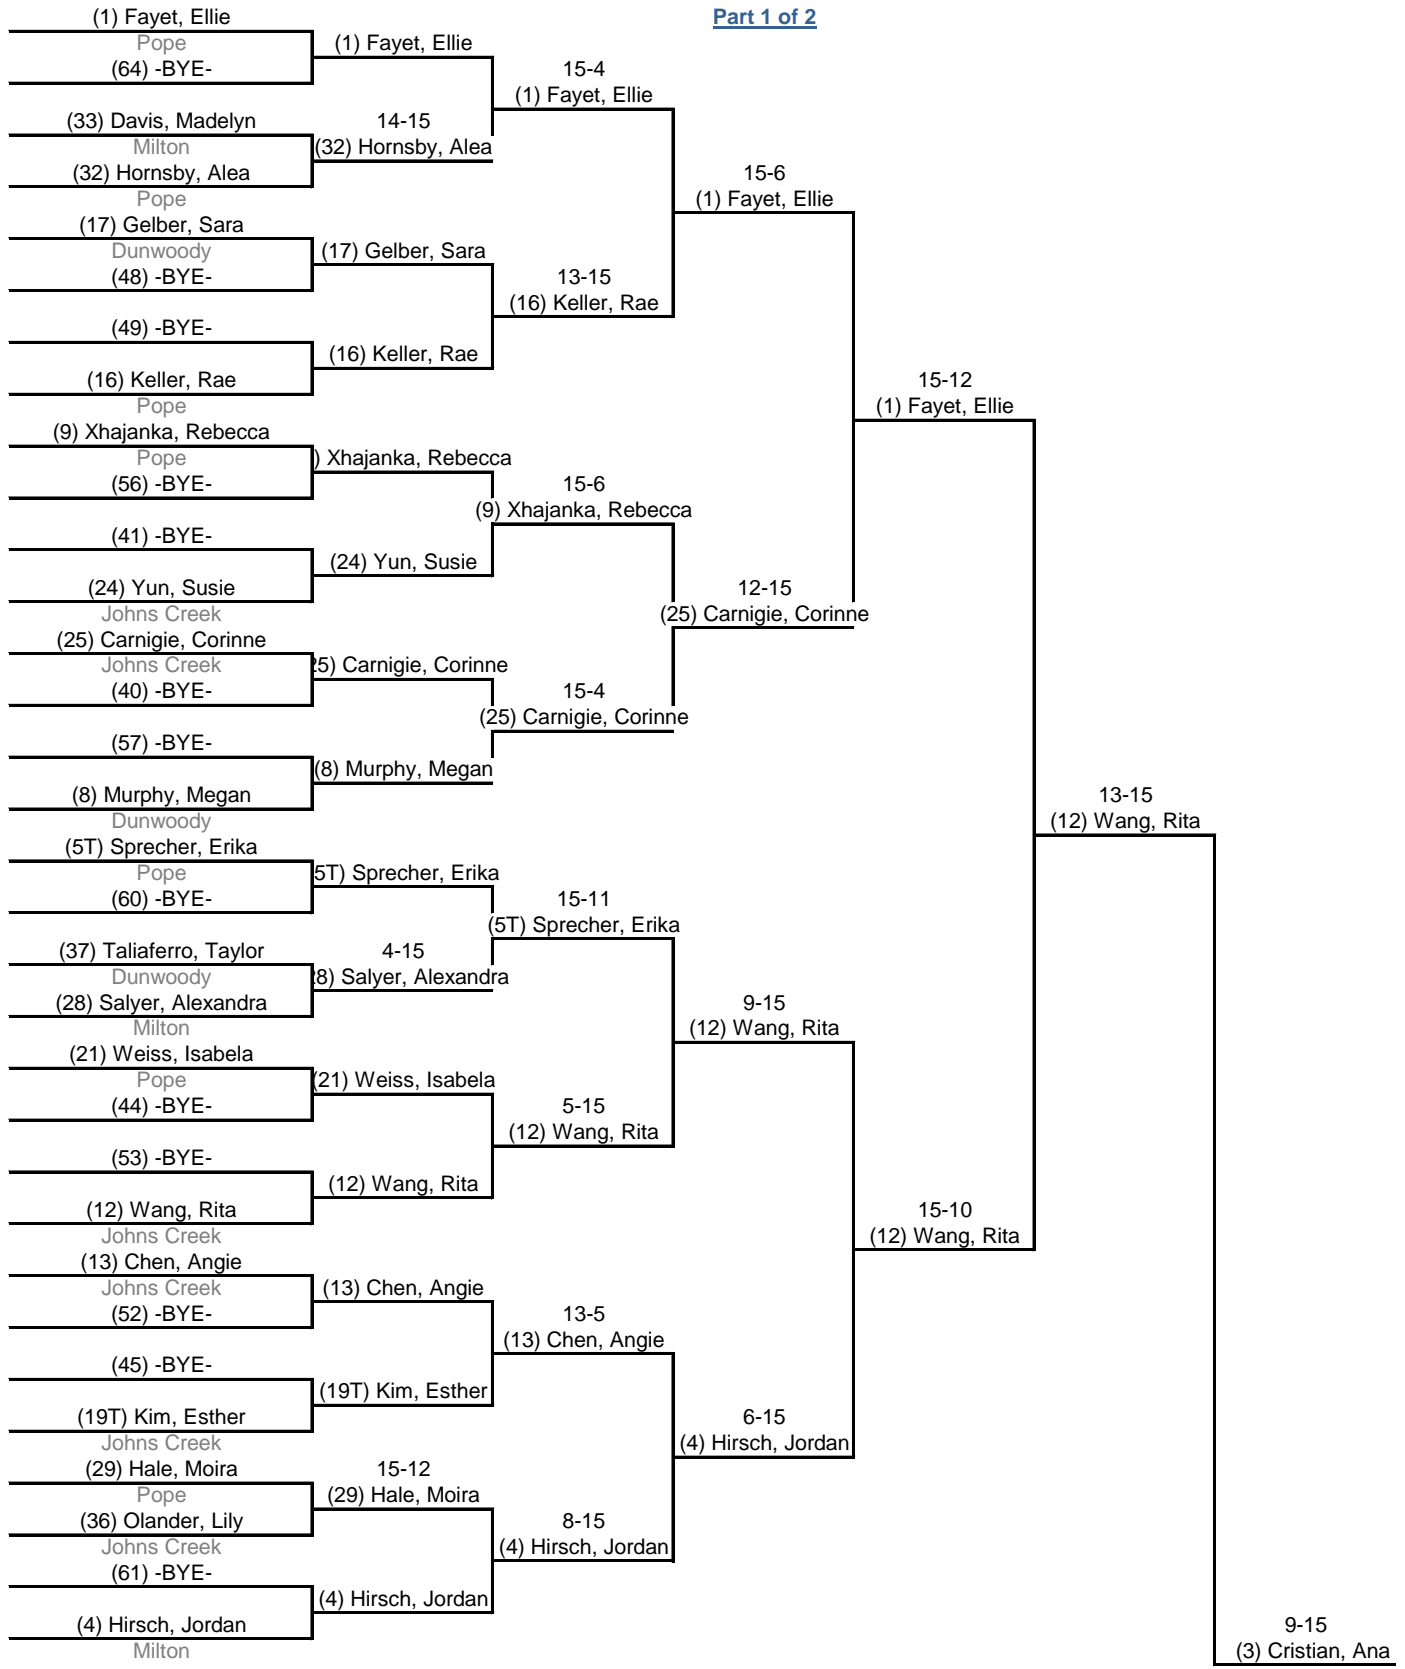

Georgia High School Fencing League: Round 5

3 Dec 16 - Roswell

Women's Epee

Pool Results

Place	Name	Club	V	V/M	TS	TR	Ind	Status
1	Fayet, Ellie	Pope	6	1.00	30	7	+23	Advance
2	Wagner, Lyndsay	Pope	6	1.00	30	9	+21	Advance
3	Cristian, Ana	Pope	5	1.00	25	7	+18	Advance
4	Hirsch, Jordan	Milton	5	1.00	25	13	+12	Advance
5 T	Lowenstein, Margaret	Roswell	5	0.83	29	16	+13	Advance
5 T	Sprecher, Erika	Pope	5	0.83	29	16	+13	Advance
7	Huynh, Olivia	Johns Creek	5	0.83	26	18	+8	Advance
8	Murphy, Megan	Dunwoody	5	0.83	26	21	+5	Advance
9	Xhajanka, Rebecca	Pope	4	0.80	24	15	+9	Advance
10	Turner, Emma Grace	Milton	4	0.80	24	16	+8	Advance
11	Cassidy, Grace	Milton	4	0.80	21	13	+8	Advance
12	Wang, Rita	Johns Creek	4	0.80	24	17	+7	Advance
13	Chen, Angie	Johns Creek	4	0.67	26	17	+9	Advance
14	Berry, Helena	Johns Creek	4	0.67	28	20	+8	Advance
15	Mims, Mackenzi	Pope	4	0.67	26	23	+3	Advance
16	Keller, Rae	Pope	4	0.67	26	25	+1	Advance
17	Gelber, Sara	Dunwoody	4	0.67	25	26	-1	Advance
18	Cheng, Christine	Johns Creek	3	0.60	22	17	+5	Advance
19 T	Brown, Emily	Dunwoody	3	0.60	20	15	+5	Advance
19 T	Kim, Esther	Johns Creek	3	0.60	20	15	+5	Advance
21	Weiss, Isabela	Pope	3	0.50	27	22	+5	Advance
22	MacElroy, Sarah	Dunwoody	3	0.50	22	18	+4	Advance
23	Rimmel, Jessica	Johns Creek	3	0.50	24	21	+3	Advance
24	Yun, Susie	Johns Creek	3	0.50	23	22	+1	Advance
25	Carnegie, Corinne	Johns Creek	3	0.50	21	22	-1	Advance
26	Repole, Salmah	Roswell	3	0.50	19	21	-2	Advance
27	Galfas, Raven	Roswell	3	0.50	21	24	-3	Advance
28	Salyer, Alexandra	Milton	3	0.50	20	23	-3	Advance
29	Hale, Moira	Pope	2	0.40	20	21	-1	Advance
30	Hanftwurzle, Elena	Milton	2	0.40	15	21	-6	Advance
31	Miura, Honoka	Dunwoody	2	0.40	15	22	-7	Advance
32	Hornsby, Alea	Pope	2	0.33	21	23	-2	Advance
33	Davis, Madelyn	Milton	2	0.33	21	24	-3	Advance
34	Hasleton, Samantha	Pope	1	0.20	15	21	-6	Advance
35	Taylor, Chloe	Roswell	1	0.20	15	24	-9	Advance
36	Olander, Lily	Johns Creek	1	0.20	13	24	-11	Advance
37	Taliaferro, Taylor	Dunwoody	1	0.20	11	24	-13	Advance
38	Leaman, Liz	Milton	1	0.17	20	29	-9	Advance
39	Cordell, Isabella	Roswell	1	0.17	16	27	-11	Eliminated
40	Johnson, Anna	Johns Creek	1	0.17	16	28	-12	Eliminated
41	Speir, Celina	Pope	1	0.17	15	28	-13	Eliminated
42	McGee, Hannah	Pope	0	0.00	14	25	-11	Eliminated
43	Nicholson, Hannah	Milton	0	0.00	12	25	-13	Eliminated
44 T	Brandon, Meharie	Johns Creek	0	0.00	12	30	-18	Eliminated
44 T	Friedman, Rachel	Dunwoody	0	0.00	12	30	-18	Eliminated
46	Choi, Rebecca	Milton	0	0.00	9	30	-21	Eliminated

Direct Elimination

12:13 PM - 3:48 PM

Table of 64 Ended 1:24 PM   **Table of 32** Ended 2:06 PM   **Table of 16** Ended 2:39 PM   **Table of 8** Ended 3:00 PM   **Semi-finals** Ended 3:25 PM   **Final** Ended 3:48 PM

Part 1 of 2