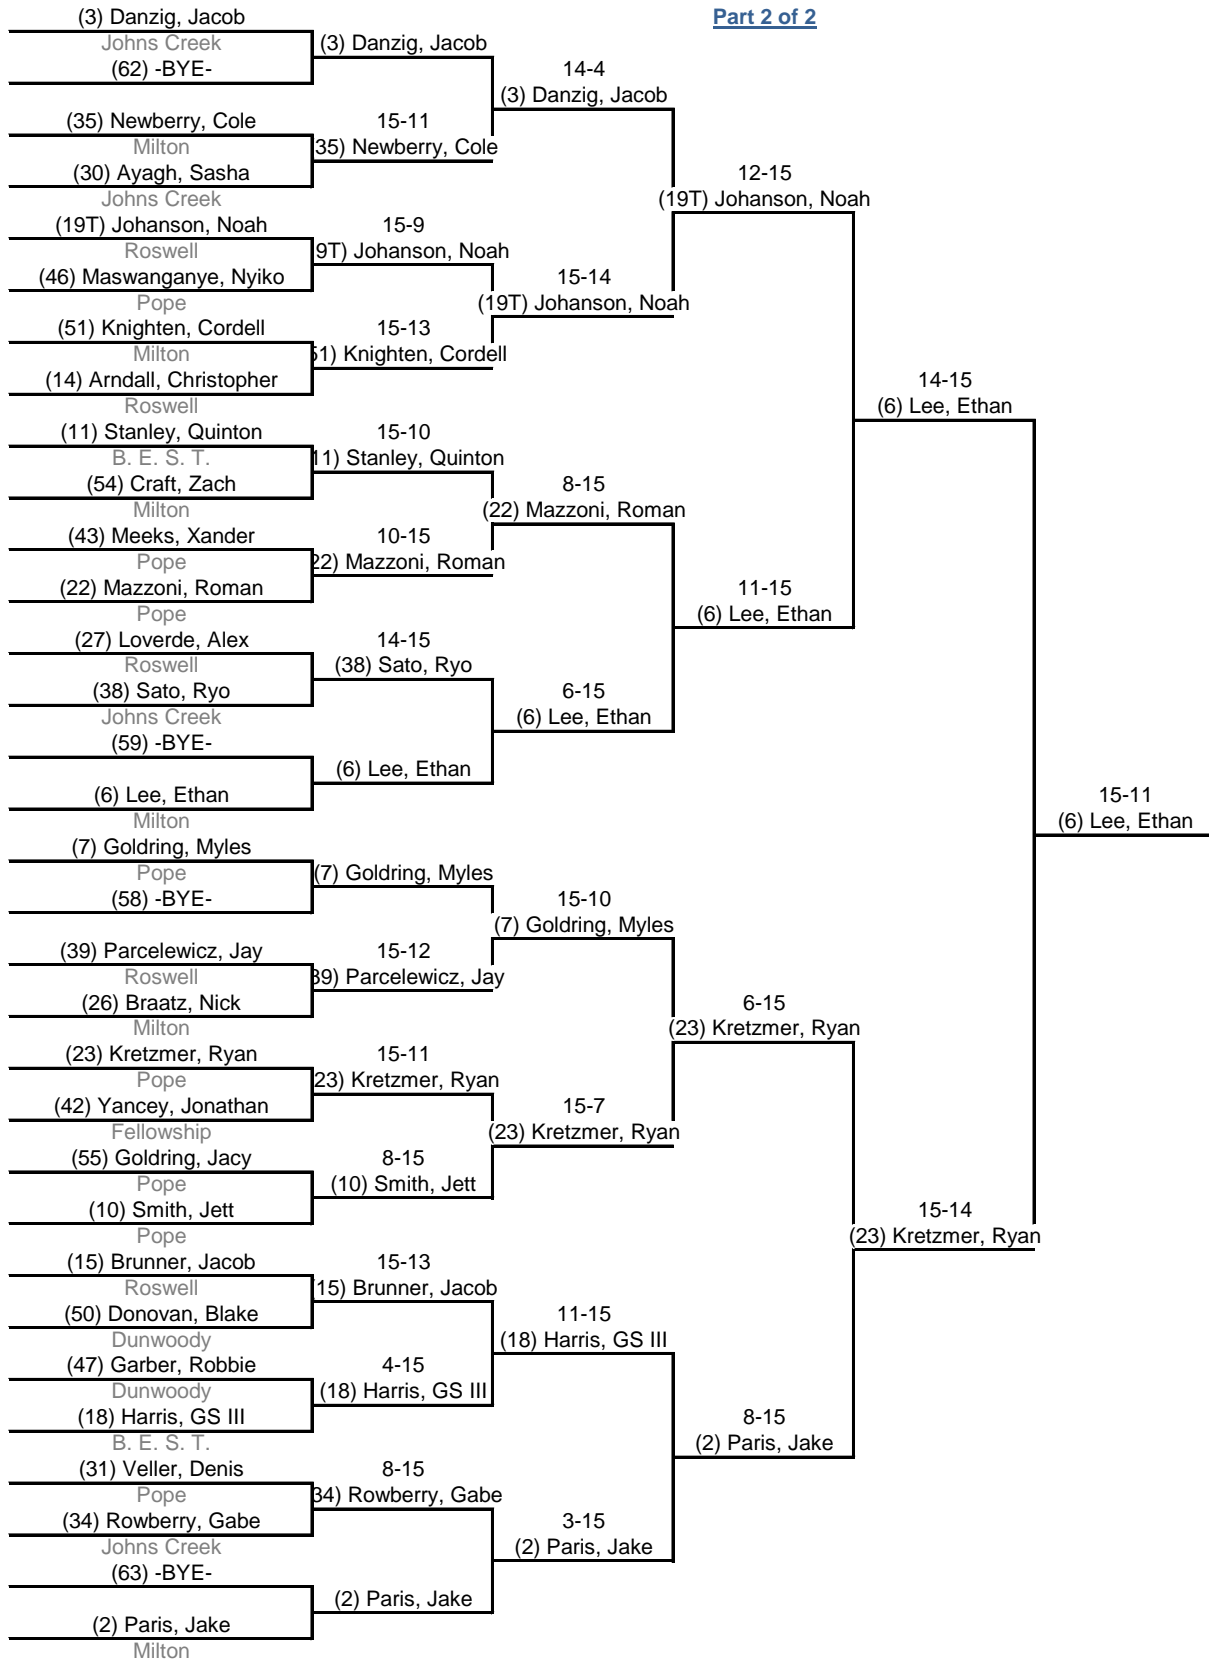

Direct Elimination

Table of 64 Ended 12:49 PM   **Table of 32** Ended 1:33 PM   **Table of 16** Ended 2:20 PM   **Table of 8** Ended 2:53 PM   **Semi-finals** Ended 3:16 PM   **Final** Ended 3:39 PM

Part 2 of 2

Georgia High School Fencing League: Round 5

3 Dec 16 - Roswell

Men's Epee

Final Results

Place	Name	Club	Points Earned
1	Feng, Kevin	Johns Creek	64
2	Lee, Ethan	Milton	52
3 T	Kretzmer, Ryan	Pope	40
3 T	Torrance, Joshua	B. E. S. T.	40
5	Paris, Jake	Milton	32
6	Bynum, Darius	Roswell	30
7	Johanson, Noah	Roswell	28
8	Nayshtut, Leo	Pope	26
9	Danzig, Jacob	Johns Creek	18
10	Goldring, Myles	Pope	17
11	Olander, Colin	Johns Creek	16
12	Lee, Nate	Dunwoody	15
13	Lillard, Wyatt	Milton	14
14	Harris, GS III	B. E. S. T.	13
15	Luczkow, Edward	Roswell	12
16	Mazzoni, Roman	Pope	11
17	Vadlamudi, Amith	Milton	
18	Smith, Jett	Pope	
19	Stanley, Quinton	B. E. S. T.	
20	Ackerman, Todd	Johns Creek	
21	Brunner, Jacob	Roswell	
22	Allison, Zachary	Pope	
23	Harris, Grover	B. E. S. T.	
24	Rary, Lucas	Milton	
25	Gronholm, Gunnar	Roswell	
26	Rowberry, Gabe	Johns Creek	
27	Newberry, Cole	Milton	
28	Sato, Ryo	Johns Creek	
29	Parcelewicz, Jay	Roswell	
30	Bae, John	Johns Creek	
31	Rivera, Tadeo	Johns Creek	
32	Knighten, Cordell	Milton	
33	Arndall, Christopher	Roswell	
34	Potter, Joshua	Milton	
35	Ledbetter, Nathan	Pope	
36	Braatz, Nick	Milton	
37	Loverde, Alex	Roswell	
38	Ayagh, Sasha	Johns Creek	
39	Veller, Denis	Pope	
40	Loubser, Dillon	Pope	
41	Montalvo, Joey	Pope	
42	Wiley, Ryan	Milton	
43	Nordstrom, Cameron	Milton	
44	Yancey, Jonathan	Fellowship	
45	Meeks, Xander	Pope	
46	Freeman, Anthony	B. E. S. T.	
47	Maswanganye, Nyiko	Pope	
48	Garber, Robbie	Dunwoody	
49	Jones, Jordan	B. E. S. T.	
50	Milazzo, Paul	Milton	
51	Donovan, Blake	Dunwoody	
52	Vaughn, Noah	Roswell	
53	Shah, Kamy	Johns Creek	
54	Craft, Zach	Milton	
55	Goldring, Jacy	Pope	
56	Cheng, Brian	Johns Creek	
57	Sheng, Jonathan	Johns Creek	
58	Sokoya, Jamal	Milton	
59	Yang, Brandon	Roswell