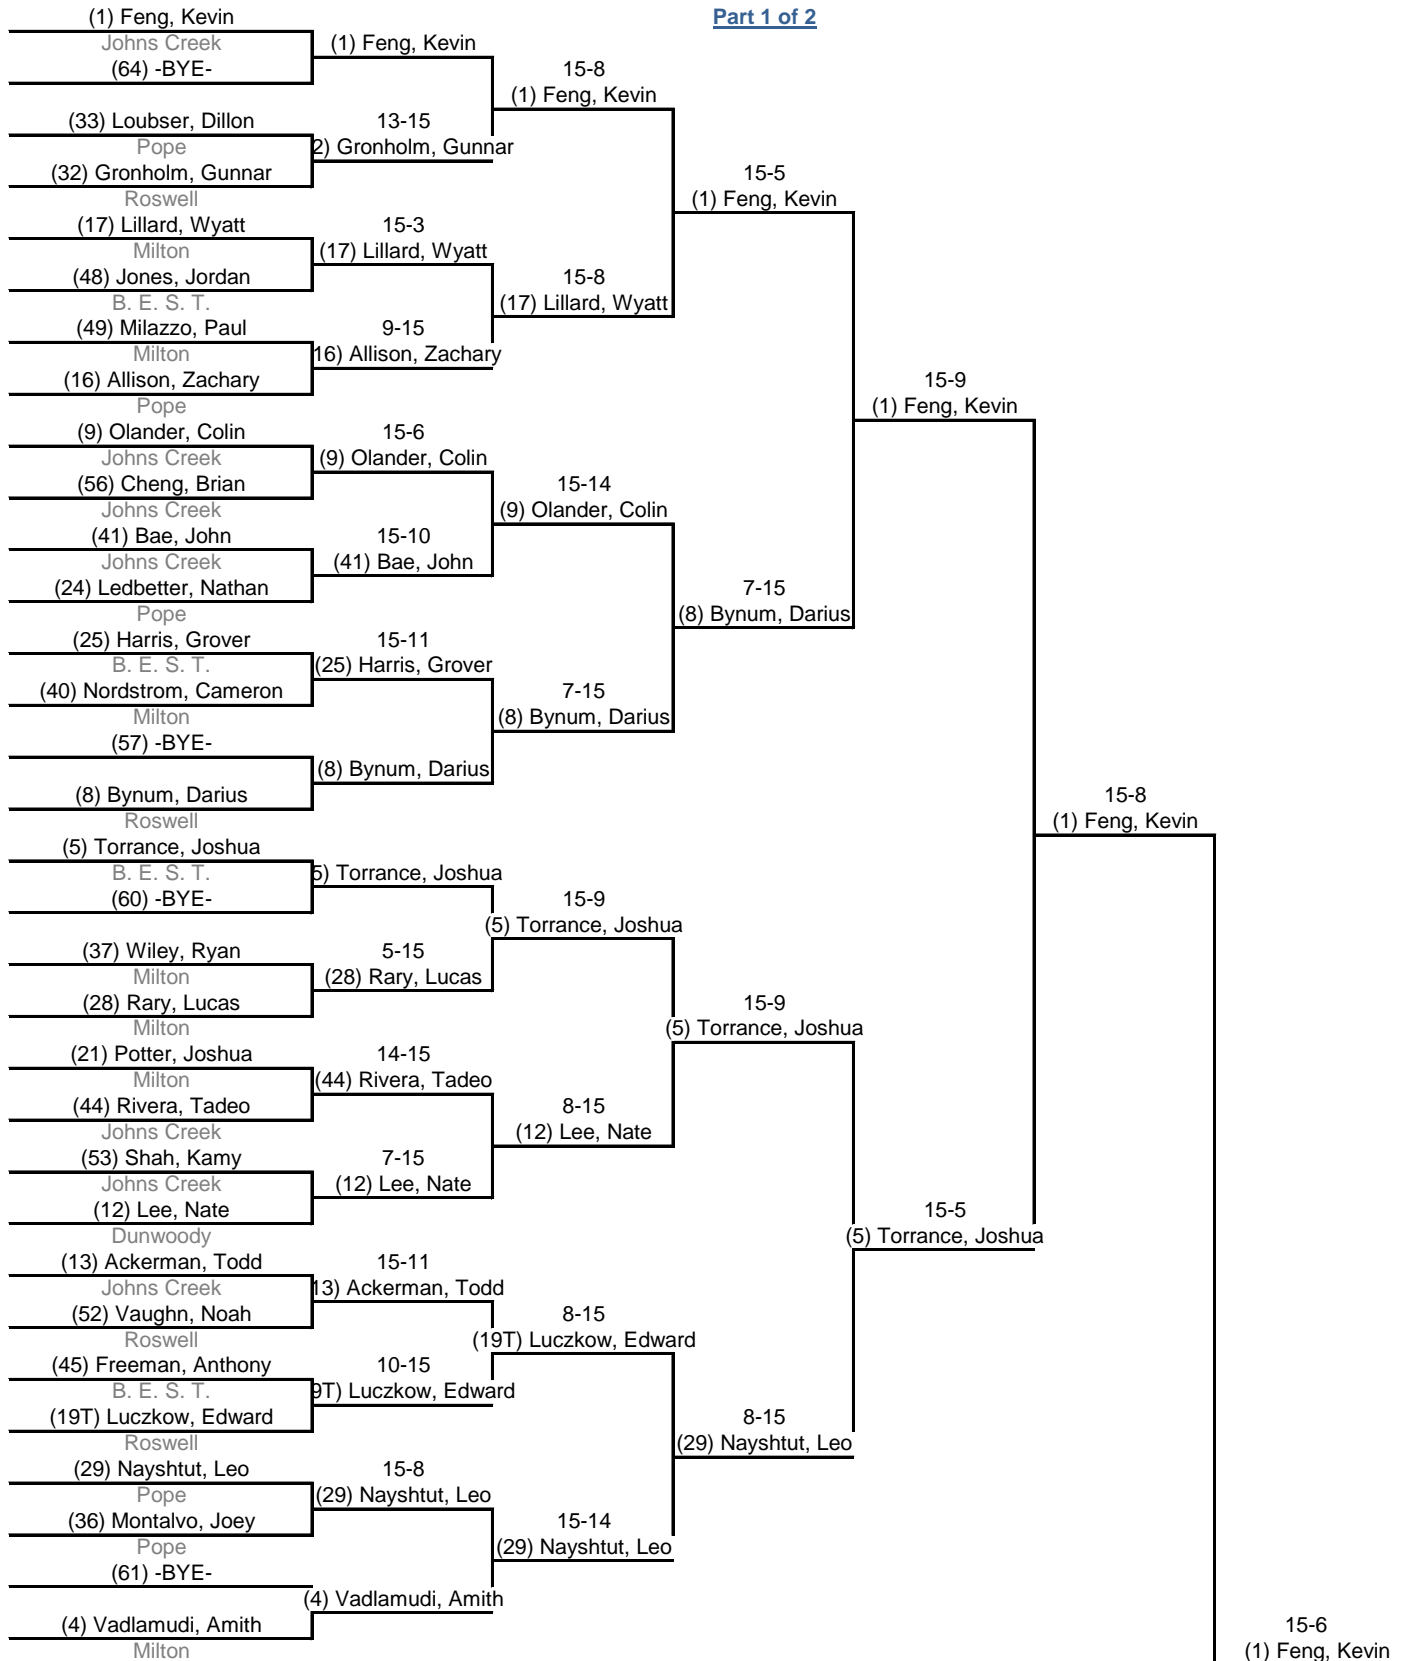

Direct Elimination

Table of 64
 Ended 12:49 PM

Table of 32
 Ended 1:33 PM

Table of 16
 Ended 2:20 PM

Table of 8
 Ended 2:53 PM

Semi-finals
 Ended 3:16 PM

Final
 Ended 3:39 PM

Part 1 of 2