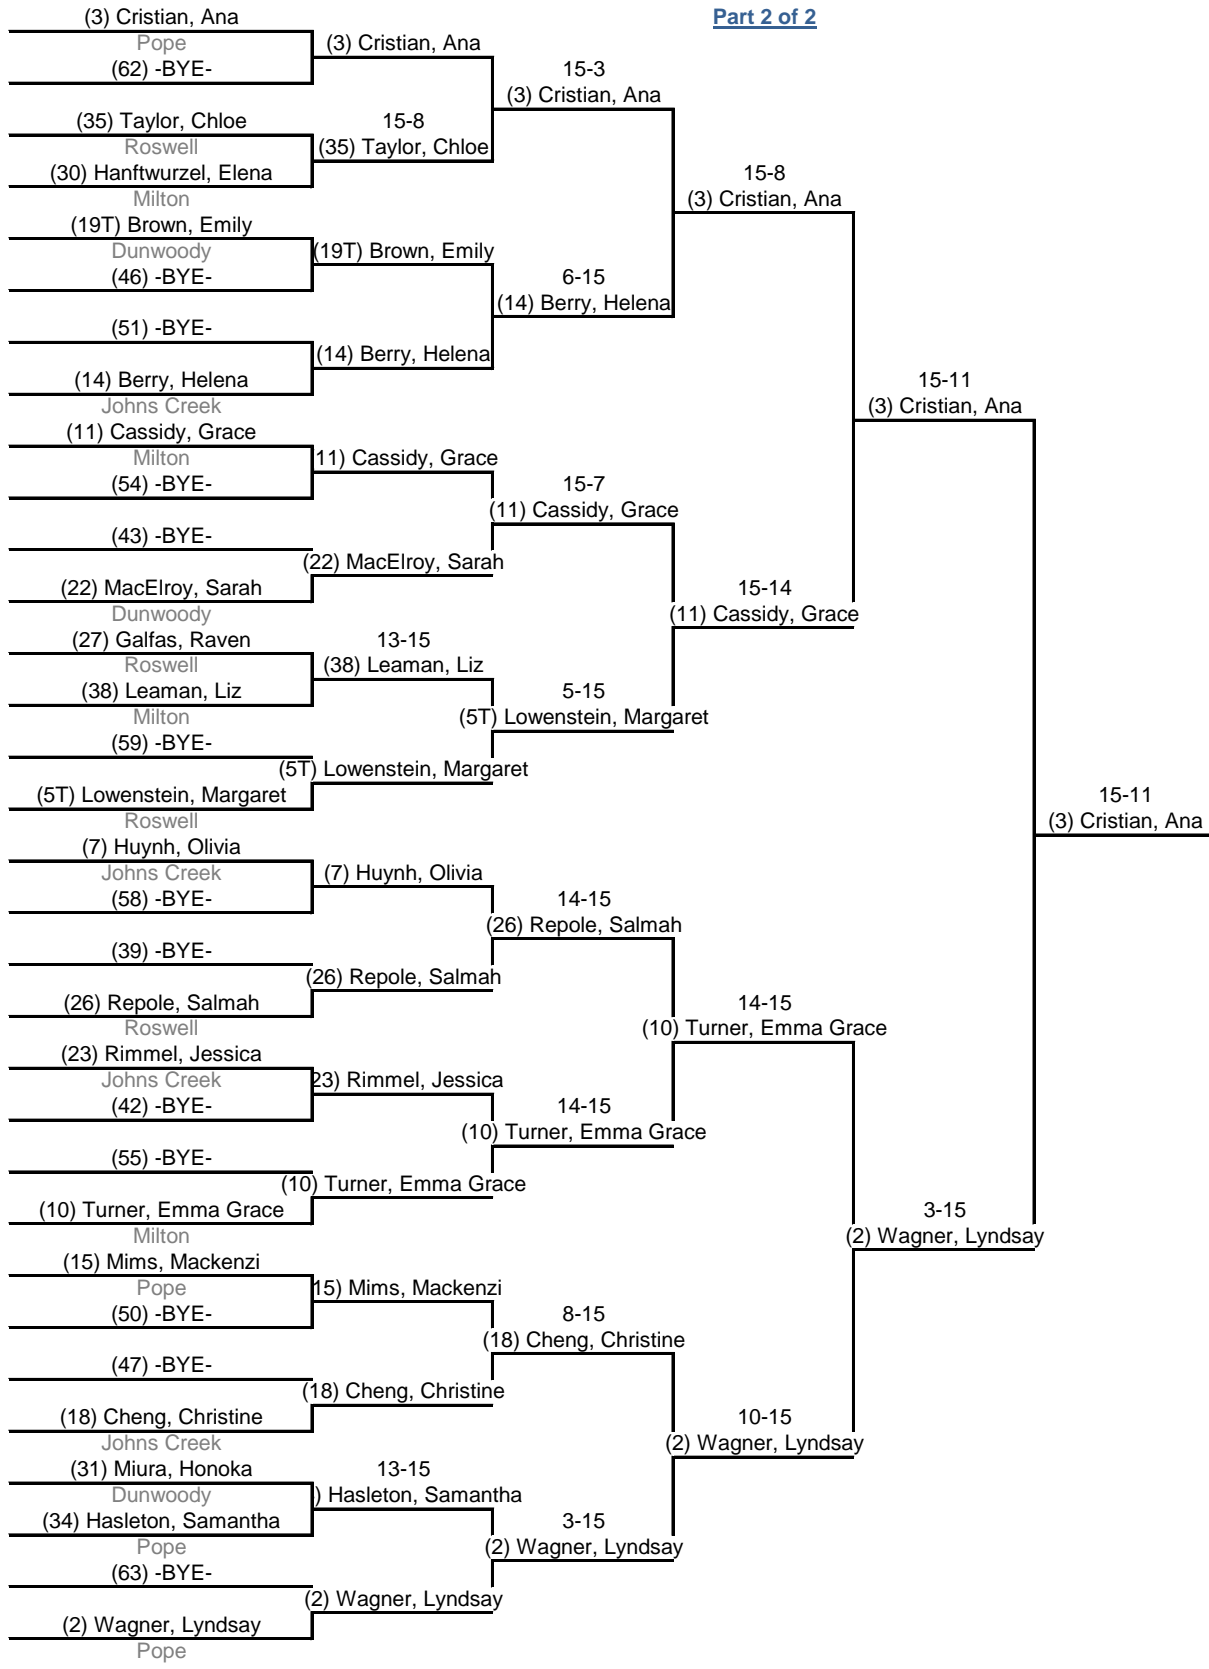

Part 1 of 2

Direct Elimination

Table of 64 Ended 1:24 PM **Table of 32** Ended 2:06 PM **Table of 16** Ended 2:39 PM **Table of 8** Ended 3:00 PM **Semi-finals** Ended 3:25 PM **Final** Ended 3:48 PM

Part 2 of 2